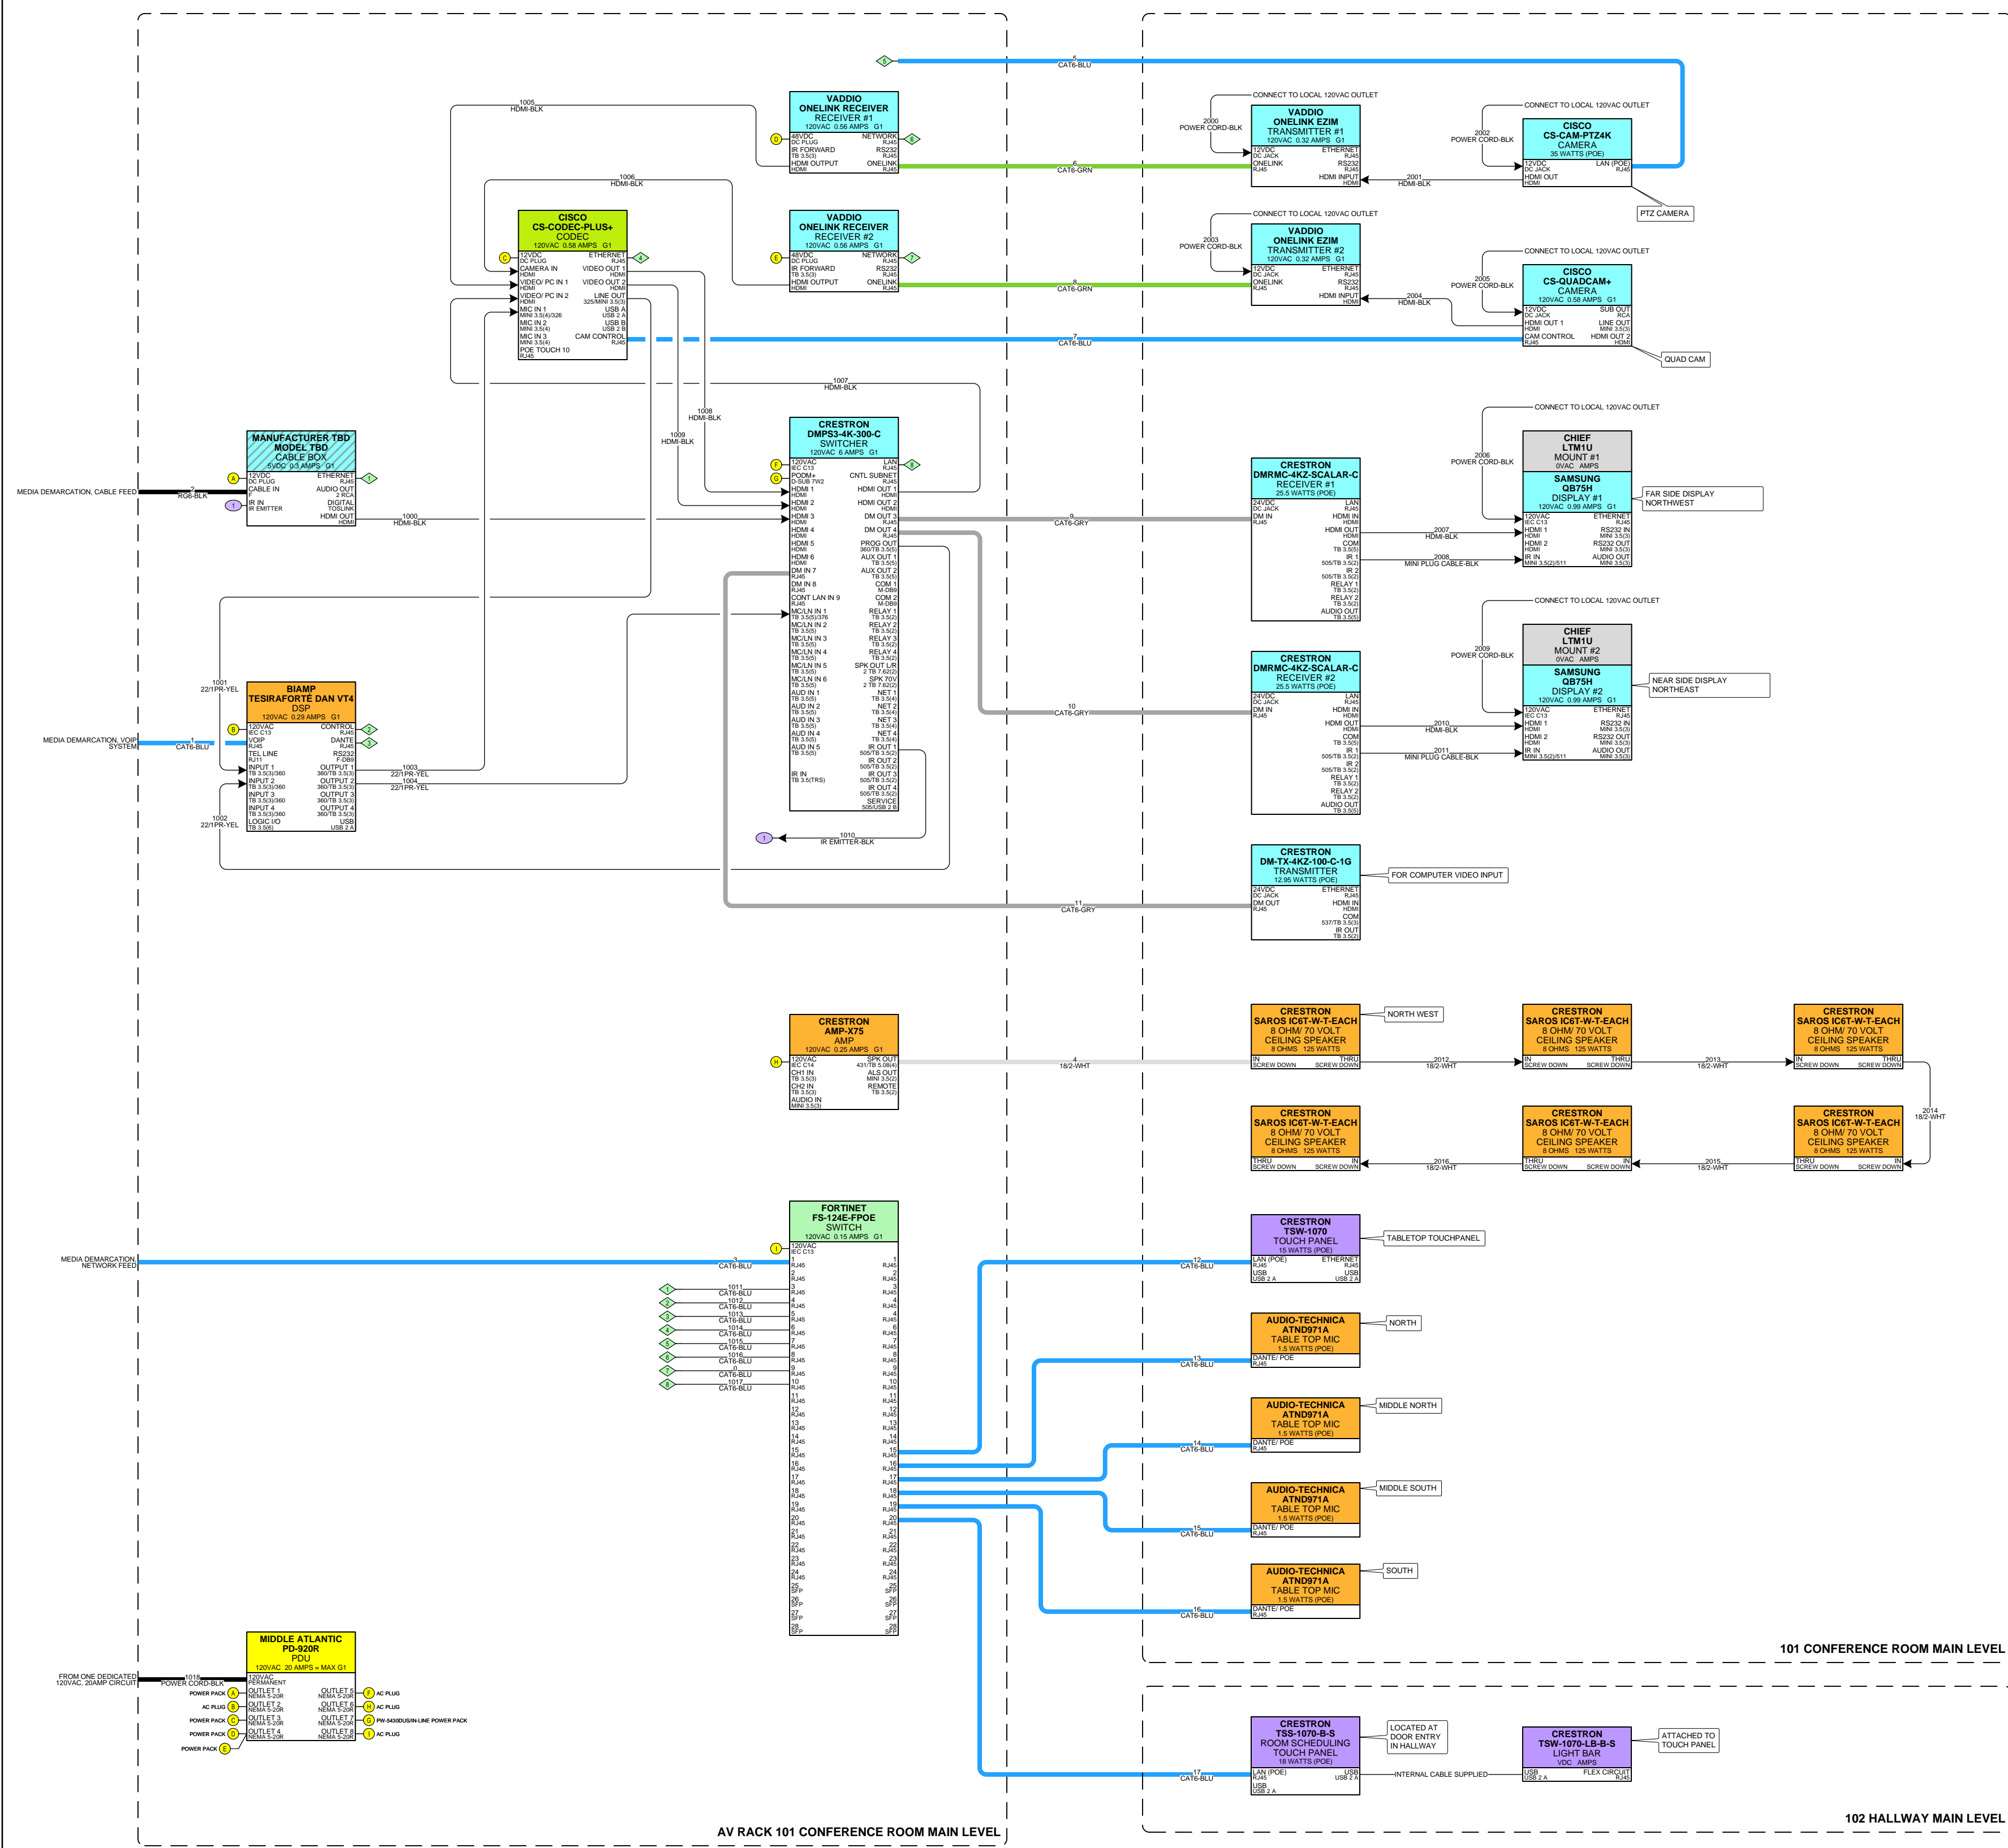

INDEPENDENT HOME SYSTEMS, LLC
265 YORK STREET
PORTLAND, MAINE 04102
207-749-8525
INDEPENDENTHOMESYSTEMS.COM

DEVICE CATEGORY COLORS

DEVICE STATUS

DEVICE MOUNT TYPE ABBREVIATIONS

TITLE
AV CONFERENCE ROOM

DESCRIPTION
RACK & ROOM SCHEMATICS

PROJECT MANAGER

DRAWN BY

DATE
10/4/2022

REVISED
10/4/2022

NEXT WIRE NO.
0

SCALE
NONE

PROJECT NUMBER

PAGE
4 OF 46