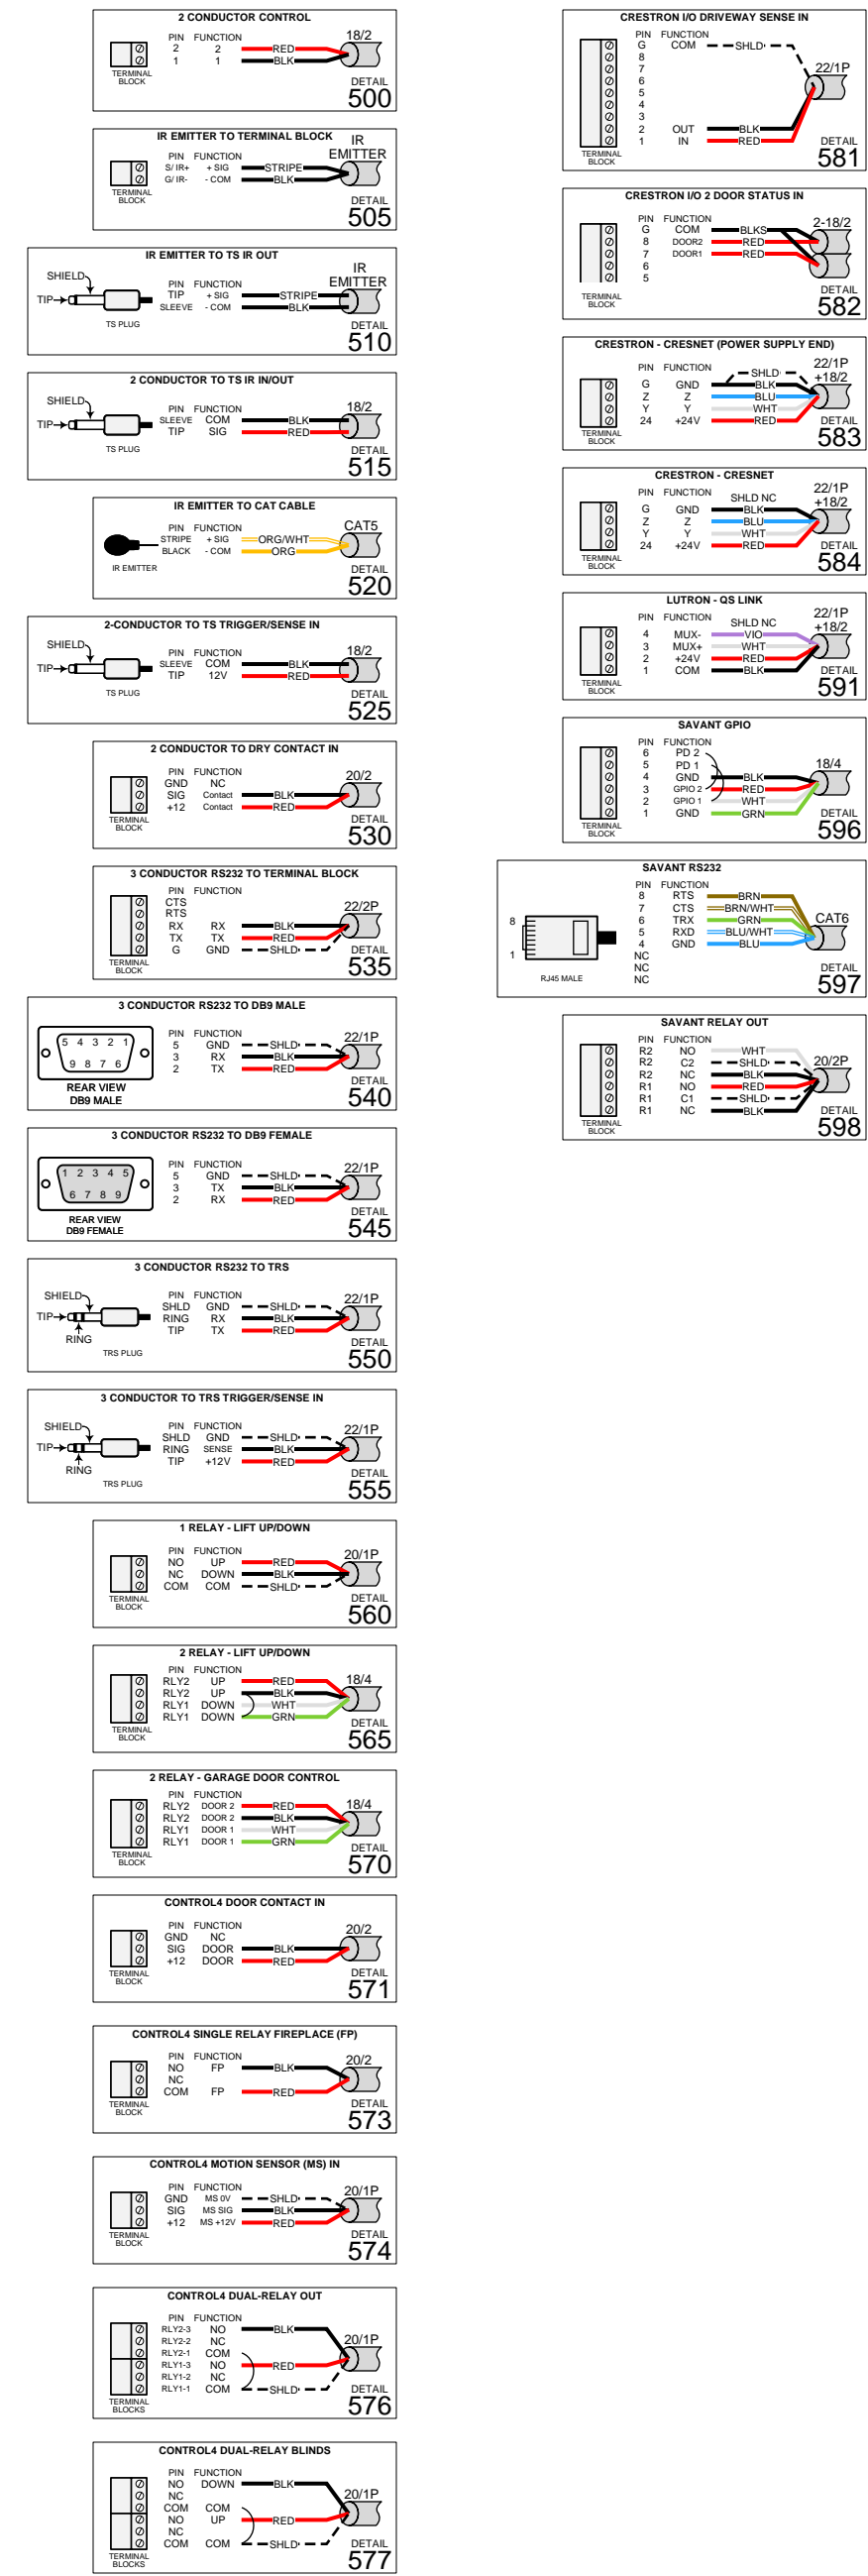

CONTROL

INDEPENDENT HOME SYSTEMS, LLC
265 YORK STREET
PORTLAND, MAINE 04102
207-749-8525
INDEPENDENTHOMESYSTEMS.COM