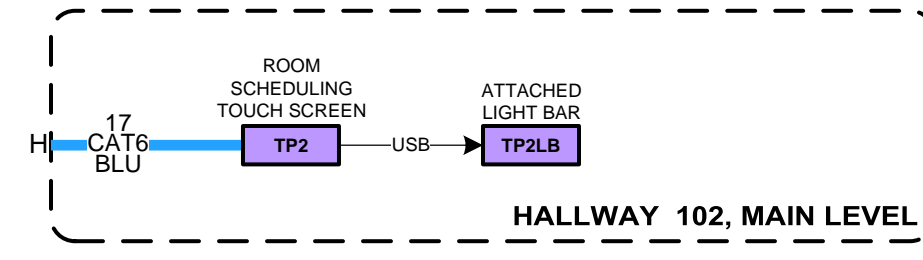

Pre-Wire Schedule by Wire Type

Wire Type	Wire Number	From Area	To Floor	To Room Name	To Area	Function	Wire Length (ft)
18/2-WHT	4	AV Rack	Main Level	Conference Room		Speakers 70 Volt	85
Total							85
CAT6-BLU	1	Media Feeds	Main Level	Conference Room	AV Rack	VOIP	85
CAT6-BLU	3	Media Feeds	Main Level	Conference Room	AV Rack	Network Feed	85
CAT6-BLU	5	AV Rack	Main Level	Conference Room		PTZ Cam Net	85
CAT6-BLU	7	AV Rack	Main Level	Conference Room		Quad Cam Control	85
CAT6-BLU	12	AV Rack	Main Level	Conference Room		Touch Panel Net	85
CAT6-BLU	13	AV Rack	Main Level	Conference Room		MIC Net	85
CAT6-BLU	14	AV Rack	Main Level	Conference Room		MIC Net	85
CAT6-BLU	15	AV Rack	Main Level	Conference Room		MIC Net	85
CAT6-BLU	16	AV Rack	Main Level	Conference Room		MIC Net	85
CAT6-BLU	17	AV Rack	Main Level	Conference Room	Hallway	Touch Panel Net	85
Total							850
CAT6-GRN	6	AV Rack	Main Level	Conference Room		PTZ CAM Video	85
CAT6-GRN	8	AV Rack	Main Level	Conference Room		Quad Cam Video	85
Total							170
CAT6-GRY	9	AV Rack	Main Level	Conference Room		TV Video	85
CAT6-GRY	10	AV Rack	Main Level	Conference Room		TV Video	85
CAT6-GRY	11	AV Rack	Main Level	Conference Room		Computer Video	85
Total							256
RG6-BLK	2	Media Feeds	Main Level	Conference Room	AV Rack	Cable TV Feed	85
Total							85
Grand Total							1445

BoM by Manufacturer

Manufacturer	Model No	Reference ID	Description	Quantity
Audio-Technica	ATND971a	MIC1	Cardioid Condenser Boundary Microphone with Dante™ Network Output	4
Blamp	TesiraFORTE DAN V14	DSP1	Audio Digital Signal Processor (DSP)	1
Chief	XTM1U	MOUNT3	X-Large Fusion Micro-Adjustable Tilt Wall Mount for 55 to 100 in. TVs	2
Cisco	CS-CAM-PTZ4K	CAM4	Webex premium pan-tilt-zoom camera	2
Cisco	CS-CODEC-PLUS+	VTC1	Webex Codec Plus	1
Comcast (OFE)	XiD-P	CBX3	Cable Box, Client	1
Crestron	AMP-X75	AMP3	X-Series Amplifier, 75 W	1
Crestron	DMP3-4K-300-C	DMP31	3-Series® 4K DigitalMedia™ Presentation System 300	1
Crestron	DM-RMC-4KZ-SCALAR-C	DMR22	DigitalMedia 8G+® 4K60 4:4:4 HDR Receiver and Room Controller with Scaler	2
Crestron	DM-TX-4KZ-100-C-1G	DMTX3	DigitalMedia 8G+® 4K60 4:4:4 HDR Wall Plate Transmitter	1
Crestron	PW-5430DUS	PW5430	High-Efficiency Power Pack for providing PoDM and PoDM	1
Crestron	SAROS IC6T-W-T-EACH	SPK4	Saros® 6.5 in. 2-Way In-Ceiling Speaker, White Textured, Single	6
Crestron	TSS-1070-B-S	TP2	10.1 in. Room Scheduling Touch Screen, Black Smooth	1
Crestron	TSW-1070	TP1070	10.1 in. Wall Mount Touch Screen, Black Smooth	1
Crestron	TSW-1070-LB-B-S	TP2LB	Room Availability Light Bar for TSW-1070 Series, Black Smooth	1
Fortinet	FS-124E-FPOE	NETSW2	FortiSwitch™ Secure Access, 24x GE RJ45 and 4x GE SFP	1
Middle Atlantic	PD-920R	PDU4	Rackmount Power, 9 Outlet, 20A, Basic Surge Protection	1
Middle Atlantic	RFR-2028BR	RACK3	RFR Series Reference Furniture Rack	1
Samsung	QB75H	TV5	75" 4K UHD Q6H Series Smart Signage	2
Vaddio	OneLink EZIM	TRX1	OneLINK HDMI Camera Extension	2
Vaddio	OneLink Receiver	RCV1	OneLINK HDMI Camera Extension	2