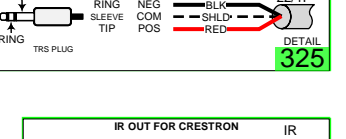

TITLE
AV CONFERENCE ROOM

DESCRIPTION
RACK & ROOM SCHEMATICS

PROJECT MANAGER

DRAWN BY

DATE
10/4/2022

REVISED
10/4/2022

NEXT WIRE NO.
0

SCALE
NONE

PROJECT NUMBER

PAGE
4 OF 46