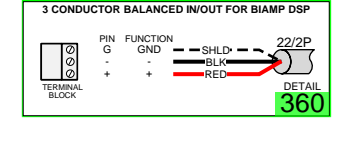

TITLE
AV CONFERENCE ROOM

DESCRIPTION
RACK & ROOM SCHEMATICS

PROJECT MANAGER

DRAWN BY

DATE
10/4/2022

REVISED
10/4/2022

NEXT WIRE NO.
0

SCALE
NONE

PROJECT NUMBER

PAGE
4 OF 46