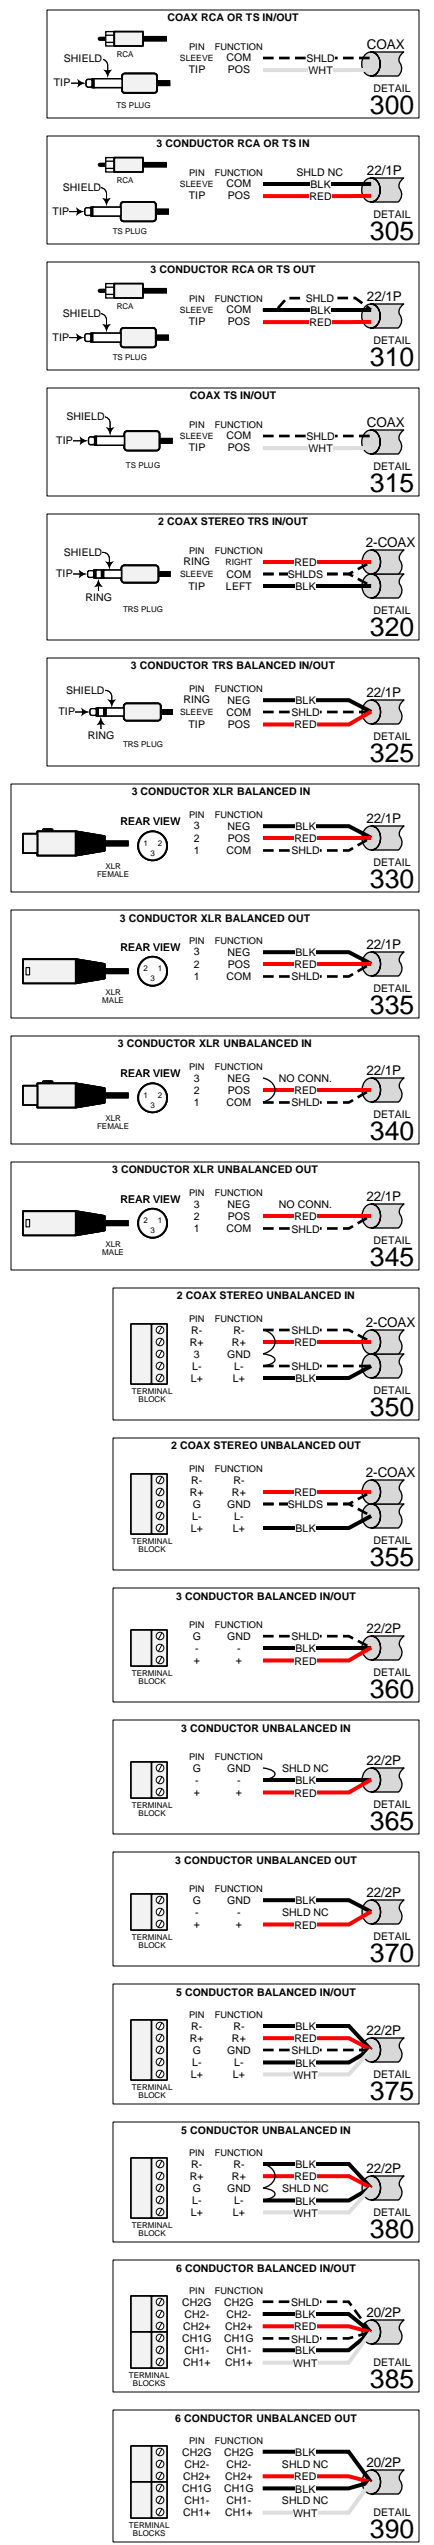

COMMON TERMINATION TYPES

COMMON TERMINATION DETAILS

GENERAL

NETWORK

AUDIO

LOUDSPEAKER

CONTROL

INDEPENDENT HOME SYSTEMS, LLC
265 YORK STREET
PORTLAND, MAINE 04102
207-749-8525
INDEPENDENTHOMESYSTEMS.COM