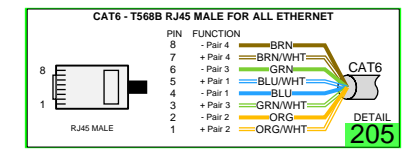

TITLE
AV CONFERENCE ROOM

DESCRIPTION
RACK & ROOM SCHEMATICS

PROJECT MANAGER

DRAWN BY

DATE
10/4/2022

REVISED
10/4/2022

NEXT WIRE NO.
0

SCALE
NONE

PROJECT NUMBER

PAGE
4 OF 46