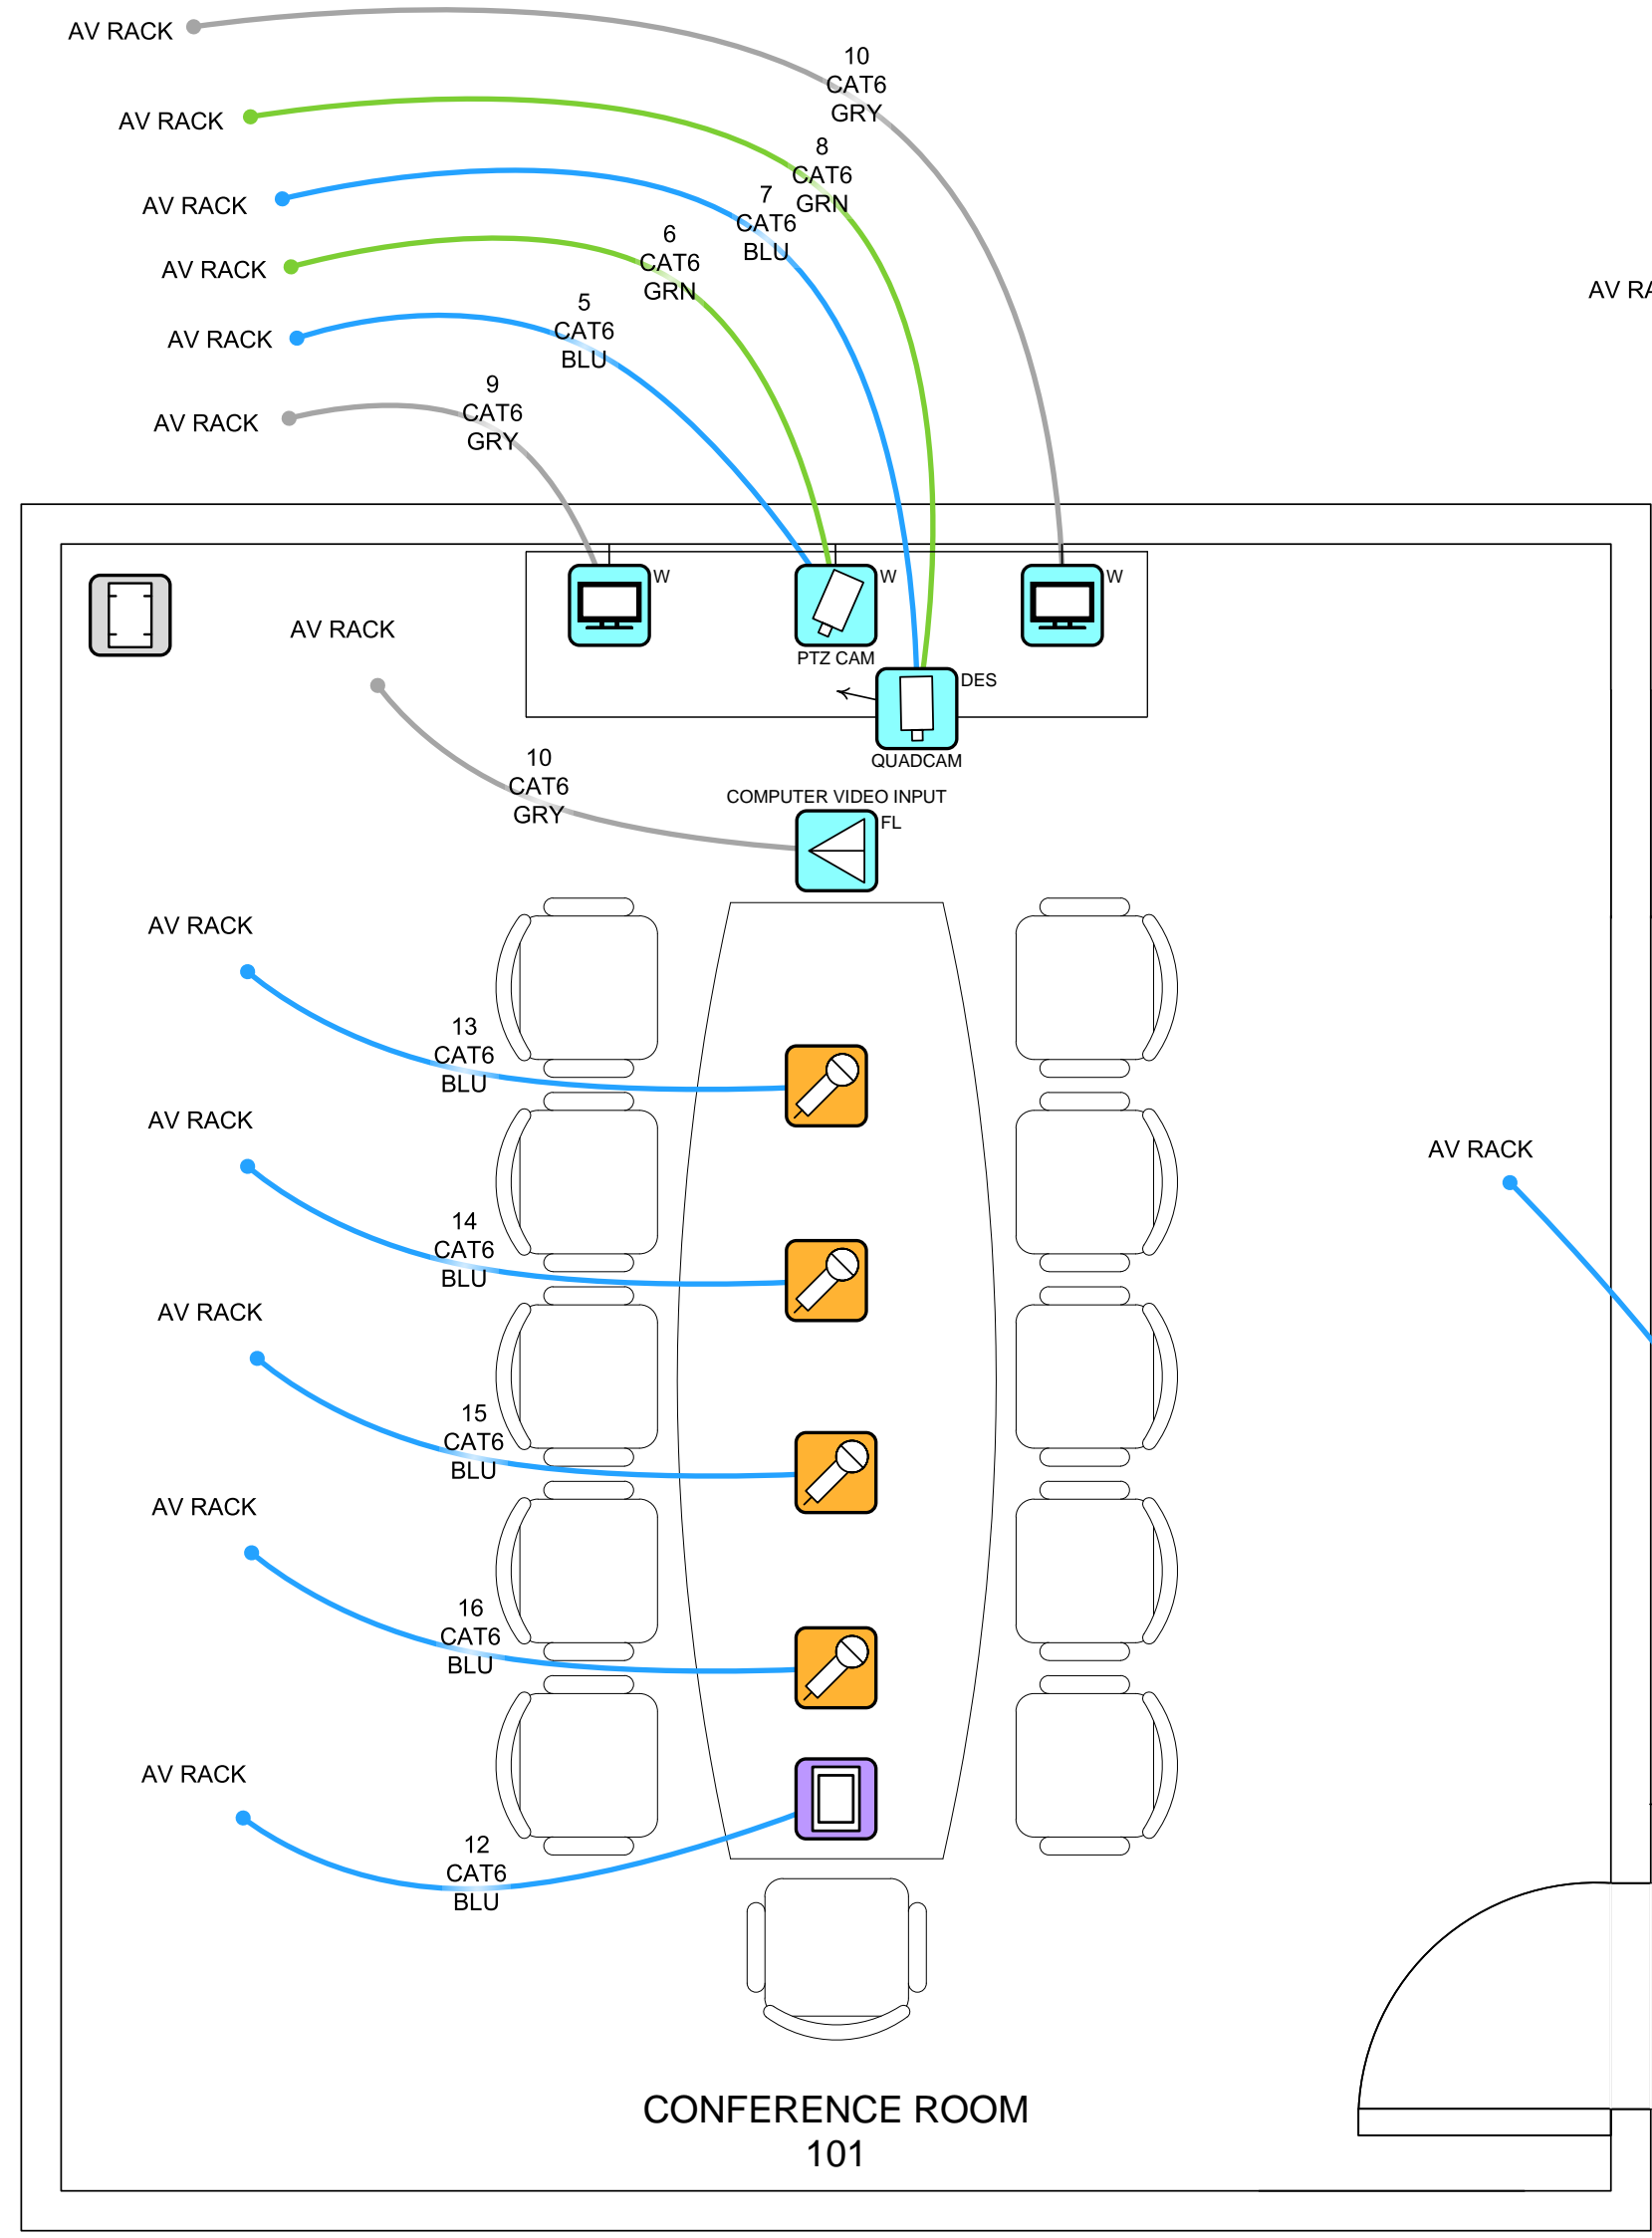

INDEPENDENT HOME SYSTEMS, LLC
265 YORK STREET
PORTLAND, MAINE 04102
207-749-8525
INDEPENDENTHOMESYSTEMS.COM

DEVICE CATEGORY COLORS

AUD	COM	LTG	VAC
VID	SEC	SWC	VACU
VID	POW	SHD	FURSHRDS
CTL	HW	HW	HW
NET	SEC	ACC	SEC
NET	SEC	ACC	SEC

DEVICE STATUS

NEW	EXISTING	FUTURE

Legend

Symbol	Count	Description
[Touch Panel Icon]	2	Touch Panel
[PTT Microphone Icon]	4	PTT Microphone
[Video Display Icon]	2	Video Display
[Ceiling Loudspeaker Icon]	6	Ceiling Loudspeaker
[Video Conference Camera Icon]	2	Video Conference Camera
[AV Headend Rack Icon]	1	AV Headend Rack
[Video In Port Icon]	1	Video In Port
[Touch Panel Light Bar Icon]	1	Touch Panel Light Bar

FLOOR PLAN