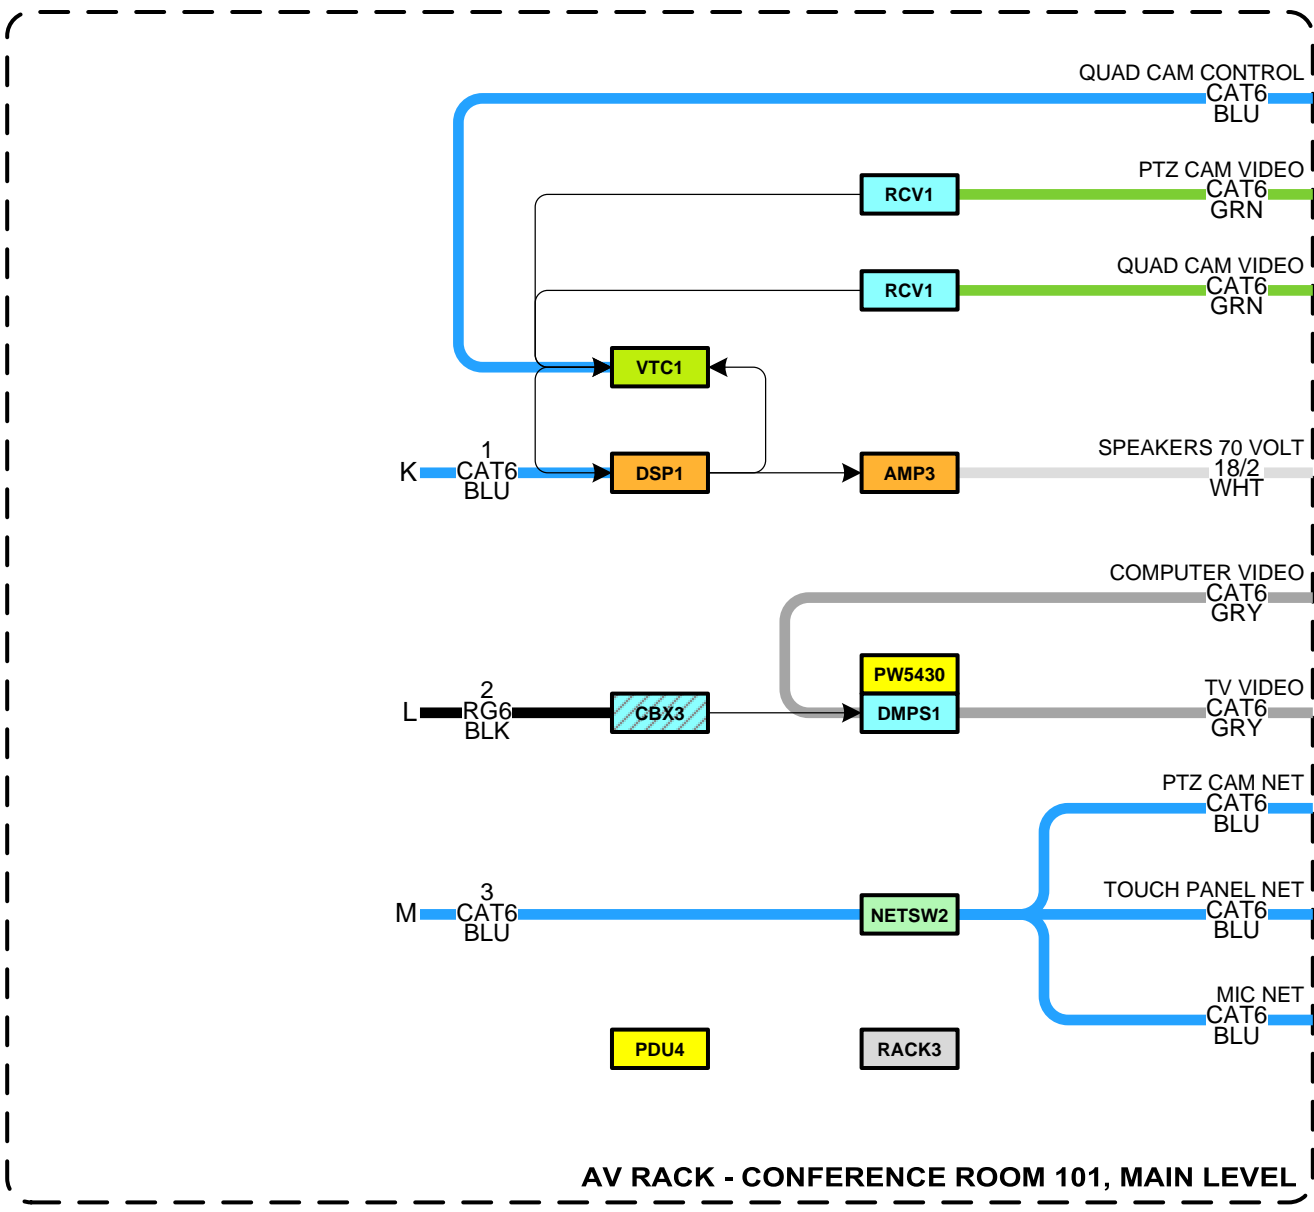

Pre-Wire Schedule by Wire Type

Wire Type	Wire Number	From Area	To Floor	To Room Name	To Area	Function	Wire Length (ft)
18/2-WHT	4	AV Rack	Main Level	Conference Room		Speakers 70 Volt	85
Total							85
CAT6-BLU	1	Media Feeds	Main Level	Conference Room	AV Rack	VOIP	85
CAT6-BLU	3	Media Feeds	Main Level	Conference Room	AV Rack	Network Feed	85
CAT6-BLU	5	AV Rack	Main Level	Conference Room		PTZ Cam Net	85
CAT6-BLU	7	AV Rack	Main Level	Conference Room		Quad Cam Control	85
CAT6-BLU	12	AV Rack	Main Level	Conference Room		Touch Panel Net	85
CAT6-BLU	13	AV Rack	Main Level	Conference Room		MIC Net	85
CAT6-BLU	14	AV Rack	Main Level	Conference Room		MIC Net	85
CAT6-BLU	15	AV Rack	Main Level	Conference Room		MIC Net	85
CAT6-BLU	16	AV Rack	Main Level	Conference Room		MIC Net	85
CAT6-BLU	17	AV Rack	Main Level	Conference Room	Hallway	Touch Panel Net	85
Total							850
CAT6-GRN	6	AV Rack	Main Level	Conference Room		PTZ CAM Video	85
CAT6-GRN	8	AV Rack	Main Level	Conference Room		Quad Cam Video	85
Total							170
CAT6-GRY	9	AV Rack	Main Level	Conference Room		TV Video	85
CAT6-GRY	10	AV Rack	Main Level	Conference Room		TV Video	85
CAT6-GRY	11	AV Rack	Main Level	Conference Room		Computer Video	85
Total							256
RG6-BLK	2	Media Feeds	Main Level	Conference Room	AV Rack	Cable TV Feed	85
Total							85
Grand Total							1445

BoM by Manufacturer

Manufacturer	Model No	Reference ID	Description	Quantity
Audio-Technica	ATND971a	MIC1	Cardioid Condenser Boundary Microphone with Dante™ Network Output	4
Blamp	TesiraFORTE DAN V14	DSP1	Audio Digital Signal Processor (DSP)	1
Chief	XTM1U	MOUNT3	X-Large Fusion Micro-Adjustable Tilt Wall Mount for 55 to 100 in. TVs	2
Cisco	CS-CAM-PTZ4K	CAM4	Webex premium pan-tilt-zoom camera	2
Cisco	CS-CODEC-PLUS+	VTC1	Webex Codec Plus	1
Comcast (OFE)	XiD-P	CBX3	Cable Box, Client	1
Crestron	AMP-X75	AMP3	X-Series Amplifier, 75 W	1
Crestron	DMP3-4K-300-C	DMP31	3-Series® 4K DigitalMedia™ Presentation System 300	1
Crestron	DM-RMC-4KZ-SCALAR-C	DMR22	DigitalMedia 8G+® 4K60 4:4:4 HDR Receiver and Room Controller with Scaler	2
Crestron	DM-TX-4KZ-100-C-1G	DMTX3	DigitalMedia 8G+® 4K60 4:4:4 HDR Wall Plate Transmitter	1
Crestron	PW-5430DUS	PW5430	High-Efficiency Power Pack for providing PoDM and PoDM	1
Crestron	SAROS IC6T-W-T-EACH	SPK4	Saros® 6.5 in. 2-Way In-Ceiling Speaker, White Textured, Single	6
Crestron	TSS-1070-B-S	TP2	10.1 in. Room Scheduling Touch Screen, Black Smooth	1
Crestron	TSW-1070	TP1070	10.1 in. Wall Mount Touch Screen, Black Smooth	1
Crestron	TSW-1070-LB-B-S	TP2LB	Room Availability Light Bar for TSW-1070 Series, Black Smooth	1
Fortinet	FS-124E-FPOE	NETSW2	FortiSwitch™ Secure Access, 24x GE RJ45 and 4x GE SFP	1
Middle Atlantic	PD-920R	PDU4	Rackmount Power, 9 Outlet, 20A, Basic Surge Protection	1
Middle Atlantic	RFR-2028BR	RACK3	RFR Series Reference Furniture Rack	1
Samsung	QB75H	TV5	75" 4K UHD Q6H Series Smart Signage	2
Vaddio	OneLink EZIM	TRX1	OneLINK HDMI Camera Extension	2
Vaddio	OneLink Receiver	RCV1	OneLINK HDMI Camera Extension	2