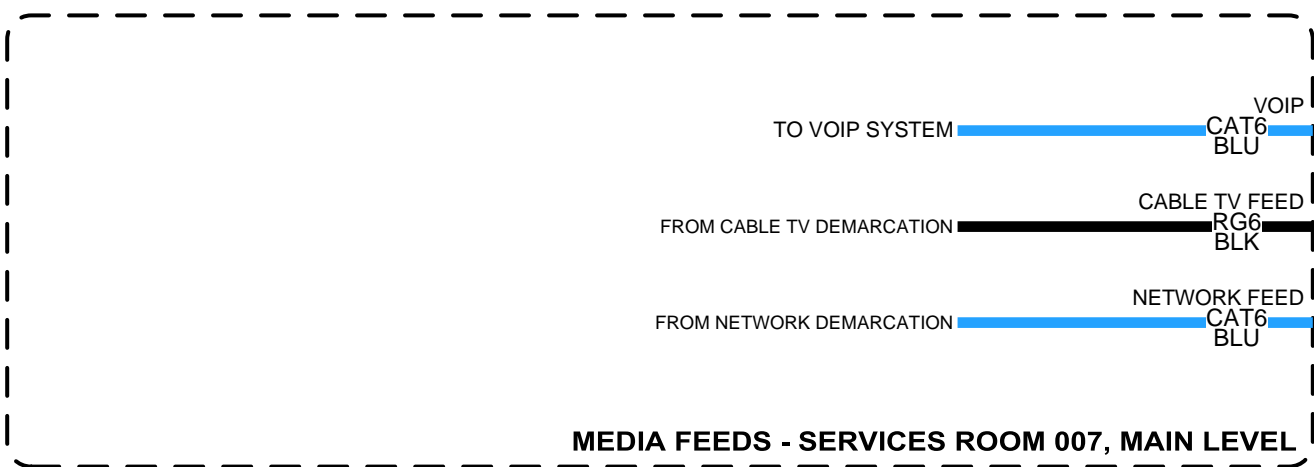

Pre-Wire Schedule by Wire Type

Wire Type	Wire Number	From Area	To Floor	To Room Name	To Area	Function	Wire Length (ft)
18/2-WHT	4	AV Rack	Main Level	Conference Room		Speakers 70 Volt	85
Total							85
CAT6-BLU	1	Media Feeds	Main Level	Conference Room	AV Rack	VOIP	85
CAT6-BLU	3	Media Feeds	Main Level	Conference Room	AV Rack	Network Feed	85
CAT6-BLU	5	AV Rack	Main Level	Conference Room		PTZ Cam Net	85
CAT6-BLU	7	AV Rack	Main Level	Conference Room		Quad Cam Control	85
CAT6-BLU	12	AV Rack	Main Level	Conference Room		Touch Panel Net	85
CAT6-BLU	13	AV Rack	Main Level	Conference Room		MIC Net	85
CAT6-BLU	14	AV Rack	Main Level	Conference Room		MIC Net	85
CAT6-BLU	15	AV Rack	Main Level	Conference Room		MIC Net	85
CAT6-BLU	16	AV Rack	Main Level	Conference Room		MIC Net	85
CAT6-BLU	17	AV Rack	Main Level	Conference Room	Hallway	Touch Panel Net	85
Total							850
CAT6-GRN	6	AV Rack	Main Level	Conference Room		PTZ CAM Video	85
CAT6-GRN	8	AV Rack	Main Level	Conference Room		Quad Cam Video	85
Total							170
CAT6-GRY	9	AV Rack	Main Level	Conference Room		TV Video	85
CAT6-GRY	10	AV Rack	Main Level	Conference Room		TV Video	85
CAT6-GRY	11	AV Rack	Main Level	Conference Room		Computer Video	85
Total							256
RG6-BLK	2	Media Feeds	Main Level	Conference Room	AV Rack	Cable TV Feed	85
Total							85
Grand Total							1445

BoM by Manufacturer

Manufacturer	Model No	Reference ID	Description	Quantity
Audio-Technica	ATND971a	MIC1	Cardioid Condenser Boundary Microphone with Dante™ Network Output	4
Blamp	TesiraFORTE DAN V14	DSP1	Audio Digital Signal Processor (DSP)	1
Chief	XTM1U	MOUNT3	X-Large Fusion Micro-Adjustable Tilt Wall Mount for 55 to 100 in. TVs	2
Cisco	CS-CAM-PTZ4K	CAM4	Webex premium pan-tilt-zoom camera	2
Cisco	CS-CODEC-PLUS+	VTC1	Webex Codec Plus	1
Comcast (OFE)	XiD-P	CBX3	Cable Box, Client	1
Crestron	AMP-X75	AMP3	X-Series Amplifier, 75 W	1
Crestron	DMP3-4K-300-C	DMP31	3-Series® 4K DigitalMedia™ Presentation System 300	1
Crestron	DM-RMC-4KZ-SCALAR-C	DMR22	DigitalMedia 8G+® 4K60 4:4:4 HDR Receiver and Room Controller with Scaler	2
Crestron	DM-TX-4KZ-100-C-1G	DMTX3	DigitalMedia 8G+® 4K60 4:4:4 HDR Wall Plate Transmitter	1
Crestron	PW-5430DUS	PW5430	High-Efficiency Power Pack for providing PoDM and PoDM	1
Crestron	SAROS IC6T-W-T-EACH	SPK4	Saros® 6.5 in. 2-Way In-Ceiling Speaker, White Textured, Single	6
Crestron	TSS-1070-B-S	TP2	10.1 in. Room Scheduling Touch Screen, Black Smooth	1
Crestron	TSW-1070	TP1070	10.1 in. Wall Mount Touch Screen, Black Smooth	1
Crestron	TSW-1070-LB-B-S	TP2LB	Room Availability Light Bar for TSW-1070 Series, Black Smooth	1
Fortinet	FS-124E-FPOE	NETSW2	FortiSwitch™ Secure Access, 24x GE RJ45 and 4x GE SFP	1
Middle Atlantic	PD-920R	PDU4	Rackmount Power, 9 Outlet, 20A, Basic Surge Protection	1
Middle Atlantic	RFR-2028BR	RACK3	RFR Series Reference Furniture Rack	1
Samsung	QB75H	TV5	75" 4K UHD Q6H Series Smart Signage	2
Vaddio	OneLink EZIM	TRX1	OneLINK HDMI Camera Extension	2
Vaddio	OneLink Receiver	RCV1	OneLINK HDMI Camera Extension	2