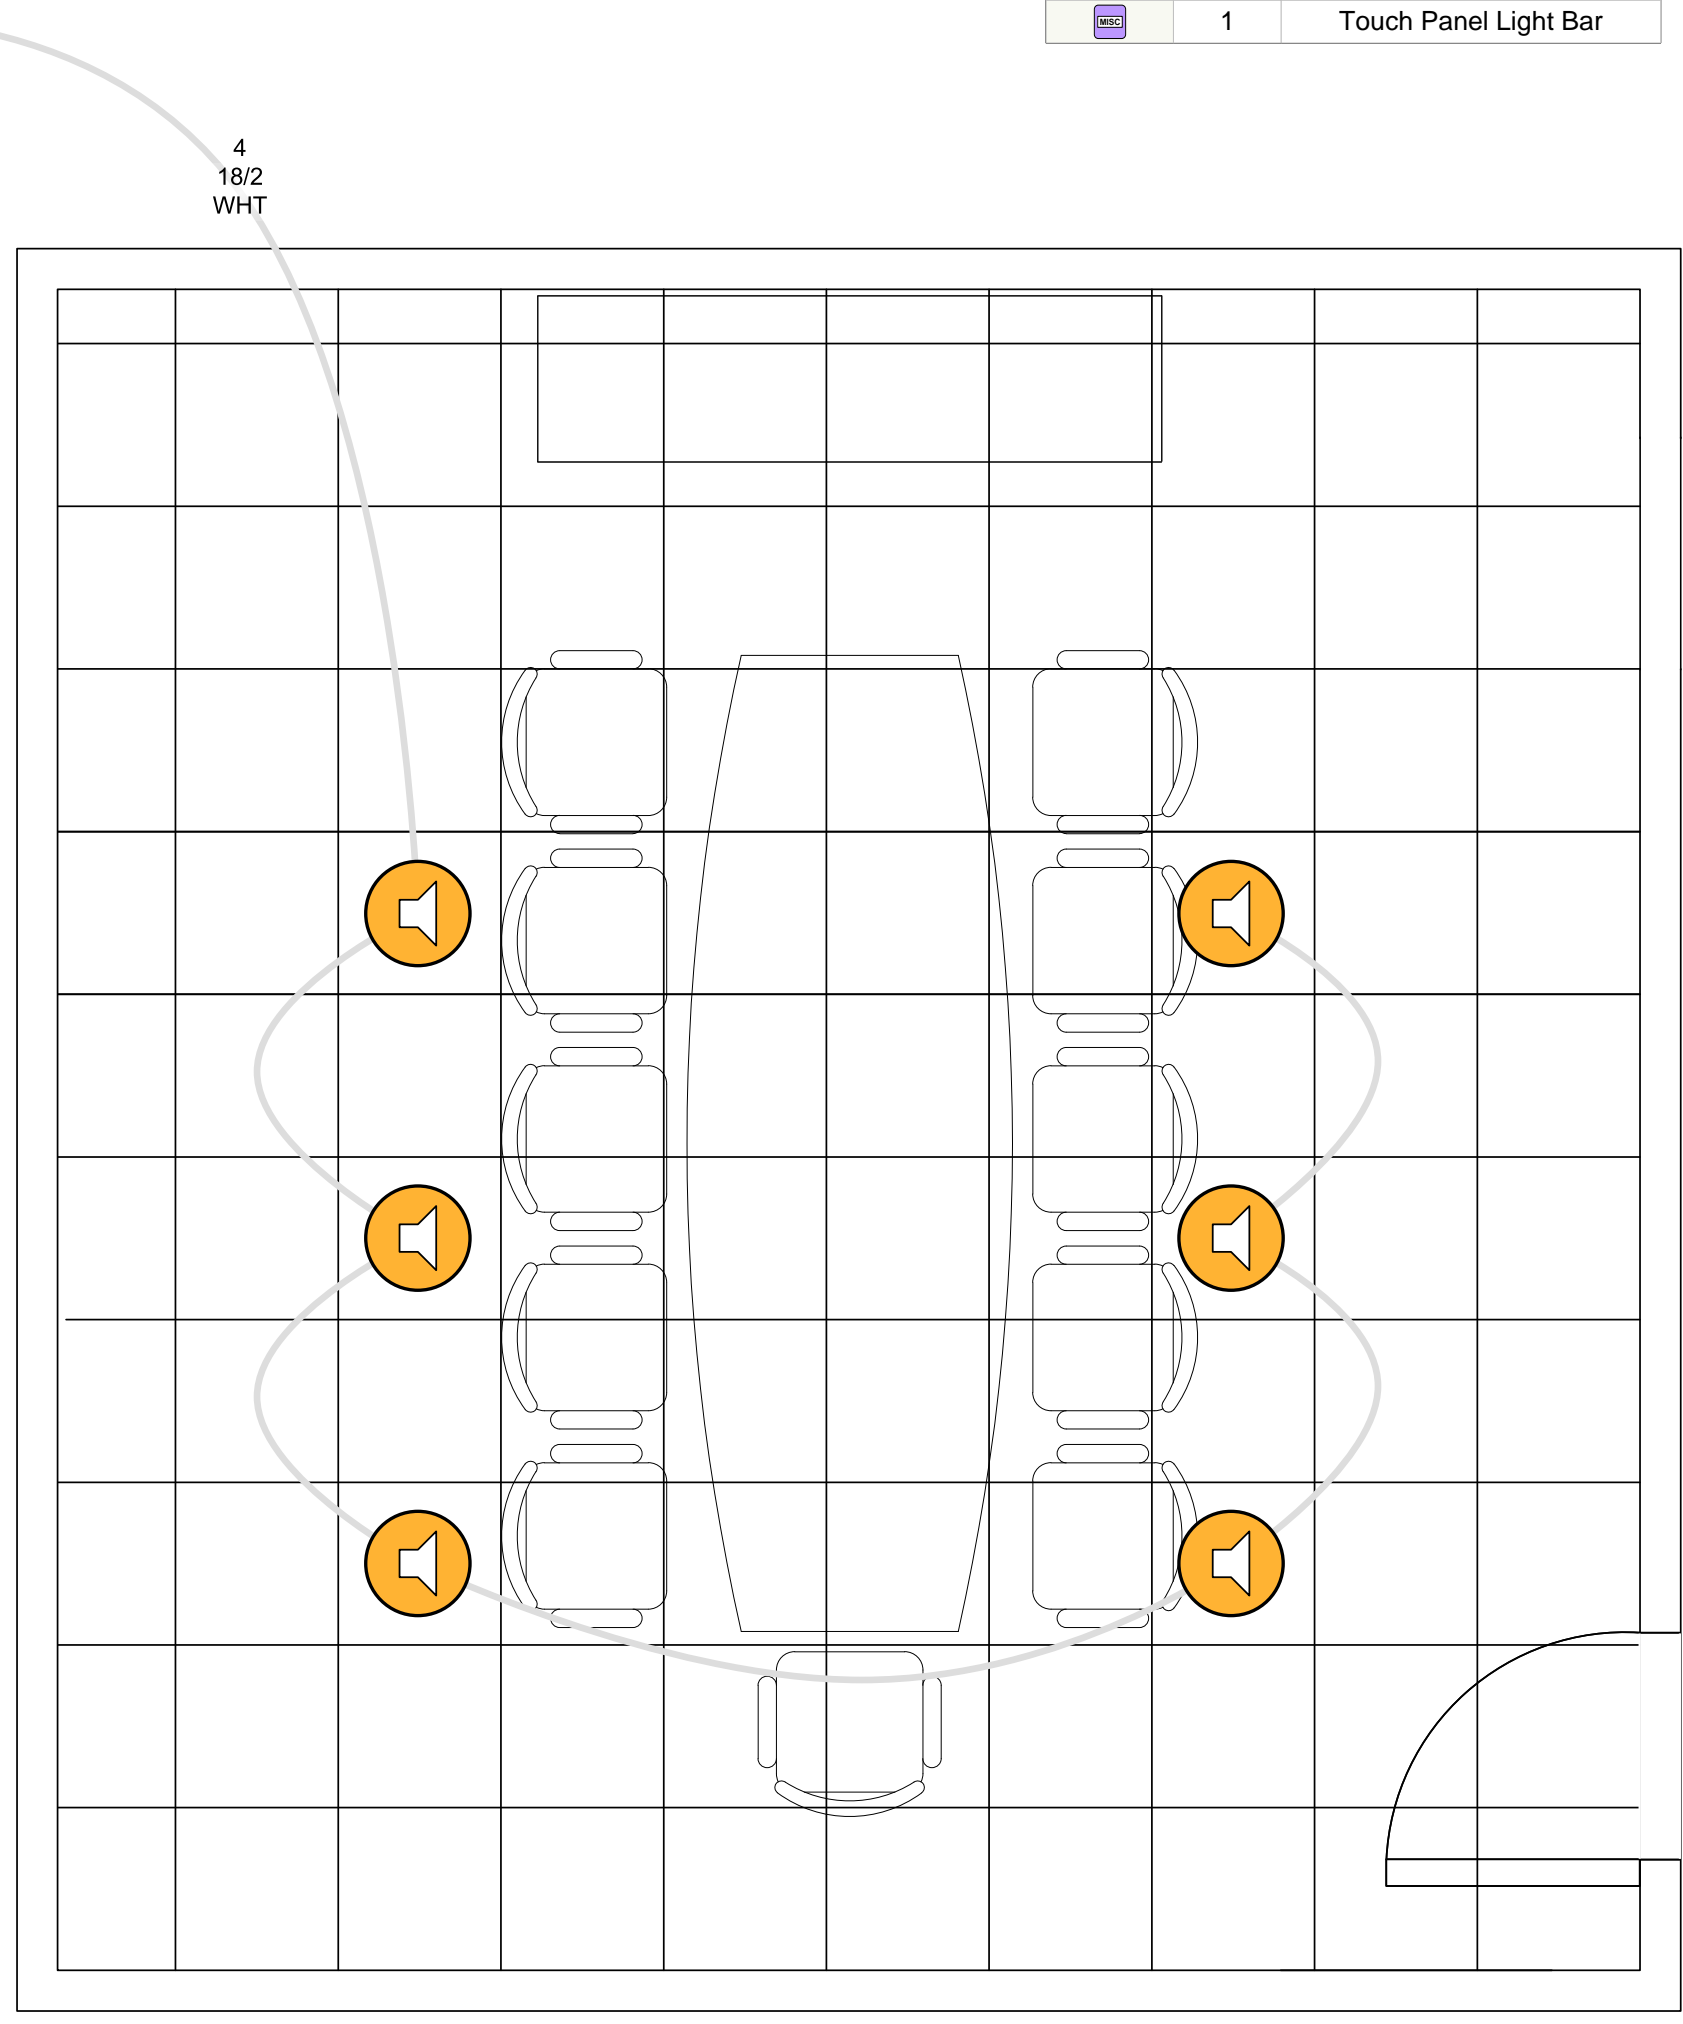

REFLECTED CEILING PLAN

HALLWAY 102

TITLE
AV CONFERENCE ROOM

DESCRIPTION
AV FLOOR PLAN

PROJECT MANAGER

DRAWN BY

DATE
10/4/2022

REVISED
10/4/2022

NEXT WIRE NO.
0

SCALE
1/4" = 1'-0"

PROJECT NUMBER

PAGE
2 OF 46