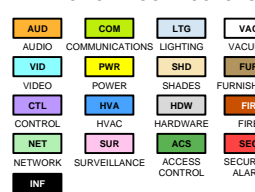

DEVICE CATEGORY COLORS

DEVICE STATUS

DEVICE MOUNT TYPE ABBREVIATIONS