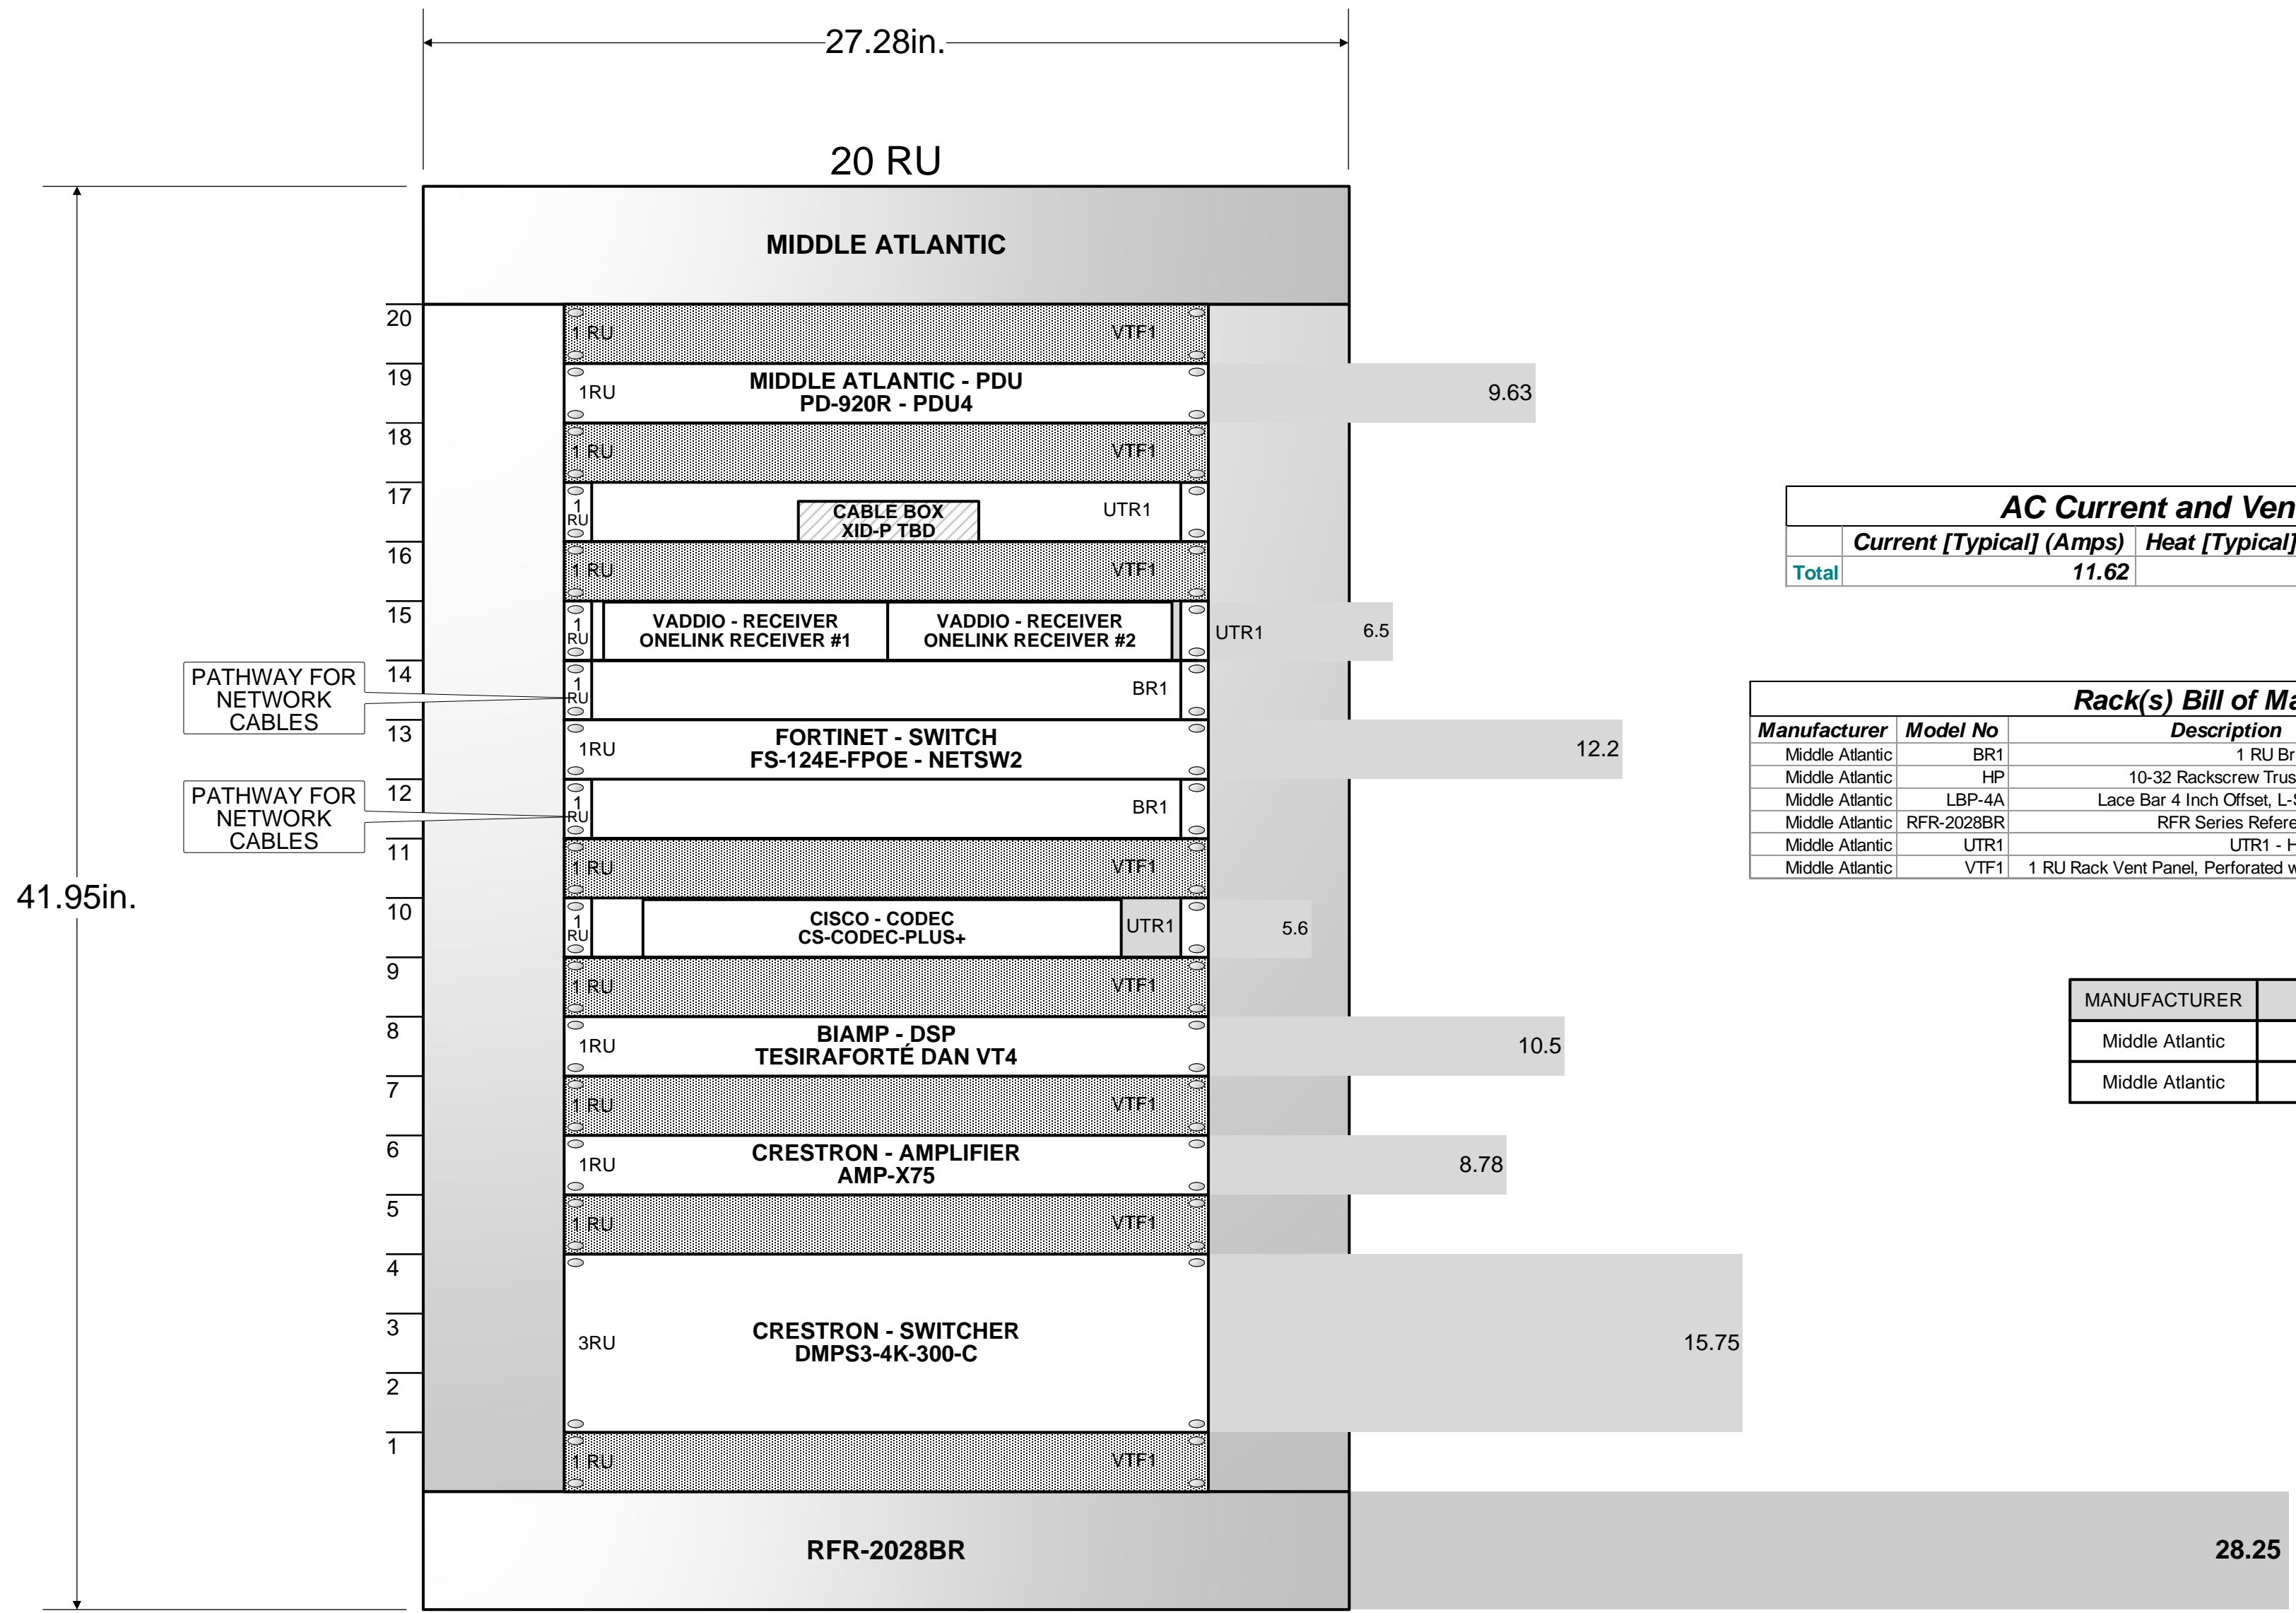

INDEPENDENT HOME SYSTEMS, LLC
265 YORK STREET
PORTLAND, MAINE 04102
207-749-8525
INDEPENDENTHOMESYSTEMS.COM

DEVICE CATEGORY COLORS

AUDIO	COMMUNICATIONS	LIGHTING	VACUUM
VIDEO	POWER	SHADES	FURNISHINGS
CONTROL	WALL	HEAVY	FIRE
NETWORK	WALL	ACCESS	SECURITY
NETWORK	SURVEILLANCE	ACCESS	SECURITY

DEVICE STATUS

NEW	EXISTING	FUTURE

AC Current and Ventilation Totals			
	Current [Typical] (Amps)	Heat [Typical] (Btu/h)	Ventilation [Typical] (CFM)
Total	11.62	1262.89	116.93

Rack(s) Bill of Materials				
Manufacturer	Model No	Description	Pieces/Package	Quantity
Middle Atlantic	BR1	1 RU Brush Grommet Panel		2
Middle Atlantic	HP	10-32 Rackscrew Truss-Head - 100 Piece		1
Middle Atlantic	LBP-4A	Lace Bar 4 Inch Offset, L-Shaped - 10 Pieces		1
Middle Atlantic	RFR-2028BR	RFR Series Reference Furniture Rack		2
Middle Atlantic	UTR1	UTR1 - Half / third rack shelf		3
Middle Atlantic	VTF1	1 RU Rack Vent Panel, Perforated with 25% Open Area		8

ACCESSORIES			
MANUFACTURER	MODEL NO	DESCRIPTION	PCS/PKG
Middle Atlantic	HP	10-32 Rackscrew Truss-Head - 100 ...	
Middle Atlantic	LBP-4A	Lace Bar 4 Inch Offset, L-Shaped -...	

Rack Dimensions					
Manufacturer	Model No	Rack Height (RU)	Overall Rack Height (in)	Width (in)	Depth (in)
Middle Atlantic	RFR-2028BR	20	41.95	27.3	28.25

TITLE
AV CONFERENCE ROOM

DESCRIPTION
RACK ELEVATIONS

PROJECT MANAGER

DRAWN BY

DATE
10/4/2022

REVISED
10/4/2022

NEXT WIRE NO.

SCALE
3" = 1'-0"

PROJECT NUMBER

PAGE
5 OF 46