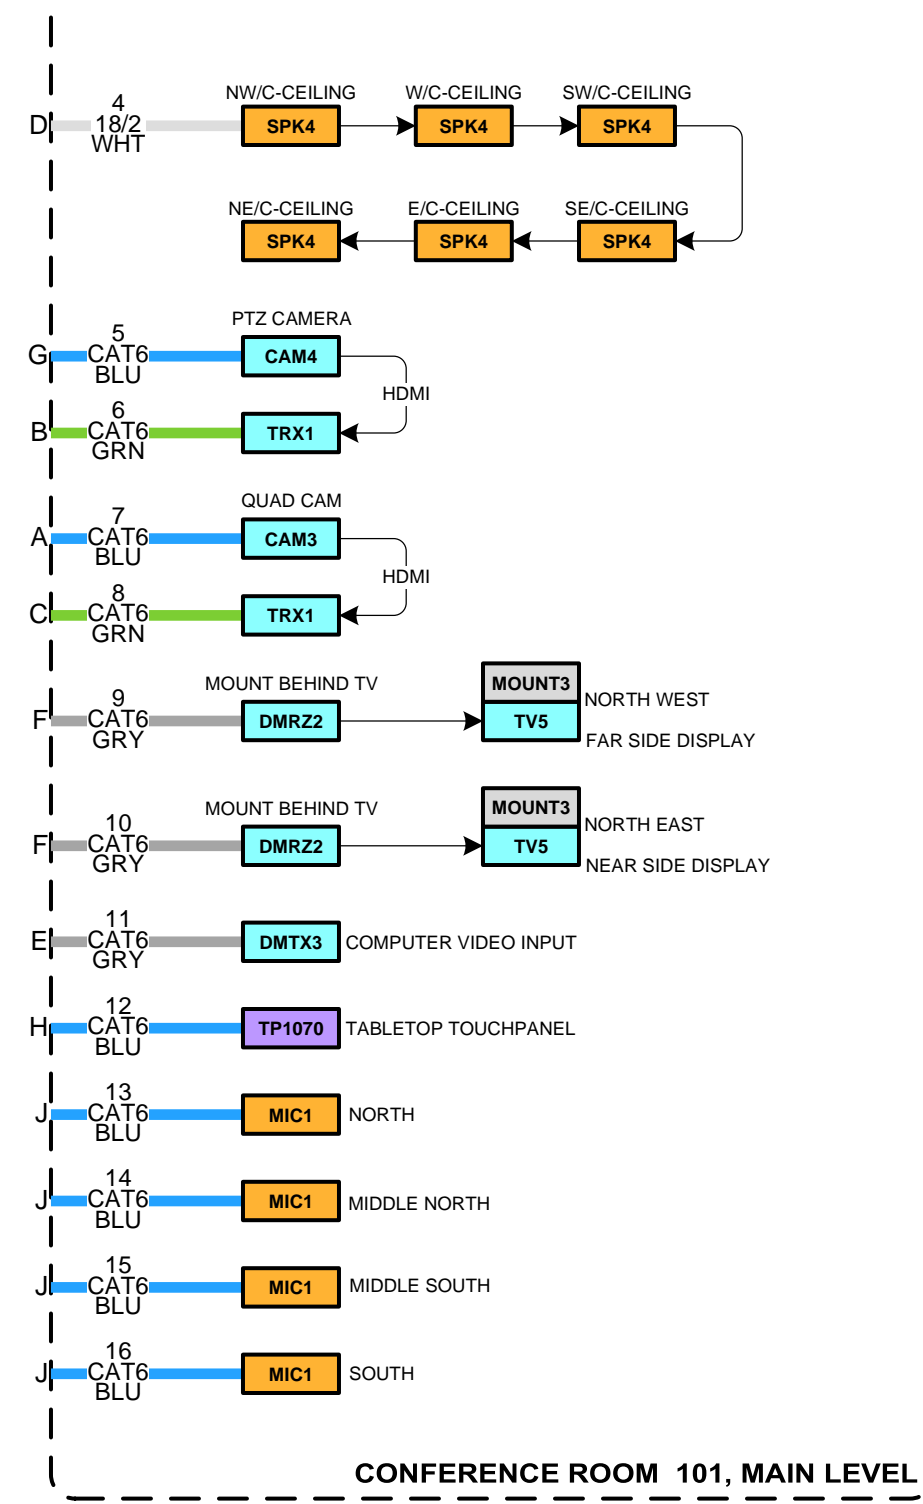

Pre-Wire Schedule by Wire Type

Wire Type	Wire Number	From Area	To Floor	To Room Name	To Area	Function	Wire Length (ft)
18/2-WHT	4	AV Rack	Main Level	Conference Room		Speakers 70 Volt	85
Total							85
CAT6-BLU	1	Media Feeds	Main Level	Conference Room	AV Rack	VOIP	85
CAT6-BLU	3	Media Feeds	Main Level	Conference Room	AV Rack	Network Feed	85
CAT6-BLU	5	AV Rack	Main Level	Conference Room		PTZ Cam Net	85
CAT6-BLU	7	AV Rack	Main Level	Conference Room		Quad Cam Control	85
CAT6-BLU	12	AV Rack	Main Level	Conference Room		Touch Panel Net	85
CAT6-BLU	13	AV Rack	Main Level	Conference Room		MIC Net	85
CAT6-BLU	14	AV Rack	Main Level	Conference Room		MIC Net	85
CAT6-BLU	15	AV Rack	Main Level	Conference Room		MIC Net	85
CAT6-BLU	16	AV Rack	Main Level	Conference Room		MIC Net	85
CAT6-BLU	17	AV Rack	Main Level	Conference Room	Hallway	Touch Panel Net	85
Total							850
CAT6-GRN	6	AV Rack	Main Level	Conference Room		PTZ CAM Video	85
CAT6-GRN	8	AV Rack	Main Level	Conference Room		Quad Cam Video	85
Total							170
CAT6-GRY	9	AV Rack	Main Level	Conference Room		TV Video	85
CAT6-GRY	10	AV Rack	Main Level	Conference Room		TV Video	85
CAT6-GRY	11	AV Rack	Main Level	Conference Room		Computer Video	85
Total							256
RG6-BLK	2	Media Feeds	Main Level	Conference Room	AV Rack	Cable TV Feed	85
Total							85
Grand Total							1445

BoM by Manufacturer

Manufacturer	Model No	Reference ID	Description	Quantity
Audio-Technica	ATND971a	MIC1	Cardioid Condenser Boundary Microphone with Dante™ Network Output	4
Blamp	TesiraFORTE DAN V14	DSP1	Audio Digital Signal Processor (DSP)	1
Chief	XTM1U	MOUNT3	X-Large Fusion Micro-Adjustable Tilt Wall Mount for 55 to 100 in. TVs	2
Cisco	CS-CAM-PTZ4K	CAM4	Webex premium pan-tilt-zoom camera	2
Cisco	CS-CODEC-PLUS+	VTC1	Webex Codec Plus	1
Comcast (OFE)	XiD-P	CBX3	Cable Box, Client	1
Crestron	AMP-X75	AMP3	X-Series Amplifier, 75 W	1
Crestron	DMP3-4K-300-C	DMP31	3-Series® 4K DigitalMedia™ Presentation System 300	1
Crestron	DM-RMC-4KZ-SCALAR-C	DMR22	DigitalMedia 8G+® 4K60 4:4:4 HDR Receiver and Room Controller with Scaler	2
Crestron	DM-TX-4KZ-100-C-1G	DMTX3	DigitalMedia 8G+® 4K60 4:4:4 HDR Wall Plate Transmitter	1
Crestron	PW-5430DUS	PW5430	High-Efficiency Power Pack for providing PoDM and PoDM	1
Crestron	SAROS IC6T-W-T-EACH	SPK4	Saros® 6.5 in. 2-Way In-Ceiling Speaker, White Textured, Single	6
Crestron	TSS-1070-B-S	TP2	10.1 in. Room Scheduling Touch Screen, Black Smooth	1
Crestron	TSW-1070	TP1070	10.1 in. Wall Mount Touch Screen, Black Smooth	1
Crestron	TSW-1070-LB-B-S	TP2LB	Room Availability Light Bar for TSW-1070 Series, Black Smooth	1
Fortinet	FS-124E-FPOE	NETSW2	FortiSwitch™ Secure Access, 24x GE RJ45 and 4x GE SFP	1
Middle Atlantic	PD-920R	PDU4	Rackmount Power, 9 Outlet, 20A, Basic Surge Protection	1
Middle Atlantic	RFR-2028BR	RACK3	RFR Series Reference Furniture Rack	1
Samsung	QB75H	TV5	75" 4K UHD Q6H Series Smart Signage	2
Vaddio	OneLink EZIM	TRX1	OneLINK HDMI Camera Extension	2
Vaddio	OneLink Receiver	RCV1	OneLINK HDMI Camera Extension	2