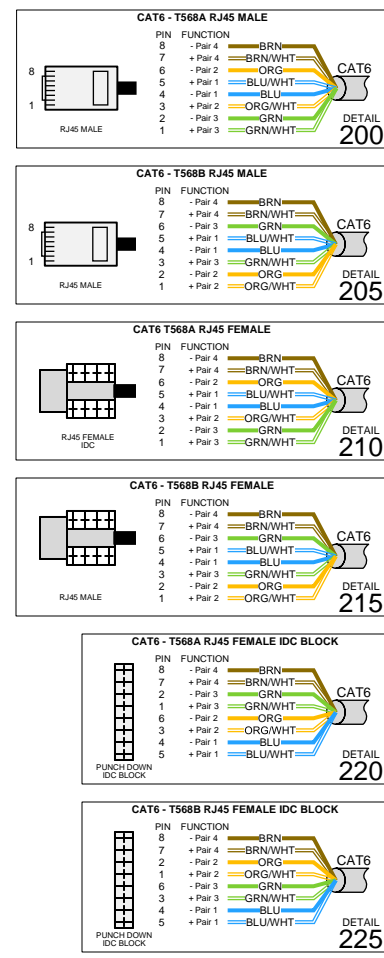

TITLE
AV CONFERENCE ROOM

DESCRIPTION
SYSTEM BLOCK DIAGRAM

PROJECT MANAGER

DRAWN BY

DATE
10/4/2022

REVISED
10/4/2022

NEXT WIRE NO.
18

SCALE
NONE

TITLE
AV CONFERENCE ROOM

DESCRIPTION
RACK & ROOM SCHEMATICS

PROJECT MANAGER

DRAWN BY

DATE
10/4/2022

REVISED
10/4/2022

NEXT WIRE NO.
0

SCALE
NONE

TITLE
AV CONFERENCE ROOM

DESCRIPTION
 RACK ELEVATIONS

PROJECT MANAGER

DRAWN BY

DATE
 10/4/2022

REVISED
 10/4/2022

NEXT WIRE NO.

SCALE
 3" = 1'-0"

PROJECT NUMBER

PAGE
 5 OF 46

COMMON TERMINATION TYPES

COMMON TERMINATION DETAILS

GENERAL

NETWORK

AUDIO

LOUDSPEAKER