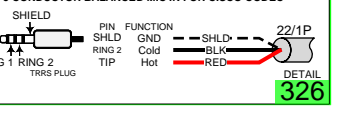

TITLE
AV CONFERENCE ROOM

DESCRIPTION
RACK & ROOM SCHEMATICS

PROJECT MANAGER

DRAWN BY

DATE
10/4/2022

REVISED
10/4/2022

NEXT WIRE NO.
0

SCALE
NONE

PROJECT NUMBER

PAGE
4 OF 46