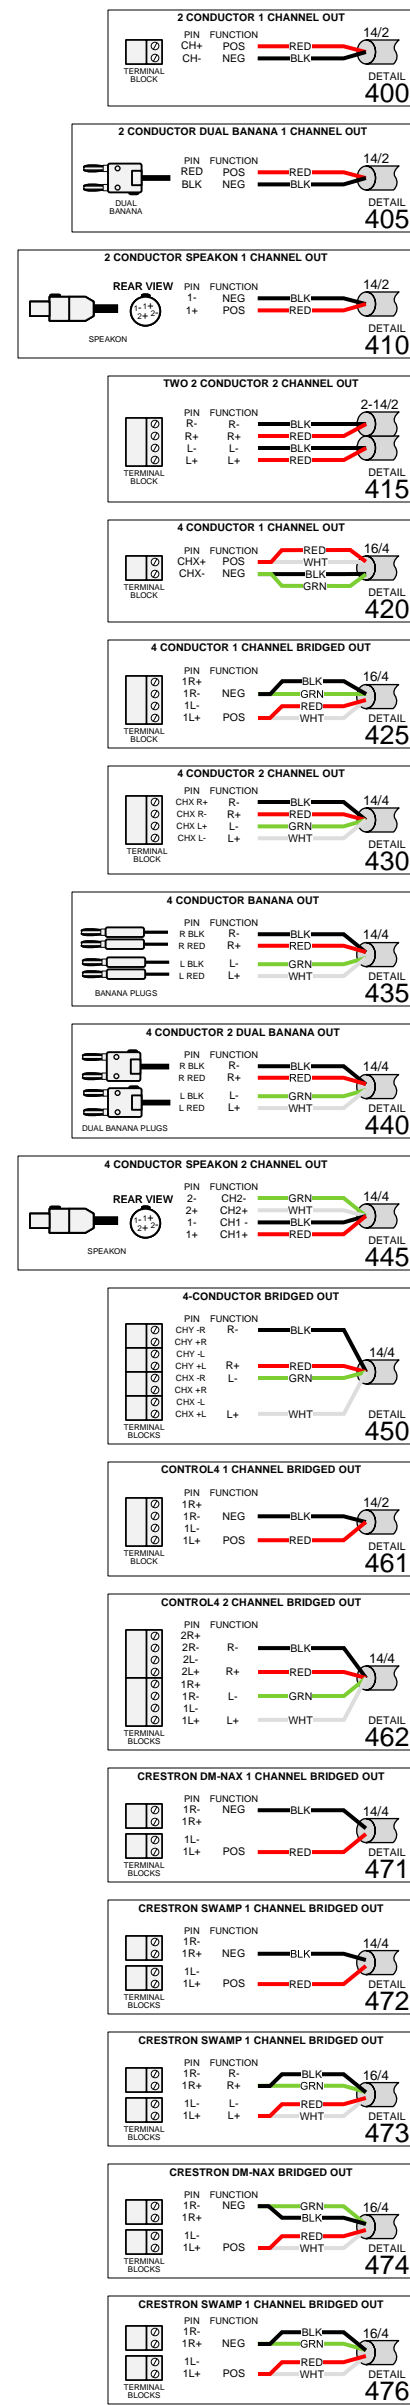

LOUDSPEAKER