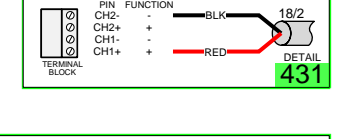

TITLE
AV CONFERENCE ROOM

DESCRIPTION
RACK & ROOM SCHEMATICS

PROJECT MANAGER

DRAWN BY

DATE
10/4/2022

REVISED
10/4/2022

NEXT WIRE NO.
0

SCALE
NONE

PROJECT NUMBER

PAGE
4 OF 46