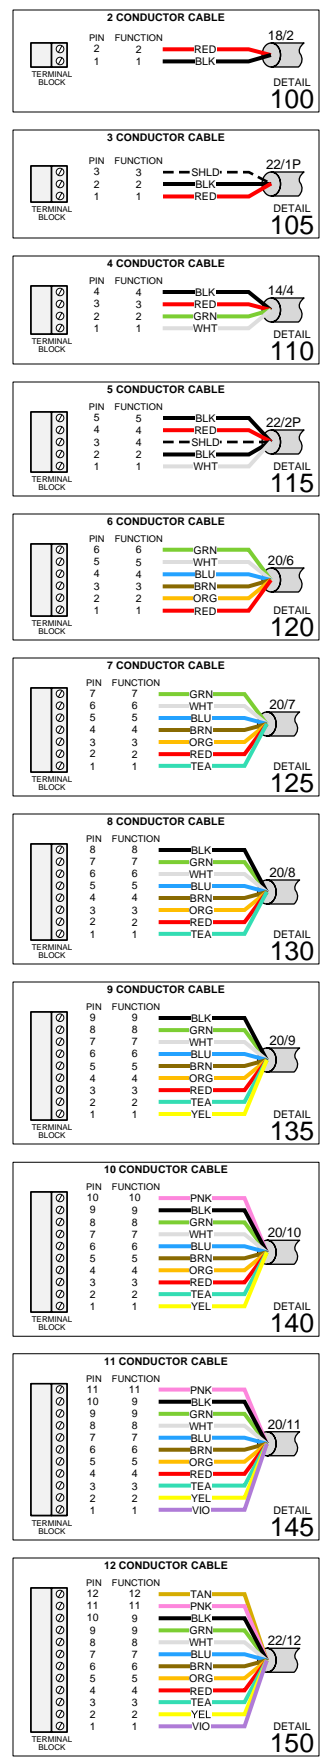

COMMON TERMINATION DETAILS

GENERAL