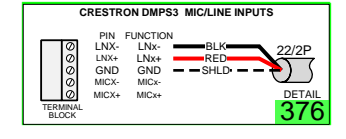

TITLE
AV CONFERENCE ROOM

DESCRIPTION
RACK & ROOM SCHEMATICS

PROJECT MANAGER

DRAWN BY

DATE
10/4/2022

REVISED
10/4/2022

NEXT WIRE NO.
0

SCALE
NONE

PROJECT NUMBER

PAGE
4 OF 46