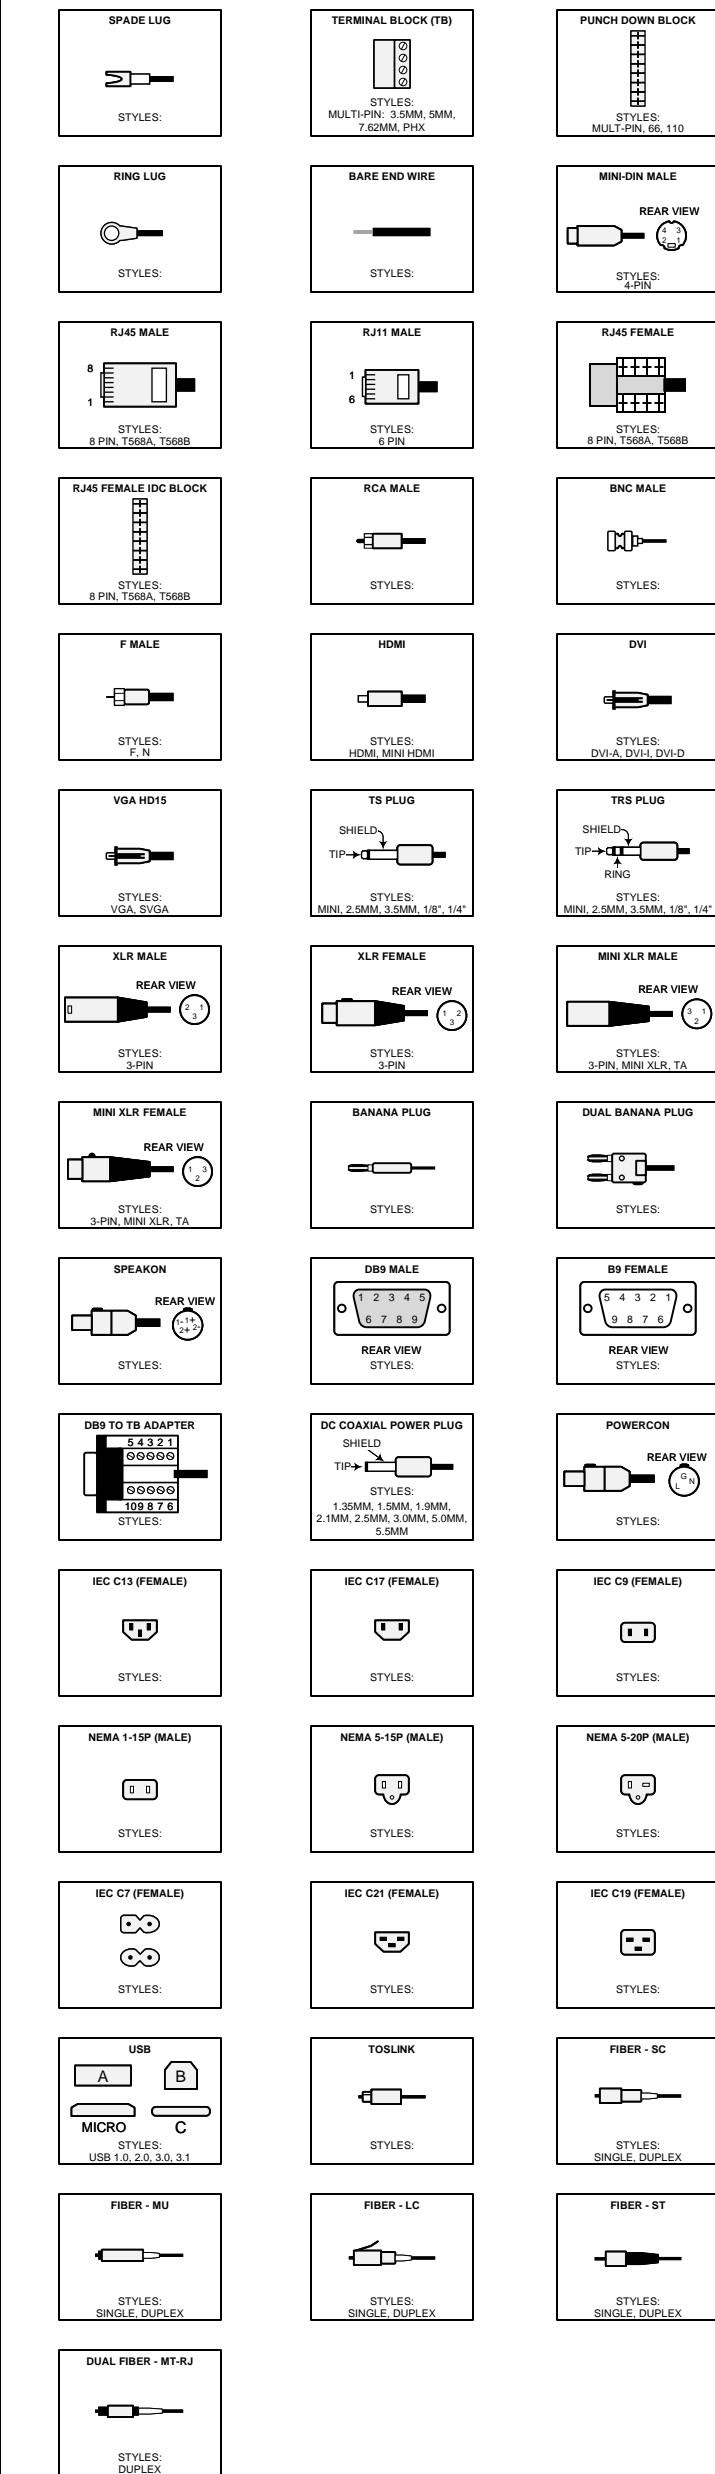

COMMON TERMINATION TYPES