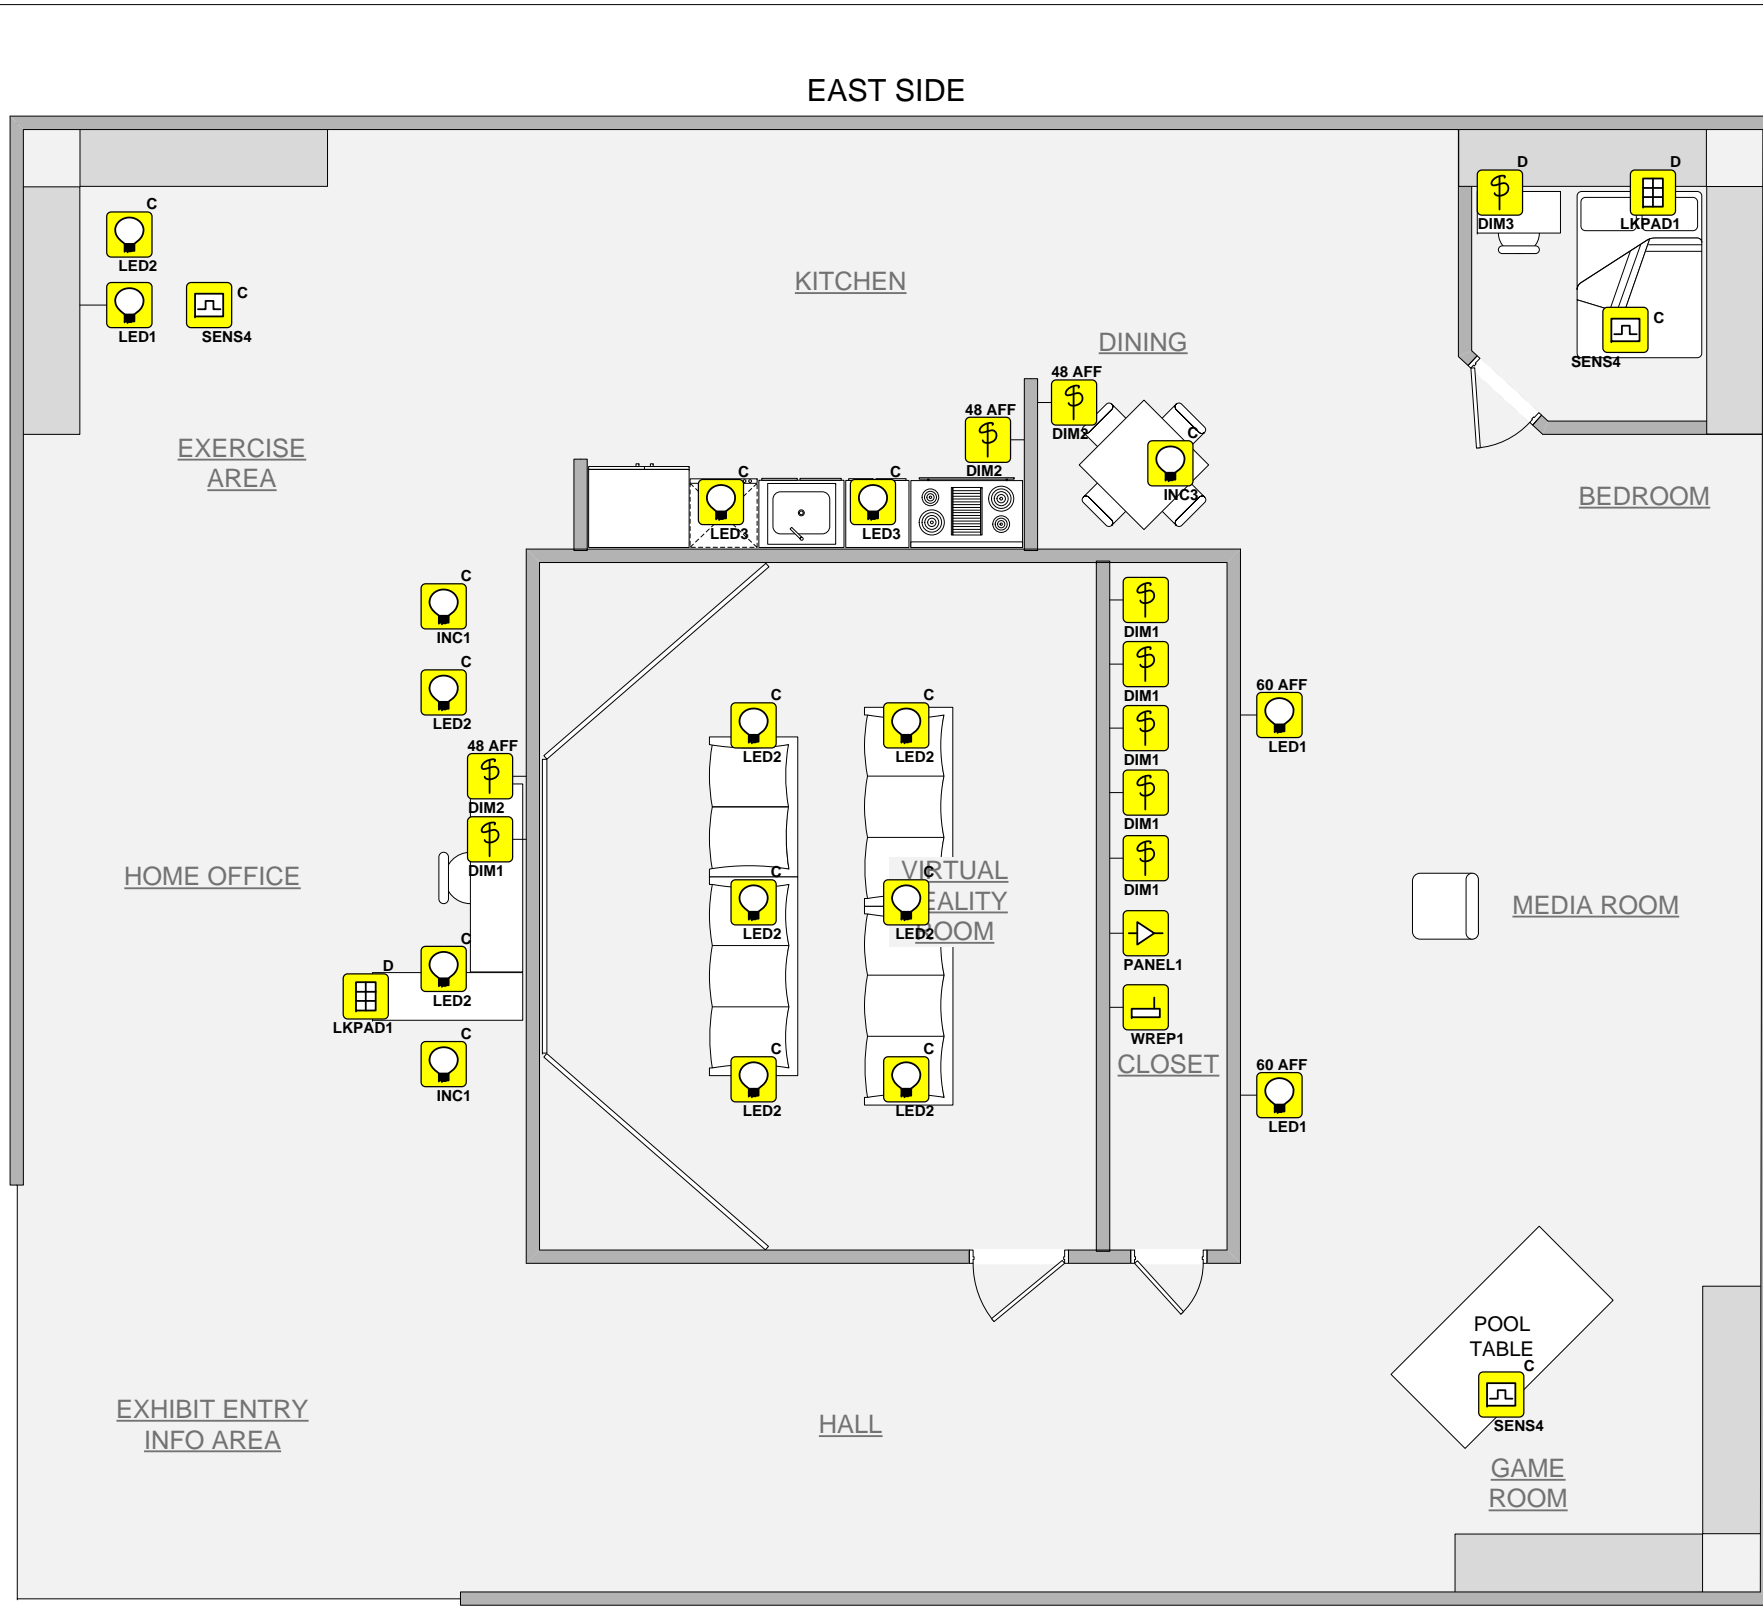

FLOOR PLAN SYMBOL LEGEND											
COMMUNICATIONS		AUDIO/VIDEO		ELECTRICAL		CONTROL		ENVIRONMENTAL (HVAC)		SECURITY/HEALTH	
TYPE	SYMBOL	TYPE	SYMBOL	TYPE	SYMBOL	TYPE	SYMBOL	TYPE	SYMBOL	TYPE	SYMBOL
DATA PORT		LOUD-SPEAKER		DIMMER/SWITCH	$	RF SENSOR SYSTEM		THERMO-STAT/HUMIDI-STAT		HOME HEALTH DEVICE	
MISC. PORT		VIDEO DISPLAY		LIGHTING LOAD	💡	TOUCH-PANEL				VIDEO CAMERA	
SERVICE DEMARC.		VIDEO PROJ.		WIRED PROC.	▶	CONTROLLED DEVICE				TOUCH-PANEL	
WIRELESS PROC.		PROJ. SCREEN		ROOM SENSOR	📶	WIRELESS PROC.				WIRED PROC.	
PC/ SERVER		HEAD-END		SHADE	📄	VARIABLE STATE SENSOR				MOTION SENSOR	
		VIDEO CAMERA		KEYPAD	📄	TWO STATE SENSOR