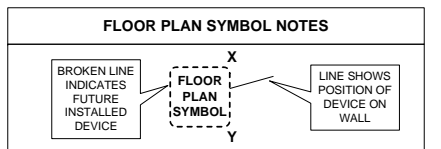

Floor Plan Device Legend			
LABEL	Item	Item Description	Quantity
C1	Triad InCeiling Silver/6 Sat	InCeiling LCR Loudspeaker	3
C4	Triad InCeiling Silver DT SealedRound	Stereo In-Ceiling Loudspeaker	4
CAM1	Honeywell IPCAM-PT	IP Pan/Tilt Camera	1
CAM2	Honeywell TBD	Wireless Outdoor Camera	1
DIM1	Lutron HORD-F6AN-DV-MN	3-Wire Lighting Dimmer	2
DIM2	Lutron HORD-6V-MN	600 Watt Incandescent Dimmer	3
DIM3	Lutron HORD-3LD-MN	Table Lamp Dimmer	1
INC1	Halo TBD	Incandescent Recessed Light(s)	2
INC3	TBD	Incandescent Chandelier	1
IPAD	Apple iPad	iPad Tablet	1
IPAD1	Savant ICC-2P00	In-Wall Wired Control Dock with PoE for iPad	4
IPHONE1	Savant ICC-TP00	In-Wall Wired Control Dock with PoE for iPhone	1
KEYPAD1	Savant ICC-36WX	Circa 6 Button Control Keypad-White	1
KEYPAD2	Honeywell 6160RF	Control Keypad	1
LATCH	SDC SDC200-4	Voltage Actuated Door Latch	1
LED1	Lutron Syhus 30	LED Sconce Light(s)	3
LED2	Lutron Halo Finire	LED Recessed Light(s)	9
LED3	Color Kinetics eW Profile PowerCon	LED Task Light(s)	2
LKPAD1	Lutron HOY-T10RL-MN	10 Button Wireless Lighting Keypad	2
MED1	GrandCare System Devices	Various Bluetooth health-monitoring devices	1
MOS	Mosaiiq One	32" Multi-Touch Display System (3M C3266PW)	4
P1	Leviton Single RJ45 Wall Port	1-Gang RJ45 Wall Port	3
PANEL1	Lutron HOP6-2-120	HomeWorks QS Lighting Processor	1
PANEL2	Honeywell Vista 128 BPT	Security Panel	1
PC1	IMAC PC	Desktop Computer with 27 inch Monitor	1
PIR1	Honeywell 5800	Passive IR Motion Sensor	5
PROJ1	Digital Projection Division 3D	3D 1080p Front Projector	3
PROJ2	Obscura Digital CueLight	Pool Table Video System	1
RACK1	AV Rack TBD	TBD	1
SCREEN1	Stuart SNW138HGM70LSW	Luxus Screen Wall, 10' Wide, Graymatte LS	3
SENS1	Savant SEM-02A5	20 Amp Current Probe	4
SENS2	Honeywell 5811	Door Sensor	1
SENS3	CMAD 32069	9 inch by 16 inch Pressure Sensor Pad	2
SENS4	Lutron LRF2-OCR2B-P-BL-CPN5683	Ceiling Mounted Occupancy Sensor	3
SENS5	Siedle TBD	Fingerprint Sensor	1
SUB1	Triad InWall Silver 15 Sub	InWall Subwoofer w/12 inch Driver	4
SUB2	Triad InWall Bronze/6 Sub	In Wall Subwoofer w/10 inch Driver	2
TPANEL1	Honeywell Tuxedo Touch TBD	Security Touchpanel	1
TPANEL2	MSI Wind Top AE1920	Touchpanel for Grand Care Devices	1
TS/TAT1	NEST Thermostat	Heating/Cooling Thermostat	3
TV1	Sharp LC-60LE847U	60" Flat Panel TV	1
TV2	Sharp LC-42LE540U	42" Flat Panel TV	1
TV3	Sharp LC-90LE745U	90" Flat Panel TV	1
TV4	Sharp TV TBD	47" 4K Flat Panel TV	1
VCAM	Sony EVIHD1	1080p HD Pan/Tilt/Zoom Camera w/ VGA Out	1
W1	Triad InWall Silver/4 Sat	InWall Loudspeaker	7
W2	Triad DS300SE	Designer Series Invisible Built-in Speaker	2
W3	Triad OnWall Bronze LCR	OnWall LCR Loudspeaker	2
WAP1	Ruckus Wireless 901-7363-US01	Dual Band Wireless Access Point w/PoE	2
WREP1	Lutron HQR-REP-120	HomeWorks QS Hybrid Repeater	1