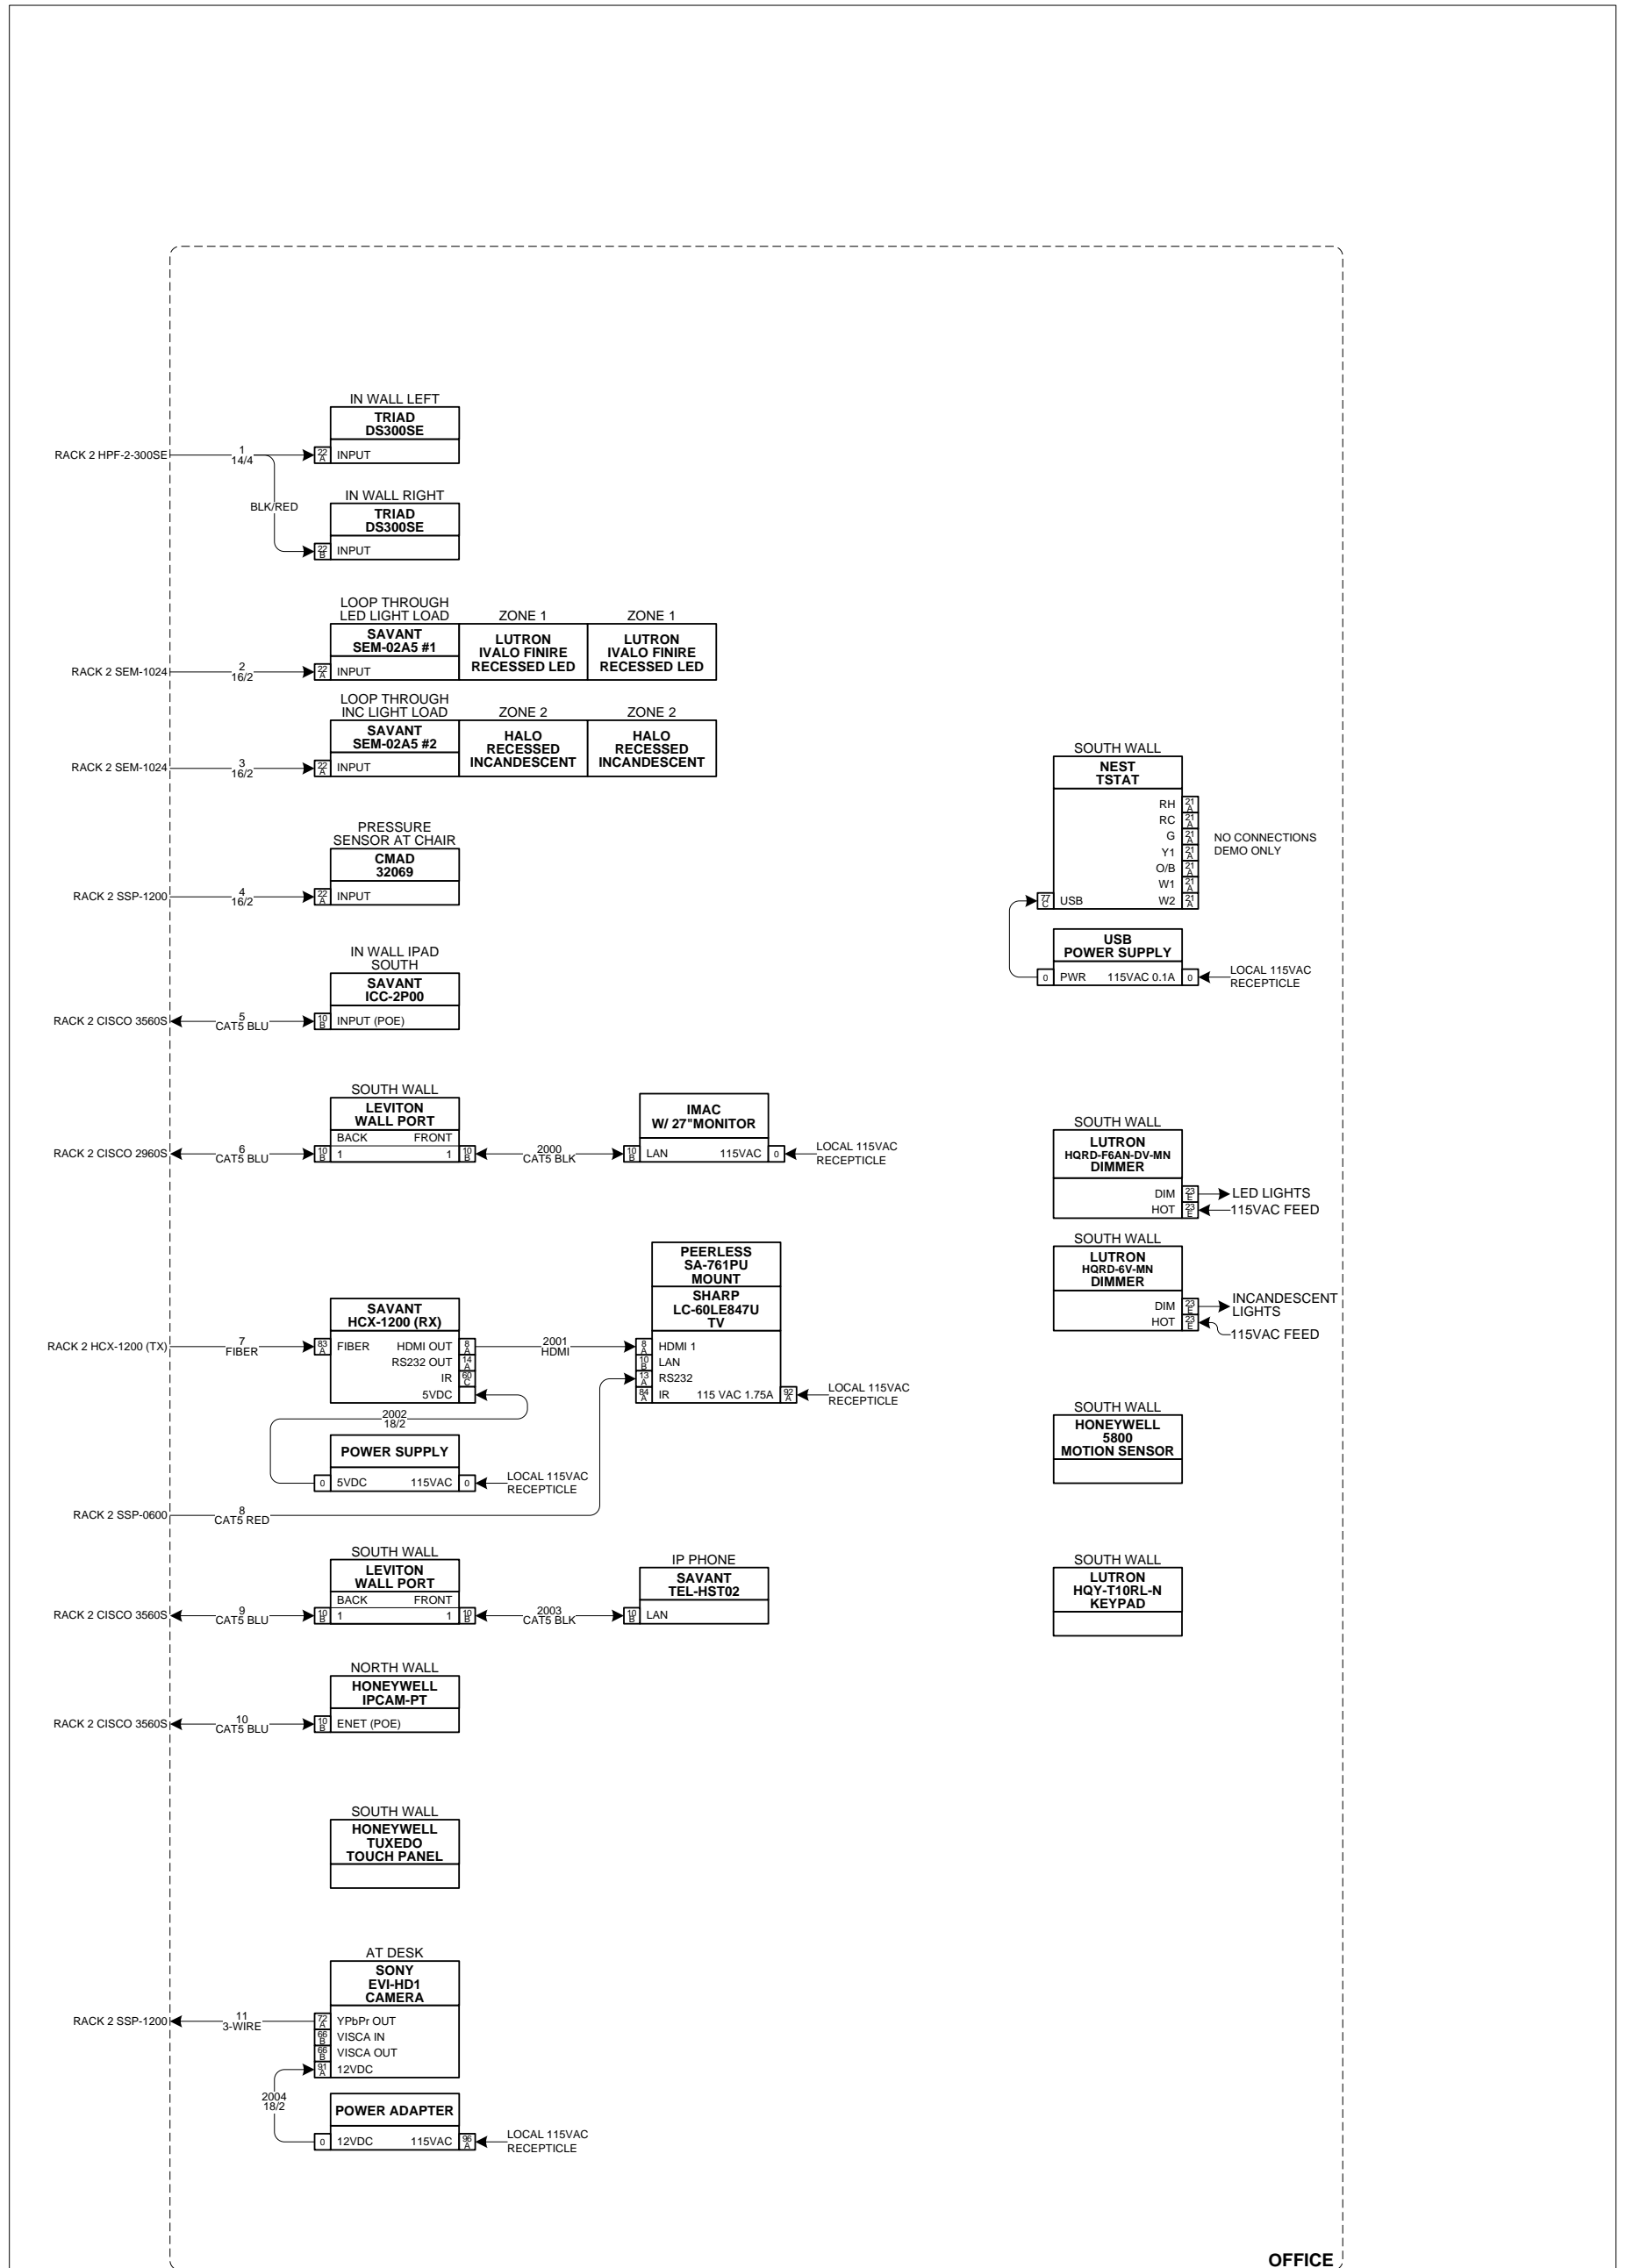

OFFICE

REFER TO SCHEMATIC
LEGEND PAGES FOR
MORE INFORMATION

TITLE	REV.	REVISION DESCRIPTION	DATE	BY	REVISED	SCALE	PAGE
CEDIA FUTURE TECHNOLOGY PAVILION					9/13/2012	NONE	12 OF 48
DESCRIPTION					DATE	NEXT WIRE NO.	DRAWN BY
OFFICE SCHEMATIC					6/9/2011	2005	DT