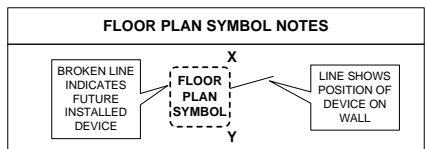

Floor Plan Device Legend			
LABEL	Item	Item Description	Quantity
C1	Triad InCeiling Silver/6 Sat	InCeiling LCR Loudspeaker	3
C4	Triad InCeiling Silver DT SealedRound	Stereo In-Ceiling Loudspeaker	4
CAM1	Honeywell IPCAM-PT	IP Pan/Tilt Camera	1
CAM2	Honeywell TBD	Wireless Outdoor Camera	1
DM1	Lutron HORD-F6AN-DV-MN	3-Wire Lighting Dimmer	2
DM2	Lutron HORD-6V-MN	600 Watt Incandescent Dimmer	3
DM3	Lutron HORD-3LD-MN	Table Lamp Dimmer	1
INC1	Halo TBD	Incandescent Recessed Light(s)	2
INC3	TBD	Incandescent Chandelier	1
IPAD	Apple iPad	iPad Tablet	1
IPAD1	Savant ICC-2P00	In-Wall Wired Control Dock with PoE for iPad	4
IPHONE1	Savant ICC-TP00	In-Wall Wired Control Dock with PoE for iPhone	1
KEYPAD1	Savant ICC-36WX	Circle 6 Button Control Keypad-White	1
KEYPAD2	Honeywell 6160RF	Control Keypad	1
LATCH	SDC SDC200-4	Voltage Actuated Door Latch	1
LED1	Lutron Syhus 30	LED Sconce Light(s)	3
LED2	Lutron Halo Finire	LED Recessed Light(s)	9
LED3	Color Kinetics eW Profile PowerCon	LED Task Light(s)	2
LKPAD1	Lutron HOY-T10RL-MN	10 Button Wireless Lighting Keypad	2
MED1	GrandCare System Devices	Various Bluetooth health-monitoring devices	1
MOS	Mosaiiq One	32" Multi-Touch Display System (3M C3266PW)	4
P1	Leviton Single RJ45 Wall Port	1-Gang RJ45 Wall Port	3
PANEL1	Lutron HOP6-2-120	HomeWorks QS Lighting Processor	1
PANEL2	Honeywell Vista 128 BPT	Security Panel	1
PC1	iMAC PC	Desktop Computer with 27 inch Monitor	1
PIR1	Honeywell 5800	Passive IR Motion Sensor	5
PROJ1	Digital Projection Division 3D	3D 1080p Front Projector	3
PROJ2	Obscura Digital CueLight	Pool Table Video System	1
RACK1	AV Rack TBD	TBD	1
SCREEN1	Stuart SNW138HGM70LSW	Luxus Screen Wall, 10' Wide, Graymatte LS	3
SENS1	Savant SEM-02A5	20 Amp Current Probe	4
SENS2	Honeywell 5811	Door Sensor	1
SENS3	CMAD 32069	9 inch by 16 inch Pressure Sensor Pad	2
SENS4	Lutron LRF2-OCR2B-P-BL-CPN5683	Ceiling Mounted Occupancy Sensor	3
SENS5	Siedle TBD	Fingerprint Sensor	1
SUB1	Triad InWall Silver 15 Sub	InWall Subwoofer w/12 inch Driver	4
SUB2	Triad InWall Bronze/6 Sub	In Wall Subwoofer w/10 inch Driver	2
TPANEL1	Honeywell Tuxedo Touch TBD	Security Touchpanel	1
TPANEL2	M/SI Wind Top AE1920	Touchpanel for Grand Care Devices	1
TSTAT1	NEST Thermostat	Heating/Cooling Thermostat	3
TV1	Sharp LC-60LE847U	60" Flat Panel TV	1
TV2	Sharp LC-42LE540U	42" Flat Panel TV	1
TV3	Sharp LC-90LE745U	90" Flat Panel TV	1
TV4	Sharp TV TBD	47" 4K Flat Panel TV	1
VCAM	Sony EVIHD1	1080p HD Pan/Tilt/Zoom Camera w/ VGA Out	1
W1	Triad InWall Silver/4 Sat	InWall Loudspeaker	7
W2	Triad DS300SE	Designer Series Invisible Built-in Speaker	2
W3	Triad OnWall Bronze LCR	OnWall LCR Loudspeaker	2
WAP1	Ruckus Wireless 901-7363-US01	Dual Band Wireless Access Point w/PoE	2
WREP1	Lutron HQR-REP-120	HomeWorks QS Hybrid Repeater	1