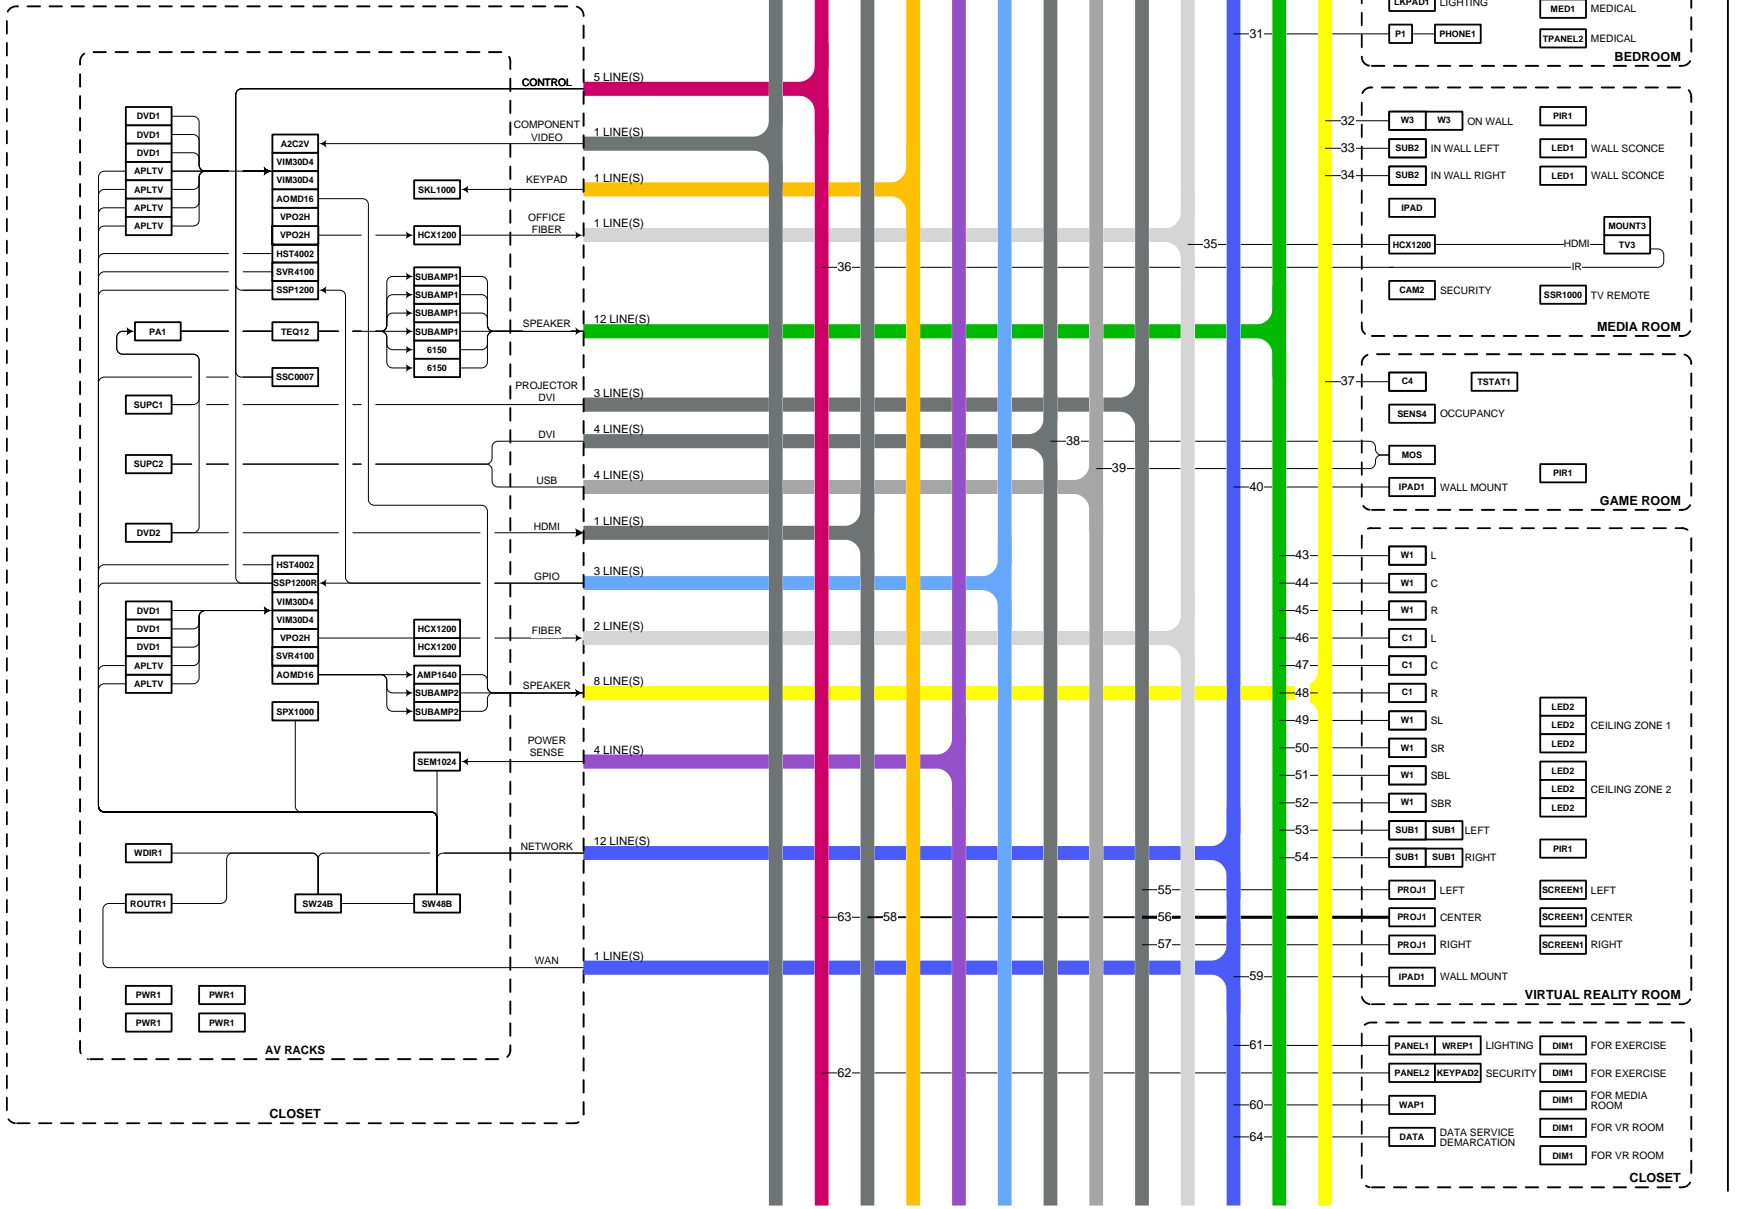

Block Diagram Device Legend			
LABEL	Item	Item Description	Quantity
6150	ADA PTM-8150	Eight Channel 150 Watt/Ch Power Amplifier	2
A2C2V	Savant VIM-A2C2V	Analog Video Input Card (2 Component and 2 VGA)	1
AIM0A16	Savant AIM-0A16	Analog Audio Input Card	1
AMP1640	Savant AMP-1640-01	16 Channel Digital Power Amplifier	1
AOMD16	Savant AOM-1616U	Stereo Preamp Output Card with Audio Time-Delay	1
APLTV	Apple TV	Apple TV 1080p	3
AVR1	Integra DTR 10.5	AV Surround Receiver	1
C1	Triad InCeiling Silver/6 Sat	InCeiling LCR Loudspeaker	3
C4	Triad InCeiling Silver DT SealedRound	Stereo In-Ceiling Loudspeaker	4
CAM1	Honeywell IPCAM-PT	IP Pan/Tilt Camera	1
CAM2	Honeywell TBD	Wireless Outdoor Camera	1
DIM1	Lutron HQRD-F6AN-DV-MN	3-Wire Lighting Dimmer	1
DIM2	Lutron HQRD-6V-MN	600 Watt Incandescent Dimmer	4
DIM3	Lutron HQRD-3LD-MN	Table Lamp Dimmer	1
DVD1	Samsung BD-D5300	Blu-Ray DVD Player	6
DVD2	Oppo BDP-93	Blu-Ray DVD Player	1
HCX1200	Savant HCX-1200	HDMI Over Fiber Extender (Receiver and Transmitter)	7
HST4001	Savant HST-4001	Host Controller (1 SVR-4100 servers)	1
HST4002	Savant HST-4002	Host Controller (2 SVR-4100 servers)	1
INC1	Halo TBD	Incandescent Recessed Light(s)	2
INC2	TBD	Incandescent Pendant Lamp	2
INC3	TBD	Incandescent Chandelier	1
INC4	TBD	Table Lamp	1
IPAD	Apple iPad	iPad Tablet	1
IPAD1	Savant ICC-2P00	In-Wall Wired Control Dock with PoE for iPad	4
IPHONE1	Savant ICC-TP00	In-Wall Wired Control Dock with PoE for iPhone	1
KEYPAD1	Savant KCC-06WX	Circa 6 Button Control Keypad-White	1
KEYPAD2	Honeywell 6160RF	Control Keypad	1
LATCH	SDC SDC200-4	Voltage Actuated Door Latch	1
LED1	Lutron Sylvus 30	LED Sconce Light(s)	3
LED2	Lutron Halo Finire	LED Recessed Light(s)	9
LKPAD1	Lutron HQY-T10RL-MN	10 Button Wireless Lighting Keypad	2
MED1	GrandCare System Devices	Various Bluetooth health-monitoring devices	1
MOS	Mosaiq One	32" Multi-Touch Display System (3M C3266PW)	4
MOUNT1	TBD	Flat Panel Wall Mount	1
MOUNT2	TBD	Flat Panel Wall Mount	1
MOUNT3	TBD	Flat Panel Wall Mount	1
MOUNT4	TBD	Flat Panel Wall Mount	1
P1	Leviton Single RJ45 Wall Port	1-Gang RJ45 Wall Port	3
PA1	ADA Cinema Rhapsody Mach IV	HT Preamplifier	1
PANEL1	Lutron HQP6-2-120	HomeWorks QS Lighting Processor	1
PANEL2	Honeywell Vista 128 BPT	Security Panel	1
PC1	IMAC PC	Desktop Computer with 27 inch Monitor	1
PHONE1	Savant TEL-HST02	High End IP Handset	2
PIR1	Honeywell 5800	Passive IR Motion Sensor	5
PROJ1	Digital Projection Division 3D	3D 1080p Front Projector	3
PROJ2	Obscura Digital CueLight	Pool Table Video System	1
PWR1	TBD	Rack Power Distribution and Management	1
ROUTR1	Cisco 1921	Security Edition Router	1
RSC0025	Savant RSC-0025	System Controller	1
SCREEN1	Stuart SNW138HGM70LSW	Luxus Screen Wall, 10' Wide, Graymatte LS	3
SEM1024	Savant SEM-1024	SmartEnergy Monitor (24 Current chs./3 Voltage chs.)	1
SENS1	Savant SEM-02A5	20 Amp Current Probe	4
SENS2	Honeywell 5811	Door Sensor	1
SENS3	CMAD 32069	9 inch by 16 inch Pressure Sensor Pad	2
SENS4	Lutron LRF2-OCR2B-P-BL-CPN5683	Ceiling Mounted Occupancy Sensor	3
SENS5	Siedle TBD	Fingerprint Sensor	1
SKL1000	Savant SKL-1000	Keypad Link (Supports 12 Keypads)	1
SPX1000	Savant SPX-1000	Integrated IP-based PBX	1
SSP0600	Savant SSP-0600	SmartMediaPro 6 (Base Configuration)	1
SSP1200R	Savant SSP-1200R	SmartMediaPro 12 (with Redundant Power Supplies)	1
SSR1000	Savant SSR-1000	Select Hand-held WiFi Remote	1
SUB1	Triad InWall Silver 15 Sub	InWall Subwoofer w/12 inch Driver	4
SUB2	Triad InWall Bronze/6 Sub	In Wall Subwoofer w/10 inch Driver	2
SUBAMP1	Triad RackAmp 350 DSP	350 Watt DSP Subwoofer Amplifier	4
SUBAMP2	Triad RackAmp 600 DSP	600 Watt DSP Subwoofer Amplifier	2
SUPC1	Super PC CEDIA Custom	Super PC for VR Room	1
SUPC2	Super PC CEDIA Custom	Super PC for Mosaiq Displays	1
SVR4100	Savant SVR-4100	Host Controller	2
SW24B	Cisco Catalyst 3560X-24P-S	24 port Managed PoE Switch	1
SW48B	Cisco Catalyst 2960S-48-TS	48 port Managed Switch	1
TEQ12	ADA TEQ-12	12-Channel Room Correction System	1
TPANEL1	Honeywell Tuxedo Touch TBD	Security Touchpanel	1
TPANEL2	MSI Wind Top AE1920	Touchpanel for Grand Care Devices	1
TSTAT1	NEST Thermostat	Heating/Cooling Thermostat	3
TV1	Sharp LC-60LE847U	60" Flat Panel TV	1
TV2	Sharp LC-42LE540U	42" Flat Panel TV	1
TV3	Sharp LC-90LE745U	90" Flat Panel TV	1
TV4	Sharp TV TBD	47" 4K Flat Panel TV	1
VCAM	Sony EVIHD1	1080p HD Pan/Tilt/Zoom Camera w/ VGA Out	1
VIM3004	Savant VIM-3004	Digital Video Input Card (4-port HDMI)	4
VOM3004	Savant VOM-3004	Digital Video Output Card (4-port HDMI)	1
VPO2H	Savant VOM-VP02H	Video Processing Output Card (2-port HDMI)	4
W1	Triad OS300SE	InWall Loudspeaker	7
W2	Triad OS300SE	Designer Series Invisible Built-in Speaker	2
W3	Triad OnWall Bronze LCR	OnWall LCR Loudspeaker	2
WAP1	Ruckus Wireless 901-7363-US01	Dual Band Wireless Access Point w/PoE	2
WDIR1	Ruckus 901-1112-US00	Wireless ZoneDirector	1
WREP1	Lutron HQR-REP-120	HomeWorks QS Hybrid Repeater	1