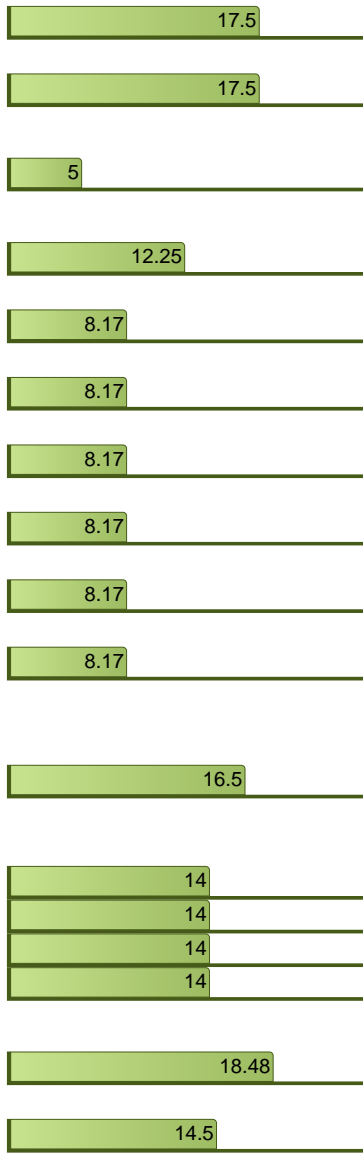

**OVERALL RACK DIMENSIONS
19.125" W X 26" D X 72.375"H**