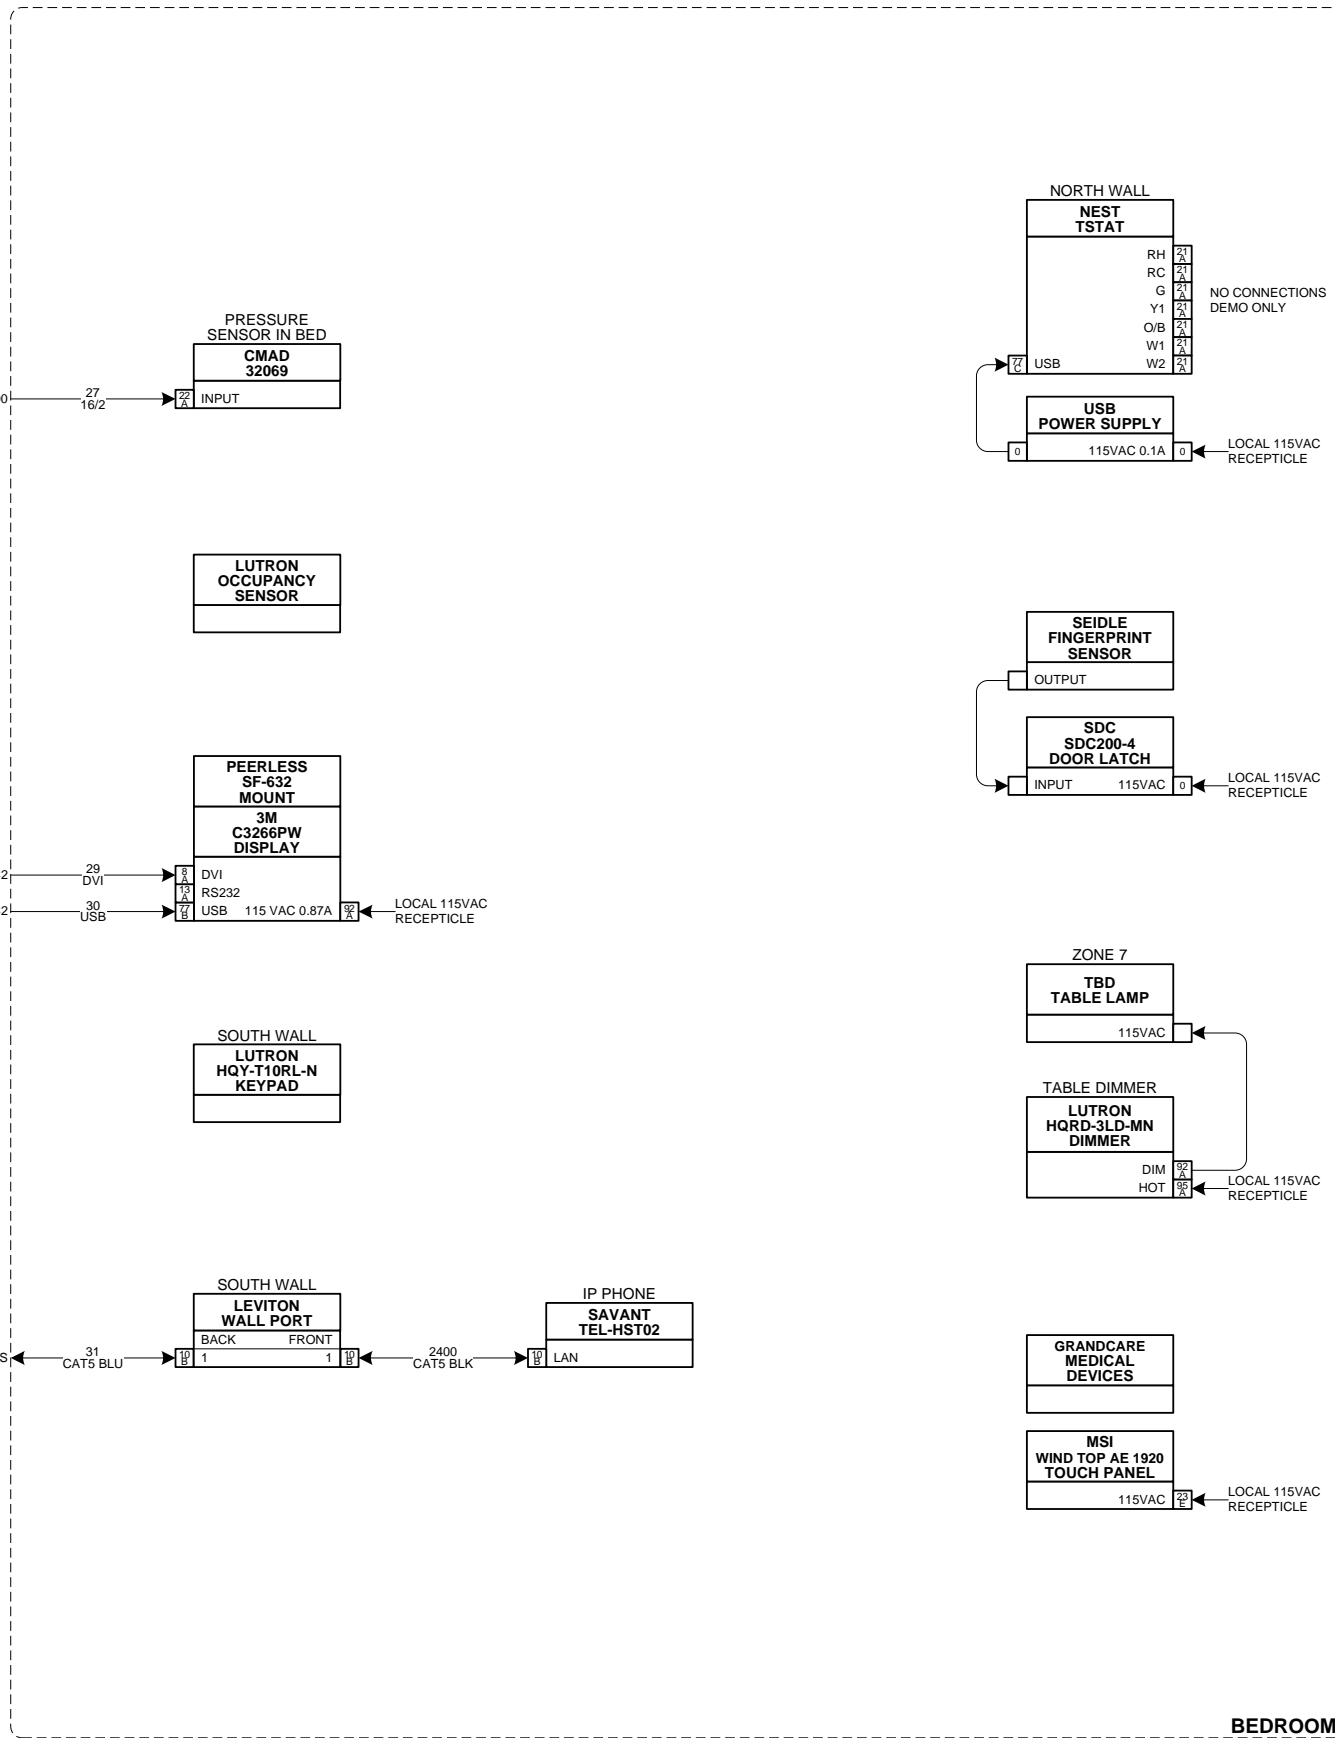

REFER TO SCHEMATIC
LEGEND PAGES FOR
MORE INFORMATION

TITLE	REV.	REVISION DESCRIPTION	DATE	BY	REVISED	SCALE	PAGE
CEDIA FUTURE TECHNOLOGY PAVILION					9/13/2012	NONE	16 OF 48
DESCRIPTION					DATE	NEXT WIRE NO.	DRAWN BY
BEDROOM SCHEMATIC					6/9/2011	2401	DT