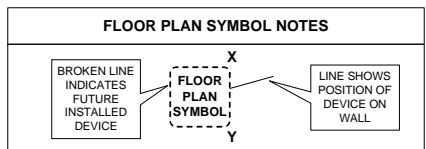

Floor Plan Device Legend			
LABEL	Item	Item Description	Quantity
C1	Triad InCeiling Silver/6 Sat	InCeiling LCR Loudspeaker	3
C4	Triad InCeiling Silver DT SealedRound	Stereo In-Ceiling Loudspeaker	4
CAM1	Honeywell IPCAM-PT	IP Pan/Tilt Camera	1
CAM2	Honeywell TBD	Wireless Outdoor Camera	1
DM1	Lutron HORD-F6AN-DV-MN	3-Wire Lighting Dimmer	2
DM2	Lutron HORD-6V-MN	600 Watt Incandescent Dimmer	3
DM3	Lutron HORD-3LD-MN	Table Lamp Dimmer	1
INC1	Halo TBD	Incandescent Recessed Light(s)	2
INC3	TBD	Incandescent Chandelier	1
IPAD	Apple iPad	iPad Tablet	1
IPAD1	Savant ICC-2P00	In-Wall Wired Control Dock with PoE for iPad	4
IPHONE1	Savant ICC-TP00	In-Wall Wired Control Dock with PoE for iPhone	1
KEYPAD1	Savant ICC-36WX	Circa 6 Button Control Keypad-White	1
KEYPAD2	Honeywell 6160RF	Control Keypad	1
LATCH	SDC SDC200-4	Voltage Actuated Door Latch	1
LED1	Lutron Syhus 30	LED Sconce Light(s)	3
LED2	Lutron Halo Finire	LED Recessed Light(s)	9
LED3	Color Kinetics eW Profile PowerCon	LED Task Light(s)	2
LKPAD1	Lutron HOY-T10RL-MN	10 Button Wireless Lighting Keypad	2
MED1	GrandCare System Devices	Various Bluetooth health-monitoring devices	1
MOS	Mosaiqq One	32" Multi-Touch Display System (3M C-3266PW)	4
P1	Leviton Single RJ45 Wall Port	1-Gang RJ45 Wall Port	3
PANEL1	Lutron HOP6-2-120	HomeWorks QS Lighting Processor	1
PANEL2	Honeywell Vista 128 BPT	Security Panel	1
PC1	iMAC PC	Desktop Computer with 27 inch Monitor	1
PIR1	Honeywell 5800	Passive IR Motion Sensor	5
PROJ1	Digital Projection Division 3D	3D 1080p Front Projector	3
PROJ2	Obscura Digital CueLight	Pool Table Video System	1
RACK1	AV Rack TBD	TBD	1
SCREEN1	Stuart SNW138HGM70LSW	Luxus Screen Wall, 10' Wide, Graymatte LS	3
SENS1	Savant SEM-02A5	20 Amp Current Probe	4
SENS2	Honeywell 5811	Door Sensor	1
SENS3	CMAD 32069	9 inch by 16 inch Pressure Sensor Pad	2
SENS4	Lutron LRF2-OCR2B-P-BL-CPN5683	Ceiling Mounted Occupancy Sensor	3
SENS5	Siedle TBD	Fingerprint Sensor	1
SUB1	Triad InWall Silver 15 Sub	InWall Subwoofer w/12 inch Driver	4
SUB2	Triad InWall Bronze/6 Sub	In Wall Subwoofer w/10 inch Driver	2
TPANEL1	Honeywell Tuxedo Touch TBD	Security Touchpanel	1
TPANEL2	MSI Wind Top AE1920	Touchpanel for Grand Care Devices	1
TSTAT1	NEST Thermostat	Heating/Cooling Thermostat	3
TV1	Sharp LC-60LE847U	60" Flat Panel TV	1
TV2	Sharp LC-42LE540U	42" Flat Panel TV	1
TV3	Sharp LC-90LE745U	90" Flat Panel TV	1
TV4	Sharp TV TBD	47" 4K Flat Panel TV	1
VCAM	Sony EVIHD1	1080p HD Pan/Tilt/Zoom Camera w/ VGA Out	1
W1	Triad InWall Silver/4 Sat	InWall Loudspeaker	7
W2	Triad DS300SE	Designer Series Invisible Built-in Speaker	2
W3	Triad OnWall Bronze LCR	OnWall LCR Loudspeaker	2
WAP1	Ruckus Wireless 901-7363-US01	Dual Band Wireless Access Point w/PoE	2
WREP1	Lutron HQR-REP-120	HomeWorks QS Hybrid Repeater	1