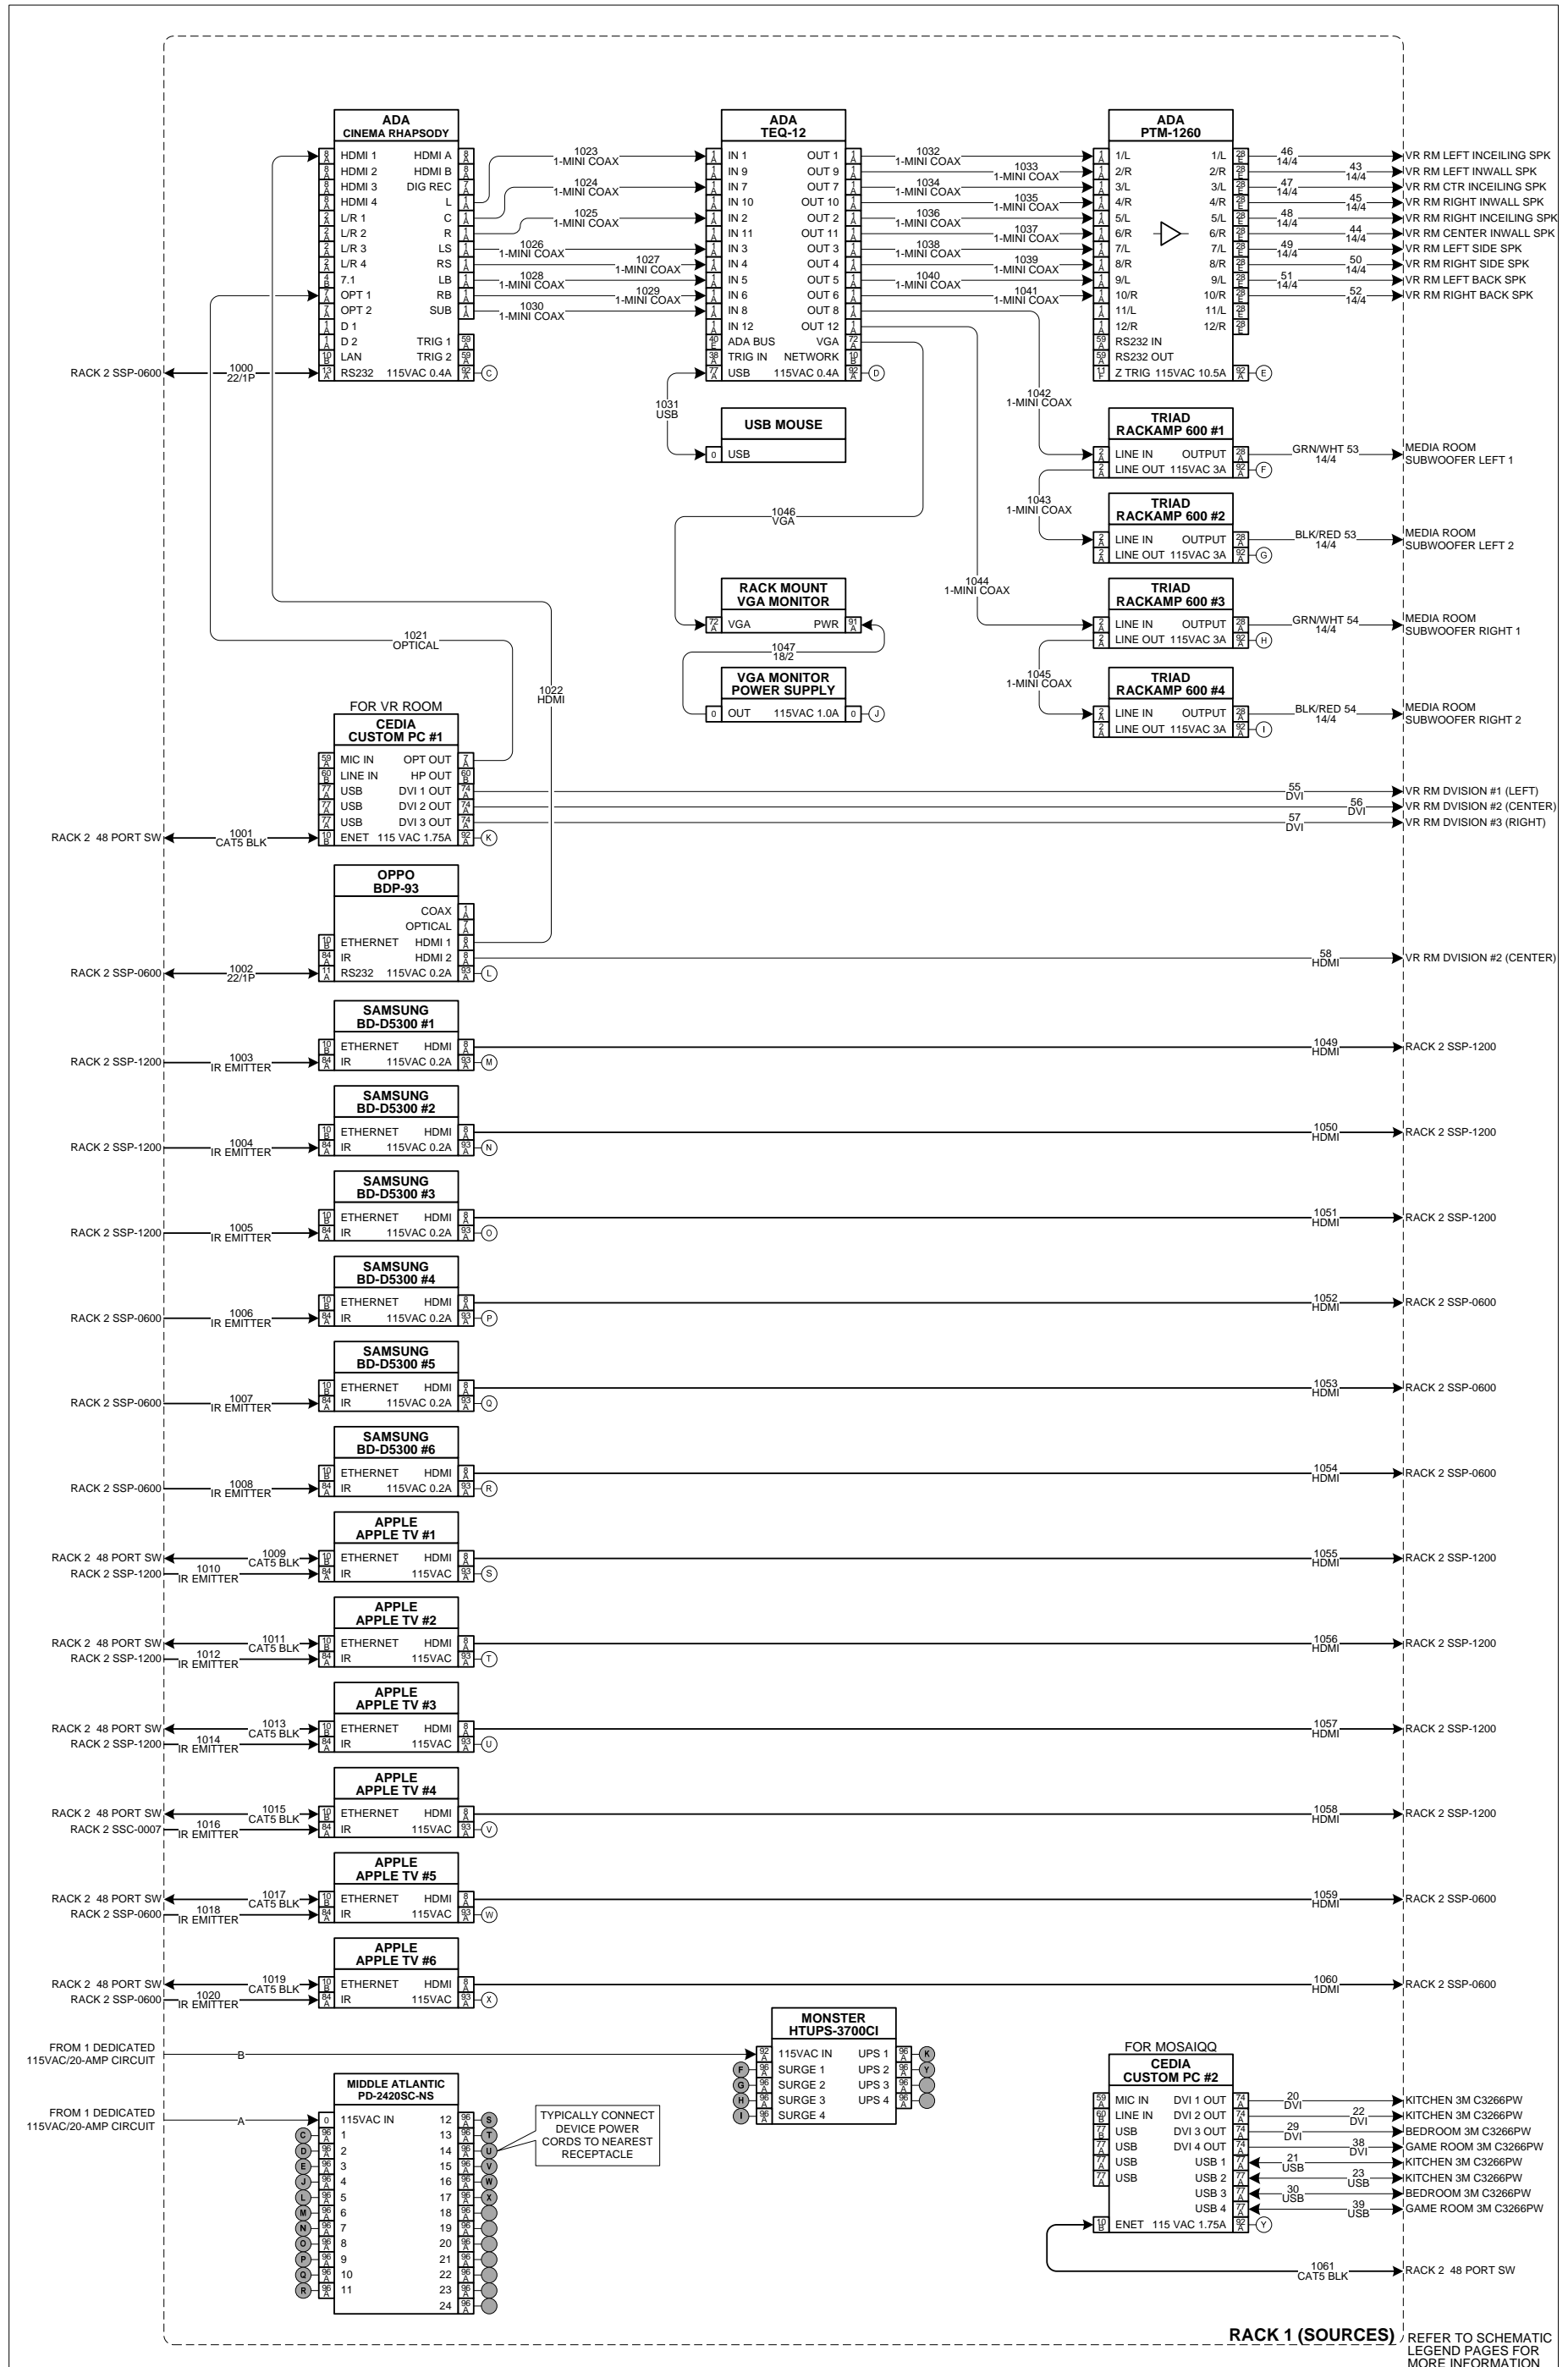

TITLE	REV.	REVISION DESCRIPTION	DATE	BY	REVISED	SCALE	PAGE	 Design and Engineering Solutions for Integrators
CEDIA FUTURE TECHNOLOGY PAVILION					9/13/2012	NONE	10 OF 48	
DESCRIPTION					DATE	NEXT WIRE NO.	DRAWN BY	
RACK 1 (SOURCES) SCHEMATIC					6/9/2011	1062	DT