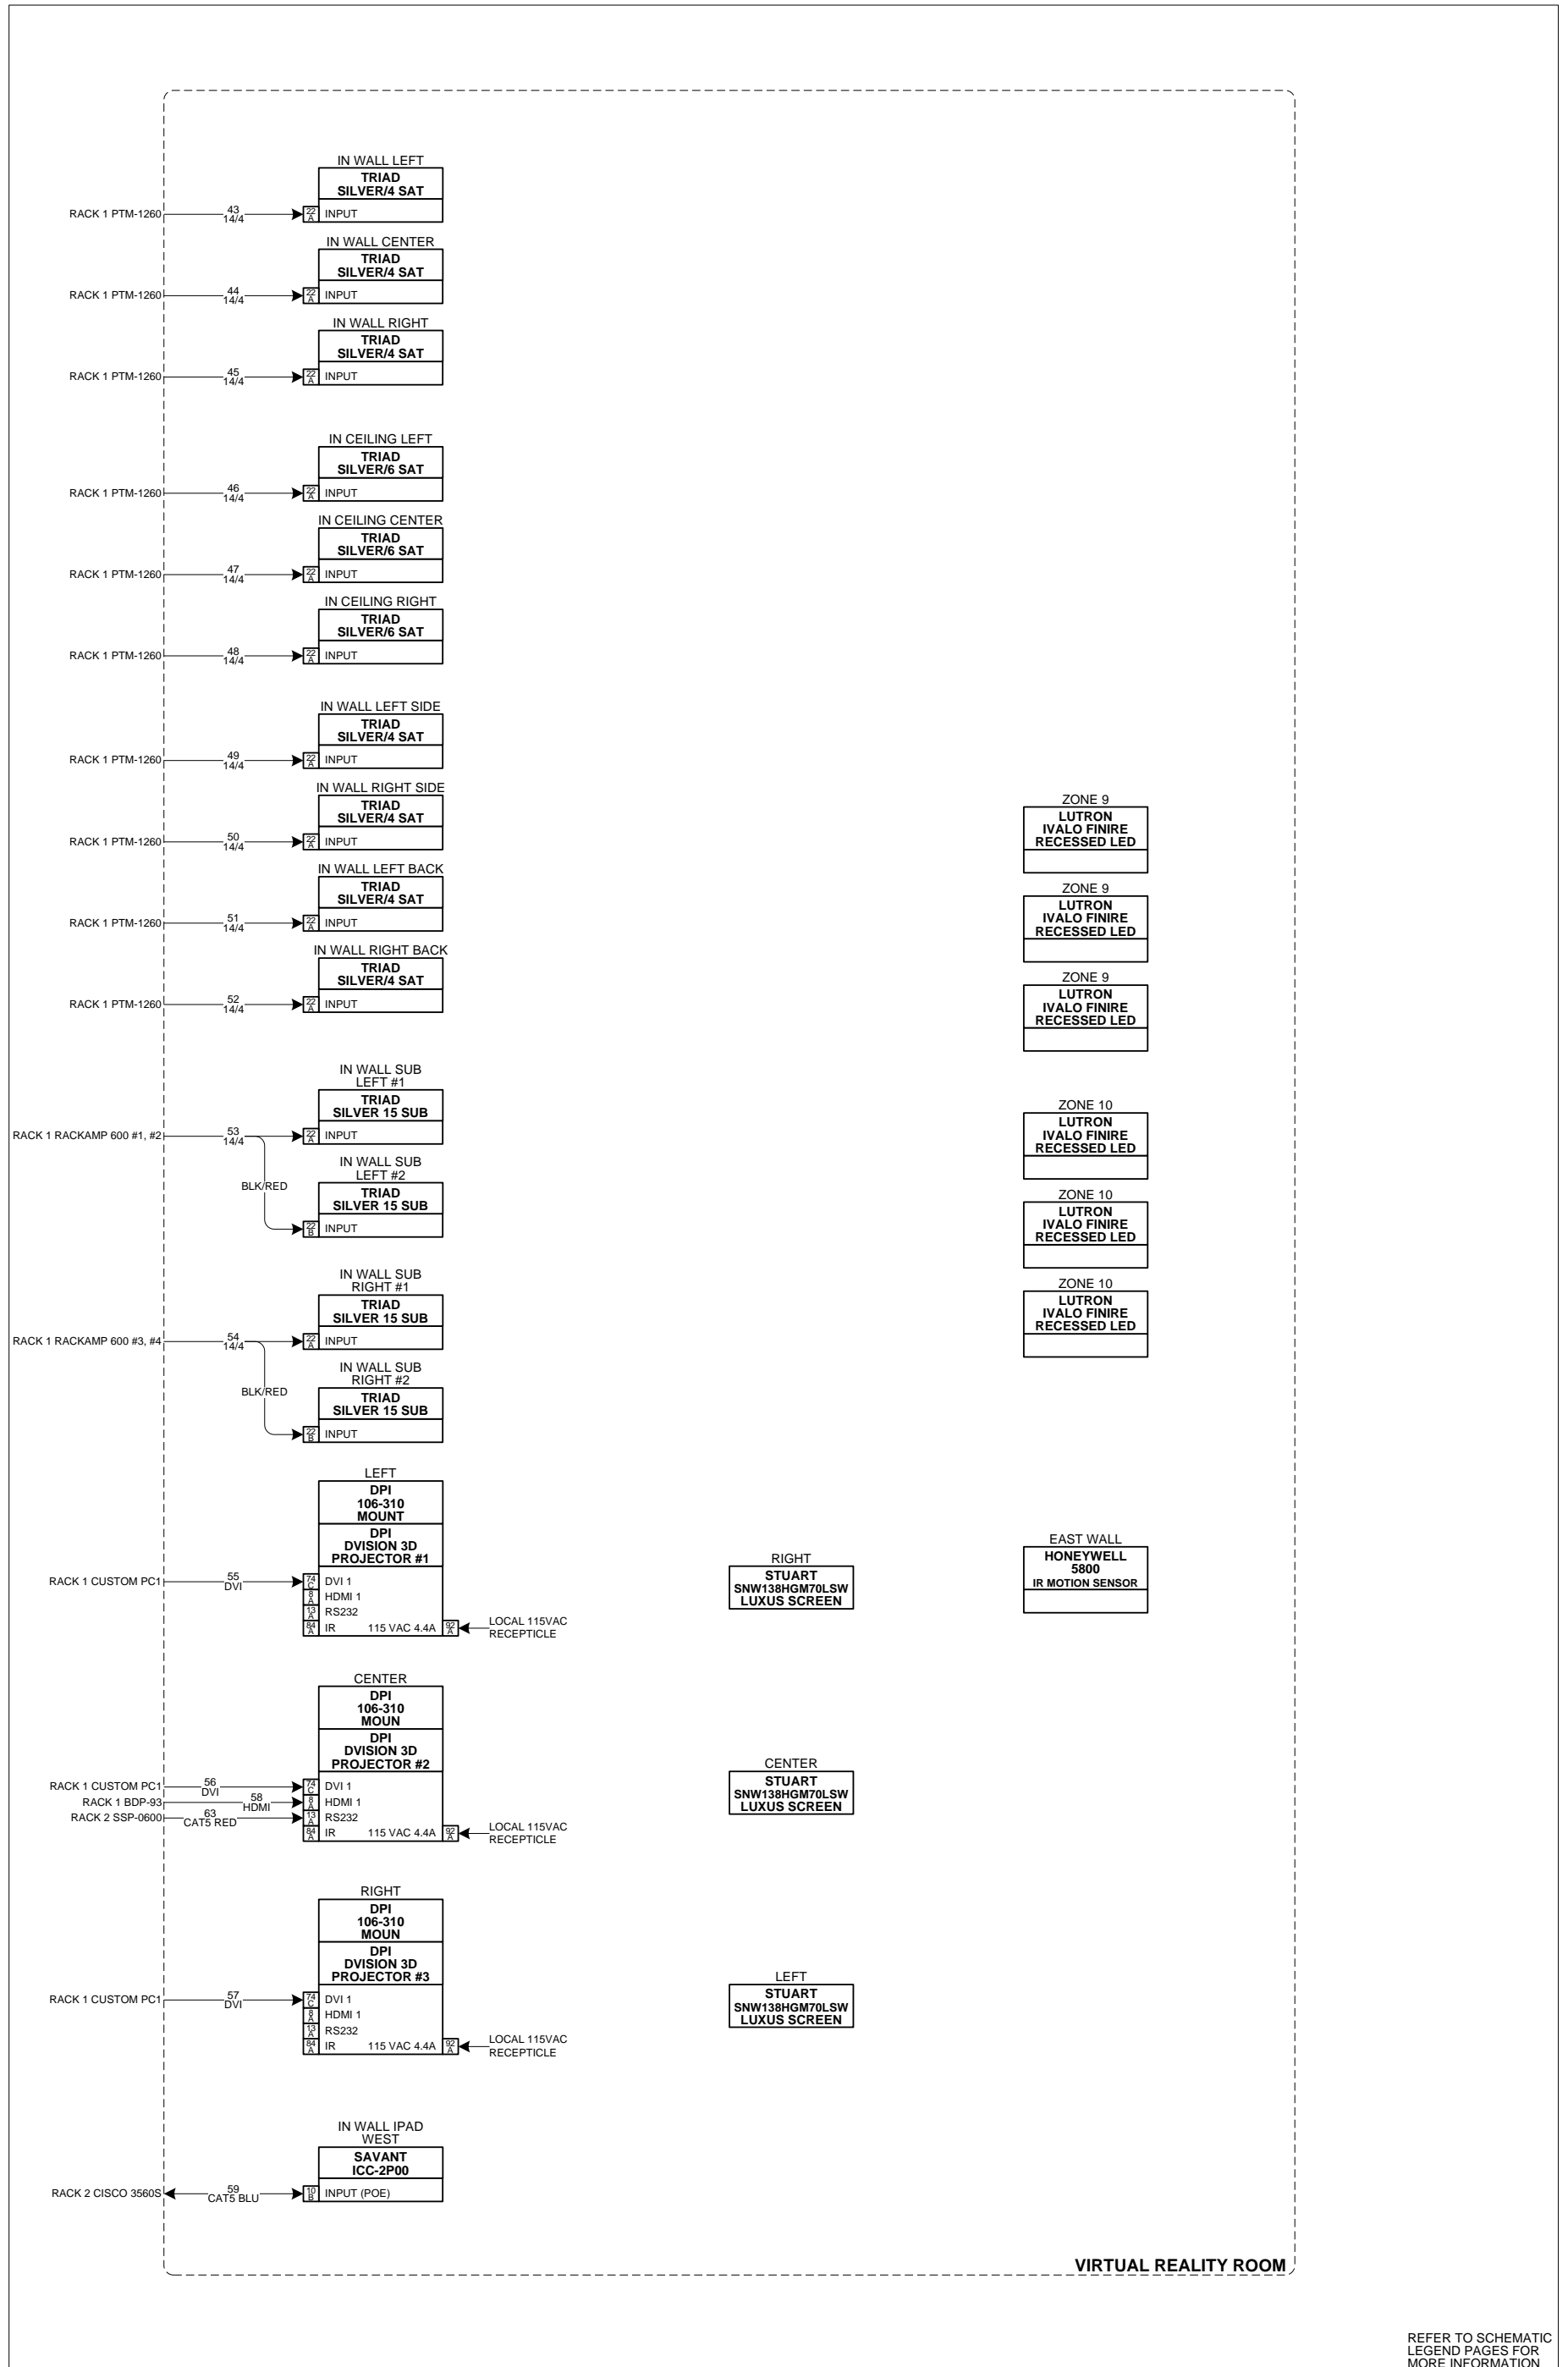

REFER TO SCHEMATIC
LEGEND PAGES FOR
MORE INFORMATION

TITLE	REV.	REVISION DESCRIPTION	DATE	BY	REVISED	SCALE	PAGE
CEDIA FUTURE TECHNOLOGY PAVILION					9/13/2012	NONE	19 OF 48
DESCRIPTION					DATE	NEXT WIRE NO.	DRAWN BY
VIRTUAL REALITY ROOM SCHEMATIC					6/9/2011	2700	DT