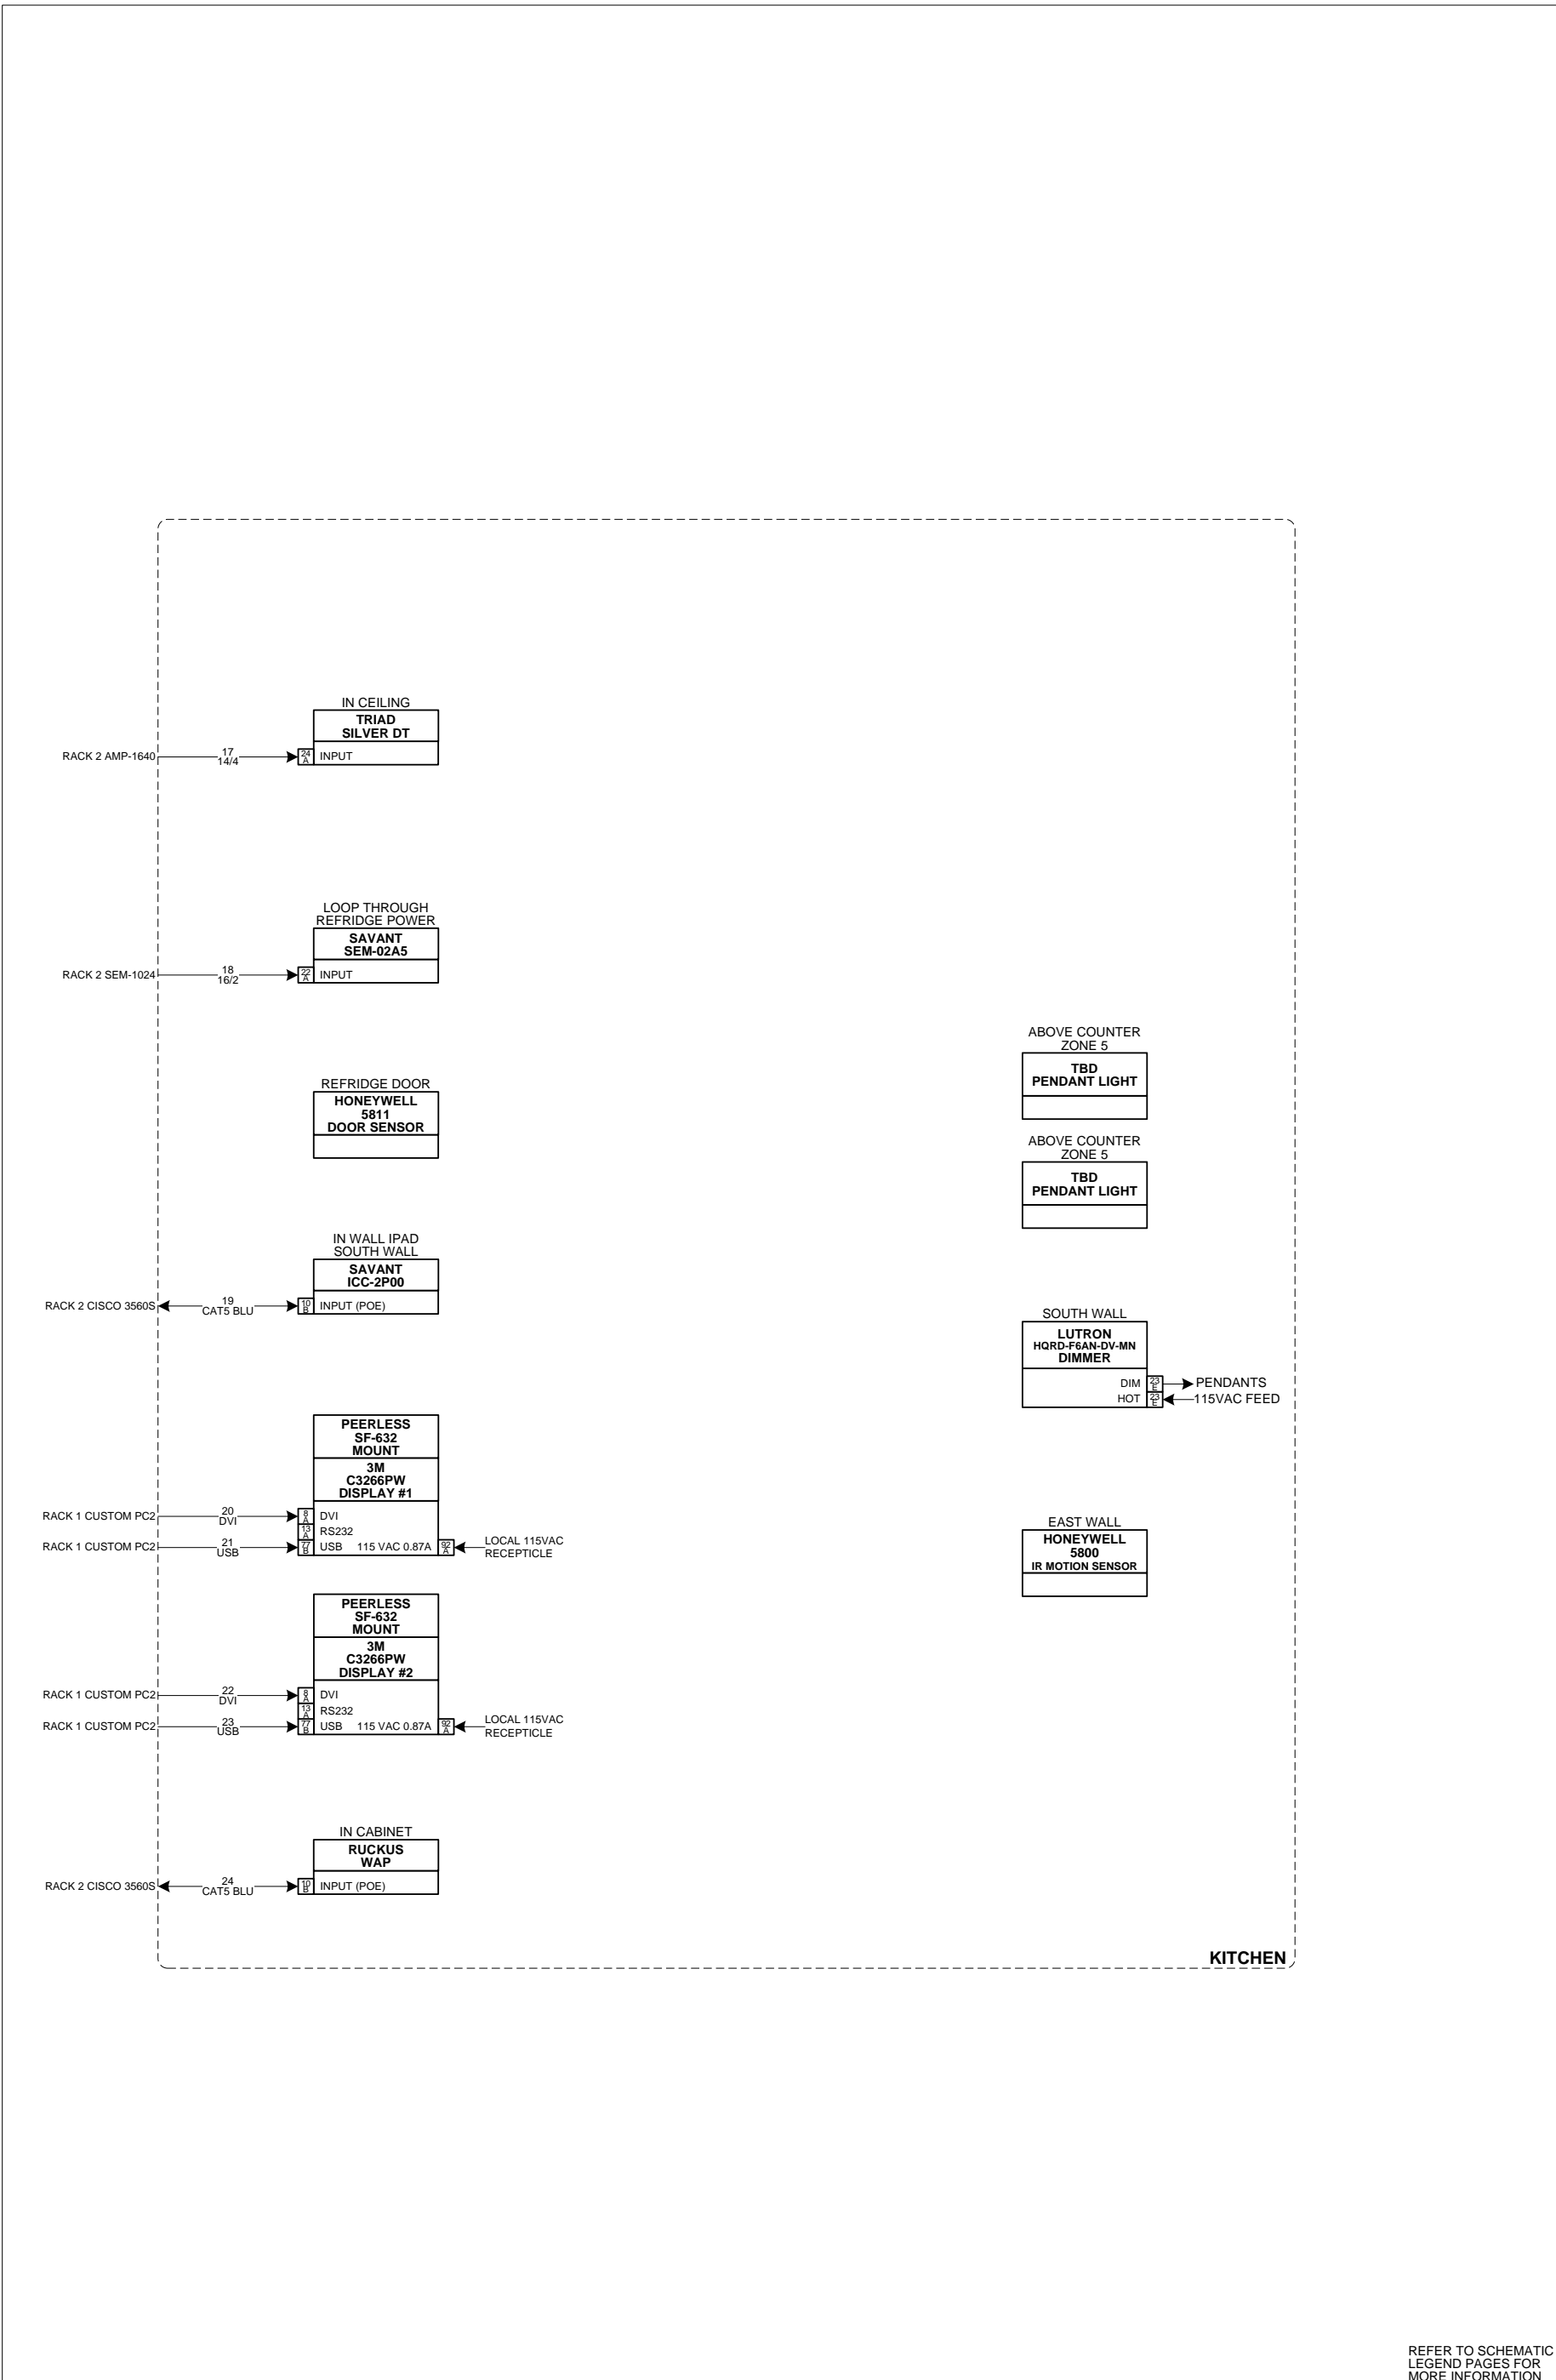

REFER TO SCHEMATIC
LEGEND PAGES FOR
MORE INFORMATION

TITLE	REV.	REVISION DESCRIPTION	DATE	BY	REVISED	SCALE	PAGE
CEDIA FUTURE TECHNOLOGY PAVILION					9/13/2012	NONE	14 OF 48
DESCRIPTION					DATE	NEXT WIRE NO.	DRAWN BY
KITCHEN SCHEMATIC					6/9/2011	2200	DT