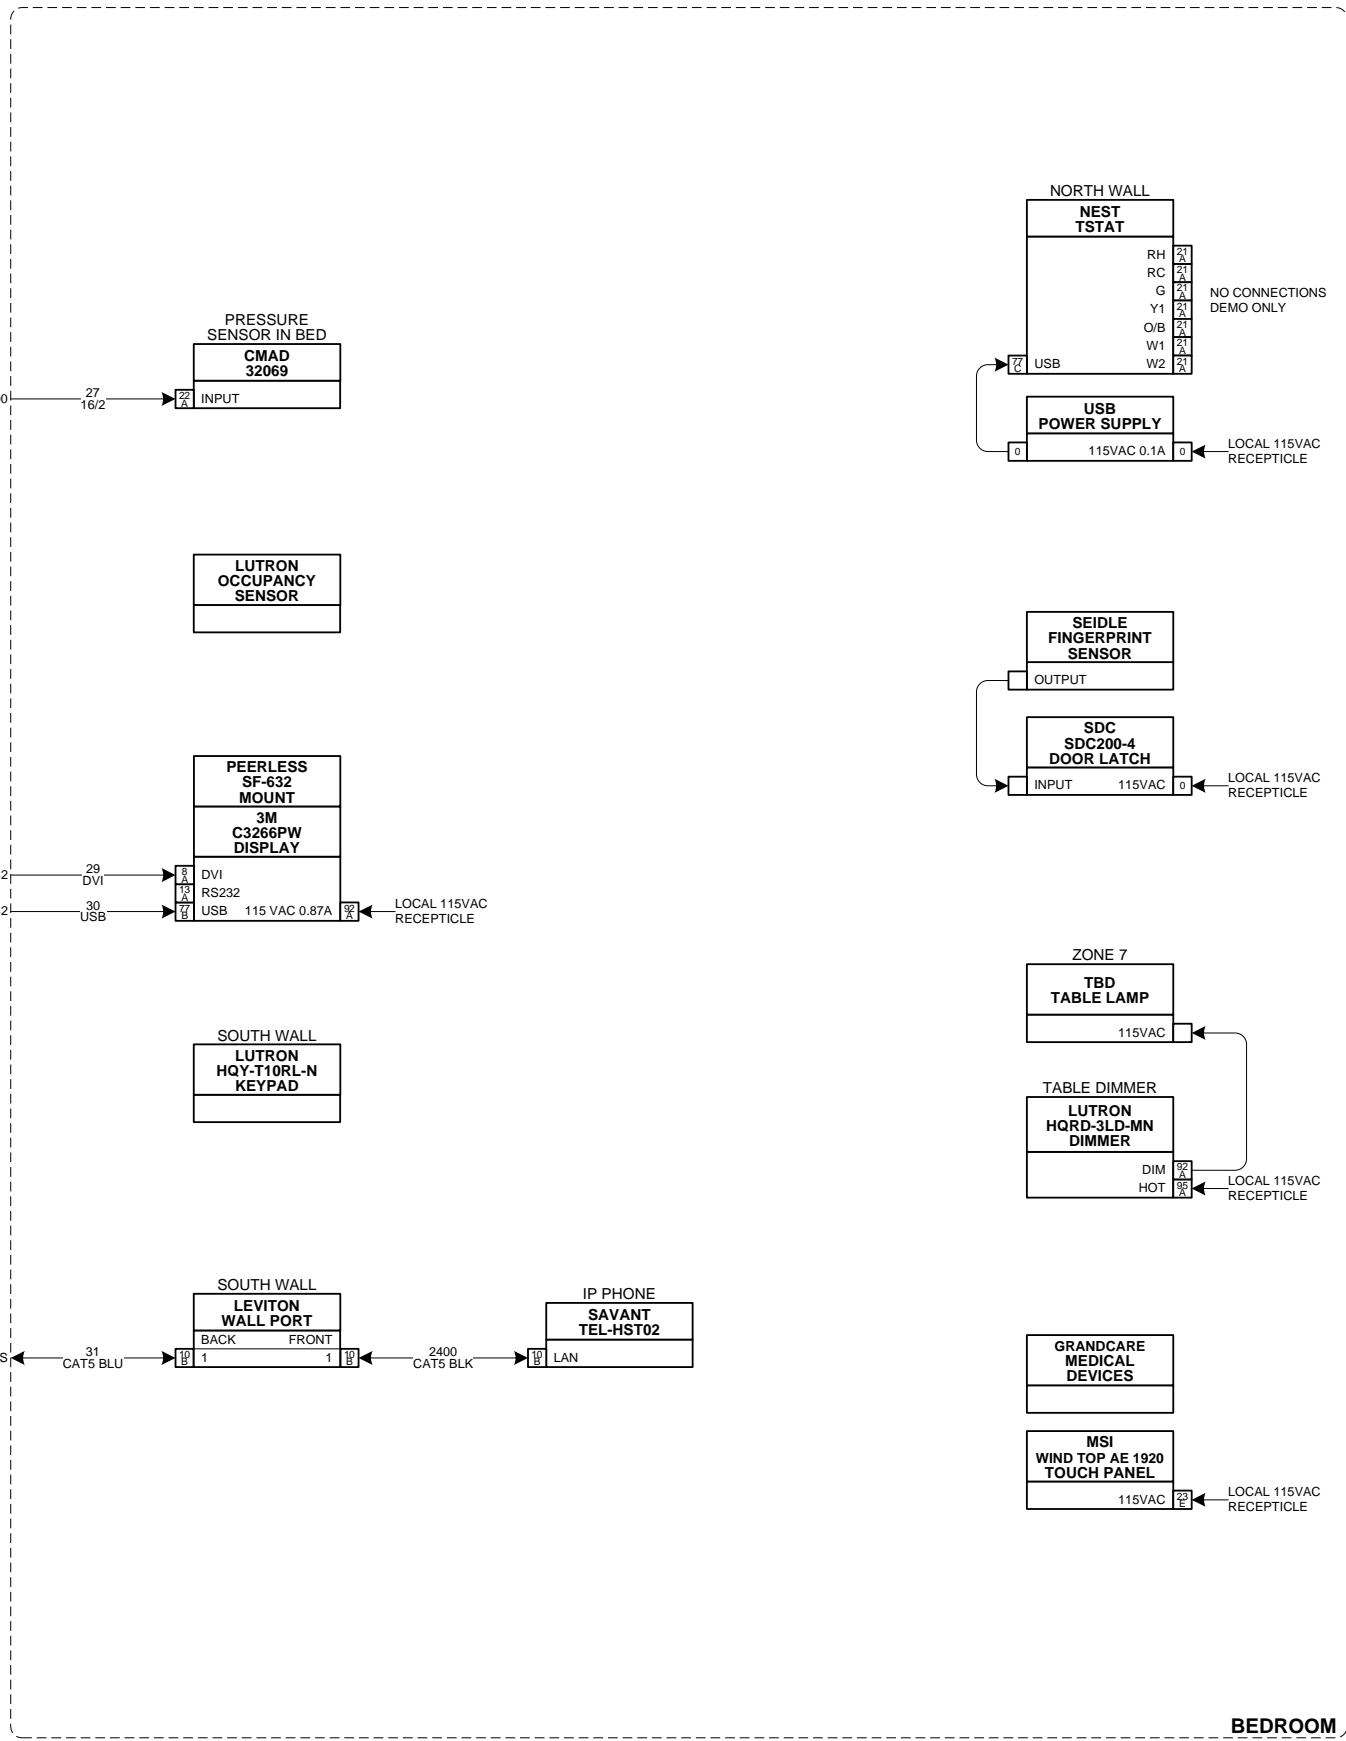

REFER TO SCHEMATIC
LEGEND PAGES FOR
MORE INFORMATION

TITLE	REV.	REVISION DESCRIPTION	DATE	BY	REVISED	SCALE	PAGE
CEDIA FUTURE TECHNOLOGY PAVILION					9/13/2012	NONE	16 OF 48
DESCRIPTION					DATE	NEXT WIRE NO.	DRAWN BY
BEDROOM SCHEMATIC					6/9/2011	2401	DT