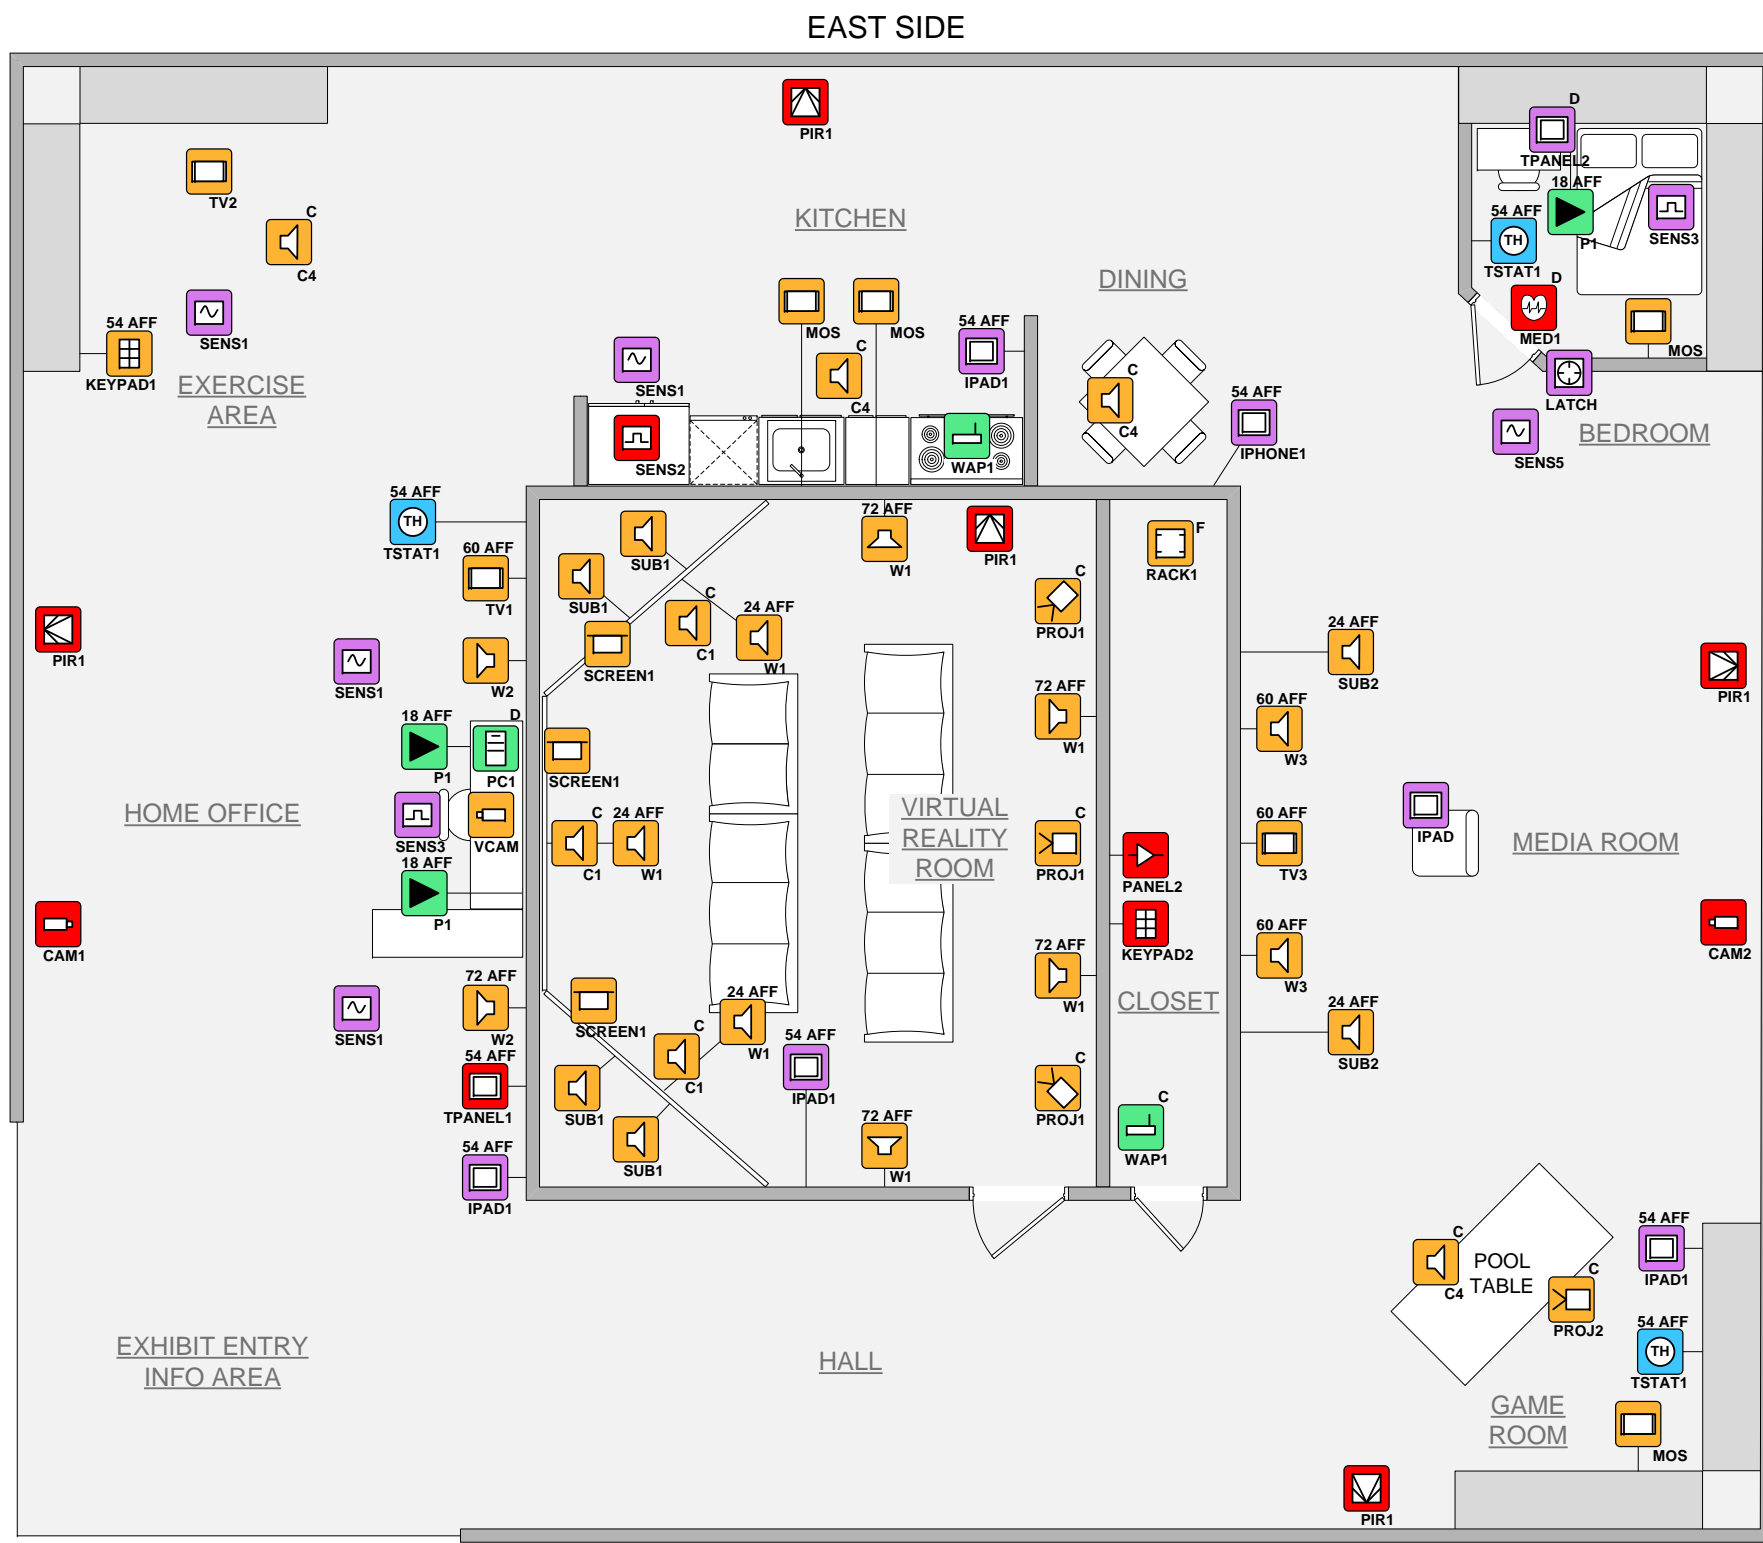

FLOOR PLAN SYMBOL LEGEND											
COMMUNICATIONS		AUDIO/VIDEO		ELECTRICAL		CONTROL		ENVIRONMENTAL (HVAC)		SECURITY/HEALTH	
TYPE	SYMBOL	TYPE	SYMBOL	TYPE	SYMBOL	TYPE	SYMBOL	TYPE	SYMBOL	TYPE	SYMBOL
DATA PORT	[Symbol]	LOUD-SPEAKER	[Symbol]	DIMMER/SWITCH	[Symbol]	RF SENSOR SYSTEM	[Symbol]	THERMO-STAT/HUMIDI-STAT	[Symbol]	HOME HEALTH DEVICE	[Symbol]
MISC. PORT	[Symbol]	VIDEO DISPLAY	[Symbol]	LIGHTING LOAD	[Symbol]	TOUCH-PANEL	[Symbol]			VIDEO CAMERA	[Symbol]
SERVICE DEMARC.	[Symbol]	VIDEO PROJ.	[Symbol]	WIRED PROC.	[Symbol]	CONTROLLED DEVICE	[Symbol]			TOUCH-PANEL	[Symbol]
WIRELESS PROC.	[Symbol]	PROJ. SCREEN	[Symbol]	ROOM SENSOR	[Symbol]	WIRELESS PROC.	[Symbol]			WIRED PROC.	[Symbol]
PC/ SERVER	[Symbol]	HEAD-END	[Symbol]	SHADE	[Symbol]	VARIABLE STATE SENSOR	[Symbol]			MOTION SENSOR	[Symbol]
		VIDEO CAMERA	[Symbol]	KEYPAD	[Symbol]	TWO STATE SENSOR	[Symbol]