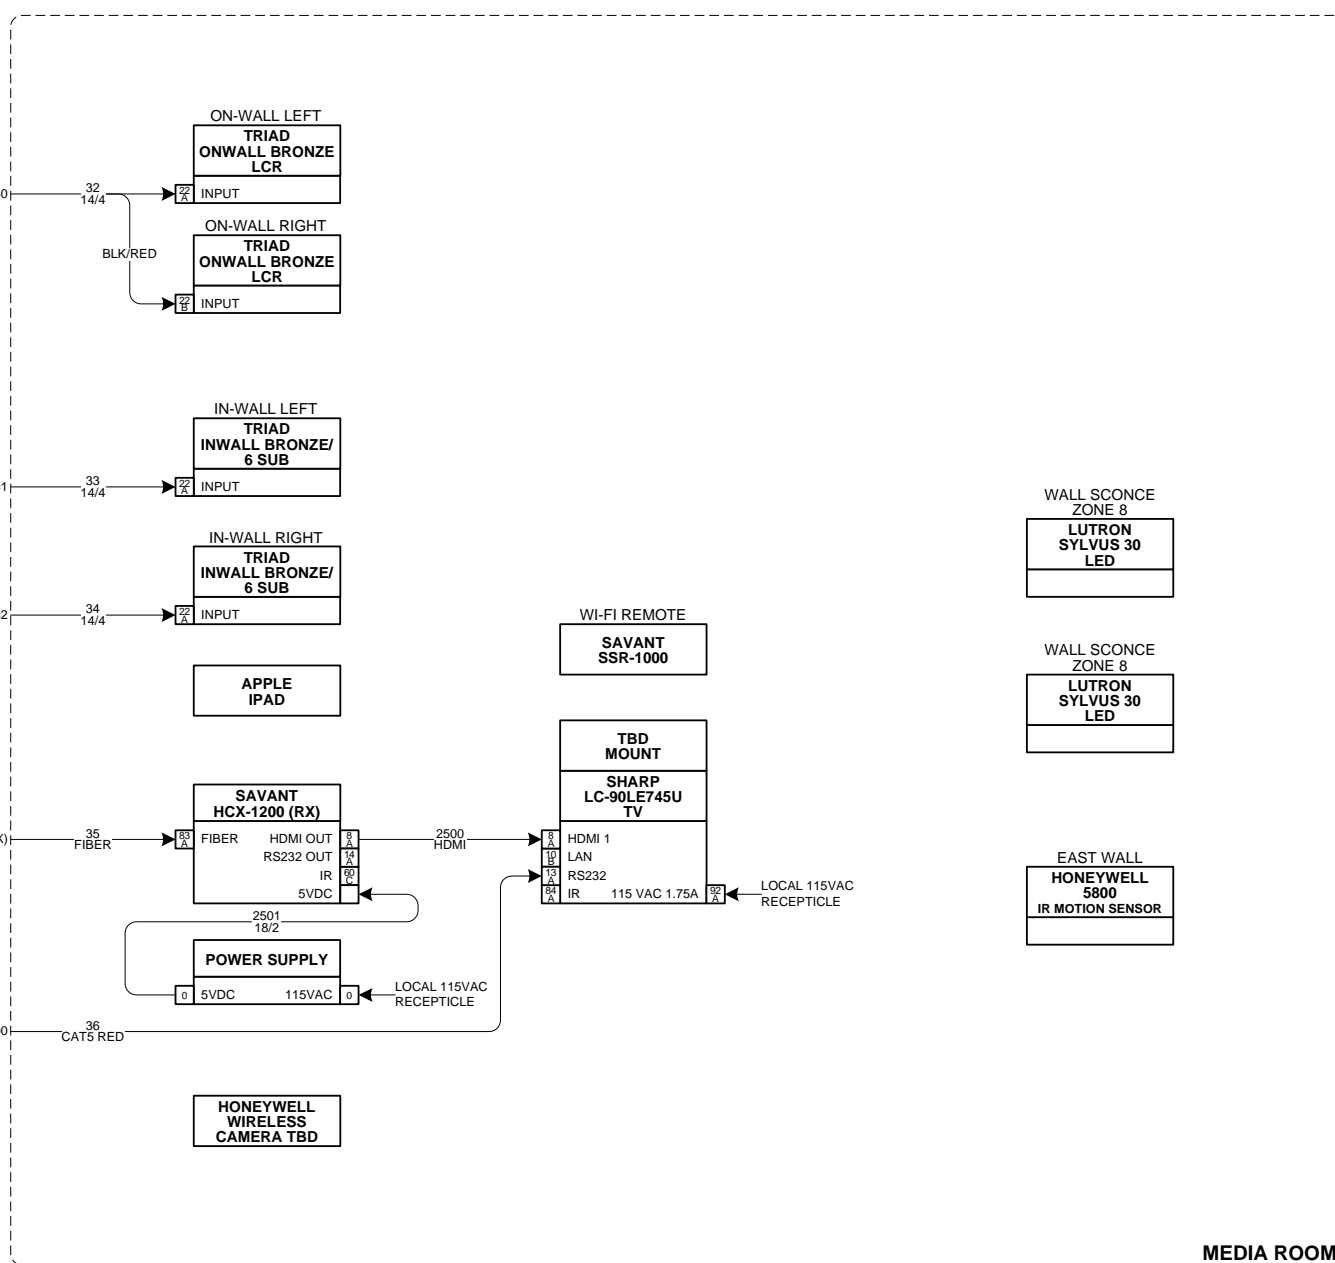

MEDIA ROOM

REFER TO SCHEMATIC
LEGEND PAGES FOR
MORE INFORMATION

TITLE	REV.	REVISION DESCRIPTION	DATE	BY	REVISED	SCALE	PAGE
CEDIA FUTURE TECHNOLOGY PAVILION					9/13/2012	NONE	17 OF 48
DESCRIPTION					DATE	NEXT WIRE NO.	DRAWN BY
MEDIA ROOM SCHEMATIC					6/9/2011	2502	DT