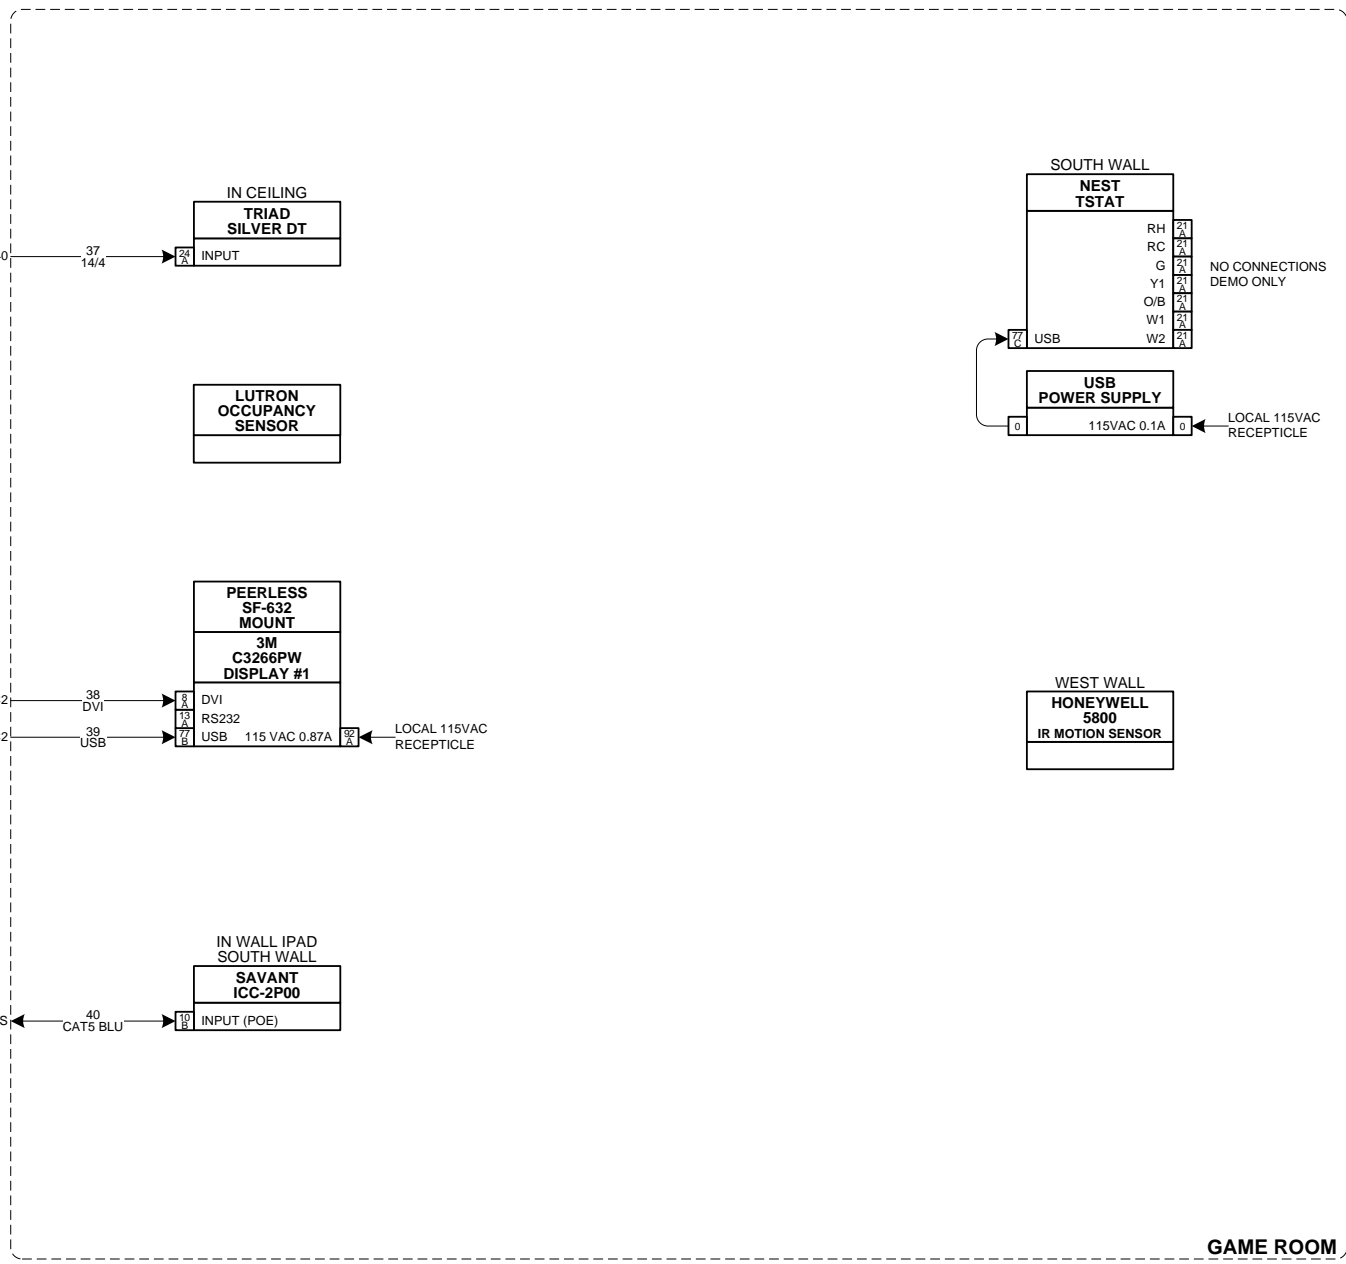

GAME ROOM

REFER TO SCHEMATIC
LEGEND PAGES FOR
MORE INFORMATION

TITLE	REV.	REVISION DESCRIPTION	DATE	BY	REVISED	SCALE	PAGE
CEDIA FUTURE TECHNOLOGY PAVILION					9/13/2012	NONE	18 OF 48
DESCRIPTION					DATE	NEXT WIRE NO.	DRAWN BY
GAME ROOM SCHEMATIC					6/9/2011	2600	DT