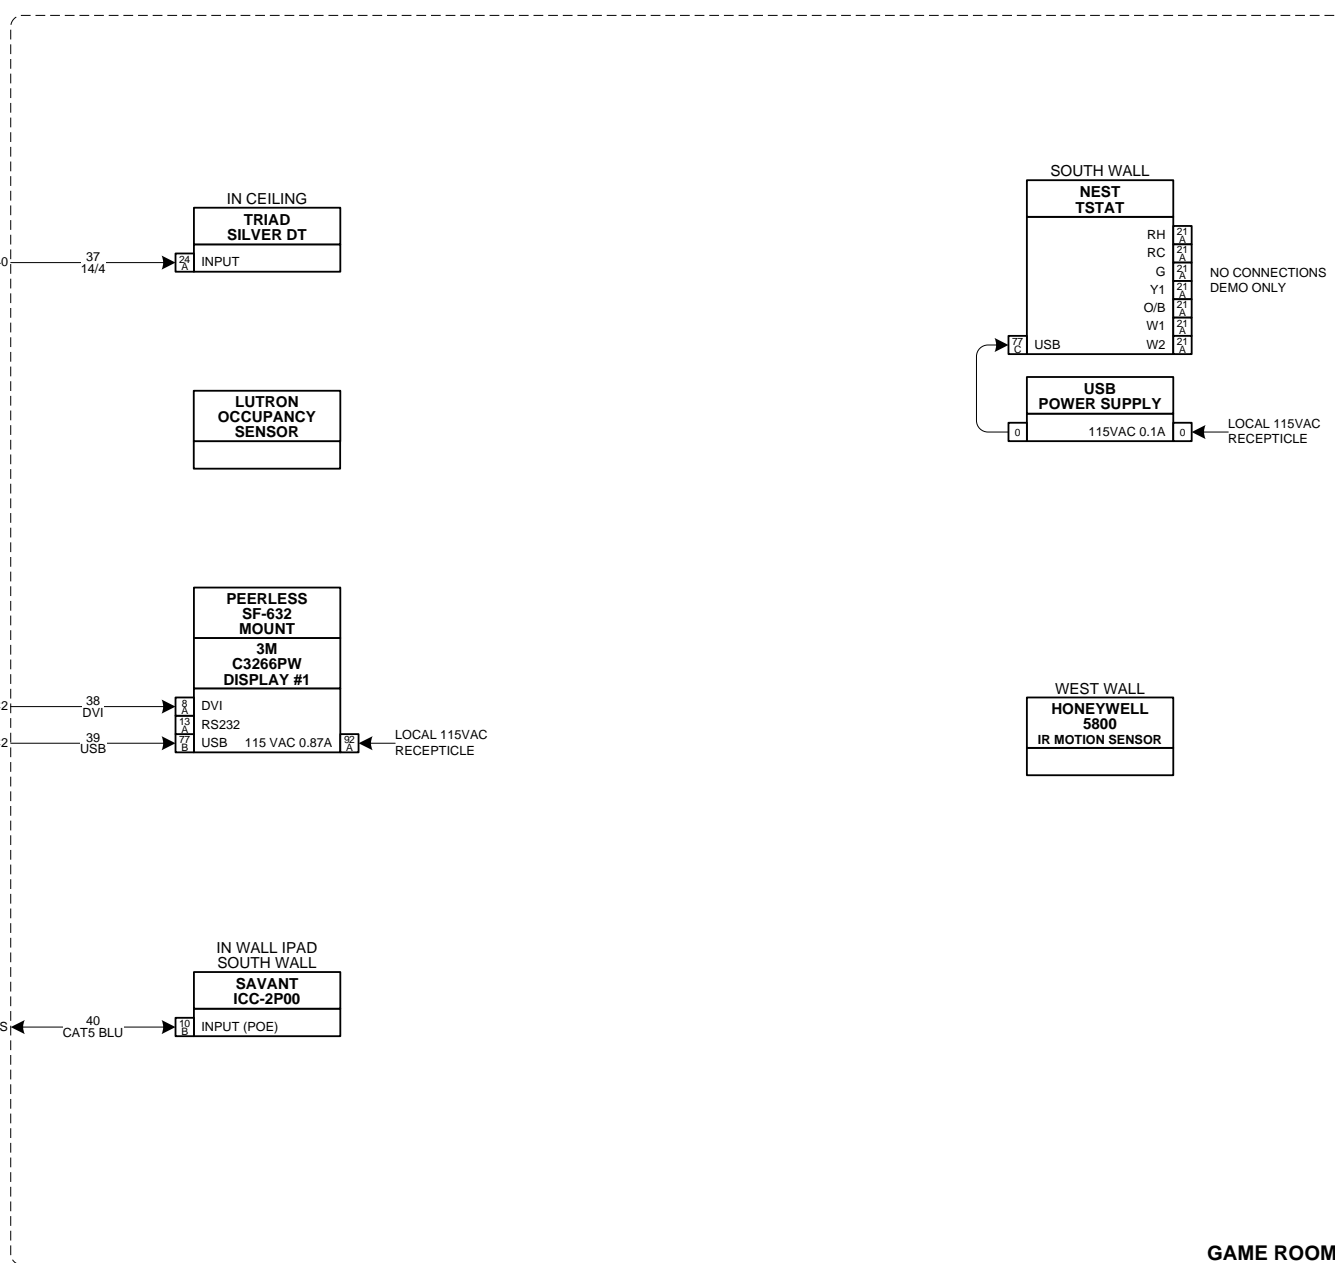

REFER TO SCHEMATIC
LEGEND PAGES FOR
MORE INFORMATION

TITLE	REV.	REVISION DESCRIPTION	DATE	BY	REVISED	SCALE	PAGE
CEDIA FUTURE TECHNOLOGY PAVILION					9/13/2012	NONE	18 OF 48
DESCRIPTION					DATE	NEXT WIRE NO.	DRAWN BY
GAME ROOM SCHEMATIC					6/9/2011	2600	DT