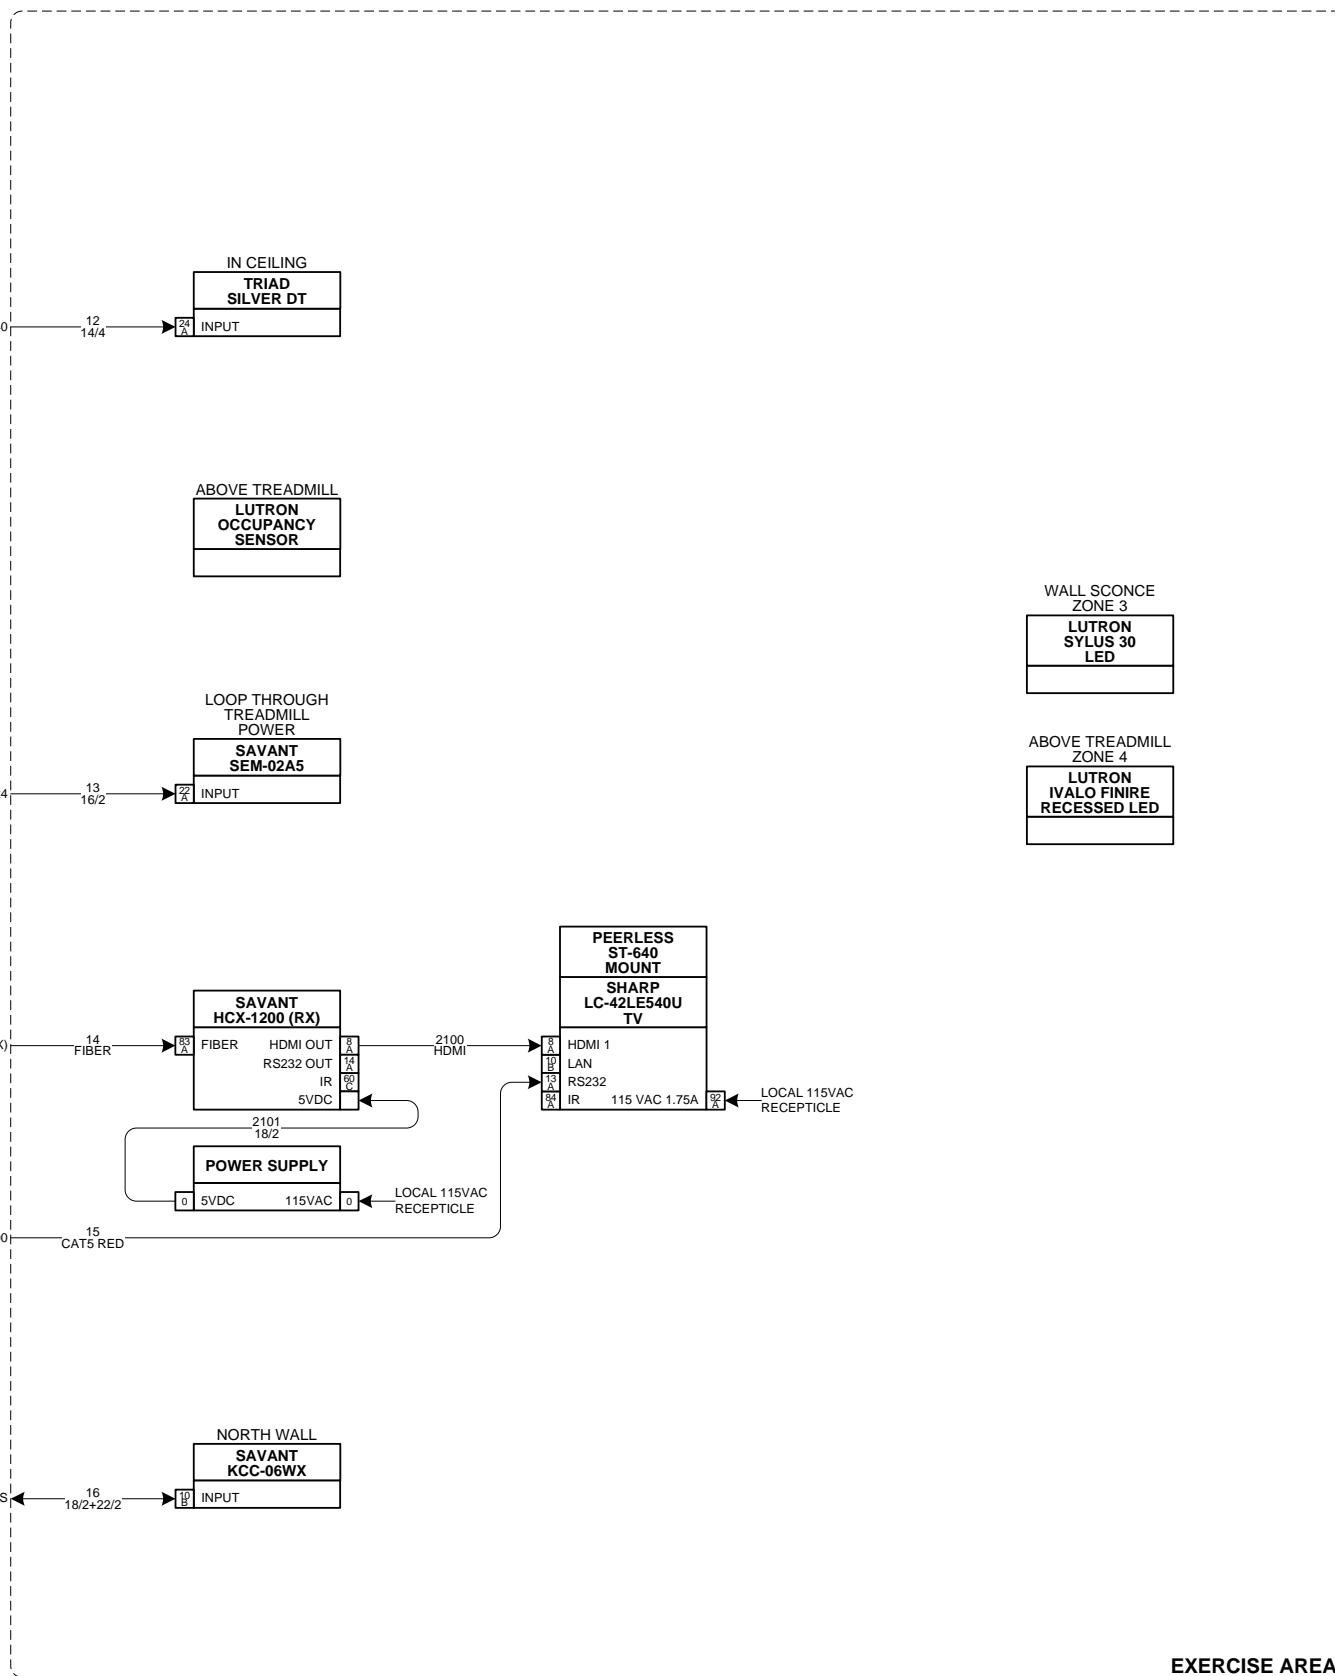

REFER TO SCHEMATIC
LEGEND PAGES FOR
MORE INFORMATION

TITLE	REV.	REVISION DESCRIPTION	DATE	BY	REVISED	SCALE	PAGE
CEDIA FUTURE TECHNOLOGY PAVILION					9/13/2012	NONE	13 OF 48
DESCRIPTION					DATE	NEXT WIRE NO.	DRAWN BY
EXERCISE AREA SCHEMATIC					6/9/2011	2102	DT