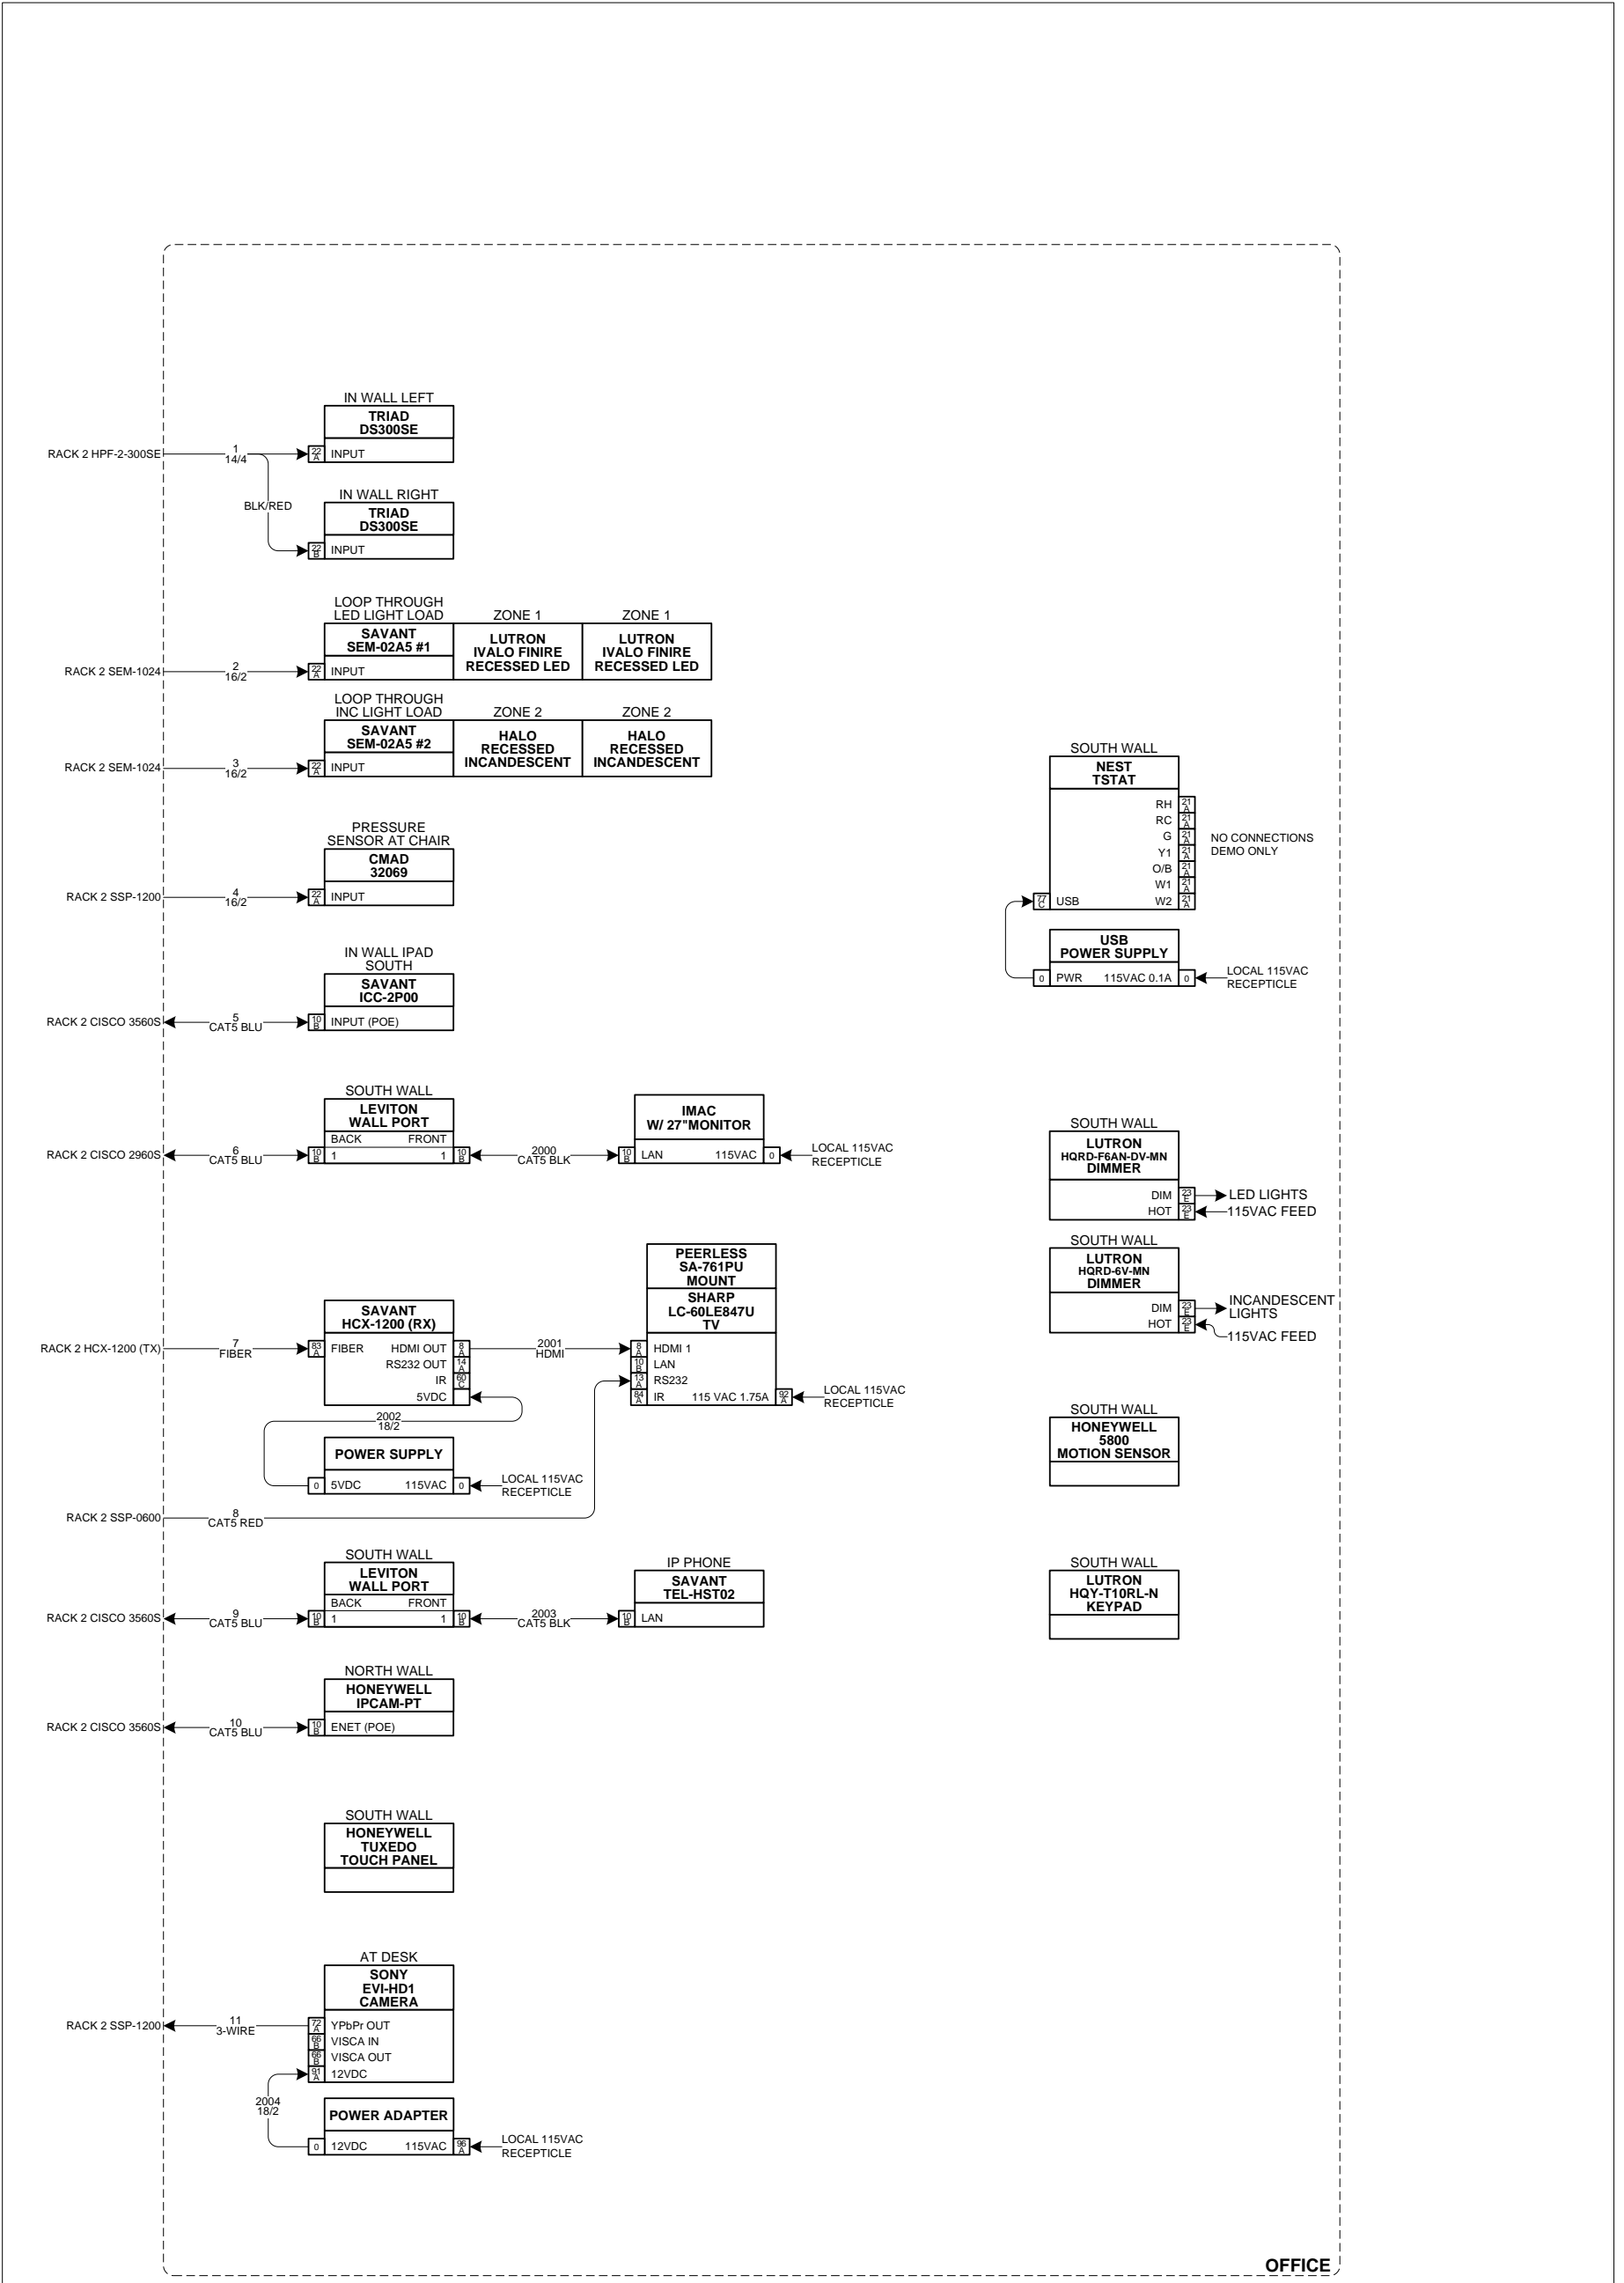

REFER TO SCHEMATIC
LEGEND PAGES FOR
MORE INFORMATION

TITLE	REV.	REVISION DESCRIPTION	DATE	BY	REVISED	SCALE	PAGE
CEDIA FUTURE TECHNOLOGY PAVILION					9/13/2012	NONE	12 OF 48
DESCRIPTION					DATE	NEXT WIRE NO.	DRAWN BY
OFFICE SCHEMATIC					6/9/2011	2005	DT