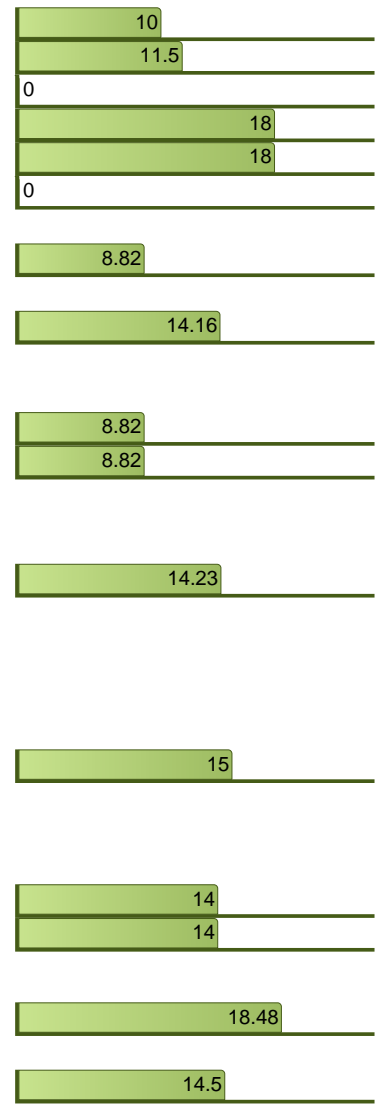

37 U

DEVICE DEPTH
IN INCHES

**OVERALL RACK DIMENSIONS
19.125" W X 26" D X 72.375"H**

TITLE	REV.	REVISION DESCRIPTION	DATE	BY	REVISED	SCALE	PAGE
CEDIA FUTURE TECHNOLOGY PAVILION					9/13/2012	NONE	22 OF 48
DESCRIPTION					DATE	NEXT WIRE NO.	DRAWN BY
AV RACKS LAYOUT					6/9/2011		DT