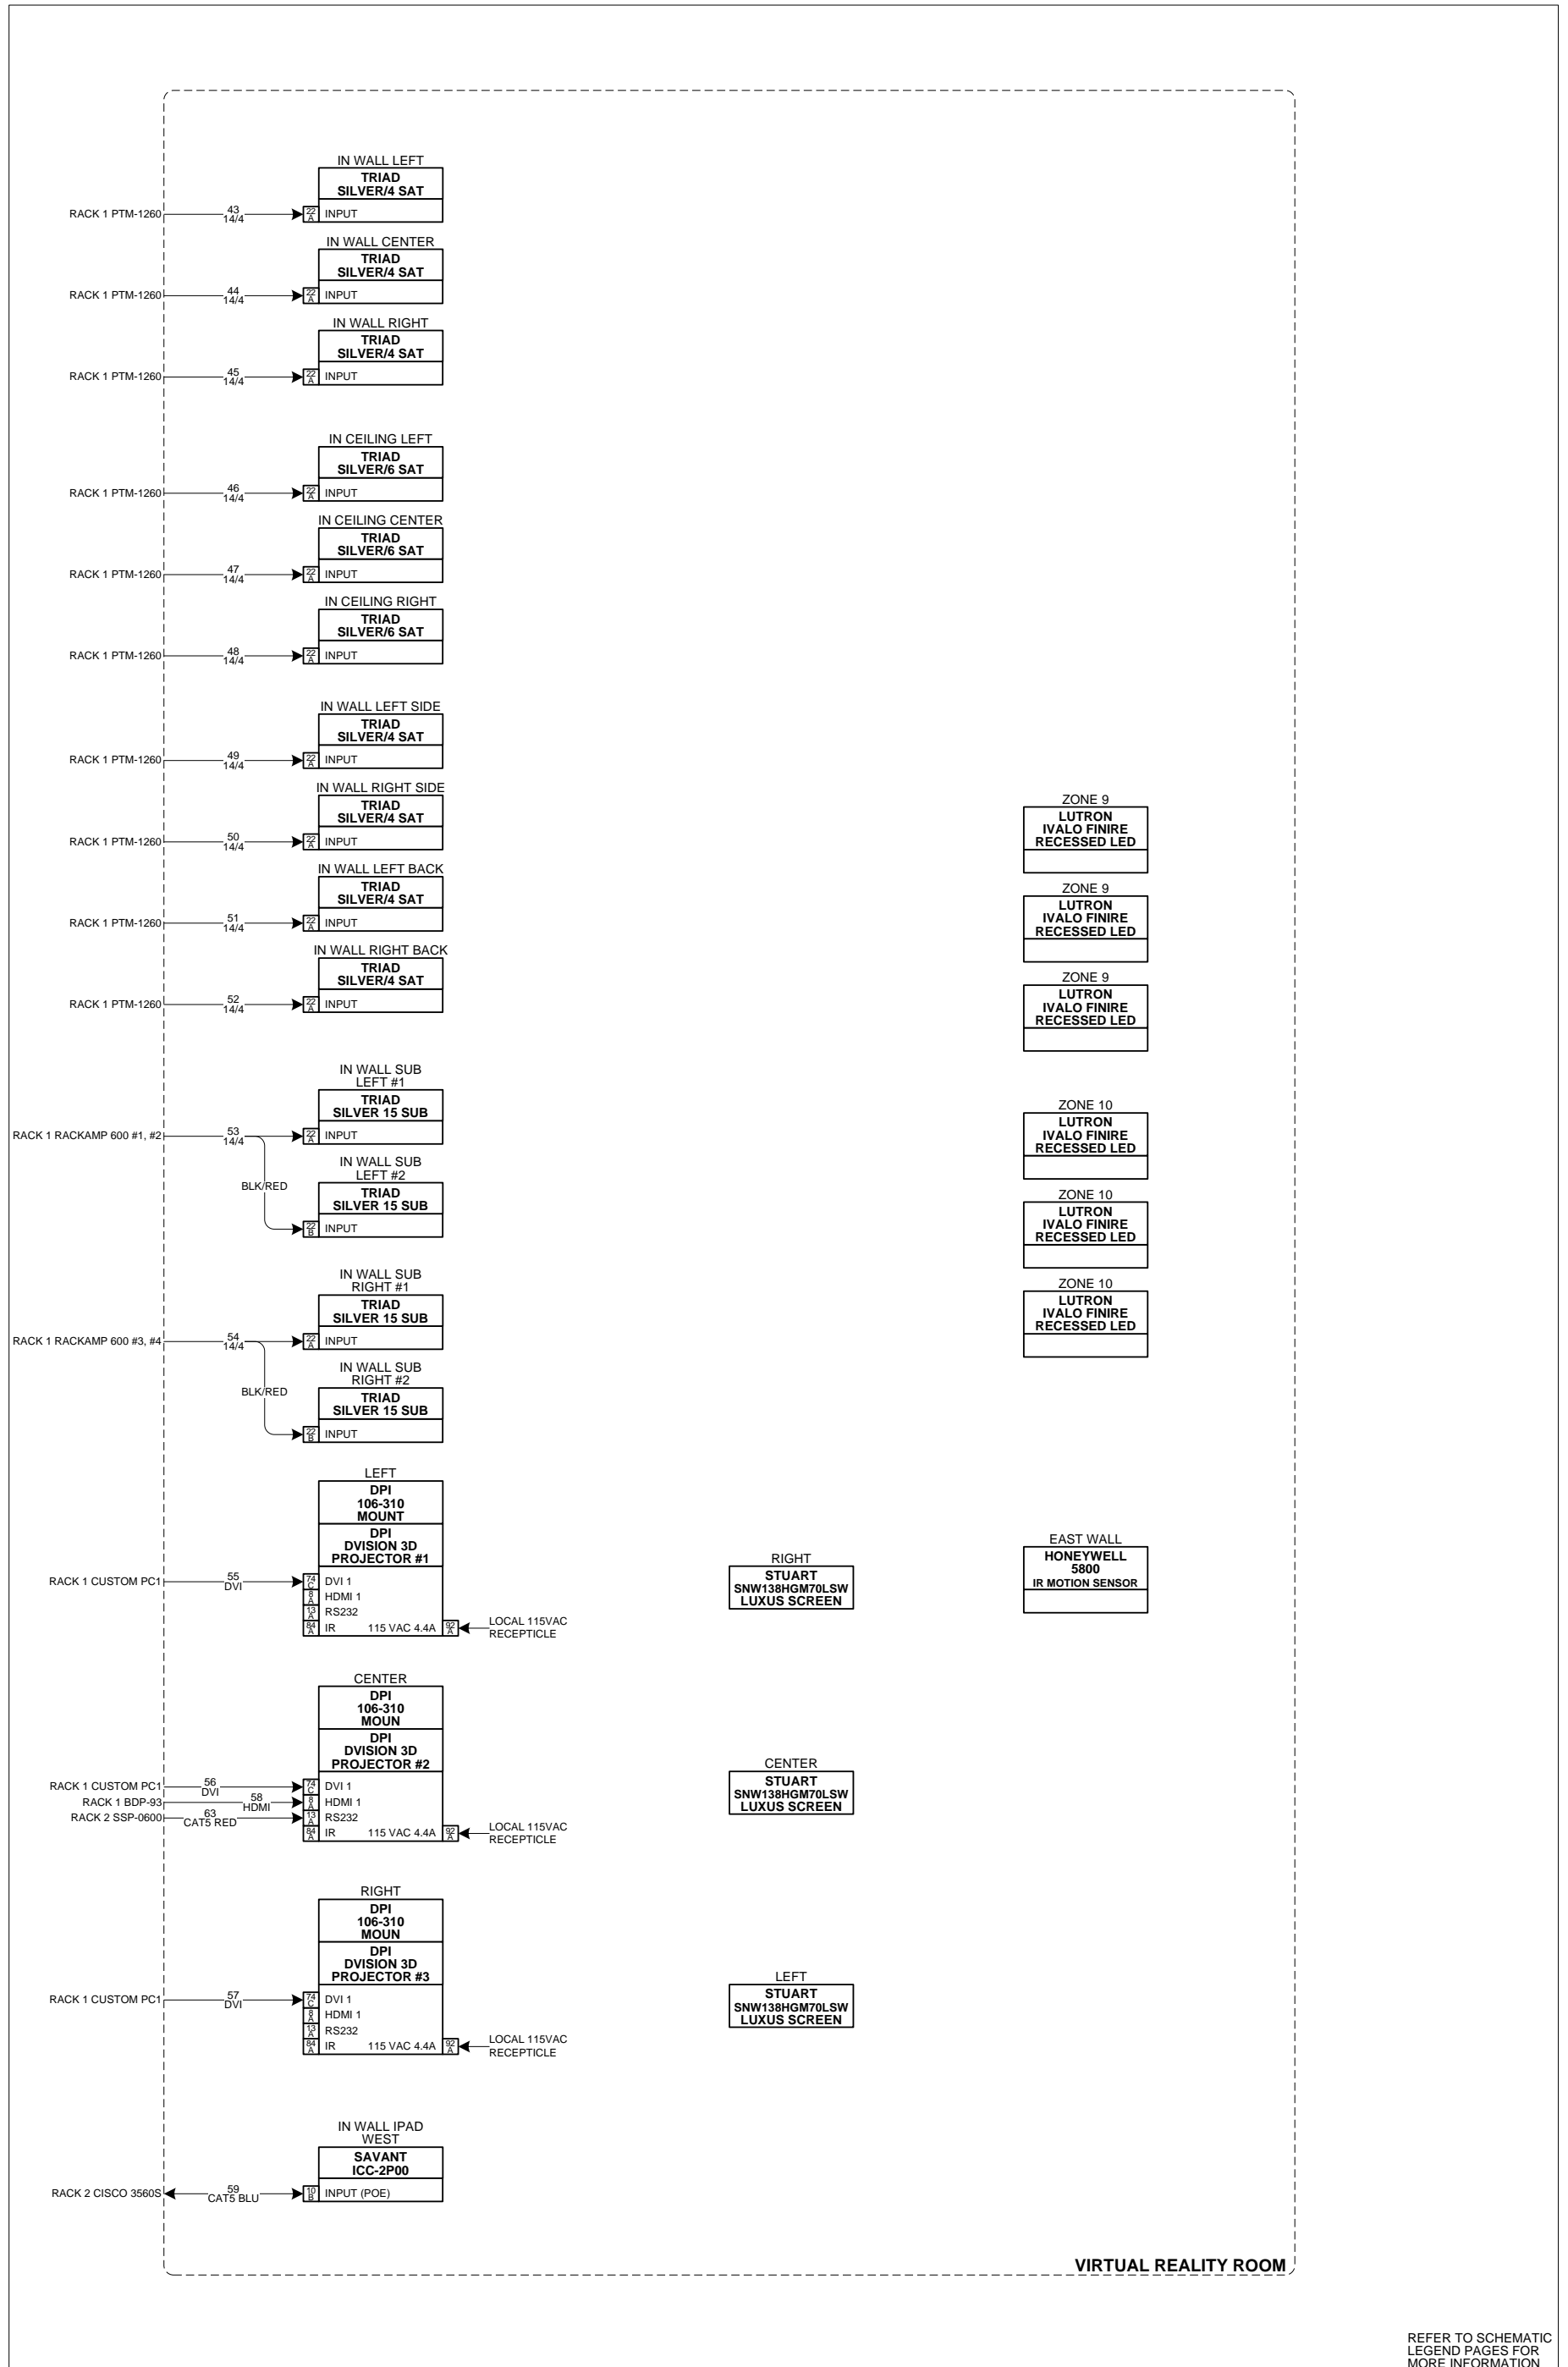

SymbolLogic

Design and Engineering Solutions for Integrators

GAME ROOM

REFER TO SCHEMATIC
LEGEND PAGES FOR
MORE INFORMATION

TITLE	REV.	REVISION DESCRIPTION	DATE	BY	REVISED	SCALE	PAGE
CEDIA FUTURE TECHNOLOGY PAVILION					9/13/2012	NONE	18 OF 48
DESCRIPTION					DATE	NEXT WIRE NO.	DRAWN BY
GAME ROOM SCHEMATIC					6/9/2011	2600	DT