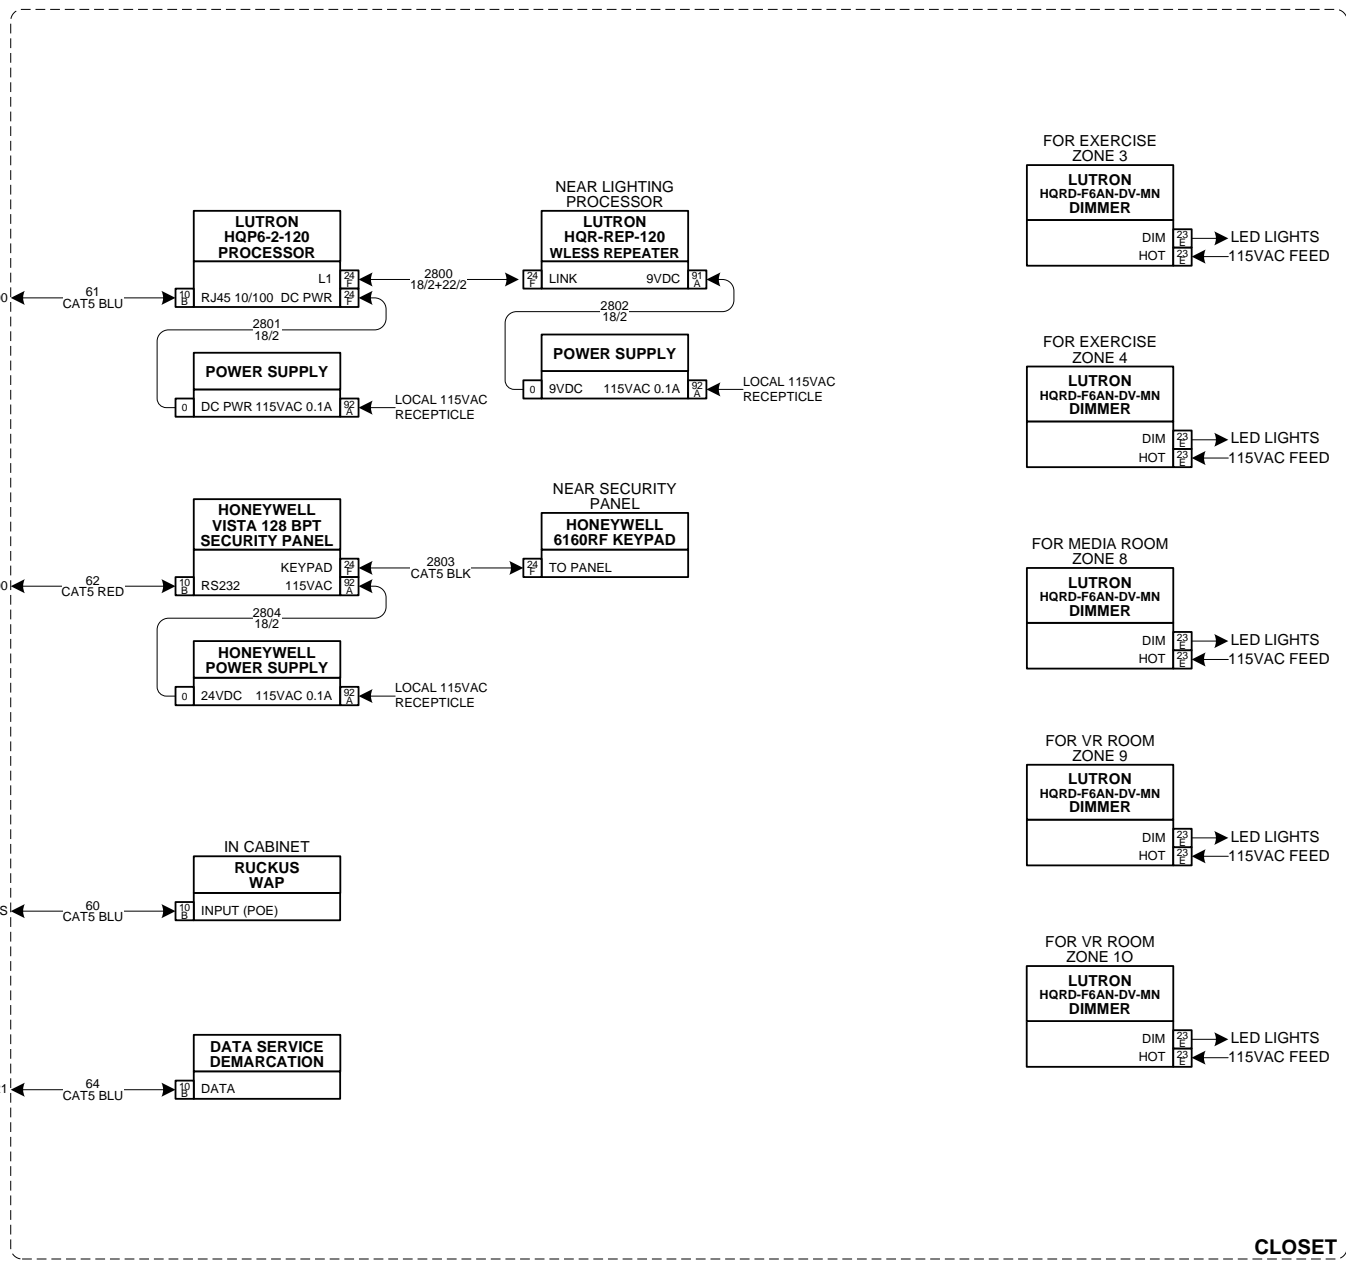

CLOSET

REFER TO SCHEMATIC
LEGEND PAGES FOR
MORE INFORMATION

TITLE	REV.	REVISION DESCRIPTION	DATE	BY	REVISED	SCALE	PAGE
CEDIA FUTURE TECHNOLOGY PAVILION					9/13/2012	NONE	20 OF 48
DESCRIPTION					DATE	NEXT WIRE NO.	DRAWN BY
CLOSET SCHEMATIC					6/9/2011	2805	DT