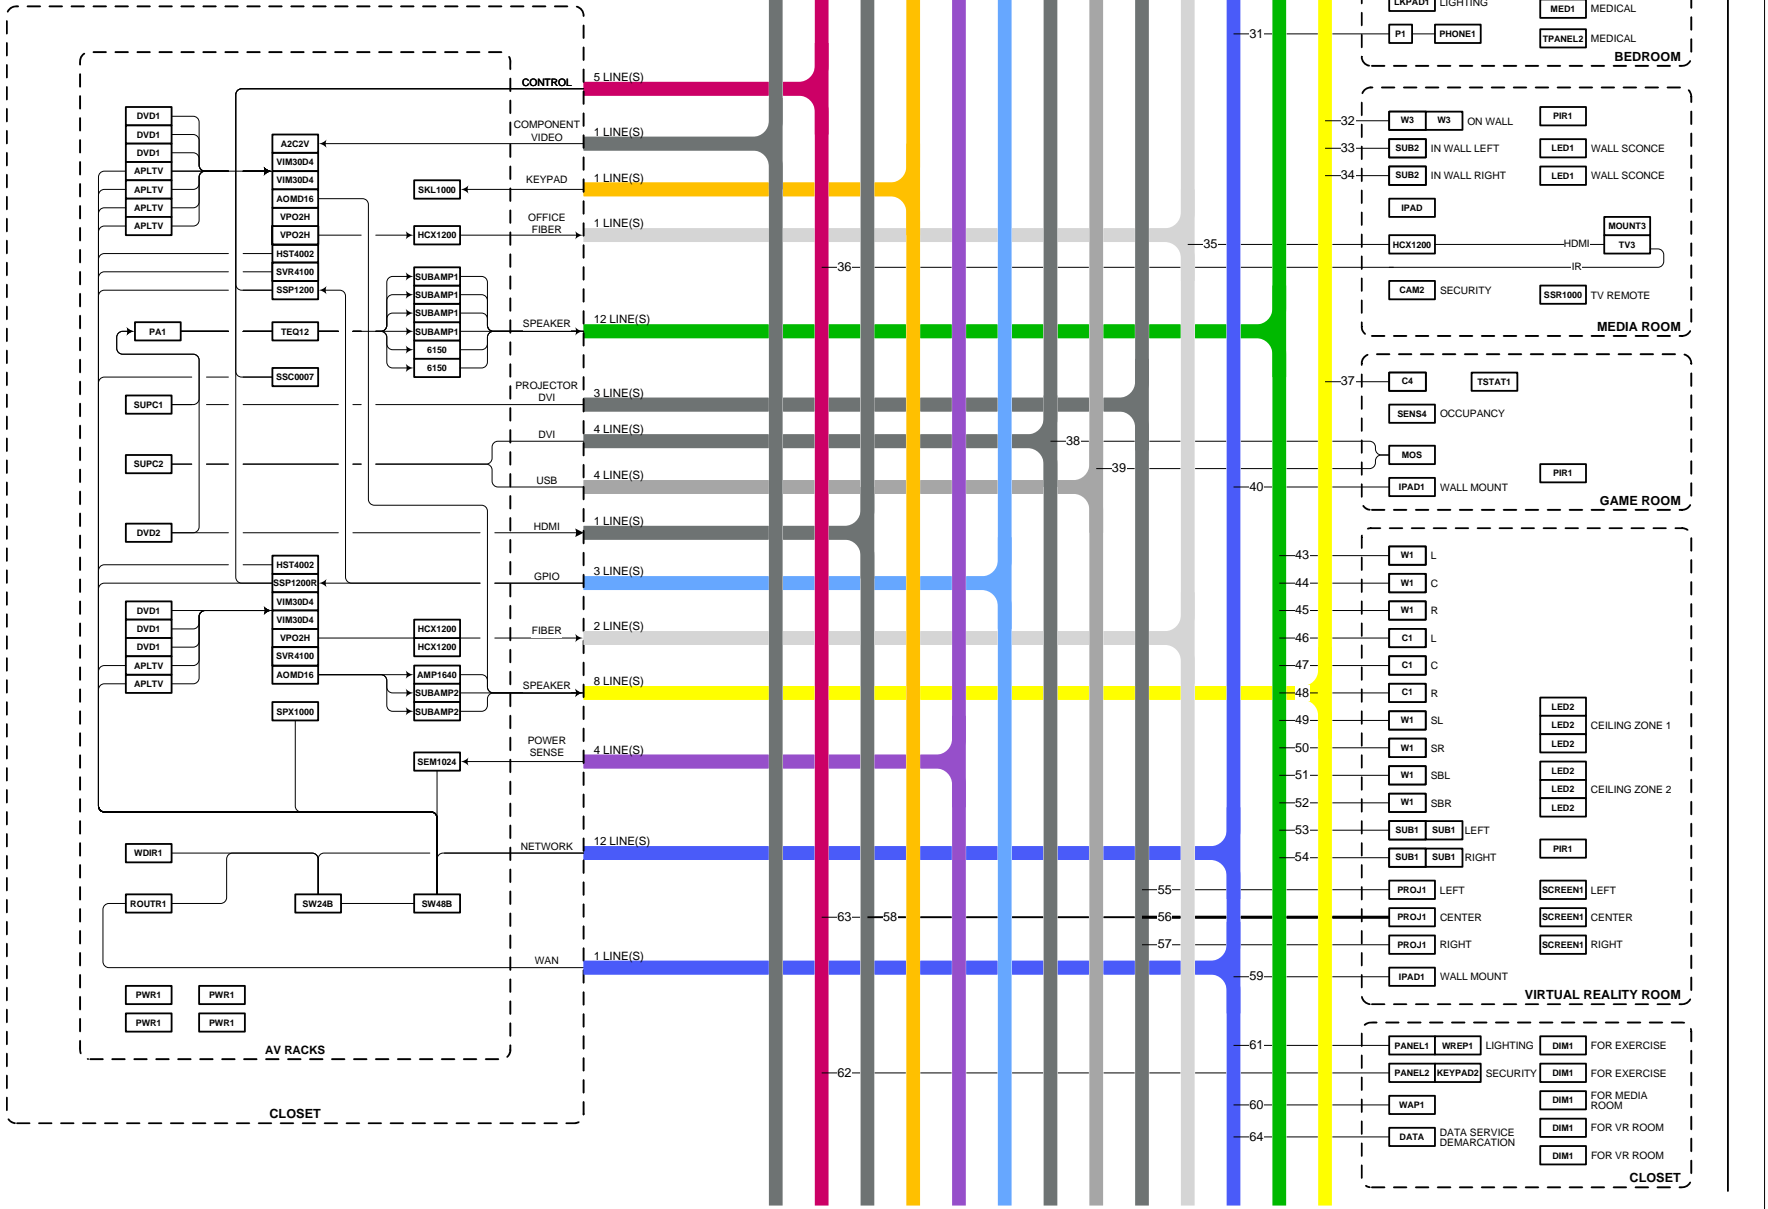

Block Diagram Device Legend			
LABEL	Item	Item Description	Quantity
6150	ADA PTM-8150	Eight Channel 150 Watt/Ch Power Amplifier	2
A2C2V	Savant VIM-A2C2V	Analog Video Input Card (2 Component and 2 VGA)	1
AIM0A16	Savant AIM-0A16	Analog Audio Input Card	1
AMP1640	Savant AMP-1640-01	16 Channel Digital Power Amplifier	1
AOMD16	Savant AOM-1616U	Stereo Preamp Output Card with Audio Time-Delay	1
APLTV	Apple TV	Apple TV 1080p	3
AVR1	Integra DTR 10.5	AV Surround Receiver	1
C1	Triad InCeiling Silver/6 Sat	InCeiling LCR Loudspeaker	3
C4	Triad InCeiling Silver DT SealedRound	Stereo In-Ceiling Loudspeaker	4
CAM1	Honeywell IPCAM-PT	IP Pan/Tilt Camera	1
CAM2	Honeywell TBD	Wireless Outdoor Camera	1
DIM1	Lutron HQRD-F6AN-DV-MN	3-Wire Lighting Dimmer	1
DIM2	Lutron HQRD-6V-MN	600 Watt Incandescent Dimmer	4
DIM3	Lutron HQRD-3LD-MN	Table Lamp Dimmer	1
DVD1	Samsung BD-D5300	Blu-Ray DVD Player	6
DVD2	Oppo BDP-93	Blu-Ray DVD Player	1
HCX1200	Savant HCX-1200	HDMI Over Fiber Extender (Receiver and Transmitter)	7
HST4001	Savant HST-4001	Host Controller (1 SVR-4100 servers)	1
HST4002	Savant HST-4002	Host Controller (2 SVR-4100 servers)	1
INC1	Halo TBD	Incandescent Recessed Light(s)	2
INC2	TBD	Incandescent Pendant Lamp	2
INC3	TBD	Incandescent Chandelier	1
INC4	TBD	Table Lamp	1
IPAD	Apple iPad	iPad Tablet	1
IPAD1	Savant ICC-2P00	In-Wall Wired Control Dock with PoE for iPad	4
IPHONE1	Savant ICC-TP00	In-Wall Wired Control Dock with PoE for iPhone	1
KEYPAD1	Savant KCC-06WX	Circa 6 Button Control Keypad-White	1
KEYPAD2	Honeywell 6160RF	Control Keypad	1
LATCH	SDC SDC200-4	Voltage Actuated Door Latch	1
LED1	Lutron Sylvus 30	LED Sconce Light(s)	3
LED2	Lutron Halo Finire	LED Recessed Light(s)	9
LKPAD1	Lutron HQY-T10RL-MN	10 Button Wireless Lighting Keypad	2
MED1	GrandCare System Devices	Various Bluetooth health-monitoring devices	1
MOS	Mosaiq One	32" Multi-Touch Display System (3M C3266PW)	4
MOUNT1	TBD	Flat Panel Wall Mount	1
MOUNT2	TBD	Flat Panel Wall Mount	1
MOUNT3	TBD	Flat Panel Wall Mount	1
MOUNT4	TBD	Flat Panel Wall Mount	1
P1	Leviton Single RJ45 Wall Port	1-Gang RJ45 Wall Port	3
PA1	ADA Cinema Rhapsody Mach IV	HT Preamplifier	1
PANEL1	Lutron HQP6-2-120	HomeWorks QS Lighting Processor	1
PANEL2	Honeywell Vista 128 BPT	Security Panel	1
PC1	IMAC PC	Desktop Computer with 27 inch Monitor	1
PHONE1	Savant TEL-HST02	High End IP Handset	2
PIR1	Honeywell 5800	Passive IR Motion Sensor	5
PROJ1	Digital Projection Division 3D	3D 1080p Front Projector	3
PROJ2	Obscura Digital CueLight	Pool Table Video System	1
PWR1	TBD	Rack Power Distribution and Management	1
ROUTR1	Cisco 1921	Security Edition Router	1
RSC0025	Savant RSC-0025	System Controller	1
SCREEN1	Stuart SNW138HGM70LSW	Luxus Screen Wall, 10' Wide, Graymatte LS	3
SEM1024	Savant SEM-1024	SmartEnergy Monitor (24 Current chs./3 Voltage chs.)	1
SENS1	Savant SEM-02A5	20 Amp Current Probe	4
SENS2	Honeywell 5811	Door Sensor	1
SENS3	CMAD 32069	9 inch by 16 inch Pressure Sensor Pad	2
SENS4	Lutron LRF2-OCR2B-P-BL-CPN5683	Ceiling Mounted Occupancy Sensor	3
SENS5	Siedle TBD	Fingerprint Sensor	1
SKL1000	Savant SKL-1000	Keypad Link (Supports 12 Keypads)	1
SPX1000	Savant SPX-1000	Integrated IP-based PBX	1
SSP0600	Savant SSP-0600	SmartMediaPro 6 (Base Configuration)	1
SSP1200R	Savant SSP-1200R	SmartMediaPro 12 (with Redundant Power Supplies)	1
SSR1000	Savant SSR-1000	Select Hand-held WiFi Remote	1
SUB1	Triad InWall Silver 15 Sub	InWall Subwoofer w/12 inch Driver	4
SUB2	Triad InWall Bronze/6 Sub	In Wall Subwoofer w/10 inch Driver	2
SUBAMP1	Triad RackAmp 350 DSP	350 Watt DSP Subwoofer Amplifier	4
SUBAMP2	Triad RackAmp 600 DSP	600 Watt DSP Subwoofer Amplifier	2
SUPC1	Super PC CEDIA Custom	Super PC for VR Room	1
SUPC2	Super PC CEDIA Custom	Super PC for Mosaiq Displays	1
SVR4100	Savant SVR-4100	Host Controller	2
SW24B	Cisco Catalyst 3560X-24P-S	24 port Managed PoE Switch	1
SW48B	Cisco Catalyst 2960S-48-TS	48 port Managed Switch	1
TEQ12	ADA TEQ-12	12-Channel Room Correction System	1
TPANEL1	Honeywell Tuxedo Touch TBD	Security Touchpanel	1
TPANEL2	MSI Wind Top AE1920	Touchpanel for Grand Care Devices	1
TSTAT1	NEST Thermostat	Heating/Cooling Thermostat	3
TV1	Sharp LC-60LE847U	60" Flat Panel TV	1
TV2	Sharp LC-42LE540U	42" Flat Panel TV	1
TV3	Sharp LC-90LE745U	90" Flat Panel TV	1
TV4	Sharp TV TBD	47" 4K Flat Panel TV	1
VCAM	Sony EVIHD1	1080p HD Pan/Tilt/Zoom Camera w/ VGA Out	1
VIM300D4	Savant VIM-300D4	Digital Video Input Card (4-port HDMI)	4
VOM300D4	Savant VOM-300D4	Digital Video Output Card (4-port HDMI)	1
VPO2H	Savant VOM-VP02H	Video Processing Output Card (2-port HDMI)	1
W1	Triad OS300SE	InWall Loudspeaker	7
W2	Triad OS300SE	Designer Series Invisible Built-in Speaker	2
W3	Triad OnWall Bronze LCR	OnWall LCR Loudspeaker	2
WAP1	Ruckus Wireless 901-7363-US01	Dual Band Wireless Access Point w/PoE	2
WDIR1	Ruckus 901-1112-US00	Wireless ZoneDirector	1
WREP1	Lutron HQR-REP-120	HomeWorks QS Hybrid Repeater	1