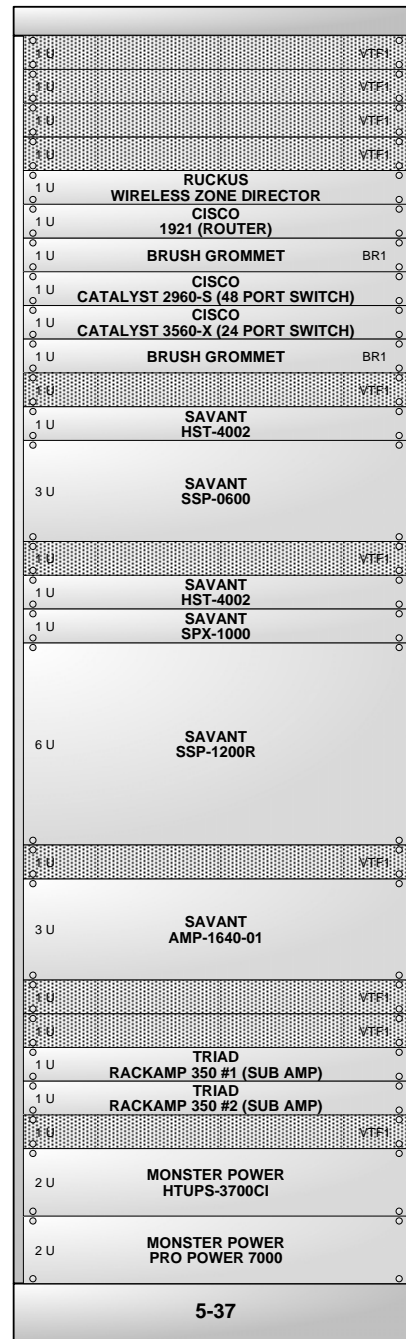

**RACK #2 (CONTROL)
2-20 AMP 115VAC CIRCUITS
660 CFM REQUIRED**

37 U

DEVICE DEPTH
IN INCHES

**OVERALL RACK DIMENSIONS
19.125" W X 26" D X 72.375"H**

**OVERALL RACK DIMENSIONS
19.125" W X 26" D X 72.375"H**

TITLE	REV.	REVISION DESCRIPTION	DATE	BY	REVISED	SCALE	PAGE
CEDIA FUTURE TECHNOLOGY PAVILION					9/13/2012	NONE	22 OF 48
DESCRIPTION					DATE	NEXT WIRE NO.	DRAWN BY
AV RACKS LAYOUT					6/9/2011		DT