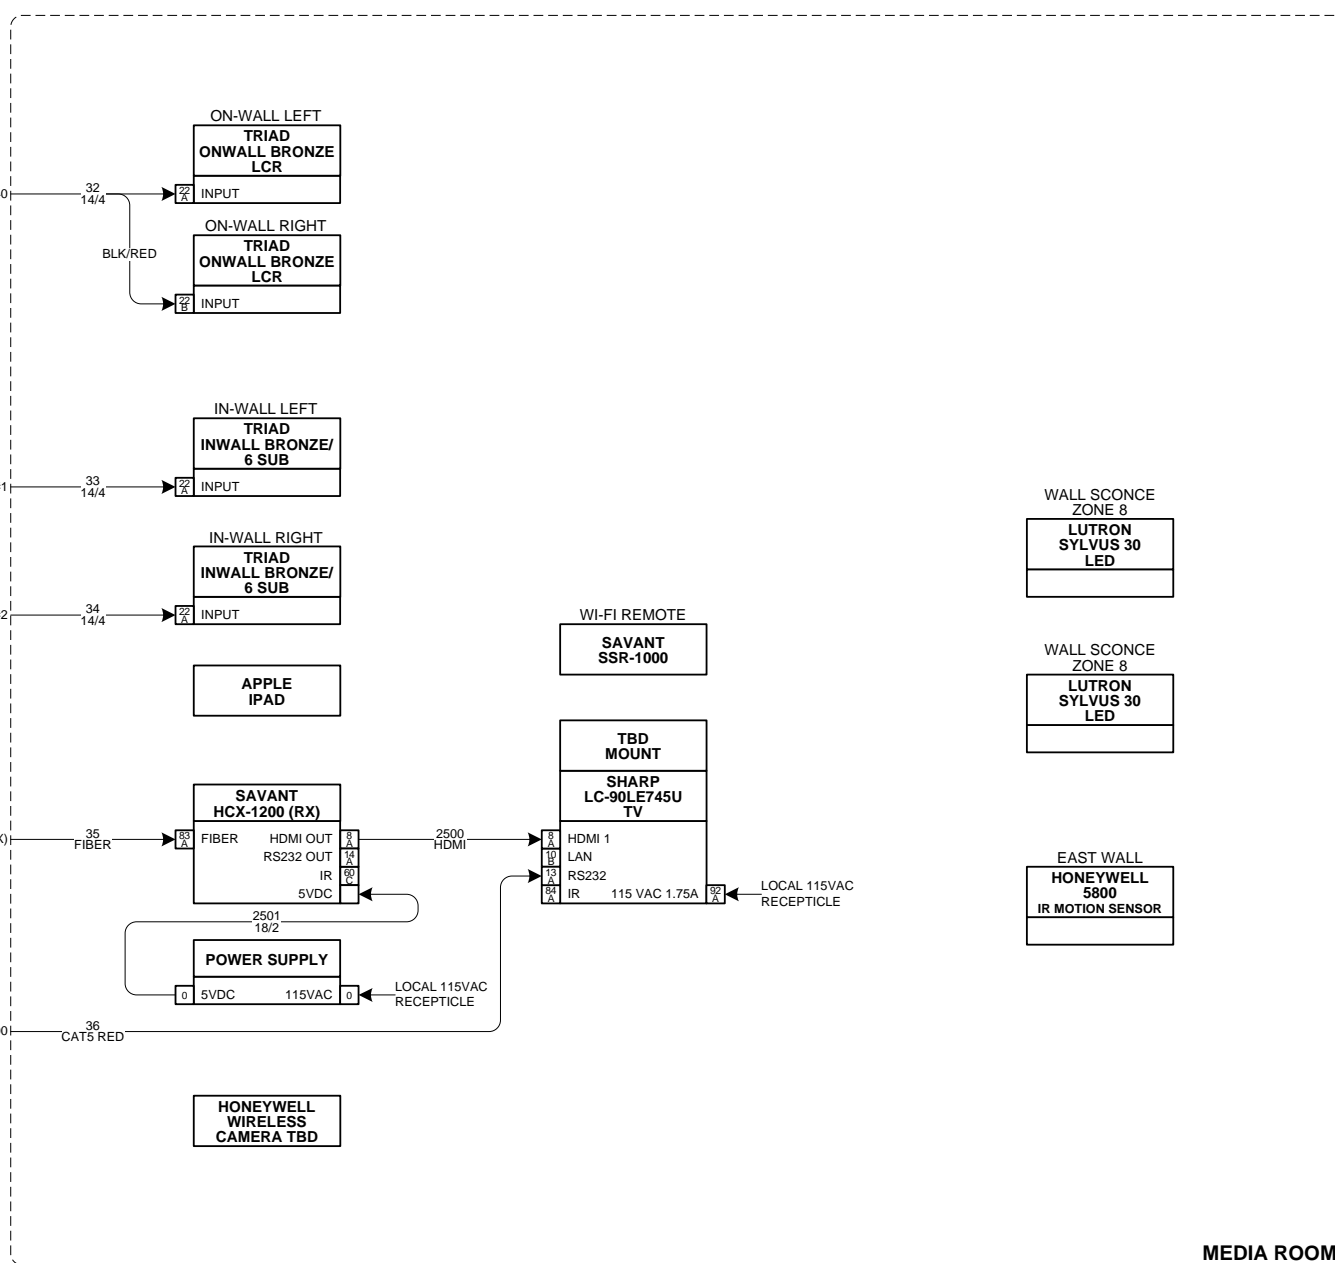

MEDIA ROOM

REFER TO SCHEMATIC
LEGEND PAGES FOR
MORE INFORMATION

TITLE	REV.	REVISION DESCRIPTION	DATE	BY	REVISED	SCALE	PAGE
CEDIA FUTURE TECHNOLOGY PAVILION					9/13/2012	NONE	17 OF 48
DESCRIPTION					DATE	NEXT WIRE NO.	DRAWN BY
MEDIA ROOM SCHEMATIC					6/9/2011	2502	DT

SymbolLogic

Design and Engineering Solutions for Integrators