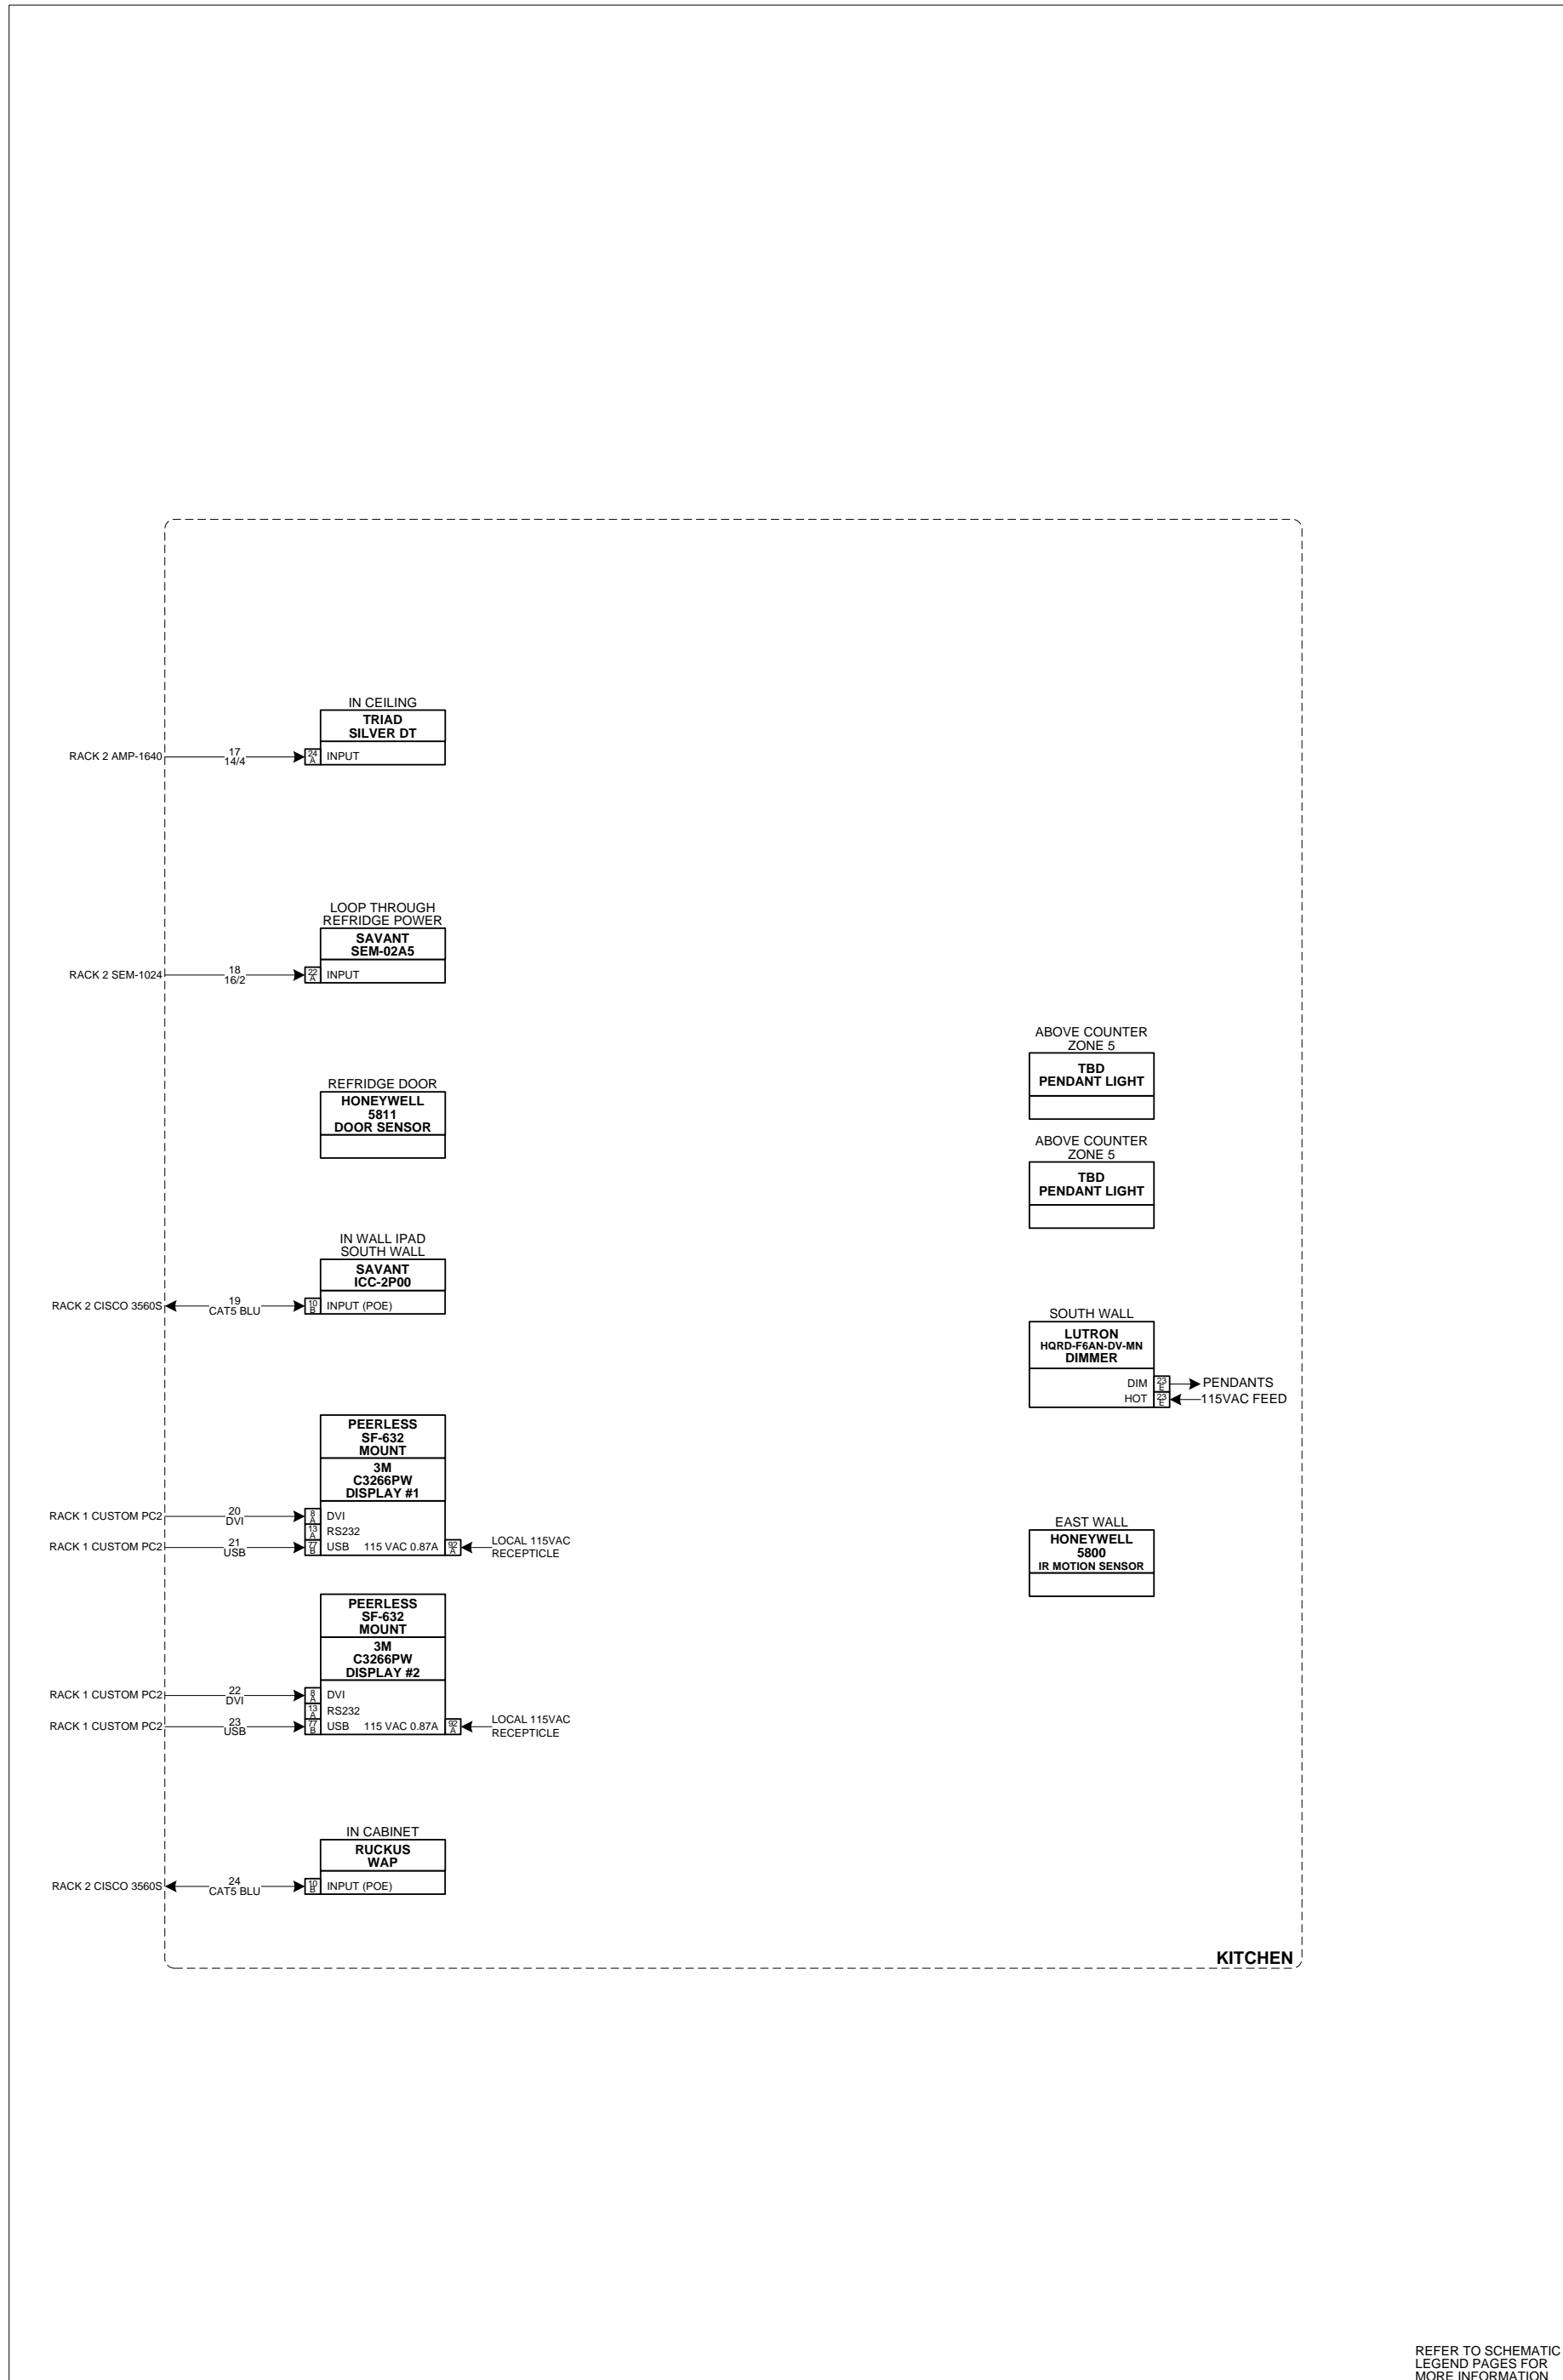

REFER TO SCHEMATIC
LEGEND PAGES FOR
MORE INFORMATION

TITLE	REV.	REVISION DESCRIPTION	DATE	BY	REVISED	SCALE	PAGE
CEDIA FUTURE TECHNOLOGY PAVILION					9/13/2012	NONE	14 OF 48
DESCRIPTION					DATE	NEXT WIRE NO.	DRAWN BY
KITCHEN SCHEMATIC					6/9/2011	2200	DT