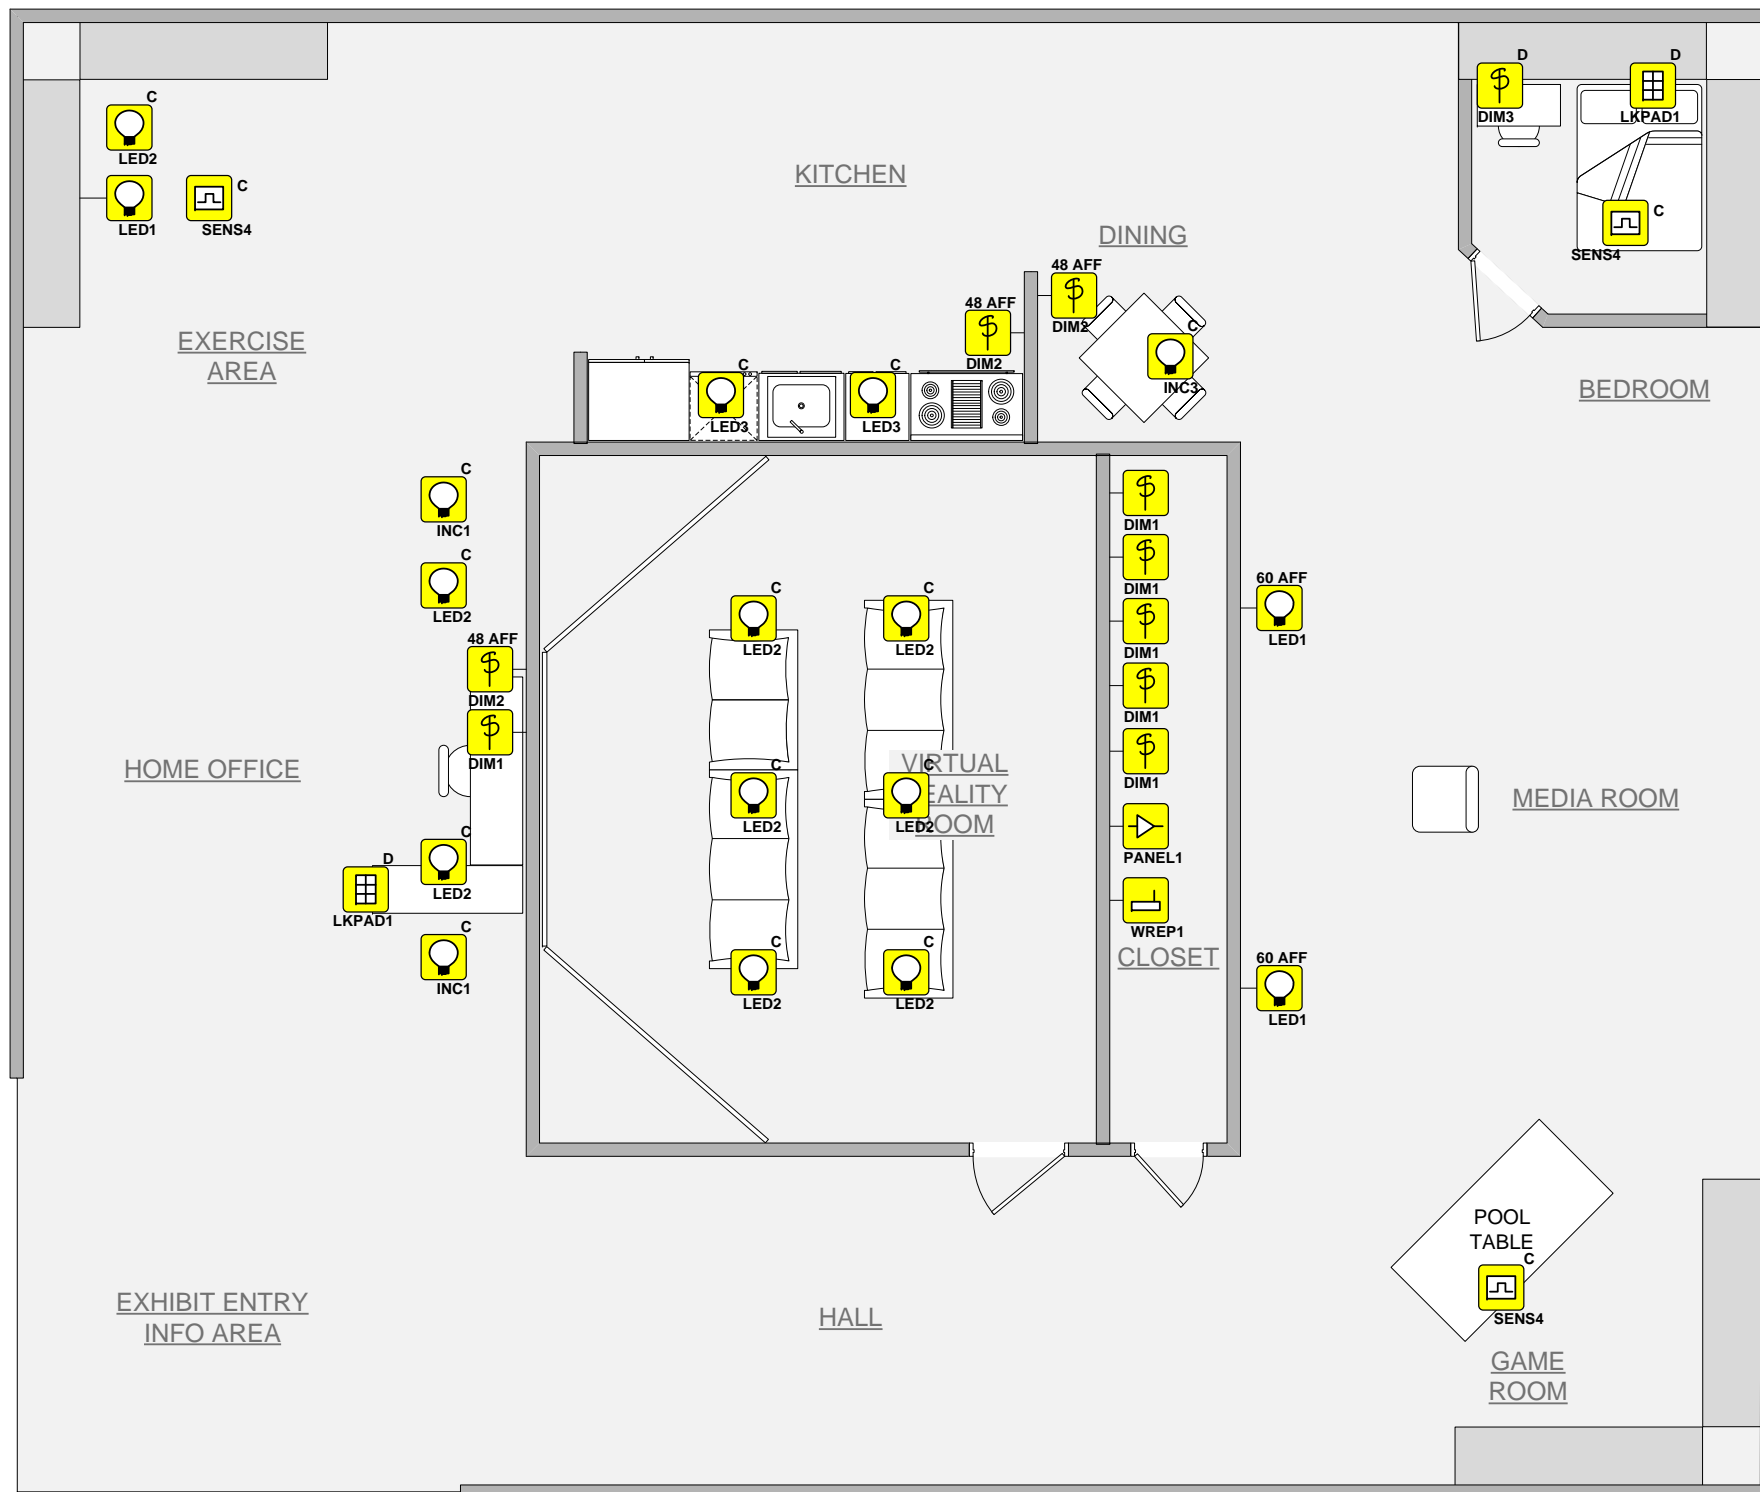

EAST SIDE

FLOOR PLAN SYMBOL LEGEND											
COMMUNICATIONS		AUDIO/VIDEO		ELECTRICAL		CONTROL		ENVIRONMENTAL (HVAC)		SECURITY/HEALTH	
TYPE	SYMBOL	TYPE	SYMBOL	TYPE	SYMBOL	TYPE	SYMBOL	TYPE	SYMBOL	TYPE	SYMBOL
DATA PORT		LOUD-SPEAKER		DIMMER/SWITCH	$	RF SENSOR SYSTEM		THERMO-STAT/HUMIDI-STAT		HOME HEALTH DEVICE	
MISC. PORT		VIDEO DISPLAY		LIGHTING LOAD	💡	TOUCH-PANEL				VIDEO CAMERA	
SERVICE DEMARC.		VIDEO PROJ.		WIRED PROC.	▶	CONTROLLED DEVICE				TOUCH-PANEL	
WIRELESS PROC.		PROJ. SCREEN		ROOM SENSOR	📶	WIRELESS PROC.				WIRED PROC.	
PC/ SERVER		HEAD-END		SHADE	📄	VARIABLE STATE SENSOR				MOTION SENSOR	
		VIDEO CAMERA		KEYPAD	🔑	TWO STATE SENSOR					

Floor Plan Device Legend