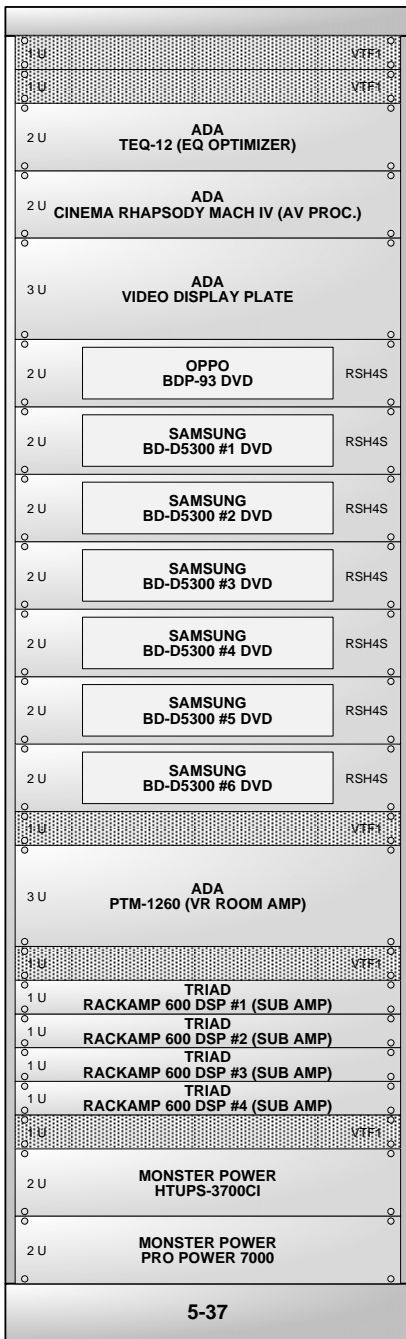

**RACK #1 (SOURCES)
2-20 AMP 115VAC CIRCUITS
510 CFM REQUIRED**

37 U

DEVICE DEPTH
IN INCHES