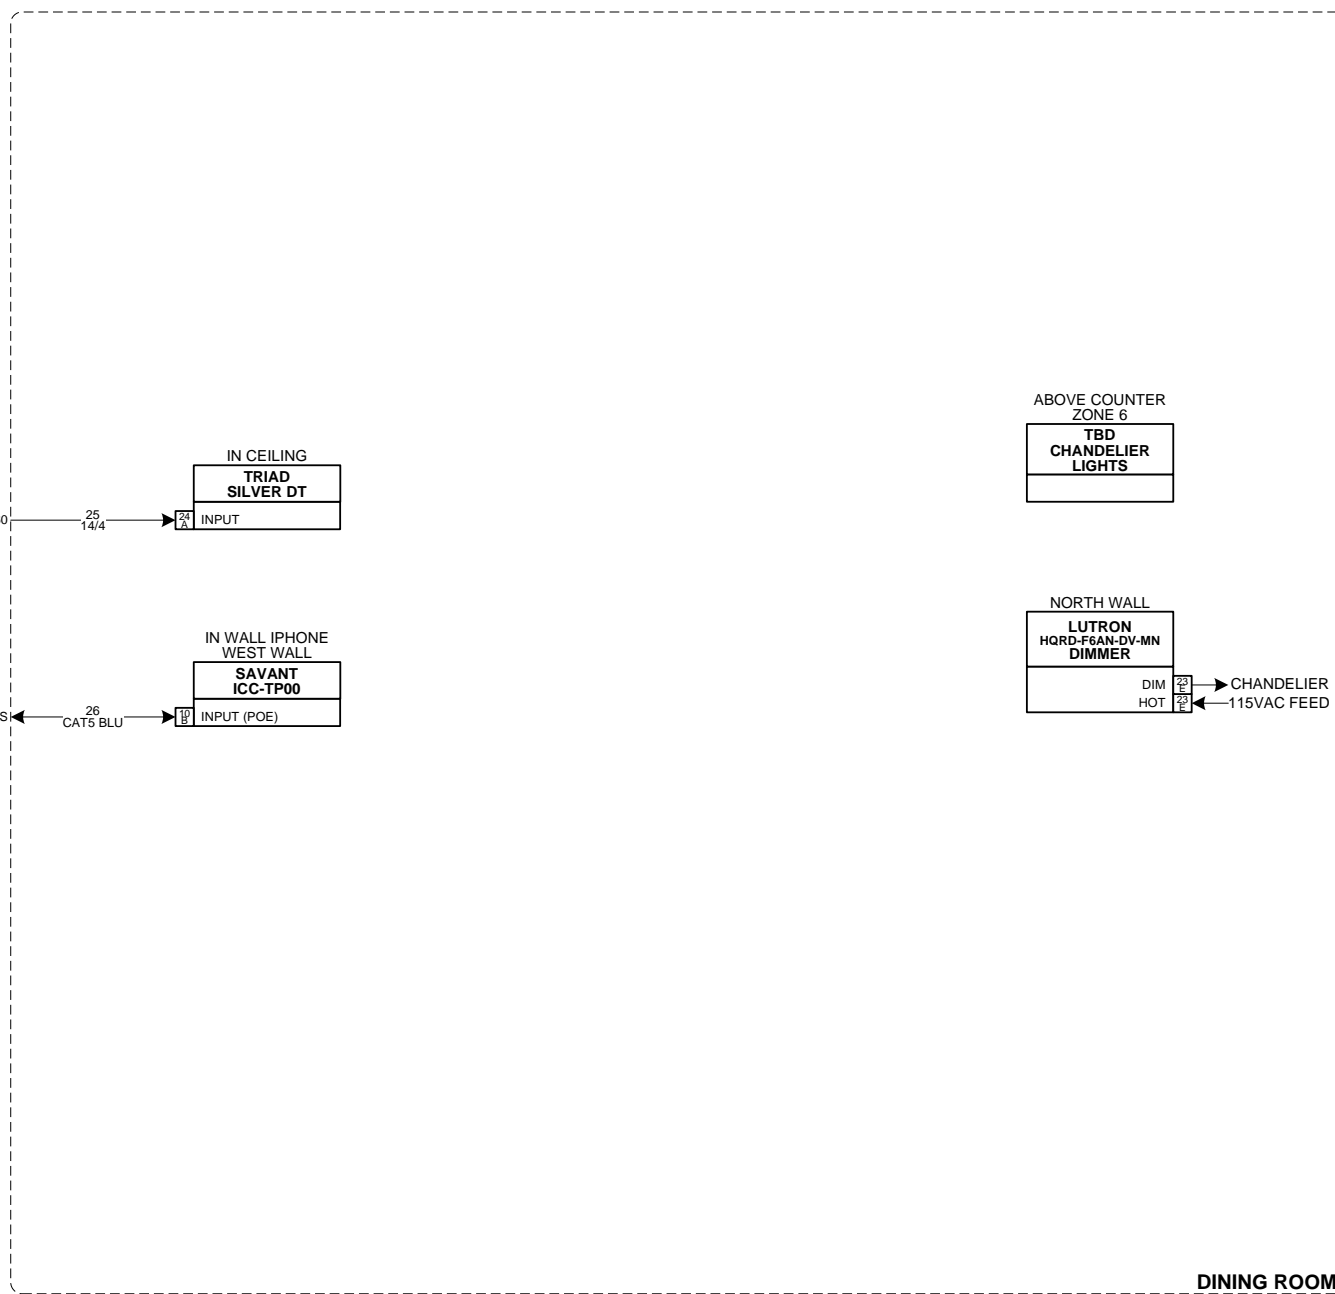

REFER TO SCHEMATIC
LEGEND PAGES FOR
MORE INFORMATION

TITLE	REV.	REVISION DESCRIPTION	DATE	BY	REVISED	SCALE	PAGE
CEDIA FUTURE TECHNOLOGY PAVILION					9/13/2012	NONE	15 OF 48
DESCRIPTION					DATE	NEXT WIRE NO.	DRAWN BY
DINING ROOM SCHEMATIC					6/9/2011	2300	DT