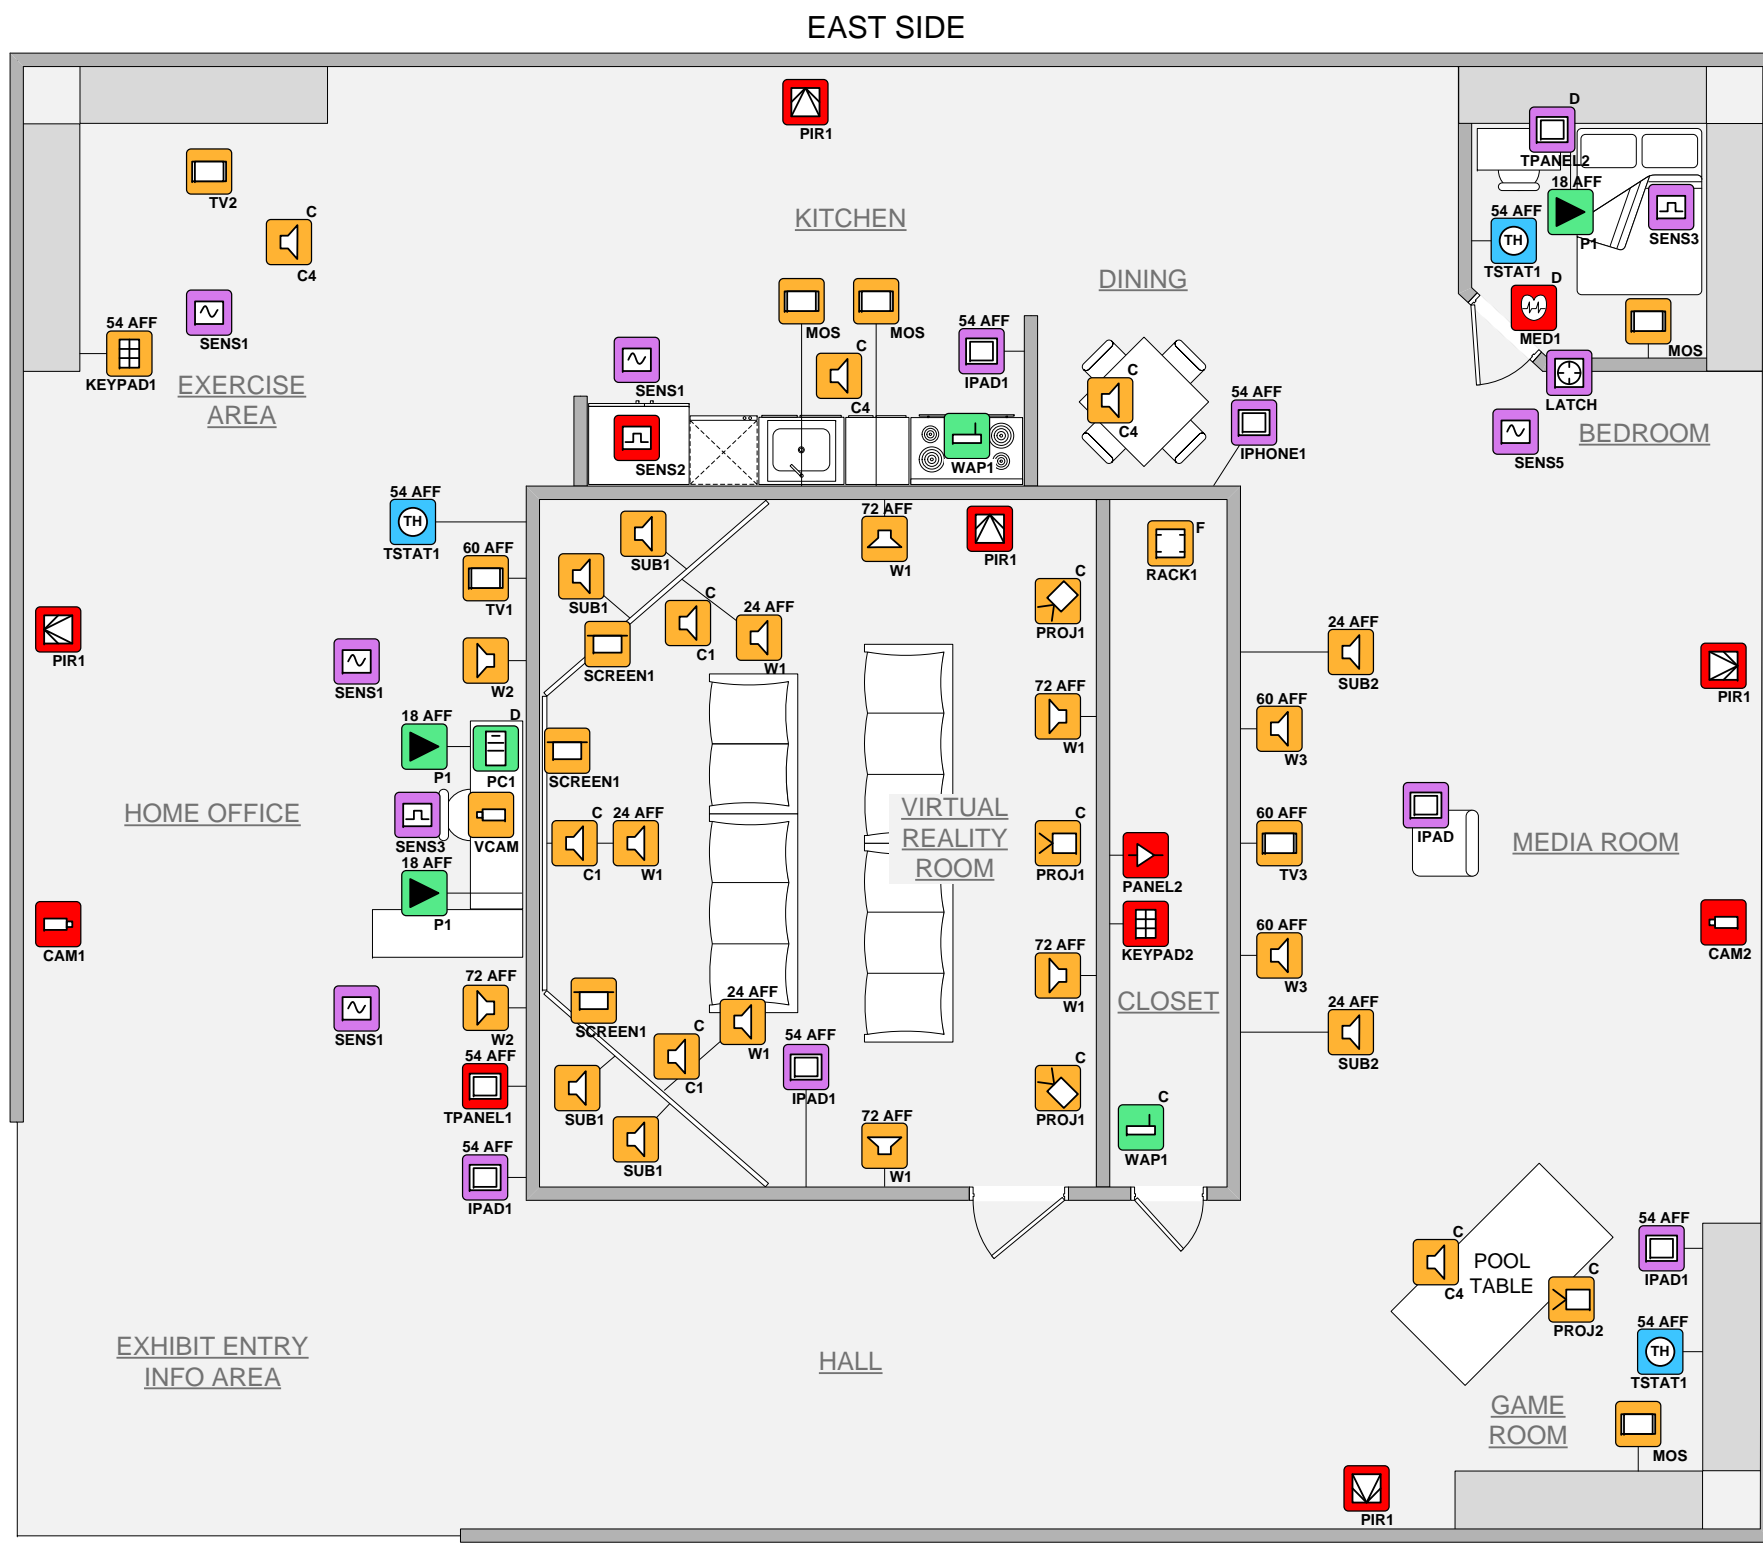

FLOOR PLAN SYMBOL LEGEND											
COMMUNICATIONS		AUDIO/VIDEO		ELECTRICAL		CONTROL		ENVIRONMENTAL (HVAC)		SECURITY/HEALTH	
TYPE	SYMBOL	TYPE	SYMBOL	TYPE	SYMBOL	TYPE	SYMBOL	TYPE	SYMBOL	SYMBOL	
DATA PORT	[Symbol]	LOUD-SPEAKER	[Symbol]	DIMMER/SWITCH	[Symbol]	RF SENSOR SYSTEM	[Symbol]	THERMO-STAT/HUMIDI-STAT	[Symbol]	HOME HEALTH DEVICE	[Symbol]
MISC. PORT	[Symbol]	VIDEO DISPLAY	[Symbol]	LIGHTING LOAD	[Symbol]	TOUCH-PANEL	[Symbol]			VIDEO CAMERA	[Symbol]
SERVICE DEMARC.	[Symbol]	VIDEO PROJ.	[Symbol]	WIRED PROC.	[Symbol]	CONTROLLED DEVICE	[Symbol]			TOUCH-PANEL	[Symbol]
WIRELESS PROC.	[Symbol]	PROJ. SCREEN	[Symbol]	ROOM SENSOR	[Symbol]	WIRELESS PROC.	[Symbol]			WIRED PROC.	[Symbol]
PC/ SERVER	[Symbol]	HEAD-END	[Symbol]	SHADE	[Symbol]	VARIABLE STATE SENSOR	[Symbol]			MOTION SENSOR	[Symbol]
		VIDEO CAMERA	[Symbol]	KEYPAD	[Symbol]	TWO STATE SENSOR	[Symbol]