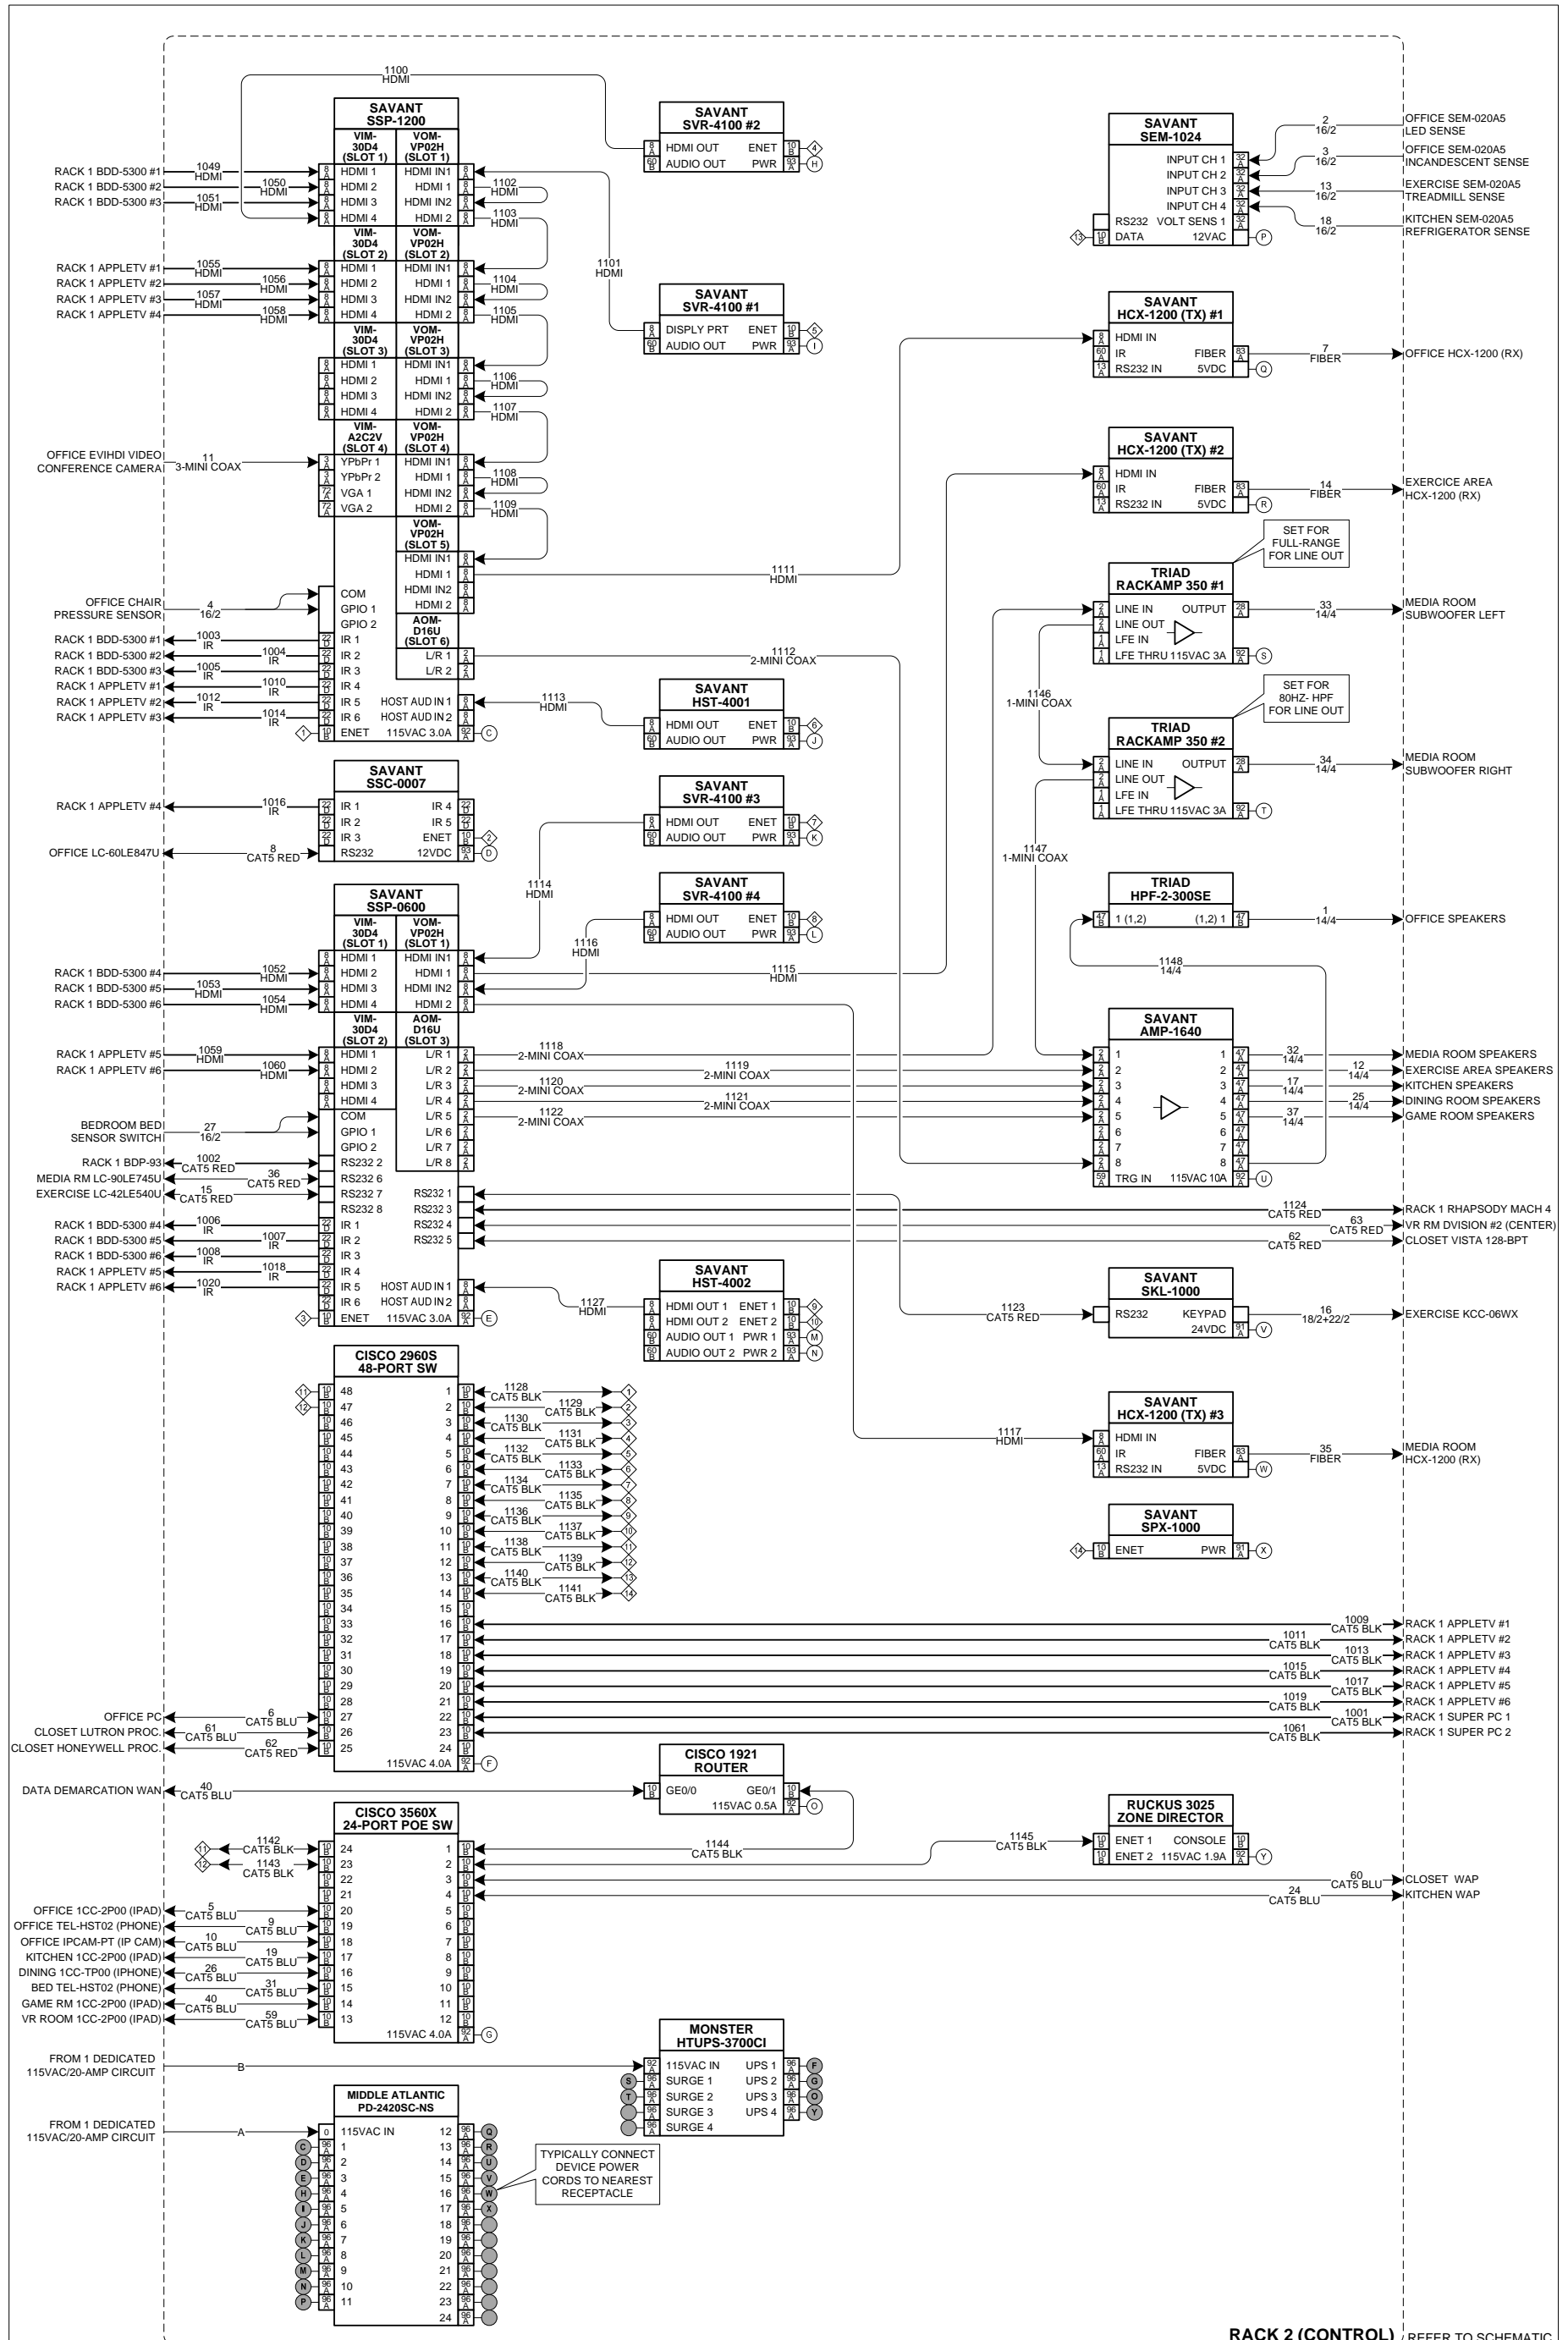

RACK 2 (CONTROL) REFER TO SCHEMATIC LEGEND PAGES FOR MORE INFORMATION

TITLE	REV.	REVISION DESCRIPTION	DATE	BY	REVISED	SCALE	PAGE
CEDIA FUTURE TECHNOLOGY PAVILION					9/13/2012	NONE	11 OF 48
DESCRIPTION					DATE	NEXT WIRE NO.	DRAWN BY
RACK 2 (CONTROL) SCHEMATIC					6/9/2011	1149	DT