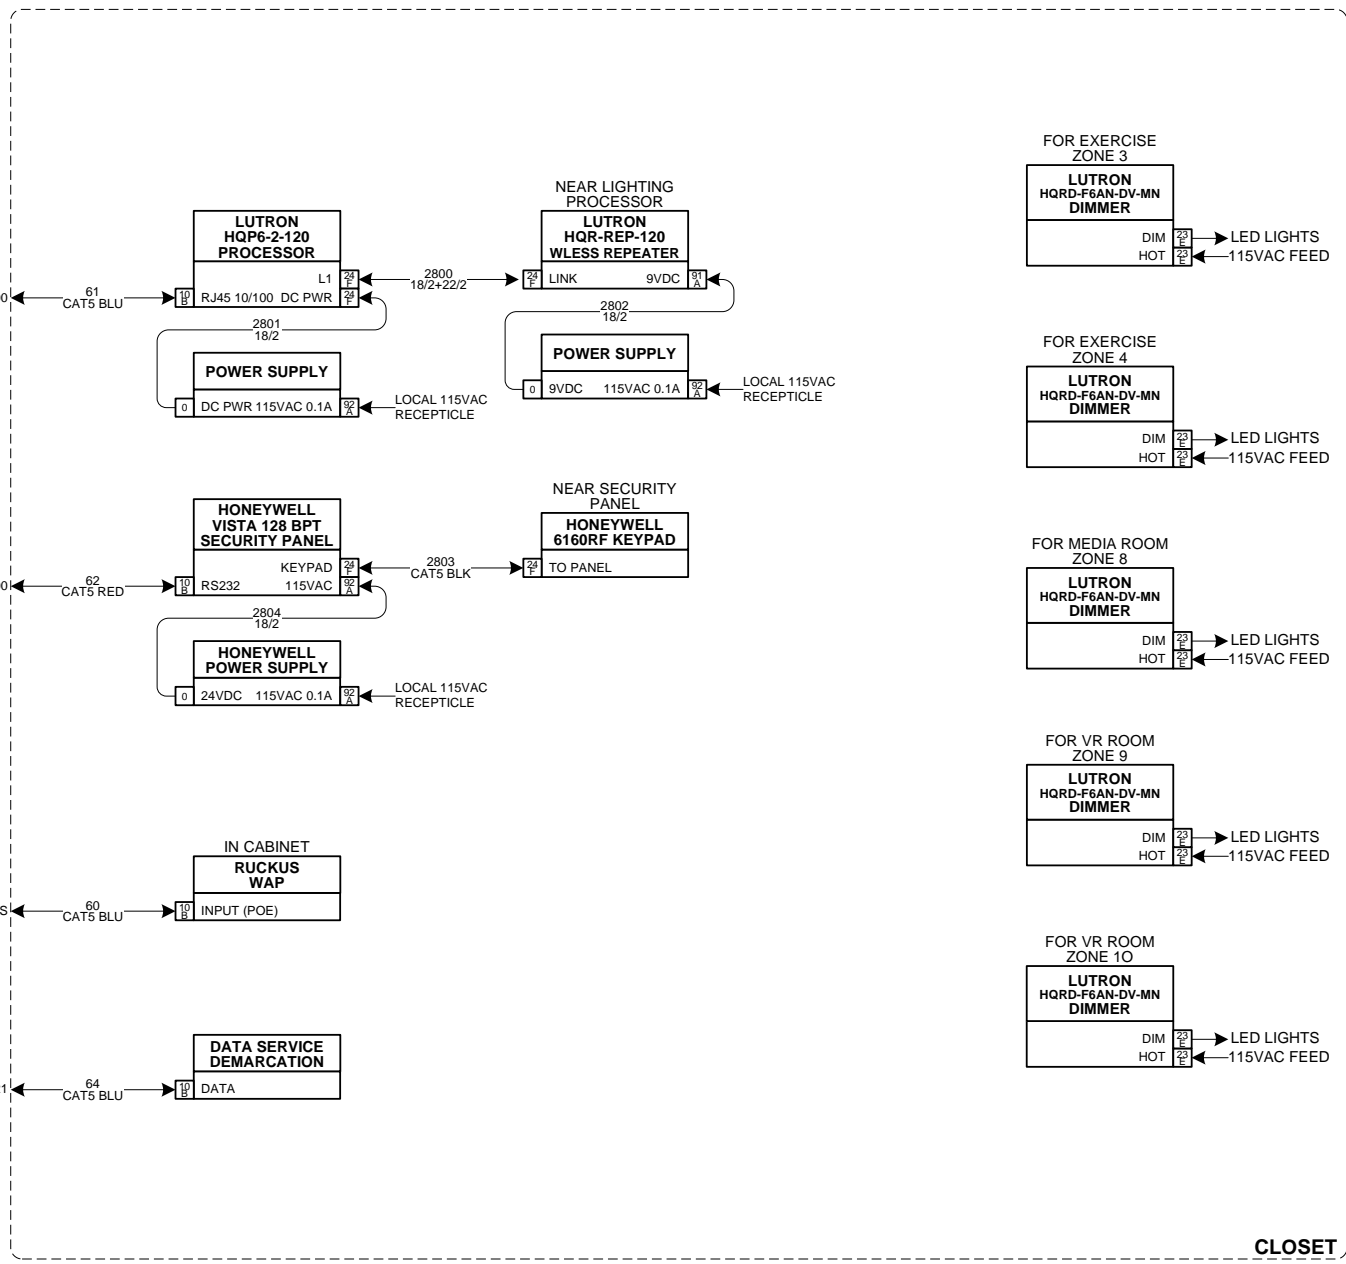

REFER TO SCHEMATIC
LEGEND PAGES FOR
MORE INFORMATION

TITLE	REV.	REVISION DESCRIPTION	DATE	BY	REVISED	SCALE	PAGE
CEDIA FUTURE TECHNOLOGY PAVILION					9/13/2012	NONE	20 OF 48
DESCRIPTION					DATE	NEXT WIRE NO.	DRAWN BY
CLOSET SCHEMATIC					6/9/2011	2805	DT