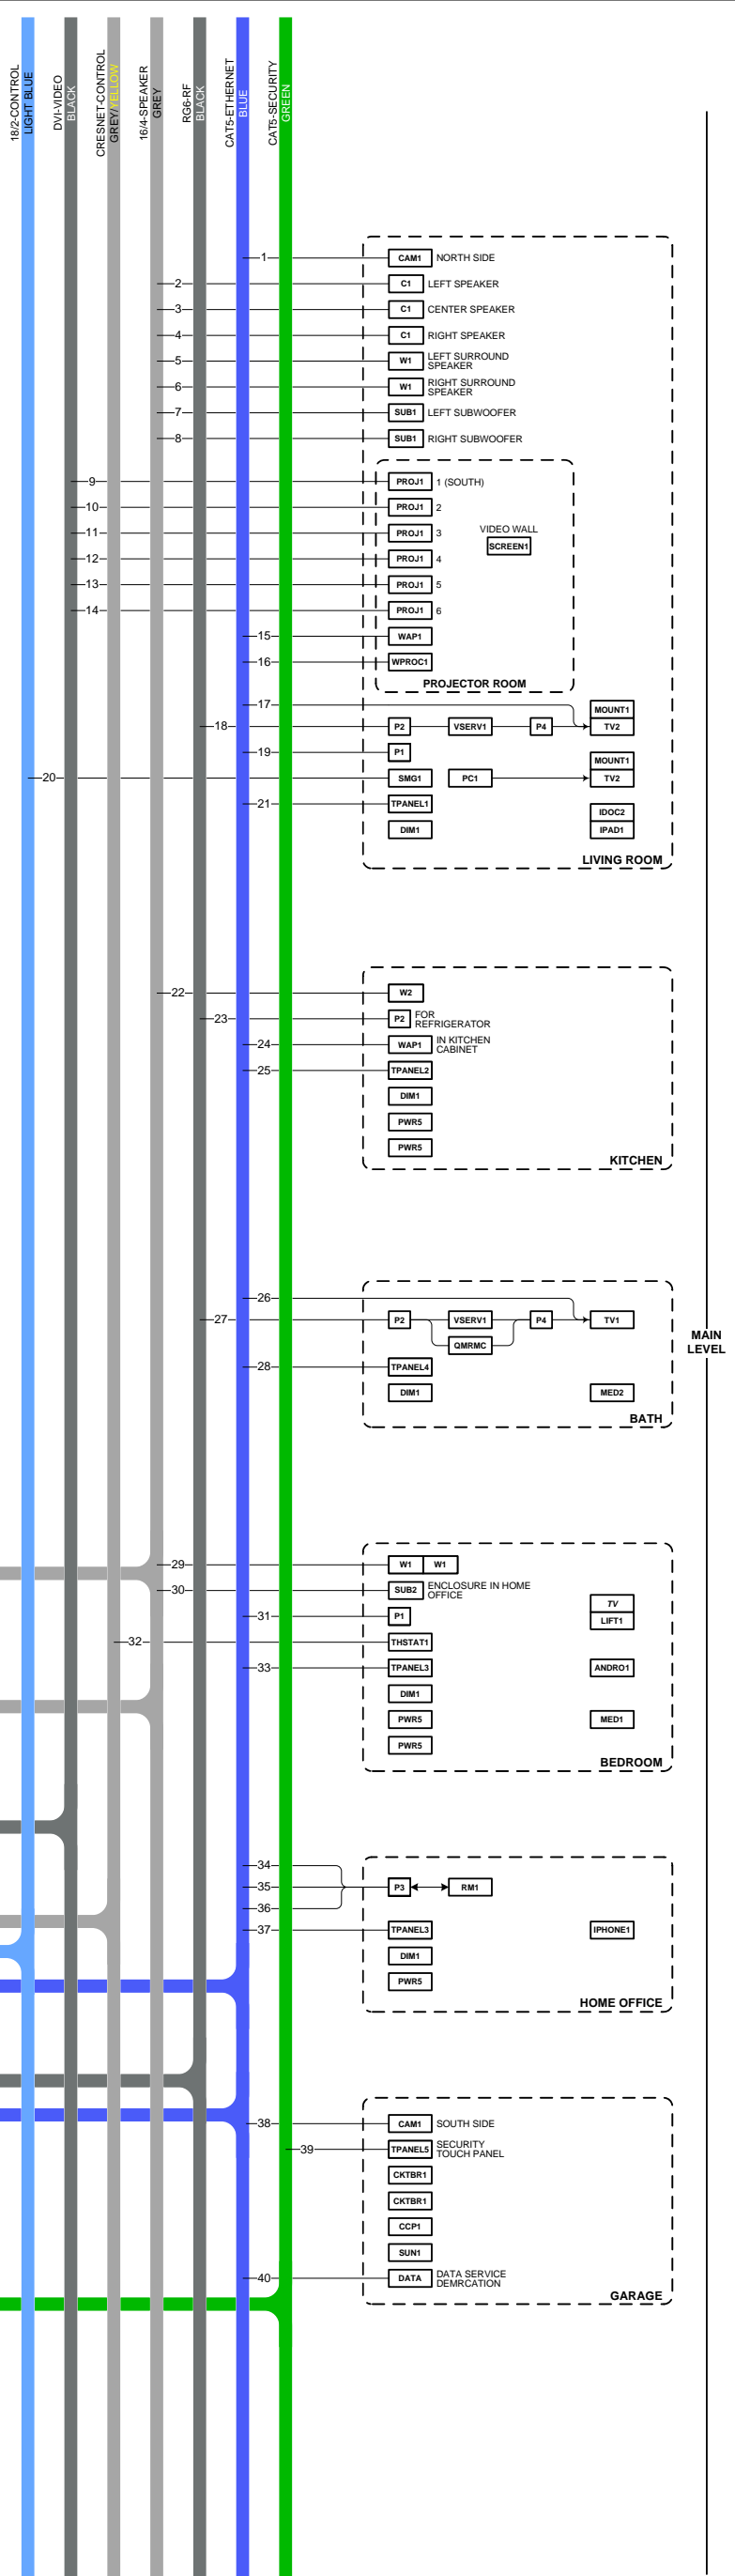

Block Diagram Device Legend			
LABEL	Item	Item Description	Quantity
4WAY	Four Way RF Splitter	Four Way RF Splitter	1
8100	ADA PTM-8100	Eight Channel 75 Watt/Ch Power Amplifier	1
8150	ADA PTM-8150	Eight Channel 150 Watt/Ch Power Amplifier	1
ANDRO1	Samsung Galaxy	Android Galaxy Phone	1
ATCNET	Crestron ATC-AUDIONET	Internet Radio Tuner Card	2
C1	Triad InCeiling Gold/8 MiniMonitor	Small Footprint In-Ceiling Speaker	3
CAM1	Honeywell HD3MDIH	Equip Series True Day/Night IP Dome Camera	2
CCP1	Eaton Charging Station	Car Charging Station	1
CKTBR1	Eaton Circuit Breaker	ZigBee Wireless Circuit Breaker	2
CPROC1	Crestron MC3	Crestron Control Processor	1
CTNET	Crestron CEN-TRACK-AUDIONET	Multi-Tuner w/Internet Radio Card	1
CV1	Leviton 80401-W	Single Gang Decora Cover Plate	3
DATA	Service Demarcation	Data Services Drop	1
DIM1	Crestron CLW-DIMEX-P	Cameo Wireless Inwall Dimmer	5
EQ1	ADA TEQ-8	8-Channel Room Correction System	1
HPF8	Triad HPF-8	Eight Channel High Pass Speaker Filter/Current Limiter	1
IDOC2	Crestron IDOC-PAD2-DSC-W-S	Table Top Docking Station for iPad	1
IPAD1	Apple iPad 2	iPad 2 Wireless Panel	1
IPHONE1	Apple iPhone 4	iPhone 4	1
IS1	Leviton 41641-W	QuickPort Decora Insert, 1-port, White	2
IS3	Leviton 41643-W	QuickPort Decora Insert, 3-port, White	1
J1	Leviton 5G108-B15	GigaMax 5e QuickPort Connector White	5
LIFT1	Future Automation UBL	Under Bed Lift	1
MED1	GrandCare Systems	Blood Pressure Monitor	1
MED2	JNL Technologies RX Tender	Medication Dispenser	1
MOUNT1	Chief RMF2	Medium FIT Fixed 26" to 42" TV Wall Mount 100lbs Capacity	2
P1	Leviton Single RJ45 Wall Port	1-Gang RJ45 Wall Port - See Wall Port Components	2
P2	W3 inc. WIP-1P	MoCA Ethernet Port	4
P3	Leviton 3-RJ45 Wall Port	1-Gang 3-RJ45 Wall Port - See Wall Port Components	1
P4	Vanco WPBW	1-Gang Bulk Cable Wall Plate - White	2
PA1	ADA Cinema Rhapsody Mach IV	HT Preamplifier	1
PANEL1	Honeywell Vista 128 BPT	Security Panel	1
PC1	Symbol Logic Laptop PC	Symbol Logic Laptop PC	1
PROJ1	Digital Projection M-Vision Cine 260 HB	3-Chip DLP Projector 1920 x 1080 Pixels, 2000 Lumens	6
PWR1	Tripp Lite PDU40TDUAL	Single Phase 120V Dual 20A Circuit PDU - 71"	1
PWR5	Leggett and Platt LPIC-S0001	Helios Low-Power Wireless Charger	5
QMRMC	Crestron QM-RMC	Room Media Controller	1
RM1	ihiji Invision INV-APP-500	Appliance Gateway for Remote System Monitoring	1
ROU1	Cisco 1921	Security Edition Router	1
SCREEN1	Stuart ATM3M274SAV70	Rigid Rear Projection Screen 21.5' x 9'	1
SMG1	Research Frontier SPD-SmartGlass	SPD Window 3' x 9'	1
SUB1	Triad InCeiling Bronze/10 Sub	In-ceiling Subwoofer	2
SUB2	Triad Mini FlexSub	Flexible 8" Subwoofer	1
SUBAMP1	Triad RackAmp 350	Subwoofer Amplifier	3
SUITE16	ADA Suite 16	16 Source/16-96 Zone Multi-room AV System	1
SUN1	SunPower SPR-225	Solar Panel	1
SW24B	Cisco Catalyst 3560X	24 port Managed PoE Switch	1
SW48B	Cisco Catalyst 2960S	48 port Managed Switch	1
THSTAT1	Crestron CHV-THSTAT	Heating/Cooling and Humidity Thermostat	1
TPANEL1	Crestron TPS-6X-B-T	Isys 5.7" Wireless Touchpanel	1
TPANEL2	Crestron TPMC-9-B-T	Isys 9" Tilt Touchpanel	1
TPANEL3	Crestron TPMC-4SM	Isys 4.3" Wall Mount Touchpanel	2
TPANEL4	Crestron TPMC-3SM	Isys 3.7" Wall Mount Touchpanel	1
TPANEL5	Honeywell 6280	TouchCenter Security Touchpanel	1
TV	TV	Supplied by others	1
TV1	Seura C-S-6436-10.3-DE-CSTM	19" Mirror TV	1
TV2	Samsung LN40A650A	40-Inch 1080p 120Hz LCD HDTV	2
VPROC1	Digital Projection FUSION	FUSION Video Processor	1
VPROC2	Digital Projection Video Wall Processor	Video Wall Processor	1
VSERV1	Crestron ADMS-BR	ADMS Intermedia DeliverySystem w/Blu-Ray Drive	3
VSW1	Crestron HD-MD8X2	8X2 HDMI Switcher	1
W1	Triad DS500	Designer Series Invisible Built-in Speaker	4
W2	Triad DS400DC	Designer Series Invisible Dual Channel Speaker	1
WAP1	Ruckus Wireless ZF 7363	Wireless Access Point w/PoE	2
WDIR1	Ruckus 1006	Wireless ZoneDirector	1