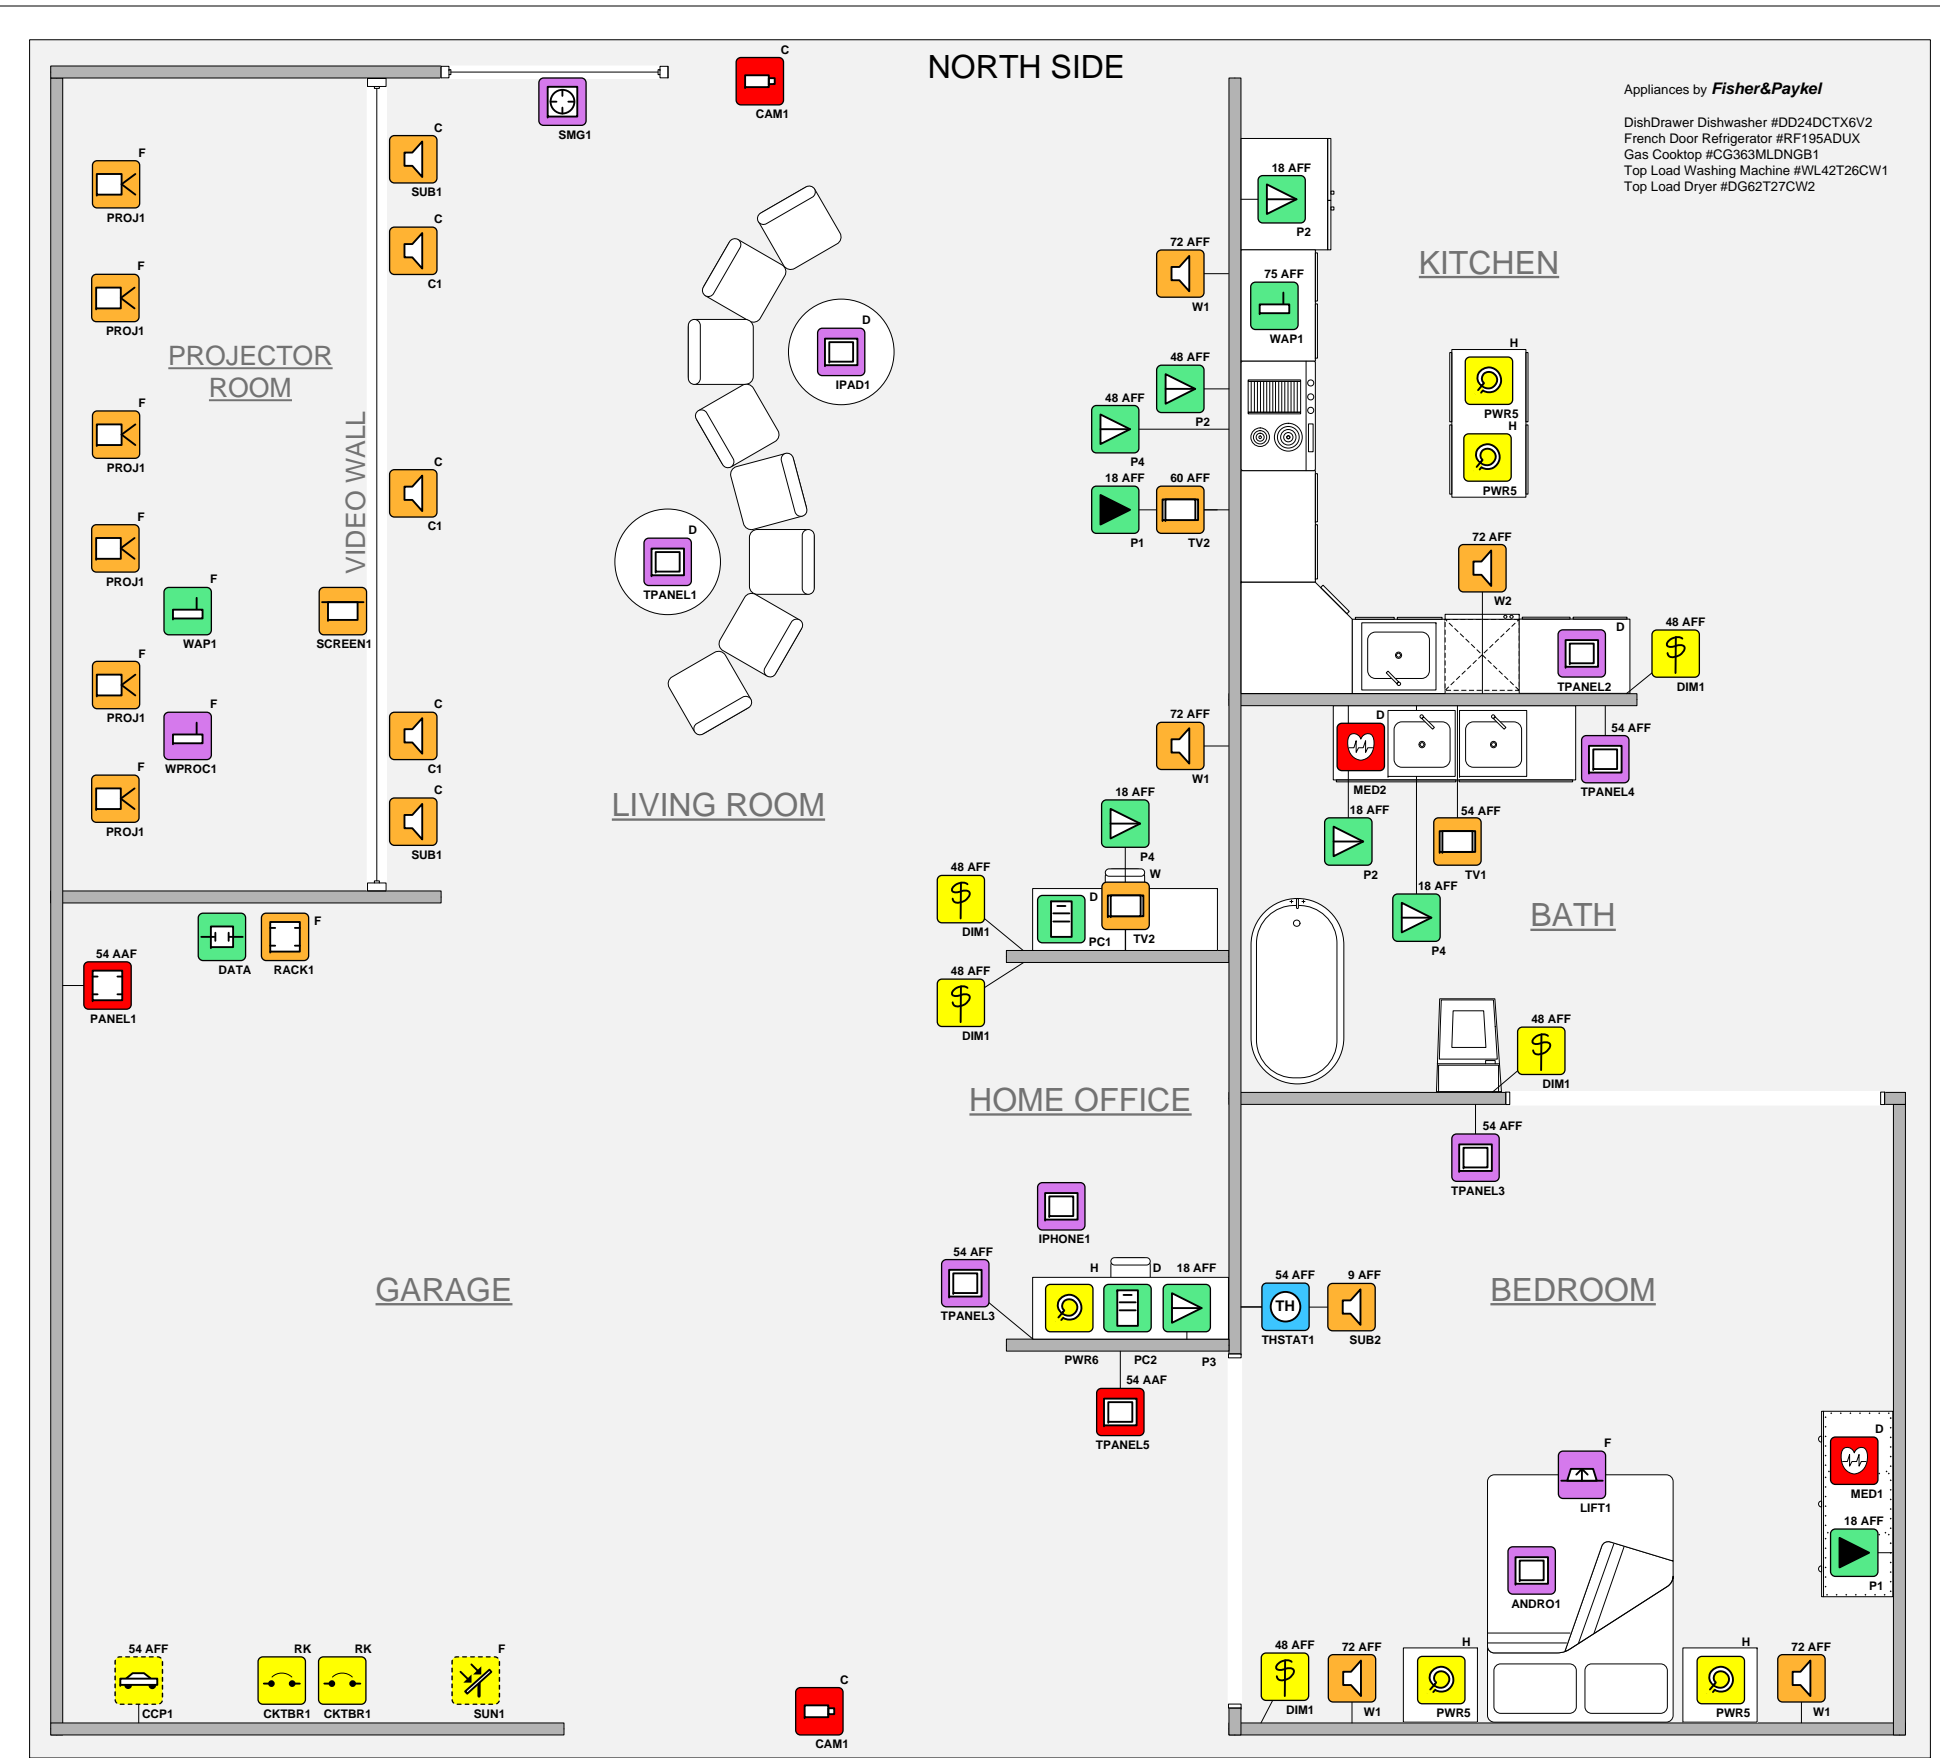

Floor Plan Device Legend

LABEL	Item	Item Description	Quantity
ANDRO1	Samsung Galaxy	Android Galaxy Phone	1
C1	Triad InCeiling Gold/8 MiniMonitor	Small Footprint In-Ceiling Speaker	3
CAM1	Honeywell HD3MDIH	Equip Series True Day/Night IP Dome Camera	2
CCP1	Eaton Charging Station	Car Charging Station	1
CKTBR1	Eaton Circuit Breaker	ZigBee Wireless Circuit Breaker	2
DATA	Service Demarcation	Data Services Drop	1
DIM1	Crestron CLW-DIMEX-P	Cameo Wireless Inwall Dimmer	5
IPAD1	Apple iPad 2	iPad 2 Wireless Panel	1
IPHONE1	Apple iPhone 4	iPhone 4	1
LIFT1	Future Automation UBL	Under Bed Lift	1
MED1	GrandCare Systems	Blood Pressure Monitor	1
MED2	JNL Technologies RX Tender	Medication Dispenser	1
P1	Leviton Single RJ45 Wall Port	1-Gang RJ45 Wall Port	4
P2	Wi3 Inc. WIP-1P	MoCA Ethernet Port	3
P3	Leviton 3-RJ45 Wall Port	1-Gang 3-RJ45 Wall Port	1
P4	Vanco W/PBW	1-Gang Bulk Cable Wall Plate	3
PANEL1	Honeywell Vista 128 BPT	Security Panel	1
PC1	Symbol Logic Laptop PC	Symbol Logic Laptop PC	1
PC2	ihiji Laptop PC	ihiji Laptop PC	1
PROJ1	Digital Projection M-Vision Cine 260 HB	3-Chip DLP Projector 1920 x 1080 Pixels, 2000 Lumens	6
PWR5	Leggett and Platt LPIC-S0001	Helios Low-Power Wireless Charger	4
PWR6	Leggett and Platt LPIC-P0001	Helios Puck Low-Power Wireless Charger	1
RACK1	Liberty AV BTN 44RU RACK FRAME	44RU RACK FRAME	1
SCREEN1	Stuart ATM3M274SAV70	Rigid Rear Projection Screen 21.5' x 9'	1
SMG1	Research Frontier SPD-SmartGlass	SPD Window 3' x 9'	1
SUB1	Triad InCeiling Bronze/10 Sub	In-ceiling Subwoofer	2
SUB2	Triad Mini FlexSub	Flexible 8" Subwoofer with RackAmp 350	1
SUN1	SunPower SPR-225	Solar Panel	1
THSTAT1	Crestron CHV-THSTAT	Heating/Cooling and Humidity Thermostat	1
TPANEL1	Crestron TPS-6X-B-T	Isys 5.7" Wireless Touchpanel	1
TPANEL2	Crestron TPMC-9-B-T	Isys 9" Tilt Touchpanel	1
TPANEL3	Crestron TPMC-4SM	Isys 4.3" Wall Mount Touchpanel	2
TPANEL4	Crestron TPMC-3SM	Isys 3.7" Wall Mount Touchpanel	1
TPANEL5	Honeywell 6280	TouchCenter Security Touchpanel	1
TV1	Seura C-S-6436-10.3-DE-CSTM	19" Mirror TV	1
TV2	Samsung LN40A650A	40 inch TV	2
W1	Triad DS500	Designer Series Invisible Built-in Speaker	4
W2	Triad DS400DC	Designer Series Invisible Dual Channel Speaker	1
WAP1	Ruckus Wireless ZF 7363	Wireless Access Point w/PoE	2
WPROC1	Crestron CEN-HPRFGW	RF Wireless Gateway	1

FLOOR PLAN SYMBOL CATEGORIES

COMMUNICATIONS		AUDIO/VIDEO		POWER		CONTROL		ENVIRONMENTAL (HVAC)		SECURITY/HEALTH	
TYPE	SYMBOL	TYPE	SYMBOL	TYPE	SYMBOL	TYPE	SYMBOL	TYPE	SYMBOL	TYPE	SYMBOL
DATA PORT		LOUD-SPEAKER		DIMMER/SWITCH		LIFT/MOUNT		THERMO-STAT/HUMIDI-STAT		HOME HEALTH DEVICE	
MISC. PORT		VIDEO DISPLAY		CIRCUIT BREAKER		TOUCH-PANEL				VIDEO CAMERA	
SERVICE DEMARC.		VIDEO PROJ.		WIRELESS POWER		CONTROLLED DEVICE				TOUCH-PANEL	
WIRELESS PROC.		PROJ. SCREEN		SOLAR ENERGY		WIRELESS PROC.				HEAD-END	
PC/ SERVER		HEAD-END		CAR CHARGING PORT