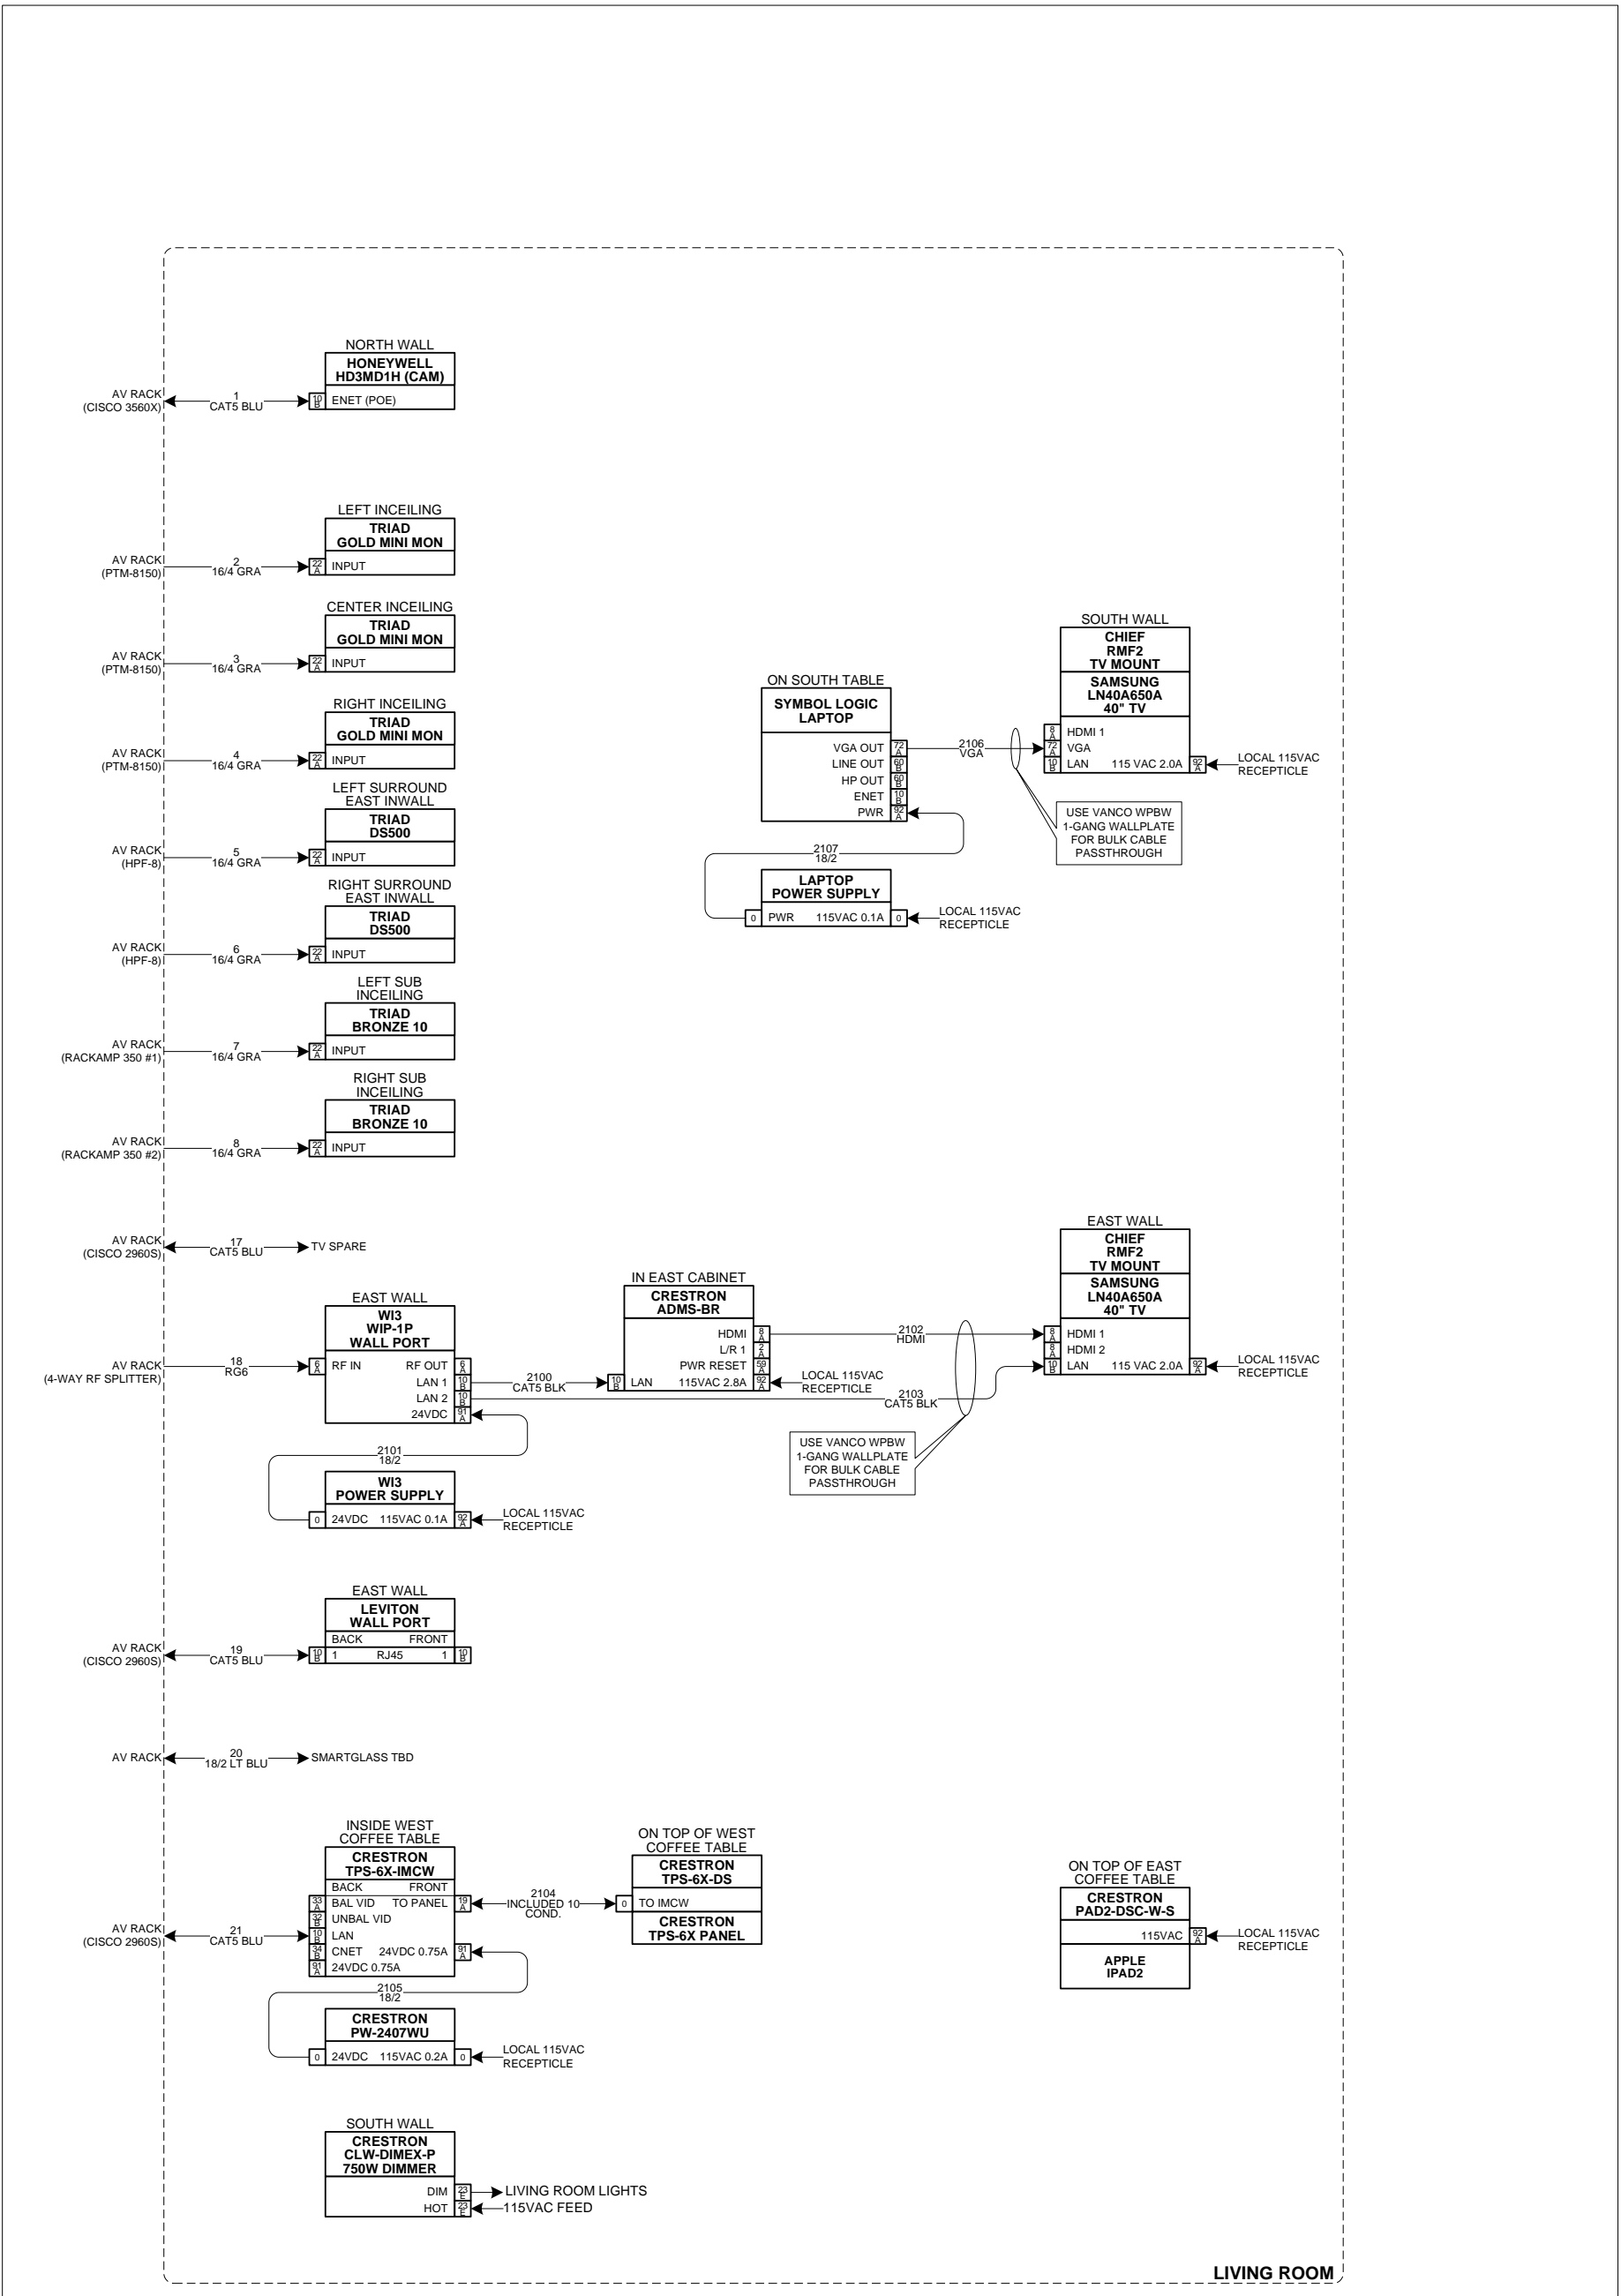

REFER TO SCHEMATIC
LEGEND PAGES FOR
MORE INFORMATION

TITLE	REV.	REVISION DESCRIPTION	DATE	BY	REVISED	SCALE	PAGE
CEDIA FUTURE TECHNOLOGY PAVILION					11/8/2011	NONE	12 OF 39
DESCRIPTION					DATE	NEXT WIRE NO.	DRAWN BY
LIVING ROOM SCHEMATIC					6/9/2011	2108	DT