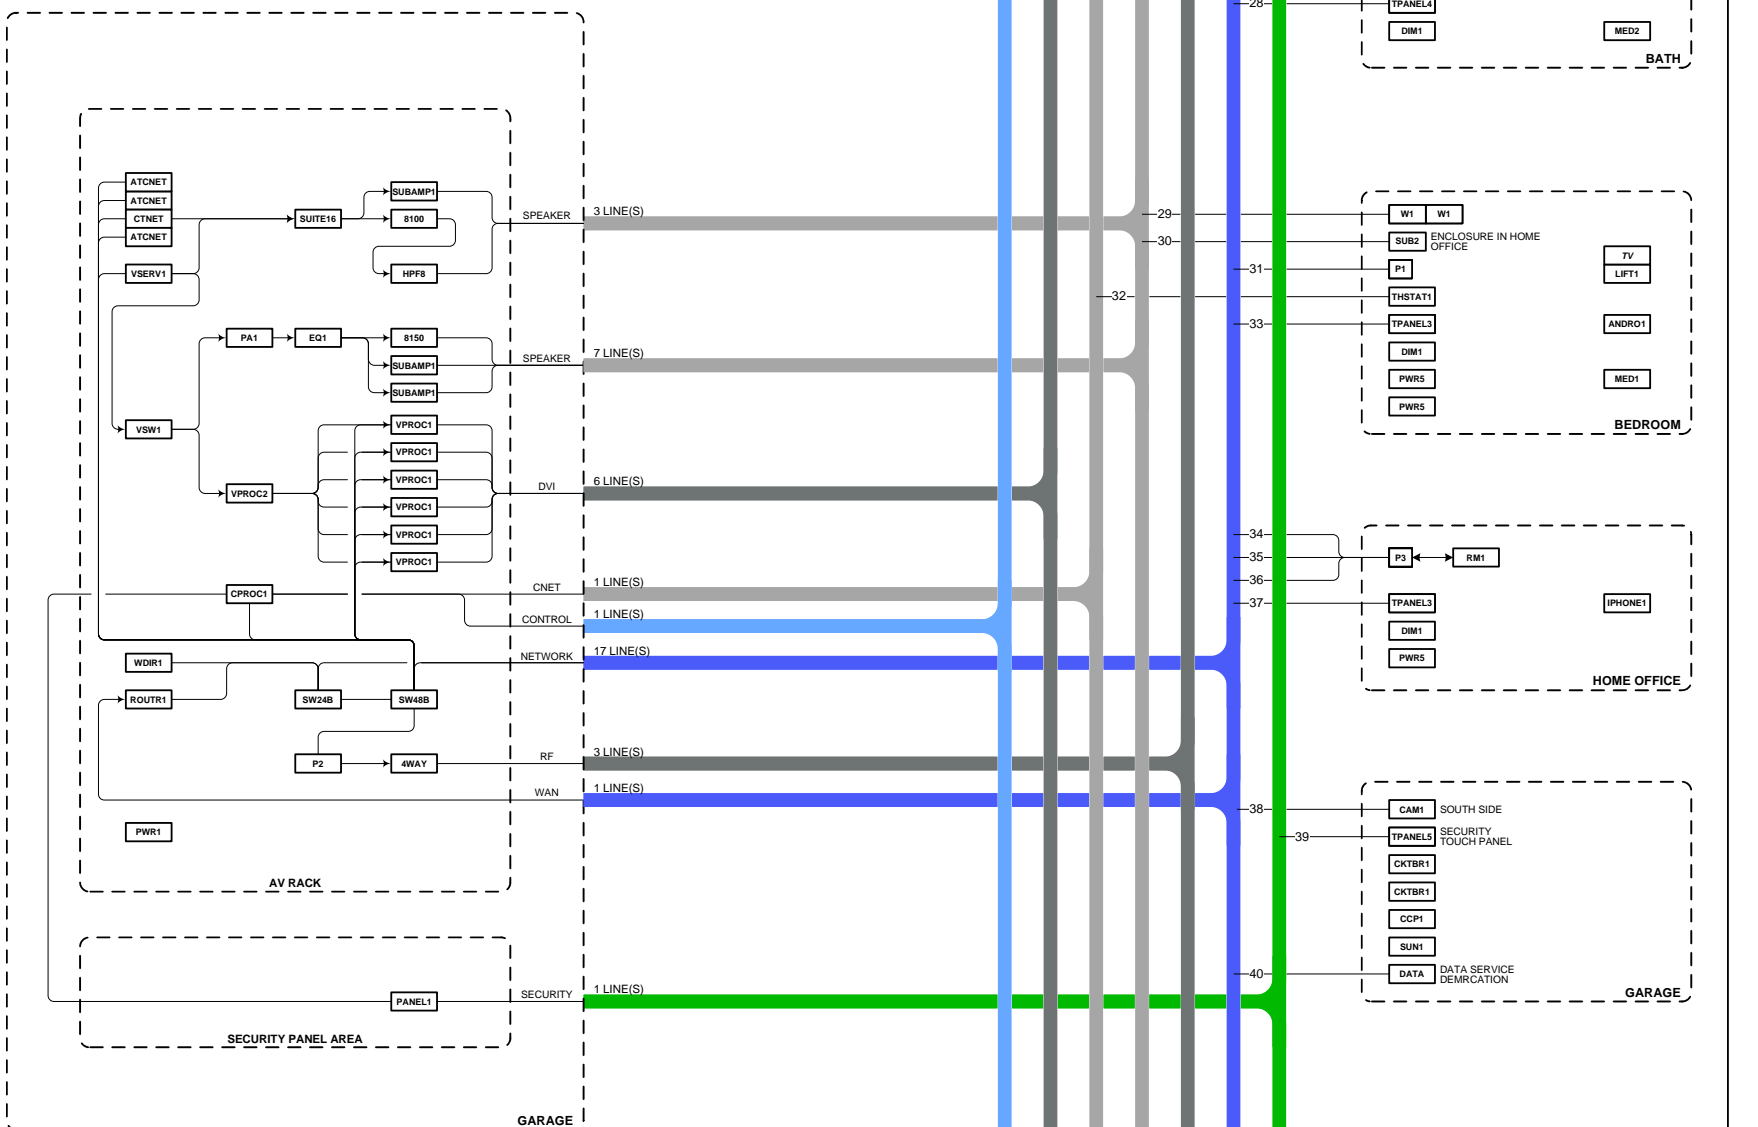

Block Diagram Device Legend			
LABEL	Item	Item Description	Quantity
4WAY	Four Way RF Splitter	Four Way RF Splitter	1
8100	ADA PTM-8100	Eight Channel 75 Watt/Ch Power Amplifier	1
8150	ADA PTM-8150	Eight Channel 150 Watt/Ch Power Amplifier	1
ANDRO1	Samsung Galaxy	Android Galaxy Phone	1
ATCNET	Crestron ATC-AUDIONET	Internet Radio Tuner Card	2
C1	Triad InCeiling Gold/8 MiniMonitor	Small Footprint In-Ceiling Speaker	3
CAM1	Honeywell HD3MDIH	Equip Series True Day/Night IP Dome Camera	2
CCP1	Eaton Charging Station	Car Charging Station	1
CKTBR1	Eaton Circuit Breaker	ZigBee Wireless Circuit Breaker	2
CPROC1	Crestron MC3	Crestron Control Processor	1
CTNET	Crestron CEN-TRACK-AUDIONET	Multi-Tuner w/Internet Radio Card	1
CV1	Leviton 80401-W	Single Gang Decora Cover Plate	3
DATA	Service Demarcation	Data Services Drop	1
DIM1	Crestron CLW-DIMEX-P	Cameo Wireless Inwall Dimmer	5
EQ1	ADA TEQ-8	8-Channel Room Correction System	1
HPF8	Triad HPF-8	Eight Channel High Pass Speaker Filter/Current Limiter	1
IDOC2	Crestron IDOC-PAD2-DSC-W-S	Table Top Docking Station for iPad	1
IPAD1	Apple iPad 2	iPad 2 Wireless Panel	1
IPHONE1	Apple iPhone 4	iPhone 4	1
IS1	Leviton 41641-W	QuickPort Decora Insert, 1-port, White	2
IS3	Leviton 41643-W	QuickPort Decora Insert, 3-port, White	1
J1	Leviton 5G108-B15	GigaMax 5e QuickPort Connector White	5
LIFT1	Future Automation UBL	Under Bed Lift	1
MED1	GrandCare Systems	Blood Pressure Monitor	1
MED2	JNL Technologies RX Tender	Medication Dispenser	1
MOUNT1	Chief RMF2	Medium FIT Fixed 26" to 42" TV Wall Mount 100lbs Capacity	2
P1	Leviton Single RJ45 Wall Port	1-Gang RJ45 Wall Port - See Wall Port Components	2
P2	W3 Inc. WIP-1P	MoCA Ethernet Port	4
P3	Leviton 3-RJ45 Wall Port	1-Gang 3-RJ45 Wall Port - See Wall Port Components	1
P4	Vanco WPBW	1-Gang Bulk Cable Wall Plate - White	2
PA1	ADA Cinema Rhapsody Mach IV	HT Preamplifier	1
PANEL1	Honeywell Vista 128 BPT	Security Panel	1
PC1	Symbol Logic Laptop PC	Symbol Logic Laptop PC	1
PROJ1	Digital Projection M-Vision Cine 260 HB	3-Chip DLP Projector 1920 x 1080 Pixels, 2000 Lumens	6
PWR1	Tripp Lite PDU40TDUAL	Single Phase 120V Dual 20A Circuit PDU - 71"	1
PWR5	Leggett and Platt LPIC-S0001	Helios Low-Power Wireless Charger	5
QMRMC	Crestron QM-RMC	Room Media Controller	1
RM1	ihiji Invision INV-APP-500	Appliance Gateway for Remote System Monitoring	1
ROUTR1	Cisco 1921	Security Edition Router	1
SCREEN1	Stuart ATM3M274SAV70	Rigid Rear Projection Screen 21.5' x 9'	1
SMG1	Research Frontier SPD-SmartGlass	SPD Window 3' x 9'	1
SUB1	Triad InCeiling Bronze/10 Sub	In-ceiling Subwoofer	2
SUB2	Triad Mini FlexSub	Flexible 8" Subwoofer	1
SUBAMP1	Triad RackAmp 350	Subwoofer Amplifier	3
SUITE16	ADA Suite 16	16 Source/16-96 Zone Multi-room AV System	1
SUN1	SunPower SPR-225	Solar Panel	1
SW24B	Cisco Catalyst 3560X	24 port Managed PoE Switch	1
SW48B	Cisco Catalyst 2960S	48 port Managed Switch	1
THSTAT1	Crestron CHV-THSTAT	Heating/Cooling and Humidity Thermostat	1
TPANEL1	Crestron TPS-6X-B-T	Isys 5.7" Wireless Touchpanel	1
TPANEL2	Crestron TPMC-9-B-T	Isys 9" Tilt Touchpanel	1
TPANEL3	Crestron TPMC-4SM	Isys 4.3" Wall Mount Touchpanel	2
TPANEL4	Crestron TPMC-3SM	Isys 3.7" Wall Mount Touchpanel	1
TPANEL5	Honeywell 6280	TouchCenter Security Touchpanel	1
TV	TV	Supplied by others	1
TV1	Seura C-S-6436-10.3-DE-CSTM	19" Mirror TV	1
TV2	Samsung LN40A650A	40-Inch 1080p 120Hz LCD HDTV	2
VPROC1	Digital Projection FUSION	FUSION Video Processor	6
VPROC2	Digital Projection Video Wall Processor	Video Wall Processor	1
VSERV1	Crestron ADMS-BR	ADMS Intermedia DeliverySystem w/Blu-Ray Drive	3
VSW1	Crestron HD-MD8X2	8X2 HDMI Switcher	1
W1	Triad DS500	Designer Series Invisible Built-in Speaker	4
W2	Triad DS400DC	Designer Series Invisible Dual Channel Speaker	1
WAP1	Ruckus Wireless ZF 7363	Wireless Access Point w/PoE	2
WDIR1	Ruckus 1006	Wireless ZoneDirector	1