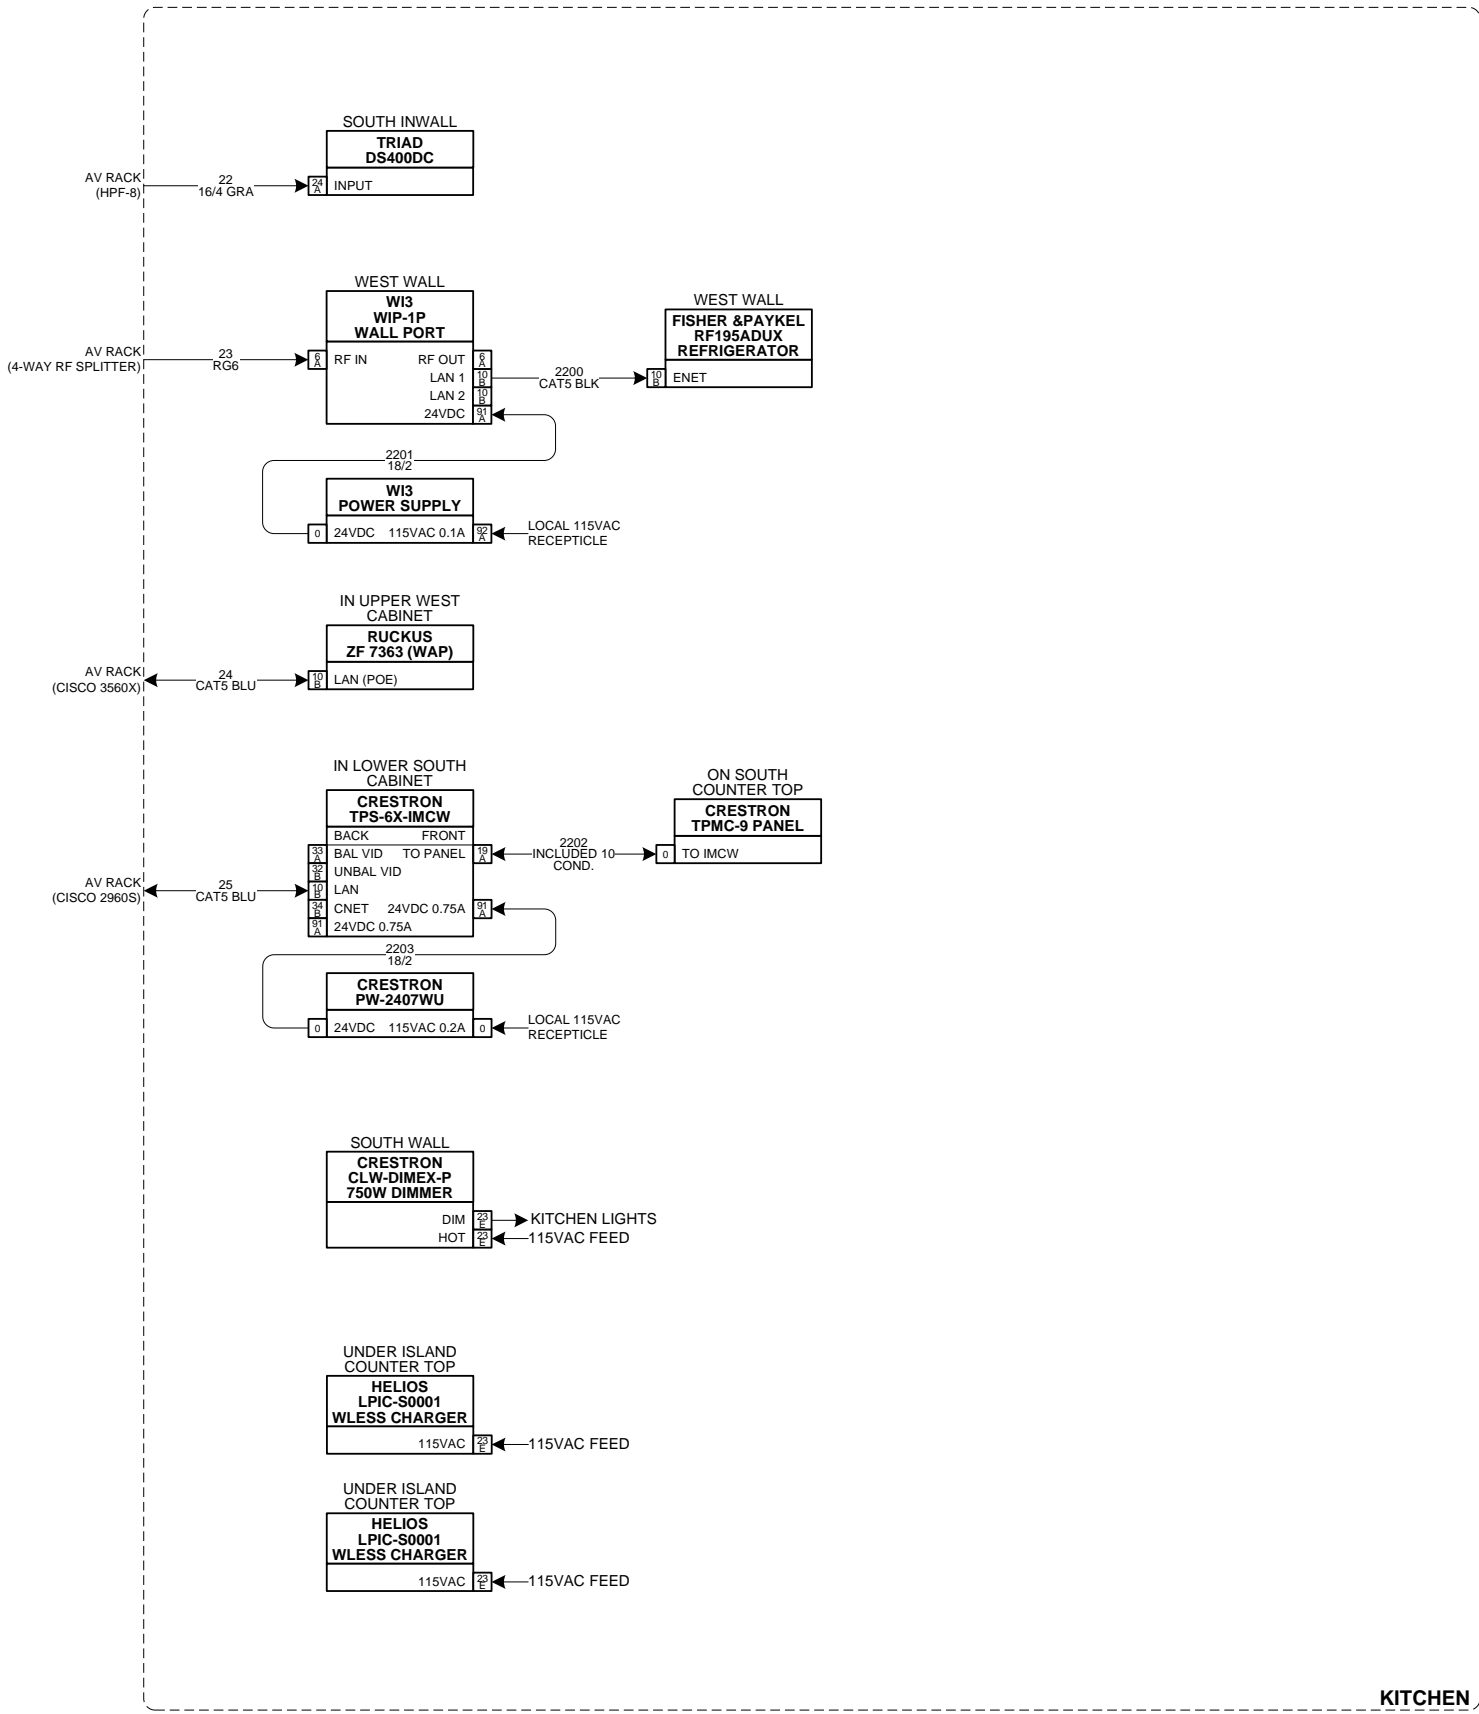

KITCHEN

REFER TO SCHEMATIC
LEGEND PAGES FOR
MORE INFORMATION

TITLE	REV.	REVISION DESCRIPTION	DATE	BY	REVISED	SCALE	PAGE
CEDIA FUTURE TECHNOLOGY PAVILION					11/8/2011	NONE	13 OF 39
DESCRIPTION					DATE	NEXT WIRE NO.	DRAWN BY
KITCHEN SCHEMATIC					6/9/2011	2204	DT