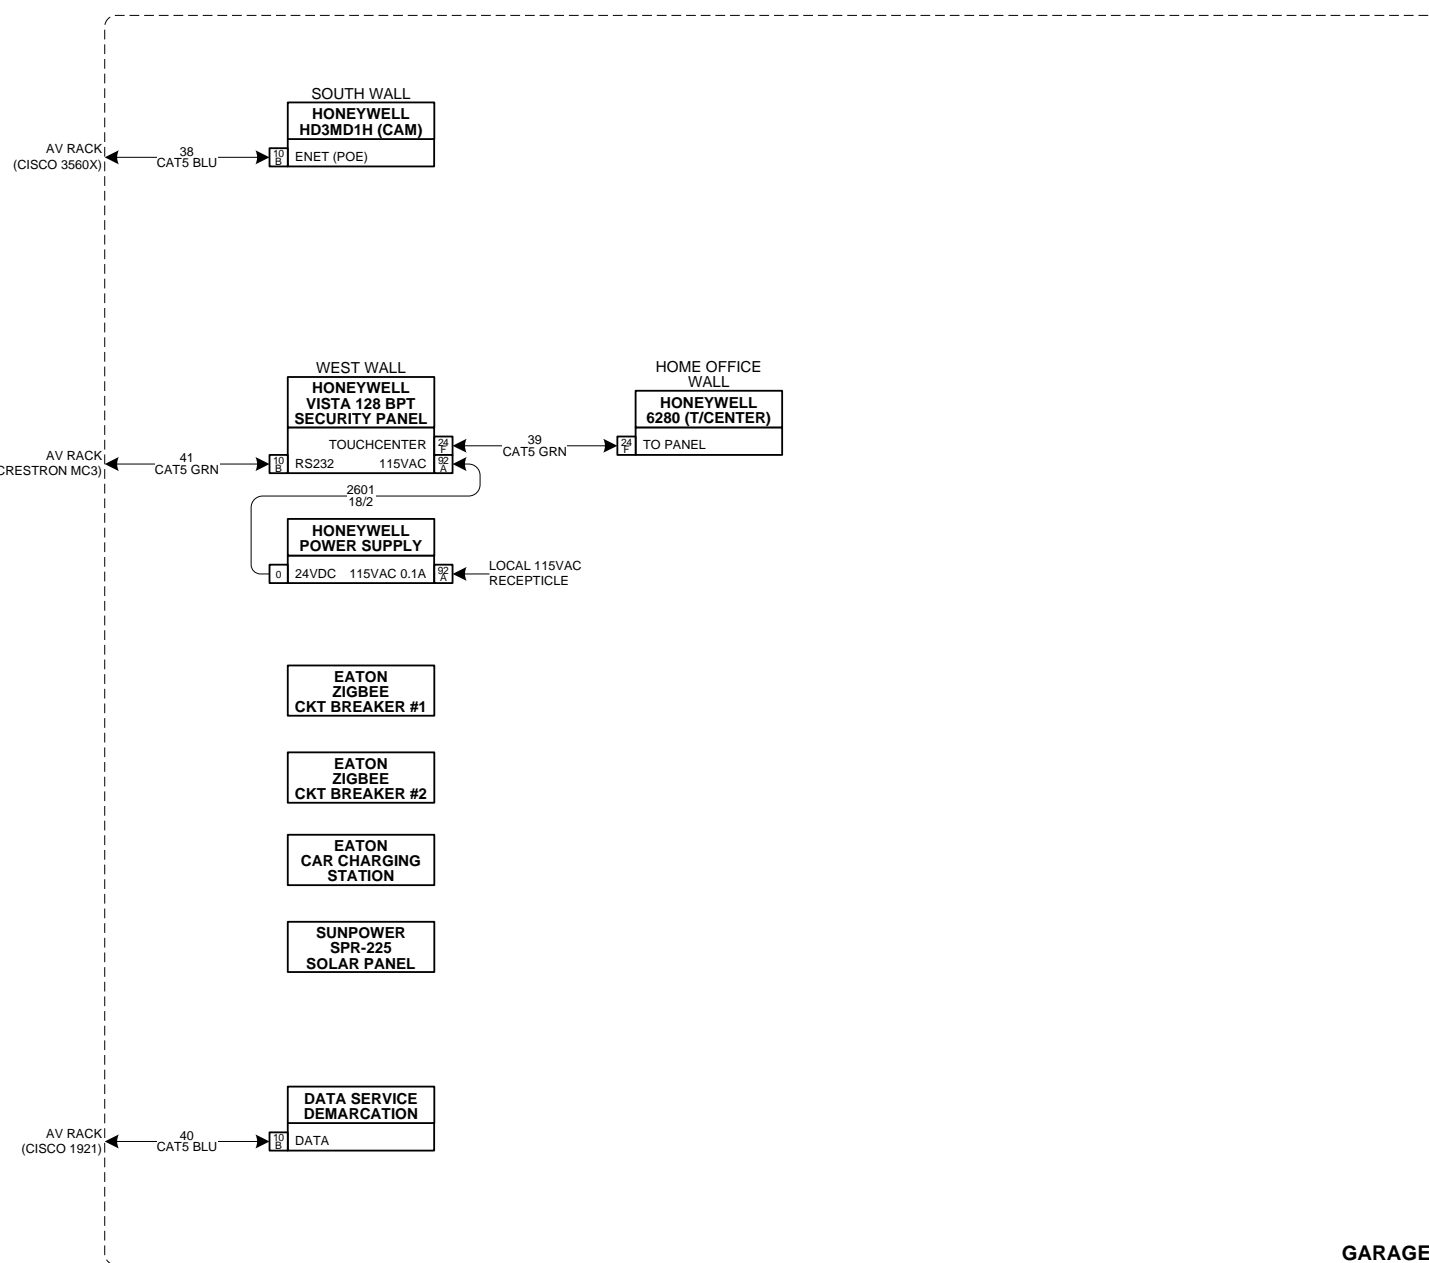

REFER TO SCHEMATIC
LEGEND PAGES FOR
MORE INFORMATION

TITLE	REV.	REVISION DESCRIPTION	DATE	BY	REVISED	SCALE	PAGE
CEDIA FUTURE TECHNOLOGY PAVILION					11/8/2011	NONE	17 OF 39
DESCRIPTION					DATE	NEXT WIRE NO.	DRAWN BY
GARAGE SCHEMATIC					6/9/2011	2602	DT