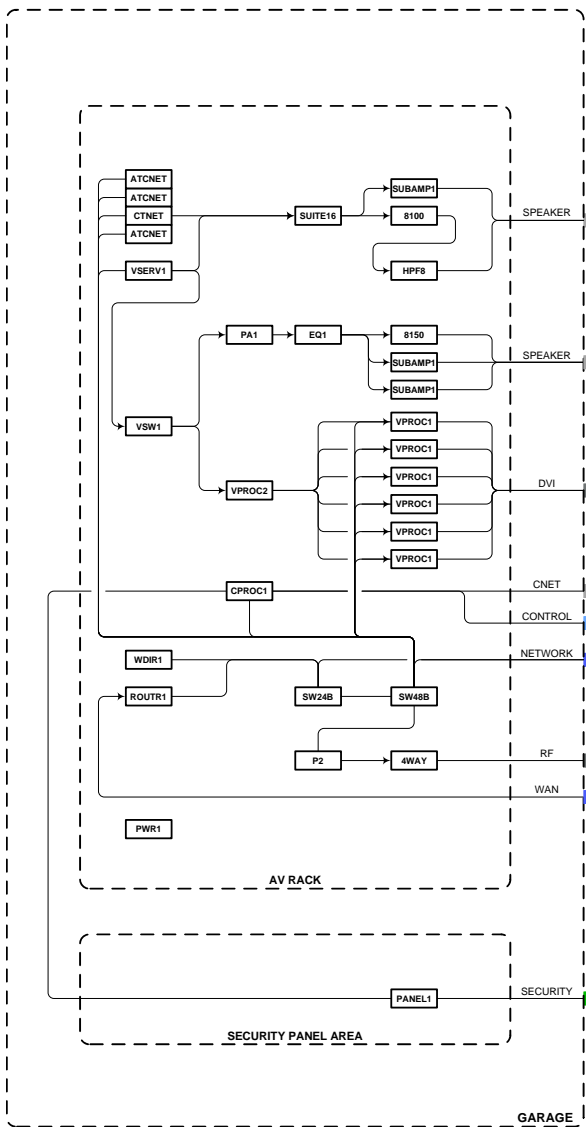

Block Diagram Device Legend			
LABEL	Item	Item Description	Quantity
4WAY	Four Way RF Splitter	Four Way RF Splitter	1
8100	ADA PTM-8100	Eight Channel 75 Watt/Ch Power Amplifier	1
8150	ADA PTM-8150	Eight Channel 150 Watt/Ch Power Amplifier	1
ANDRO1	Samsung Galaxy	Android Galaxy Phone	1
ATCNET	Crestron ATC-AUDIONET	Internet Radio Tuner Card	2
C1	Triad InCeiling Gold/8 MiniMonitor	Small Footprint In-Ceiling Speaker	3
CAM1	Honeywell HD3MDIH	Equip Series True Day/Night IP Dome Camera	2
CCP1	Eaton Charging Station	Car Charging Station	1
CKTBR1	Eaton Circuit Breaker	ZigBee Wireless Circuit Breaker	2
CPROC1	Crestron MC3	Crestron Control Processor	1
CTNET	Crestron CEN-TRACK-AUDIONET	Multi-Tuner w/Internet Radio Card	1
CV1	Leviton 80401-W	Single Gang Decora Cover Plate	3
DATA	Service Demarcation	Data Services Drop	1
DIM1	Crestron CLW-DIMEX-P	Cameo Wireless Inwall Dimmer	5
EQ1	ADA TEQ-8	8-Channel Room Correction System	1
HPF8	Triad HPF-8	Eight Channel High Pass Speaker Filter/Current Limiter	1
IDOC2	Crestron IDOC-PAD2-DSC-W-S	Table Top Docking Station for iPad	1
IPAD1	Apple iPad 2	iPad 2 Wireless Panel	1
IPHONE1	Apple iPhone 4	iPhone 4	1
IS1	Leviton 41641-W	QuickPort Decora Insert, 1-port, White	2
IS3	Leviton 41643-W	QuickPort Decora Insert, 3-port, White	1
J1	Leviton 5G108-B15	GigaMax 5e QuickPort Connector White	5
LIFT1	Future Automation UBL	Under Bed Lift	1
MED1	GrandCare Systems	Blood Pressure Monitor	1
MED2	JNL Technologies RX Tender	Medication Dispenser	1
MOUNT1	Chief RMF2	Medium FIT Fixed 26" to 42" TV Wall Mount 100lbs Capacity	2
P1	Leviton Single RJ45 Wall Port	1-Gang RJ45 Wall Port - See Wall Port Components	2
P2	W3 inc. WIP-1P	MoCA Ethernet Port	4
P3	Leviton 3-RJ45 Wall Port	1-Gang 3-RJ45 Wall Port - See Wall Port Components	1
P4	Vanco WPBW	1-Gang Bulk Cable Wall Plate - White	2
PA1	ADA Cinema Rhapsody Mach IV	HT Preamplifier	1
PANEL1	Honeywell Vista 128 BPT	Security Panel	1
PC1	Symbol Logic Laptop PC	Symbol Logic Laptop PC	1
PROJ1	Digital Projection M-Vision Cine 260 HB	3-Chip DLP Projector 1920 x 1080 Pixels, 2000 Lumens	6
PWR1	Tripp Lite PDU40TDUAL	Single Phase 120V Dual 20A Circuit PDU - 71"	1
PWR5	Leggett and Platt LPIC-S0001	Helios Low-Power Wireless Charger	5
QMRMC	Crestron QM-RMC	Room Media Controller	1
RM1	ihiji Invision INV-APP-500	Appliance Gateway for Remote System Monitoring	1
ROU1	Cisco 1921	Security Edition Router	1
SCREEN1	Stuart ATM3M274SAV70	Rigid Rear Projection Screen 21.5' x 9'	1
SMG1	Research Frontier SPD-SmartGlass	SPD Window 3' x 9'	1
SUB1	Triad InCeiling Bronze/10 Sub	In-ceiling Subwoofer	2
SUB2	Triad Mini FlexSub	Flexible 8" Subwoofer	1
SUBAMP1	Triad RackAmp 350	Subwoofer Amplifier	3
SUITE16	ADA Suite 16	16 Source/16-96 Zone Multi-room AV System	1
SUN1	SunPower SPR-225	Solar Panel	1
SW24B	Cisco Catalyst 3560X	24 port Managed PoE Switch	1
SW48B	Cisco Catalyst 2960S	48 port Managed Switch	1
THSTAT1	Crestron CHV-THSTAT	Heating/Cooling and Humidity Thermostat	1
TPANEL1	Crestron TPS-6X-B-T	Isys 5.7" Wireless Touchpanel	1
TPANEL2	Crestron TPMC-9-B-T	Isys 9" Tilt Touchpanel	1
TPANEL3	Crestron TPMC-4SM	Isys 4.3" Wall Mount Touchpanel	2
TPANEL4	Crestron TPMC-3SM	Isys 3.7" Wall Mount Touchpanel	1
TPANEL5	Honeywell 6280	TouchCenter Security Touchpanel	1
TV	TV	Supplied by others	1
TV1	Seura C-S-6436-10.3-DE-CSTM	19" Mirror TV	1
TV2	Samsung LN40A650A	40-Inch 1080p 120Hz LCD HDTV	2
VPROC1	Digital Projection FUSION	FUSION Video Processor	1
VPROC2	Digital Projection Video Wall Processor	Video Wall Processor	1
VSERV1	Crestron ADMS-BR	ADMS Intermedia DeliverySystem w/Blu-Ray Drive	3
VSW1	Crestron HD-MD8X2	8X2 HDMI Switcher	1
W1	Triad DS500	Designer Series Invisible Built-in Speaker	4
W2	Triad DS400DC	Designer Series Invisible Dual Channel Speaker	1
WAP1	Ruckus Wireless ZF 7363	Wireless Access Point w/PoE	2
WDIR1	Ruckus 1006	Wireless ZoneDirector	1