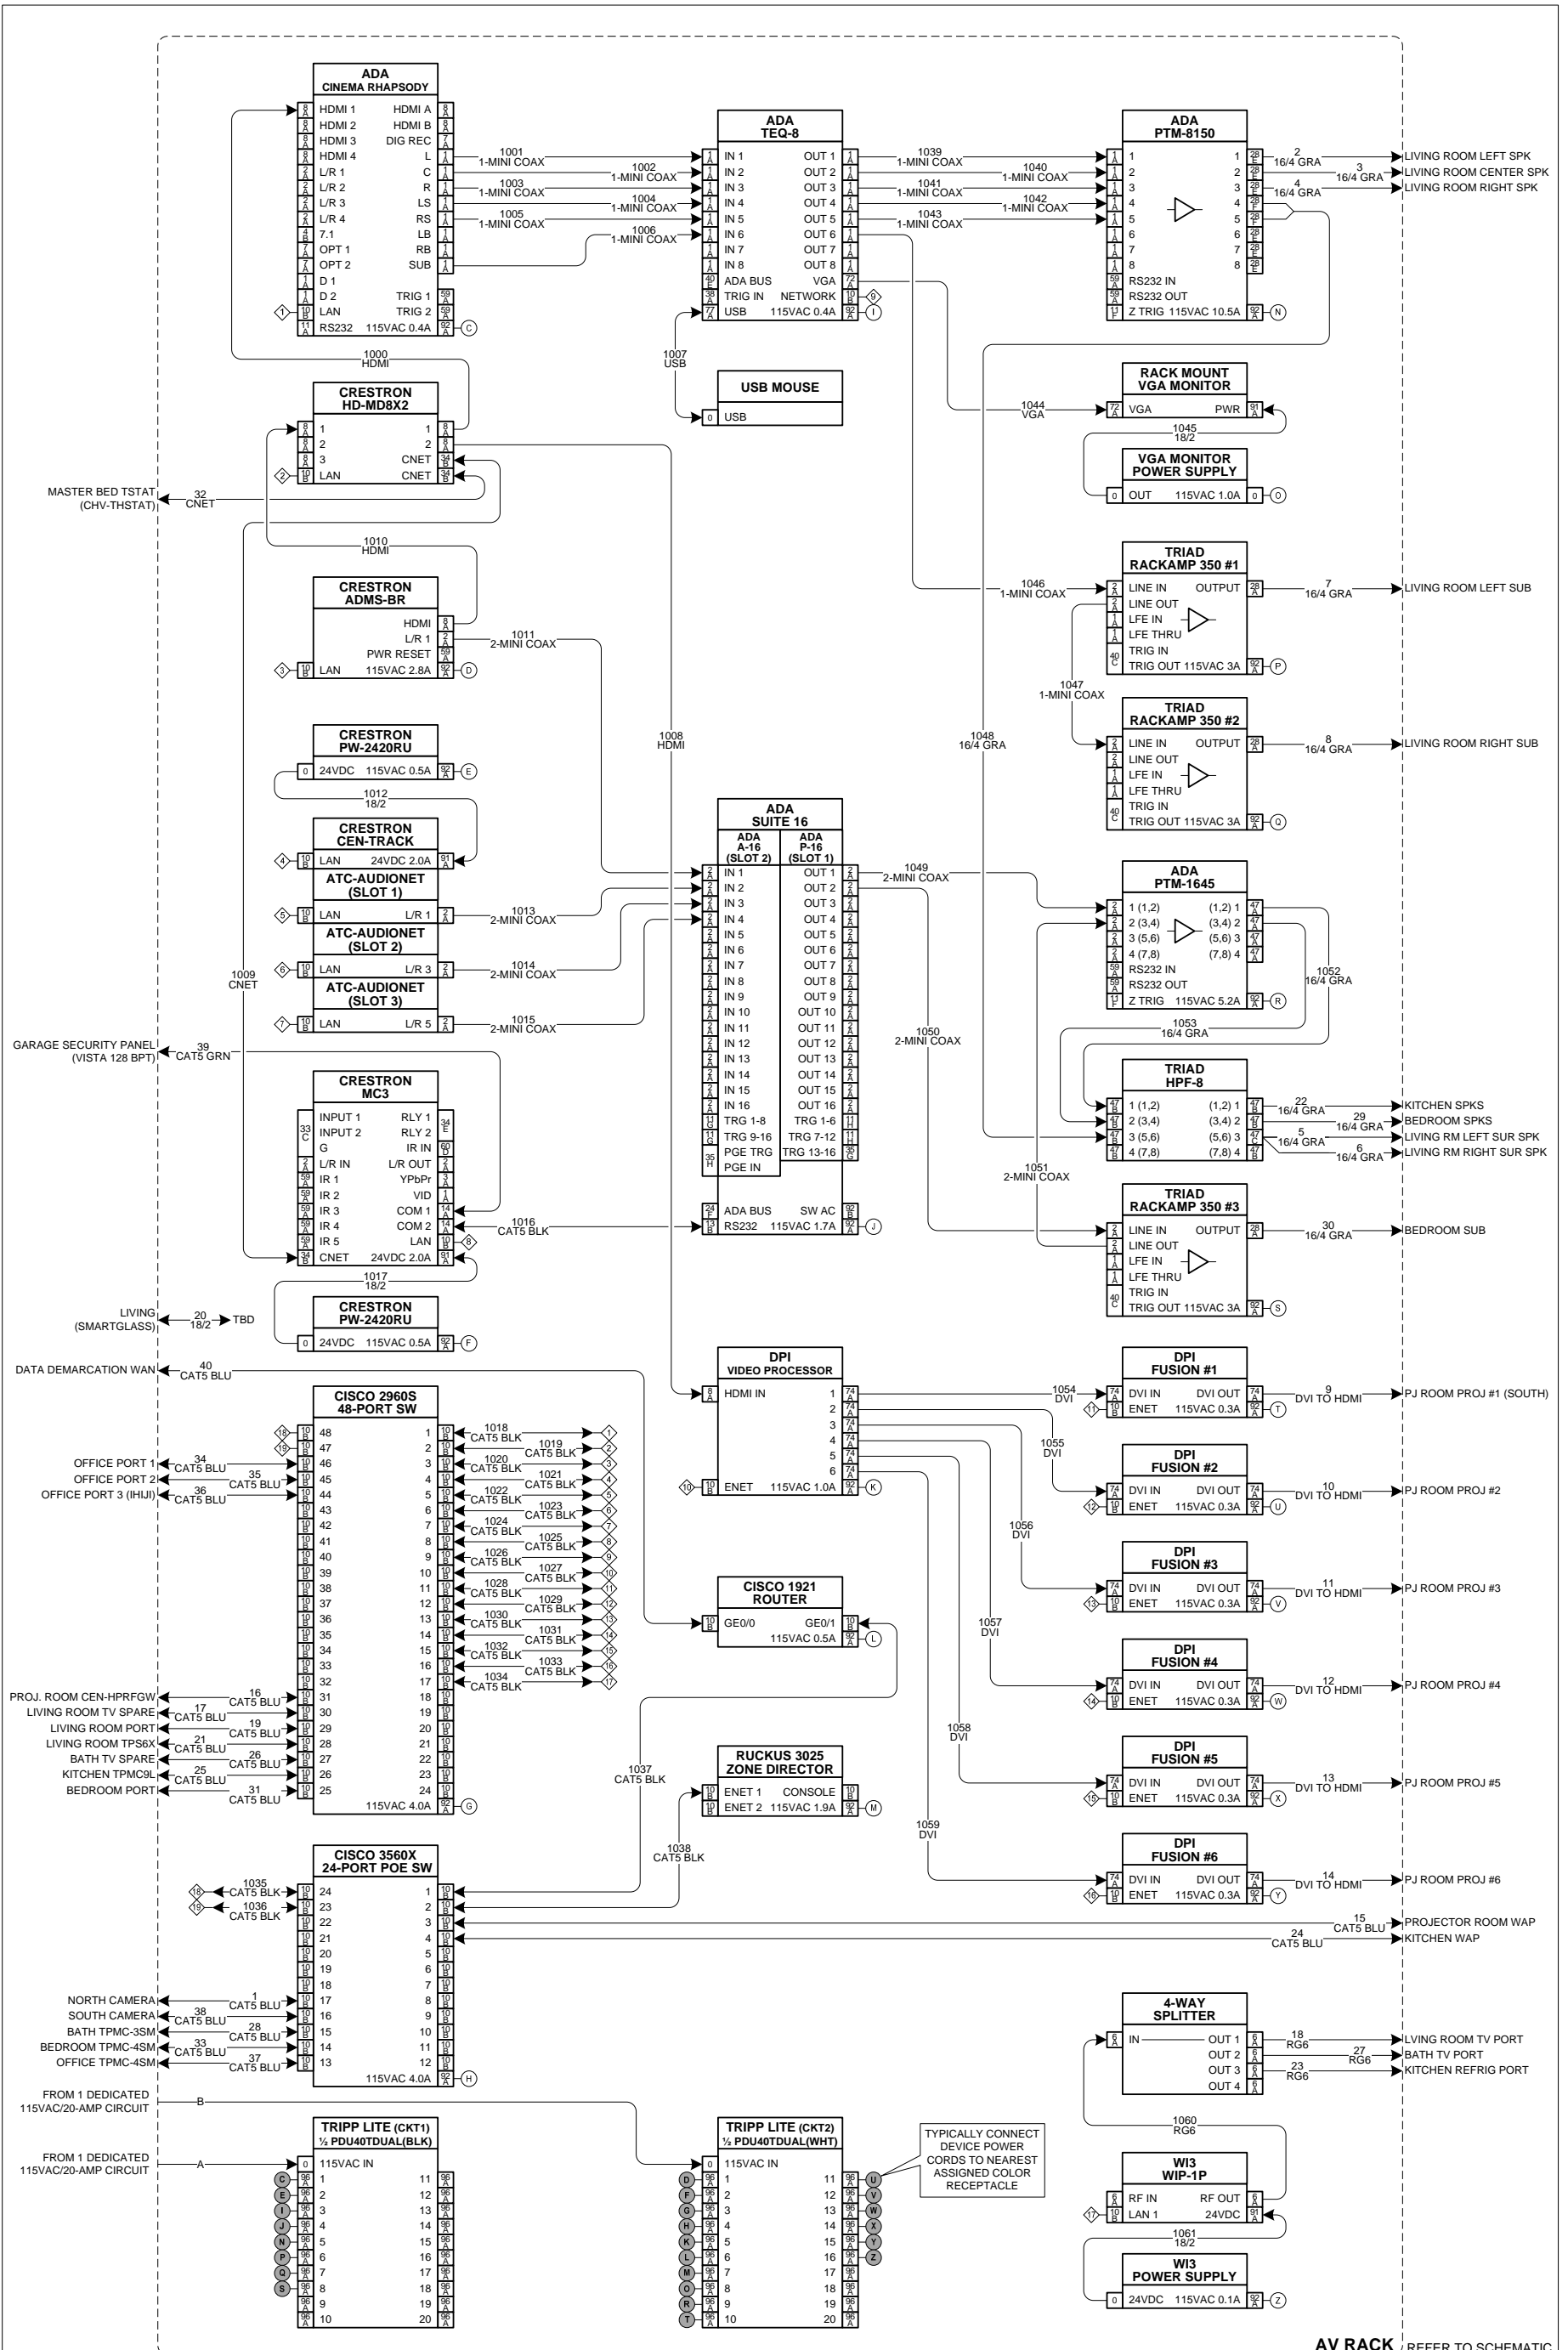

AV RACK REFER TO SCHEMATIC LEGEND PAGES FOR MORE INFORMATION

TITLE	REV.	REVISION DESCRIPTION	DATE	BY	REVISED	SCALE	PAGE
CEDIA FUTURE TECHNOLOGY PAVILION					11/8/2011	NONE	10 OF 39
DESCRIPTION					DATE	NEXT WIRE NO.	DRAWN BY
AV RACK SCHEMATIC					6/9/2011	1062	DT