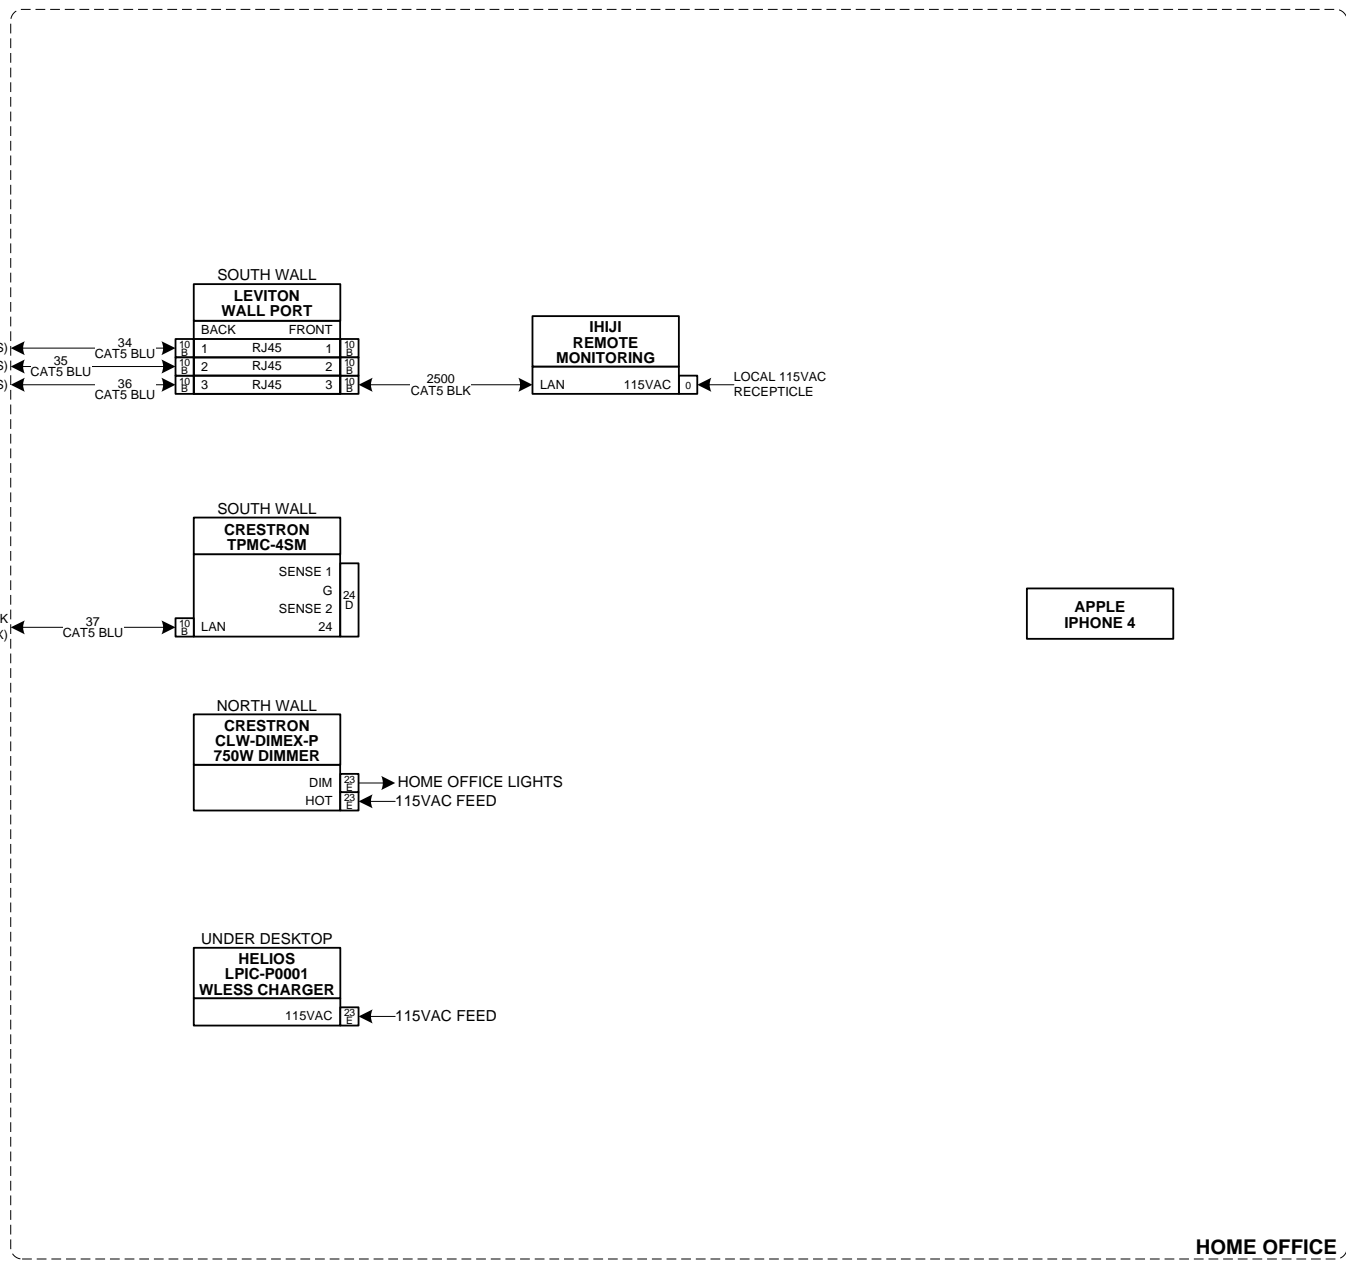

REFER TO SCHEMATIC
LEGEND PAGES FOR
MORE INFORMATION

TITLE	REV.	REVISION DESCRIPTION	DATE	BY	REVISED	SCALE	PAGE
CEDIA FUTURE TECHNOLOGY PAVILION					11/8/2011	NONE	16 OF 39
DESCRIPTION					DATE	NEXT WIRE NO.	DRAWN BY
HOME OFFICE SCHEMATIC					6/9/2011	2501	DT