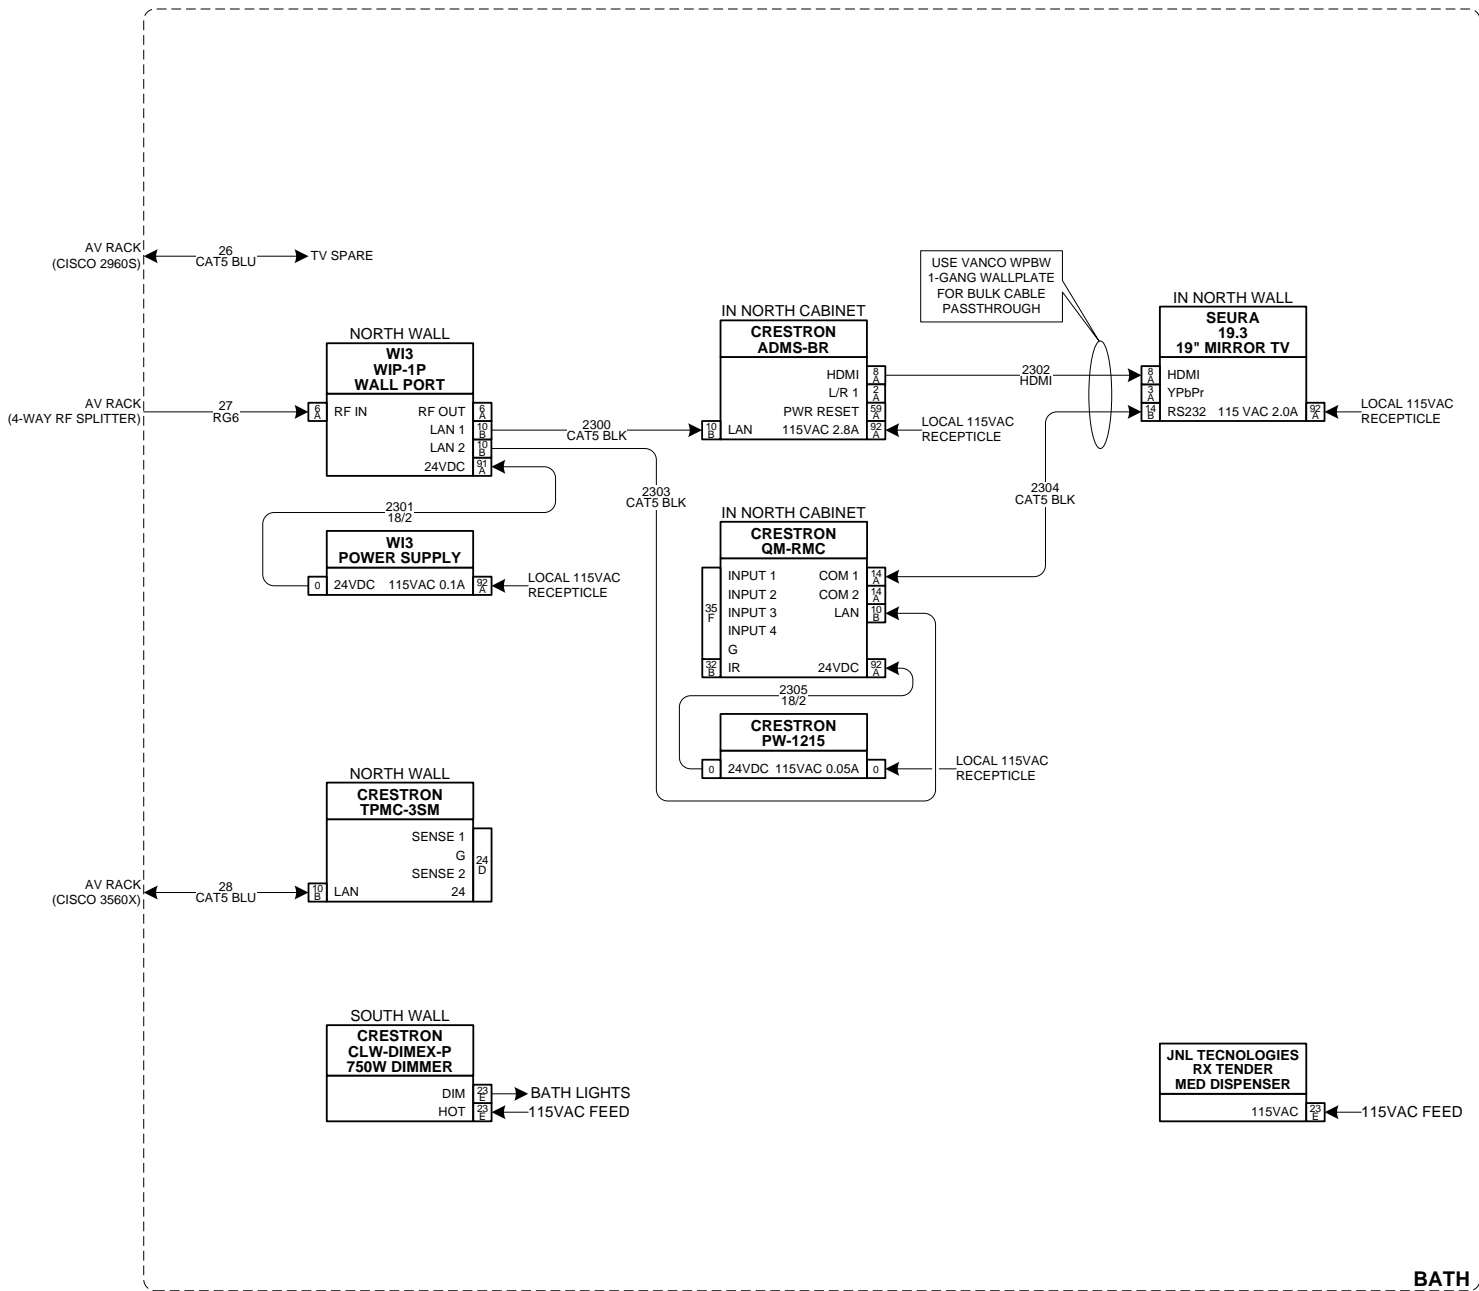

BATH

REFER TO SCHEMATIC
LEGEND PAGES FOR
MORE INFORMATION

TITLE	REV.	REVISION DESCRIPTION	DATE	BY	REVISED	SCALE	PAGE	 Design and Engineering Solutions for Integrators
CEDIA FUTURE TECHNOLOGY PAVILION					11/8/2011	NONE	14 OF 39	
DESCRIPTION					DATE	NEXT WIRE NO.	DRAWN BY	
BATH SCHEMATIC					6/9/2011	2306	DT