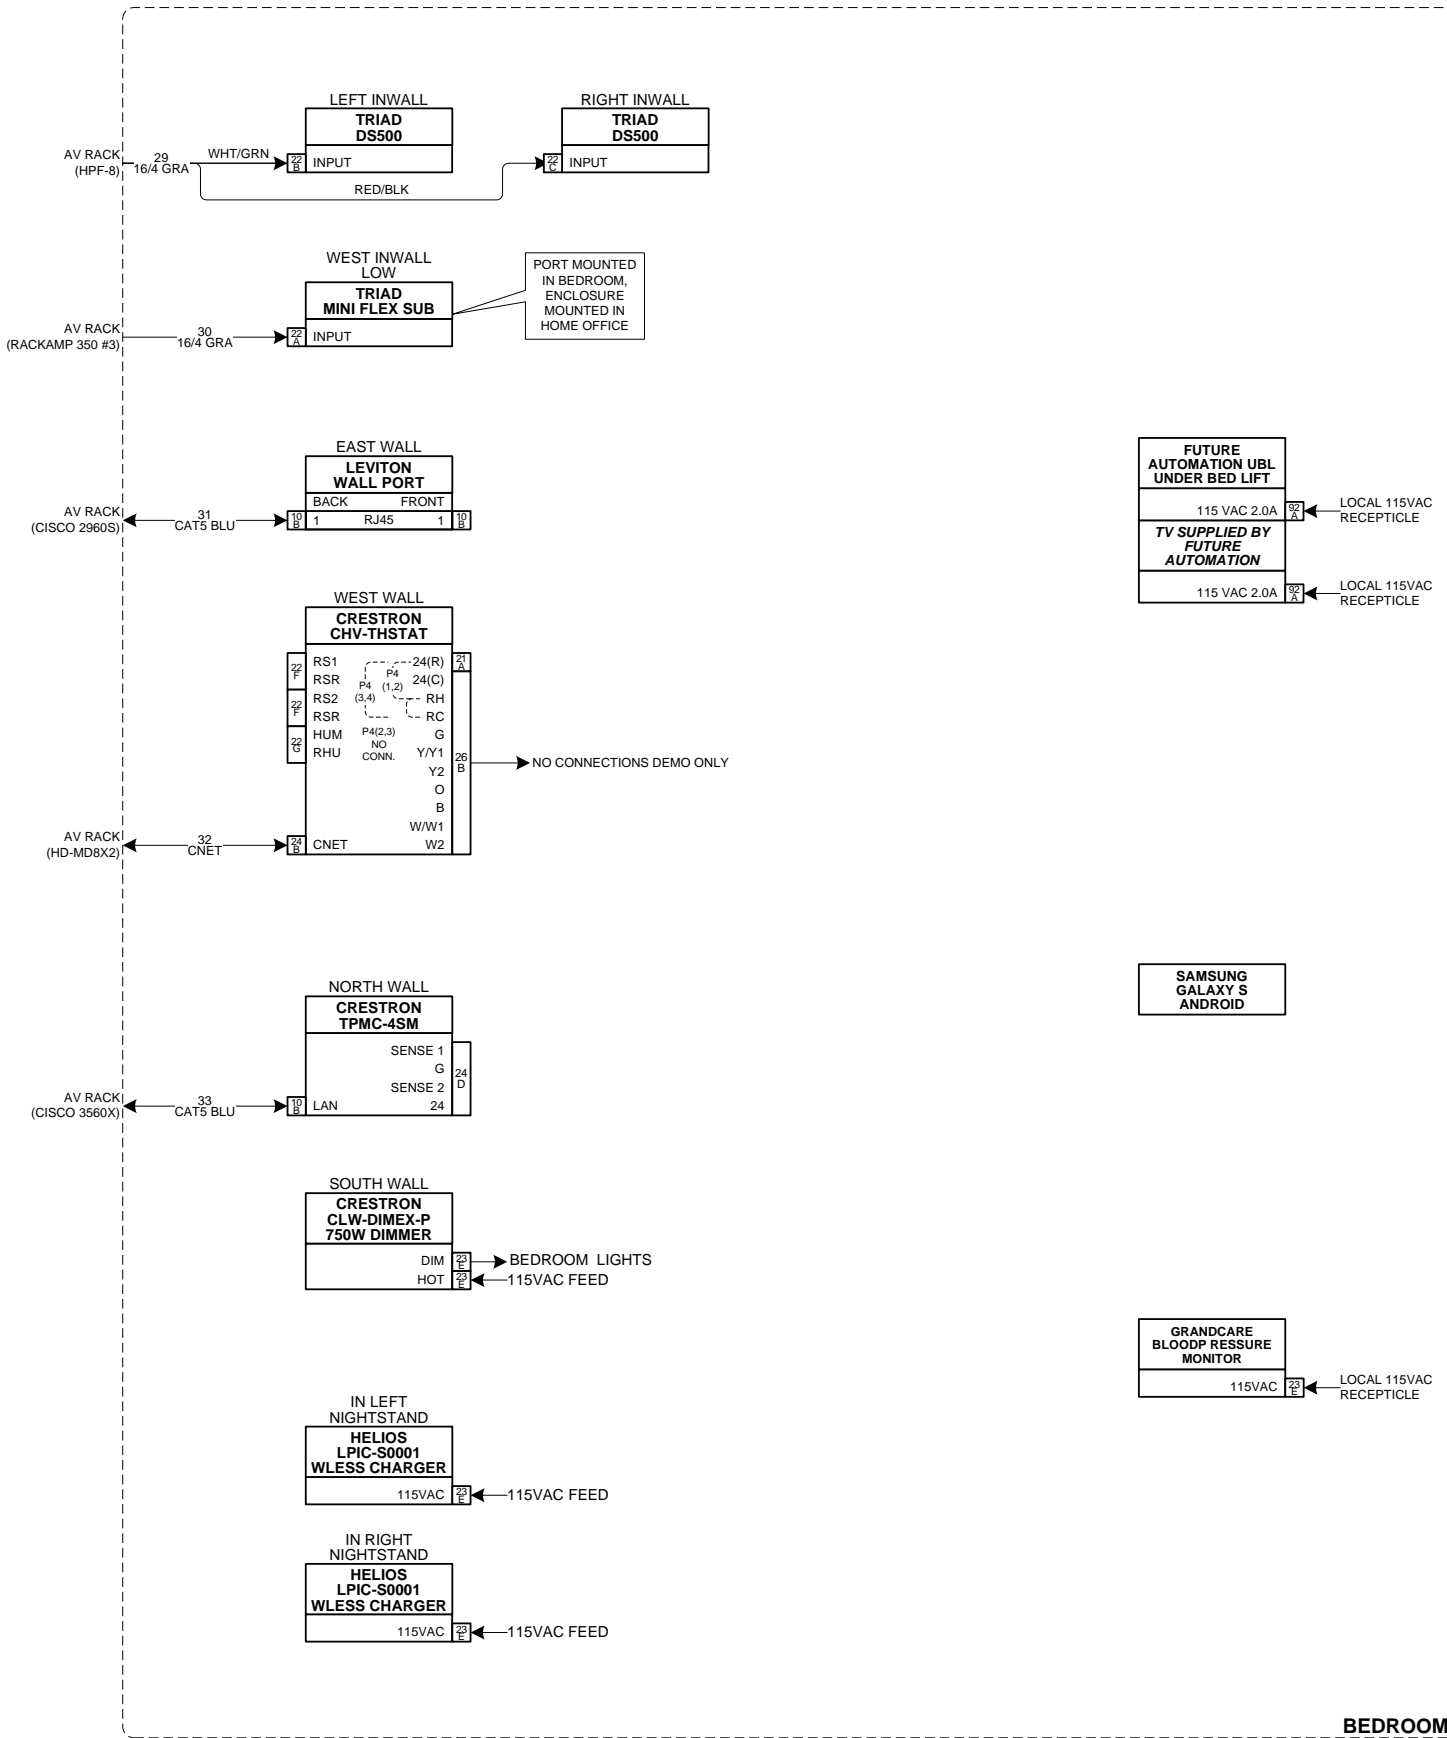

REFER TO SCHEMATIC
LEGEND PAGES FOR
MORE INFORMATION

TITLE	REV.	REVISION DESCRIPTION	DATE	BY	REVISED	SCALE	PAGE
CEDIA FUTURE TECHNOLOGY PAVILION					11/8/2011	NONE	15 OF 39
DESCRIPTION					DATE	NEXT WIRE NO.	DRAWN BY
BEDROOM SCHEMATIC					6/9/2011	2400	DT