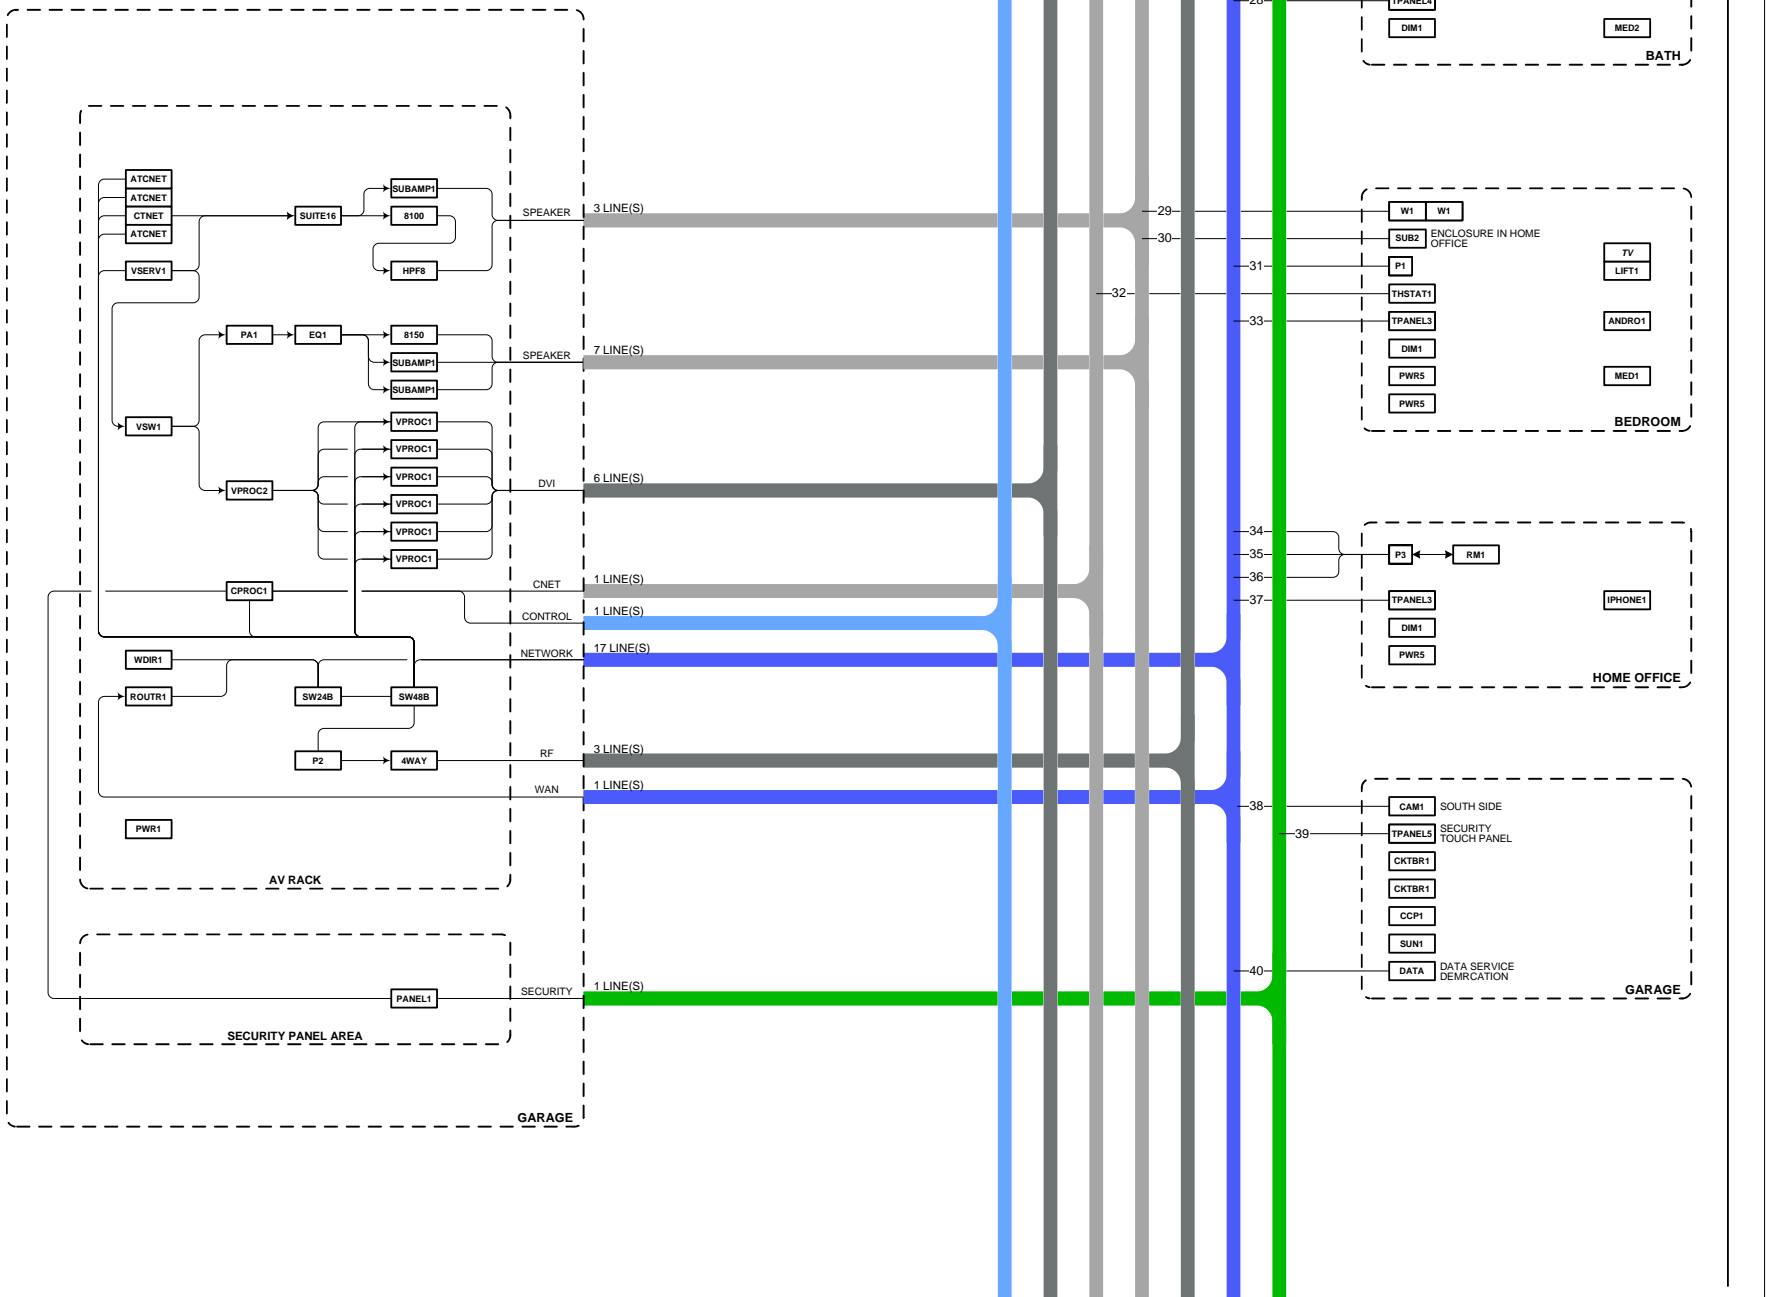

Block Diagram Device Legend			
LABEL	Item	Item Description	Quantity
4WAY	Four Way RF Splitter	Four Way RF Splitter	1
8100	ADA PTM-8100	Eight Channel 75 Watt/Ch Power Amplifier	1
8150	ADA PTM-8150	Eight Channel 150 Watt/Ch Power Amplifier	1
ANDRO1	Samsung Galaxy	Android Galaxy Phone	1
ATCNET	Crestron ATC-AUDIONET	Internet Radio Tuner Card	2
C1	Triad InCeiling Gold/8 MiniMonitor	Small Footprint In-Ceiling Speaker	3
CAM1	Honeywell HD3MDIH	Equip Series True Day/Night IP Dome Camera	2
CCP1	Eaton Charging Station	Car Charging Station	1
CKTBR1	Eaton Circuit Breaker	ZigBee Wireless Circuit Breaker	2
CPROC1	Crestron MC3	Crestron Control Processor	1
CTNET	Crestron CEN-TRACK-AUDIONET	Multi-Tuner w/Internet Radio Card	1
CV1	Leviton 80401-W	Single Gang Decora Cover Plate	3
DATA	Service Demarcation	Data Services Drop	1
DIM1	Crestron CLW-DIMEX-P	Cameo Wireless Inwall Dimmer	5
EQ1	ADA TEQ-8	8-Channel Room Correction System	1
HPF8	Triad HPF-8	Eight Channel High Pass Speaker Filter/Current Limiter	1
IDOC2	Crestron IDOC-PAD2-DSC-W-S	Table Top Docking Station for iPad	1
IPAD1	Apple iPad 2	iPad 2 Wireless Panel	1
IPHONE1	Apple iPhone 4	iPhone 4	1
IS1	Leviton 41641-W	QuickPort Decora Insert, 1-port, White	2
IS3	Leviton 41643-W	QuickPort Decora Insert, 3-port, White	1
J1	Leviton 5G108-B15	GigaMax 5e QuickPort Connector White	5
LIFT1	Future Automation UBL	Under Bed Lift	1
MED1	GrandCare Systems	Blood Pressure Monitor	1
MED2	JNL Technologies RX Tender	Medication Dispenser	1
MOUNT1	Chief RMF2	Medium FIT Fixed 26" to 42" TV Wall Mount 100lbs Capacity	2
P1	Leviton Single RJ45 Wall Port	1-Gang RJ45 Wall Port - See Wall Port Components	2
P2	W3 inc. WIP-1P	MoCA Ethernet Port	4
P3	Leviton 3-RJ45 Wall Port	1-Gang 3-RJ45 Wall Port - See Wall Port Components	1
P4	Vanco WPBW	1-Gang Bulk Cable Wall Plate - White	2
PA1	ADA Cinema Rhapsody Mach IV	HT Preamplifier	1
PANEL1	Honeywell Vista 128 BPT	Security Panel	1
PC1	Symbol Logic Laptop PC	Symbol Logic Laptop PC	1
PROJ1	Digital Projection M-Vision Cine 260 HB	3-Chip DLP Projector 1920 x 1080 Pixels, 2000 Lumens	6
PWR1	Tripp Lite PDU40TDUAL	Single Phase 120V Dual 20A Circuit PDU - 71"	1
PWR5	Leggett and Platt LPIC-S0001	Helios Low-Power Wireless Charger	5
QMRMC	Crestron QM-RMC	Room Media Controller	1
RM1	ihiji Invision INV-APP-500	Appliance Gateway for Remote System Monitoring	1
ROU1	Cisco 1921	Security Edition Router	1
SCREEN1	Stuart ATM3M274SAV70	Rigid Rear Projection Screen 21.5' x 9'	1
SMG1	Research Frontier SPD-SmartGlass	SPD Window 3' x 9'	1
SUB1	Triad InCeiling Bronze/10 Sub	In-ceiling Subwoofer	2
SUB2	Triad Mini FlexSub	Flexible 8" Subwoofer	1
SUBAMP1	Triad RackAmp 350	Subwoofer Amplifier	3
SUITE16	ADA Suite 16	16 Source/16-96 Zone Multi-room AV System	1
SUN1	SunPower SPR-225	Solar Panel	1
SW24B	Cisco Catalyst 3560X	24 port Managed PoE Switch	1
SW48B	Cisco Catalyst 2960S	48 port Managed Switch	1
THSTAT1	Crestron CHV-THSTAT	Heating/Cooling and Humidity Thermostat	1
TPANEL1	Crestron TPS-6X-B-T	Isys 5.7" Wireless Touchpanel	1
TPANEL2	Crestron TPMC-9-B-T	Isys 9" Tilt Touchpanel	1
TPANEL3	Crestron TPMC-4SM	Isys 4.3" Wall Mount Touchpanel	2
TPANEL4	Crestron TPMC-3SM	Isys 3.7" Wall Mount Touchpanel	1
TPANEL5	Honeywell 6280	TouchCenter Security Touchpanel	1
TV	TV	Supplied by others	1
TV1	Seura C-S-6436-10.3-DE-CSTM	19" Mirror TV	1
TV2	Samsung LN40A650A	40-Inch 1080p 120Hz LCD HDTV	2
VPROC1	Digital Projection FUSION	FUSION Video Processor	6
VPROC2	Digital Projection Video Wall Processor	Video Wall Processor	1
VSERV1	Crestron ADMS-BR	ADMS Intermedia DeliverySystem w/Blu-Ray Drive	3
VSW1	Crestron HD-MD8X2	8X2 HDMI Switcher	1
W1	Triad DS500	Designer Series Invisible Built-in Speaker	4
W2	Triad DS400DC	Designer Series Invisible Dual Channel Speaker	1
WAP1	Ruckus Wireless ZF 7363	Wireless Access Point w/PoE	2
WDIR1	Ruckus 1006	Wireless ZoneDirector	1